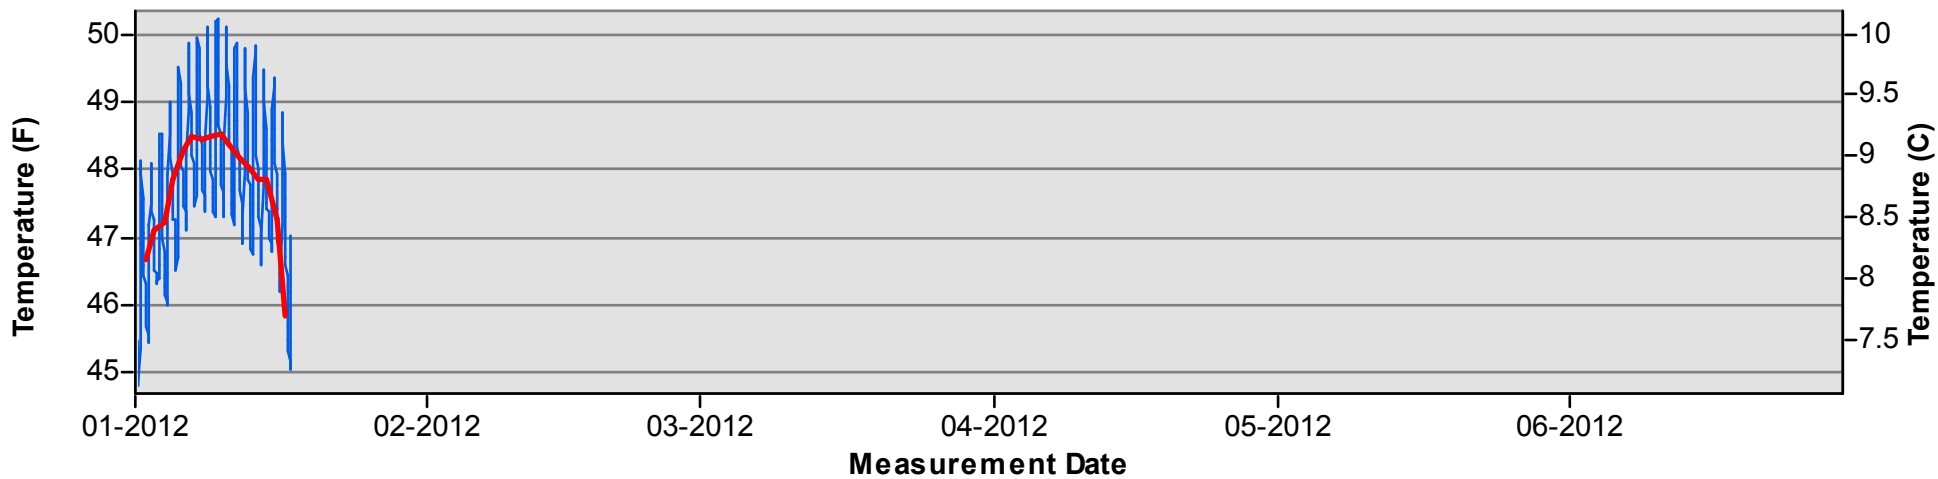

Temperature Monitoring Location

SJF
2012

Key

-  Daily Average Temperature
-  Datalogger

January through June

July through December

Temperature Monitoring Location

SJRGPA1 2012

Key

- ↗ Daily Average Temperature
- ↘ Datalogger

January through June

July through December

Temperature Monitoring Location

SJRGPA2

2012

Key

-  Daily Average Temperature
-  Datalogger

January through June

July through December

Temperature Monitoring Location

SJRSCI1 2012

Key

-  Daily Average Temperature
-  Datalogger

January through June

July through December

Temperature Monitoring Location

SJRSP 2012

Key

-  Daily Average Temperature
-  Datalogger

January through June

July through December

Temperature Monitoring Location