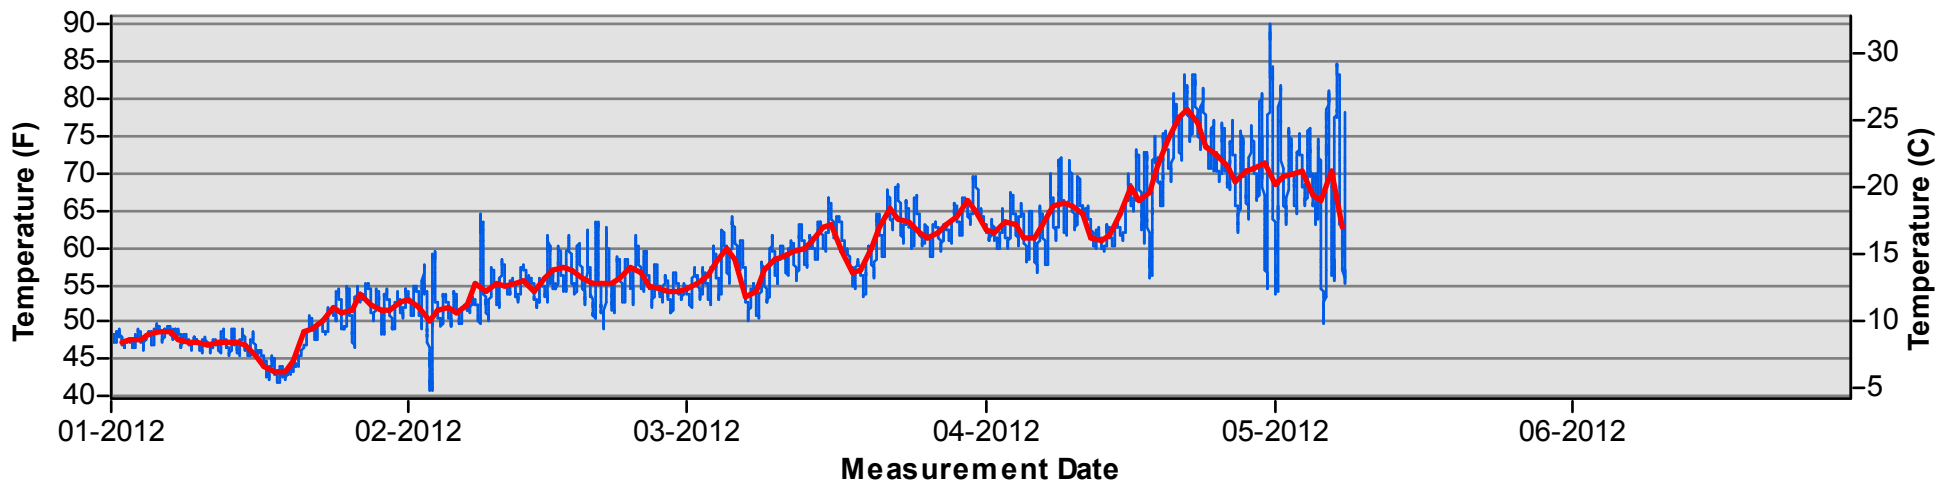

Temperature Monitoring Location

MSG 2012

Key

-  Daily Average Temperature
-  Datalogger

January through June

July through December

Temperature Monitoring Location

MWA1 2012

Key

-  Daily Average Temperature
-  Datalogger

January through June

July through December

Temperature Monitoring Location

SDP
2012

Key

-  Daily Average Temperature
-  Datalogger

January through June

July through December

Temperature Monitoring Location

SJB
2012

Key

-  Daily Average Temperature
-  Datalogger

January through June

July through December