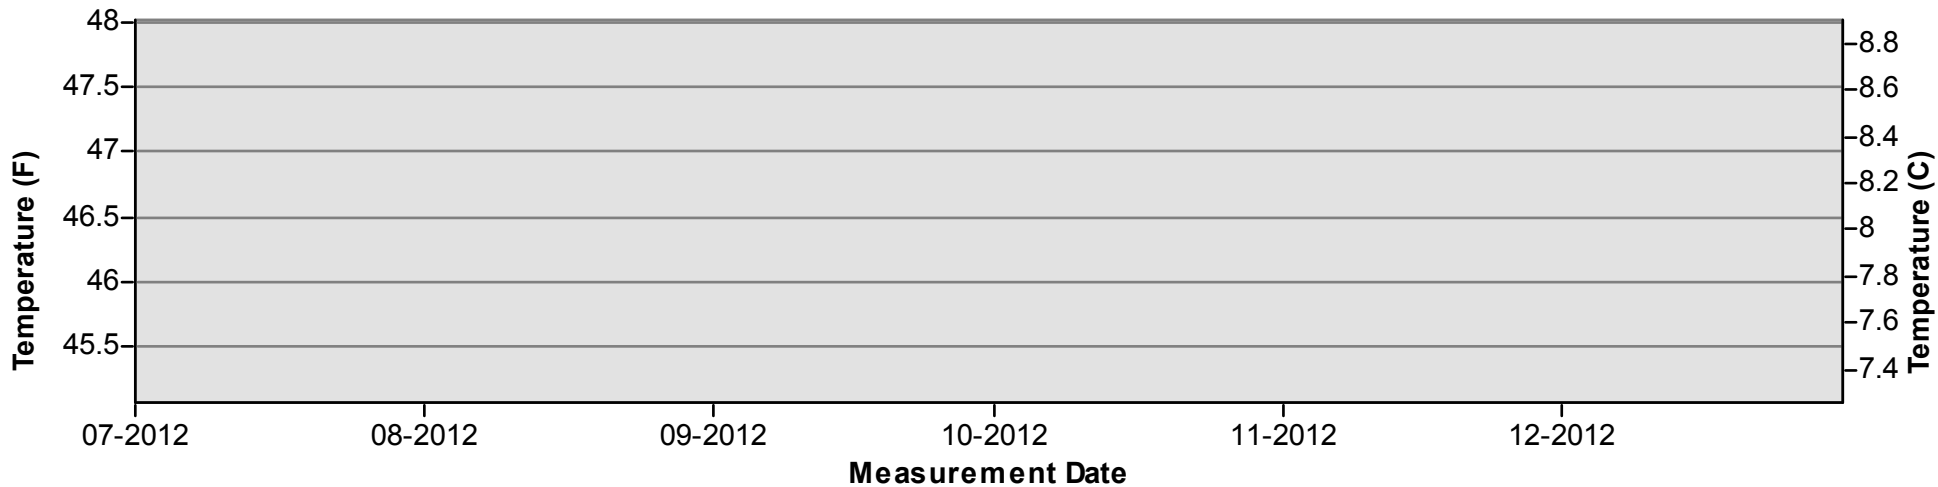

Temperature Monitoring Location

MSG 2012

Key

-  Daily Average Temperature
-  Datalogger

January through June

July through December

Temperature Monitoring Location

MWA1 2012

Key

-  Daily Average Temperature
-  Datalogger

January through June

July through December

Temperature Monitoring Location

SDP
2012

Key

-  Daily Average Temperature
-  Datalogger