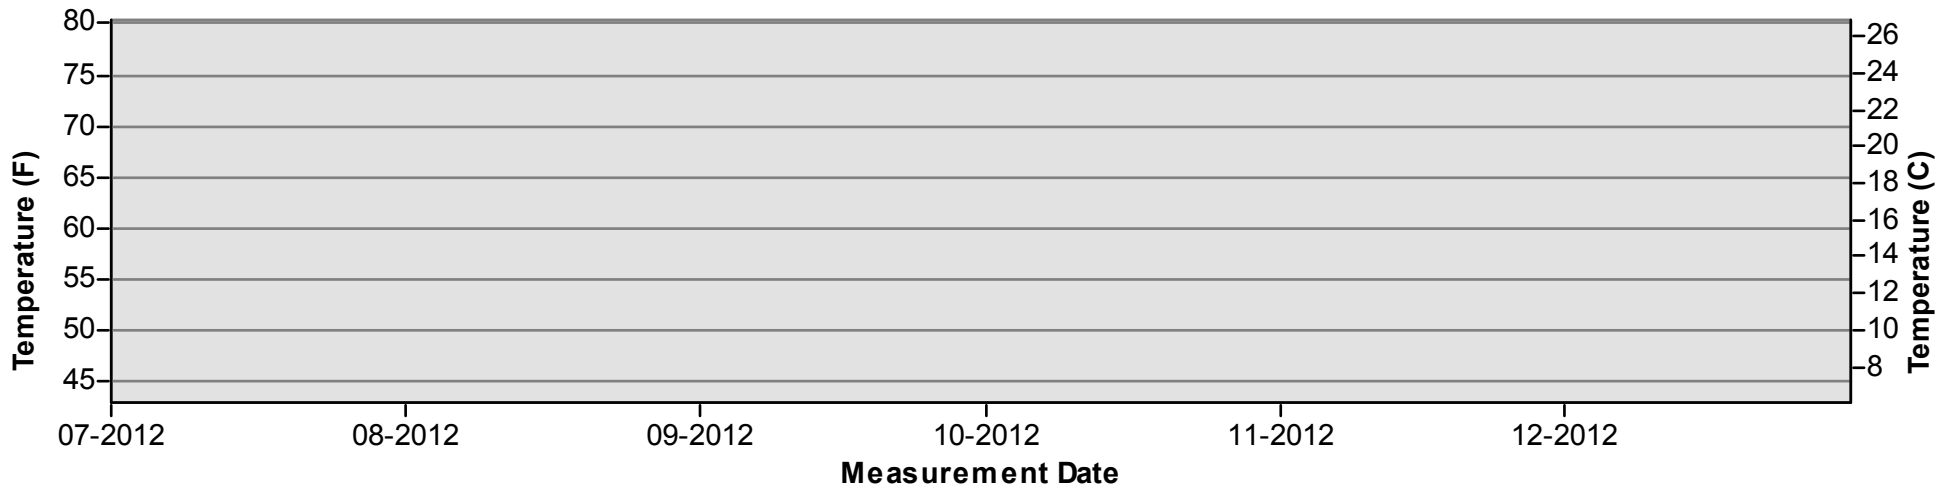

-  Daily Average Temperature
-  Datalogger

January through June

July through December

Temperature Monitoring Location

SJRSCI1 2012

Key

-  Daily Average Temperature
-  Datalogger

January through June

July through December

Temperature Monitoring Location

SJRSP 2012

Key

-  Daily Average Temperature
-  Datalogger

January through June

July through December

Temperature Monitoring Location