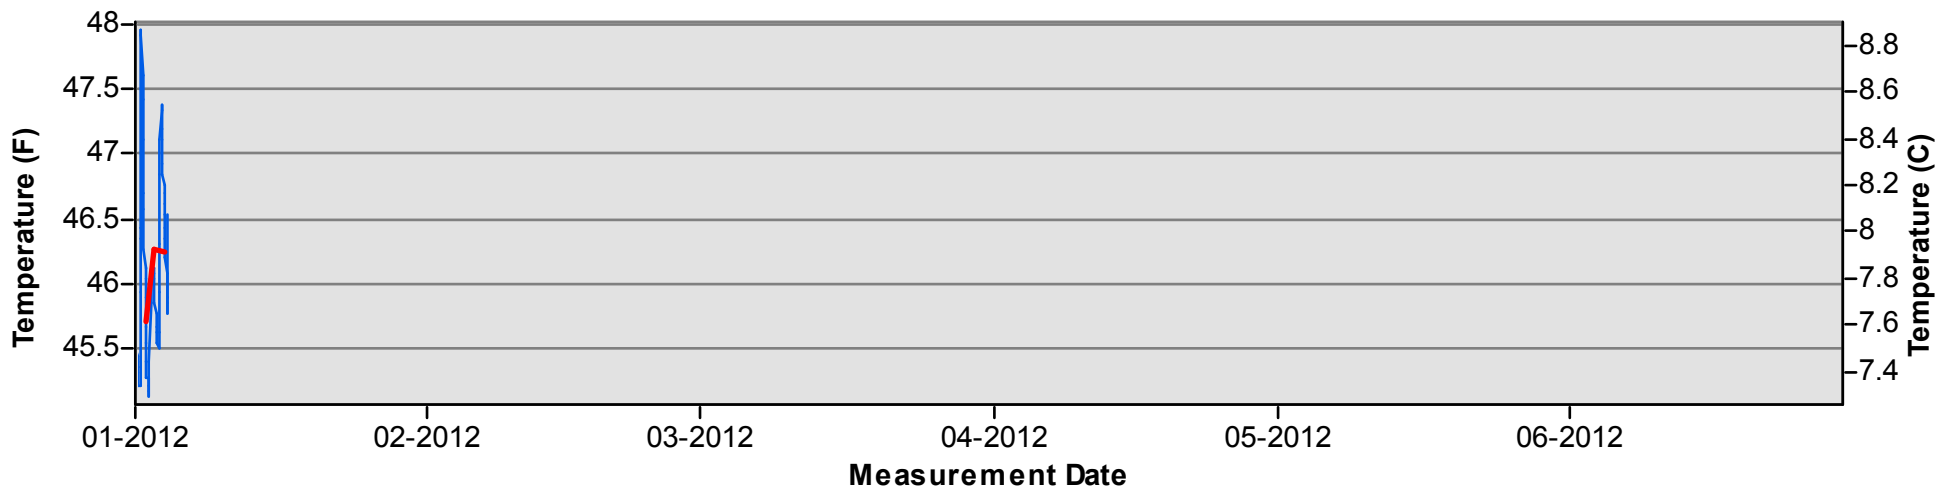

January through June

July through December

Temperature Monitoring Location

H41
2012

Key

-  Daily Average Temperature
-  Datalogger

January through June

July through December

Temperature Monitoring Location

MSG 2012

Key

-  Daily Average Temperature
-  Datalogger

January through June

July through December

Temperature Monitoring Location

MWA1 2012