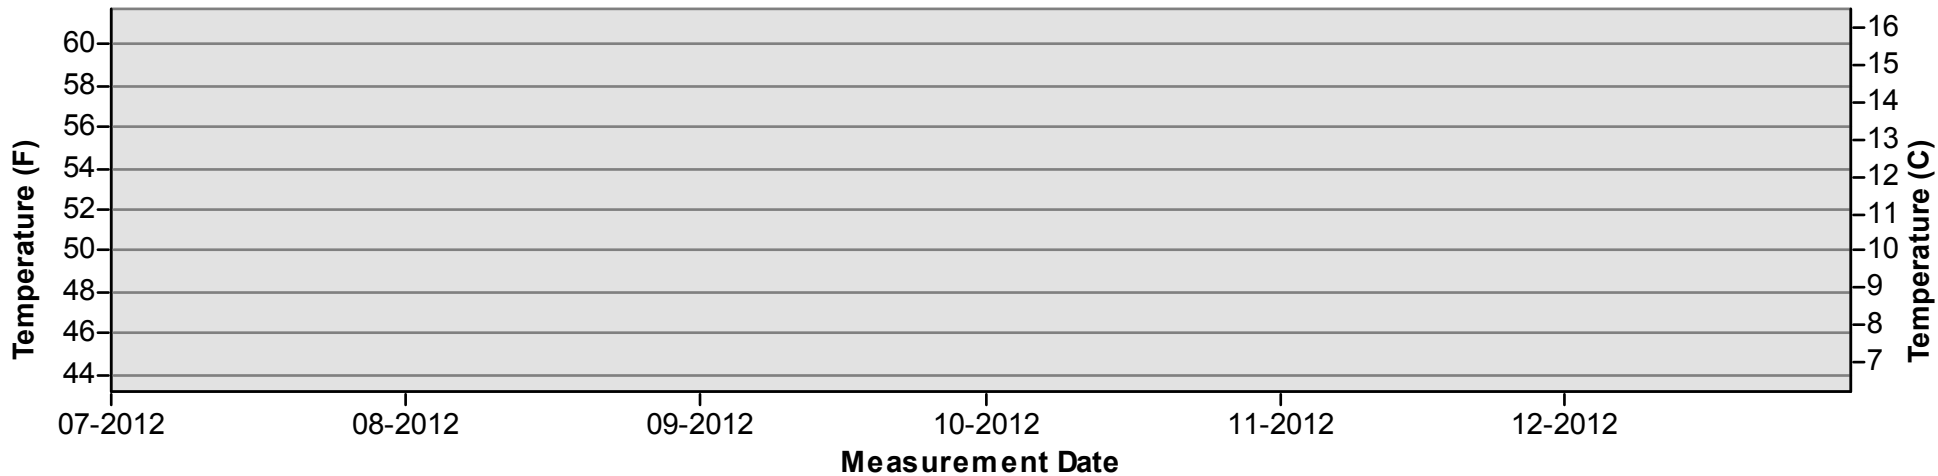

Temperature Monitoring Location

FFB
2012

Key

- Daily Average Temperature
- Datalogger

January through June

July through December

Temperature Monitoring Location

FWQ
2012

Key

-  Daily Average Temperature
-  Datalogger

January through June

July through December

Temperature Monitoring Location

GRF
2012

Key

- Daily Average Temperature
- Datalogger

January through June

July through December

Temperature Monitoring Location

H41
2012

Key

-  Daily Average Temperature
-  Datalogger

January through June

July through December