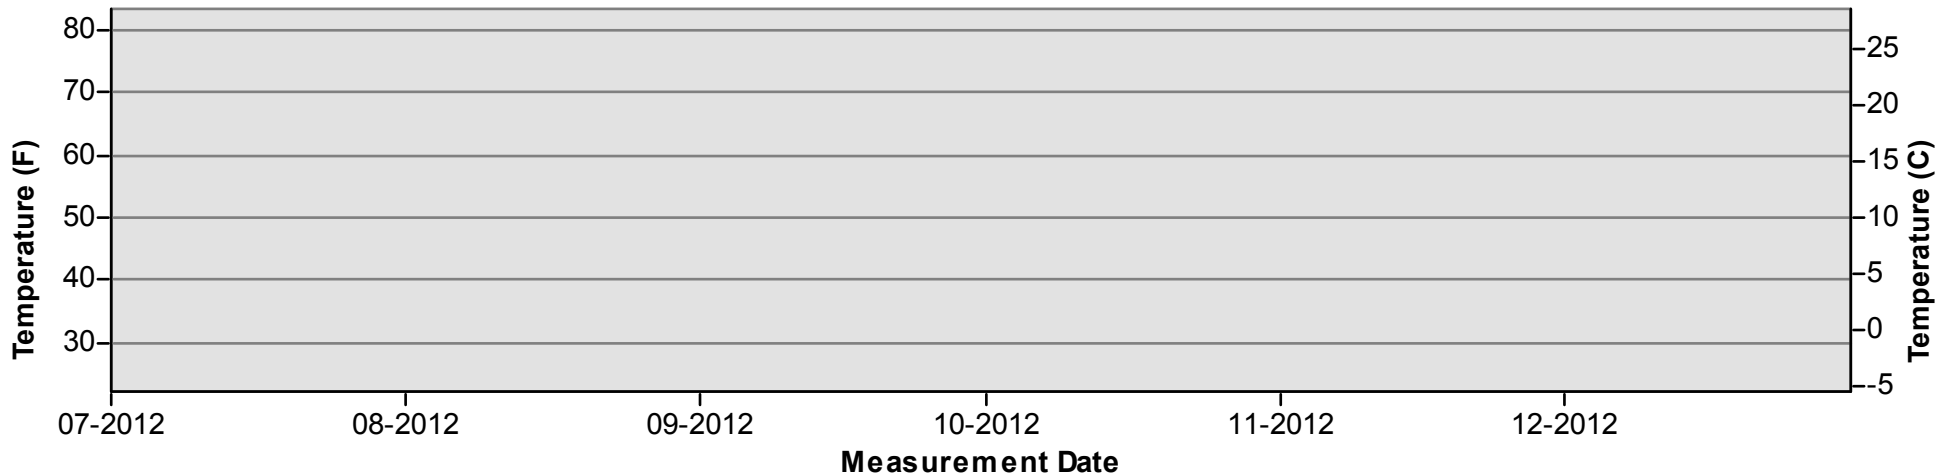

Key

-  Daily Average Temperature
-  Datalogger

January through June

July through December

Temperature Monitoring Location

SDP
2012

Key

-  Daily Average Temperature
-  Datalogger

January through June

July through December

Temperature Monitoring Location

SJB
2012

Key

-  Daily Average Temperature
-  Datalogger

January through June

July through December