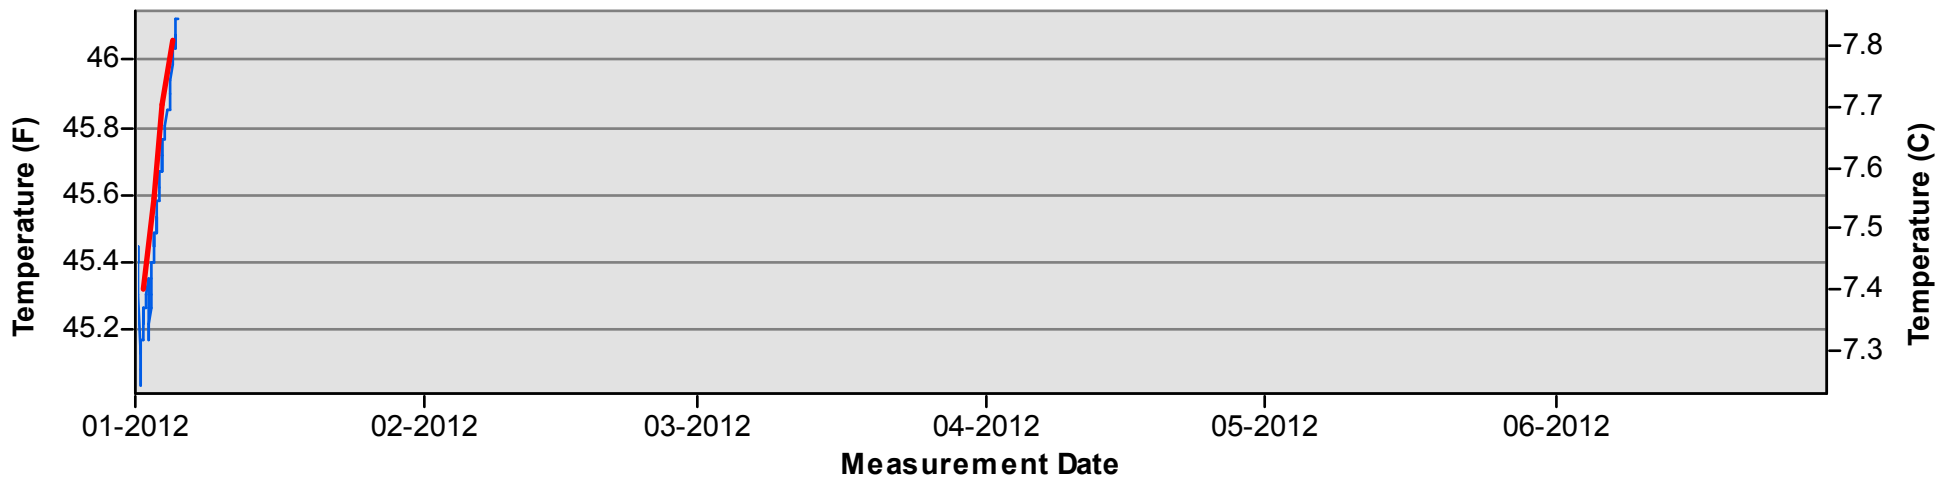

January through June

July through December

Temperature Monitoring Location

SJB
2012

Key

-  Daily Average Temperature
-  Datalogger

January through June

July through December

Temperature Monitoring Location

SJF
2012

Key

-  Daily Average Temperature
-  Datalogger

January through June

July through December

Temperature Monitoring Location

SJRGPA1 2012

Key

- ↗ Daily Average Temperature
- ↘ Datalogger

January through June

July through December

Temperature Monitoring Location

SJRGPA2

2012

Key