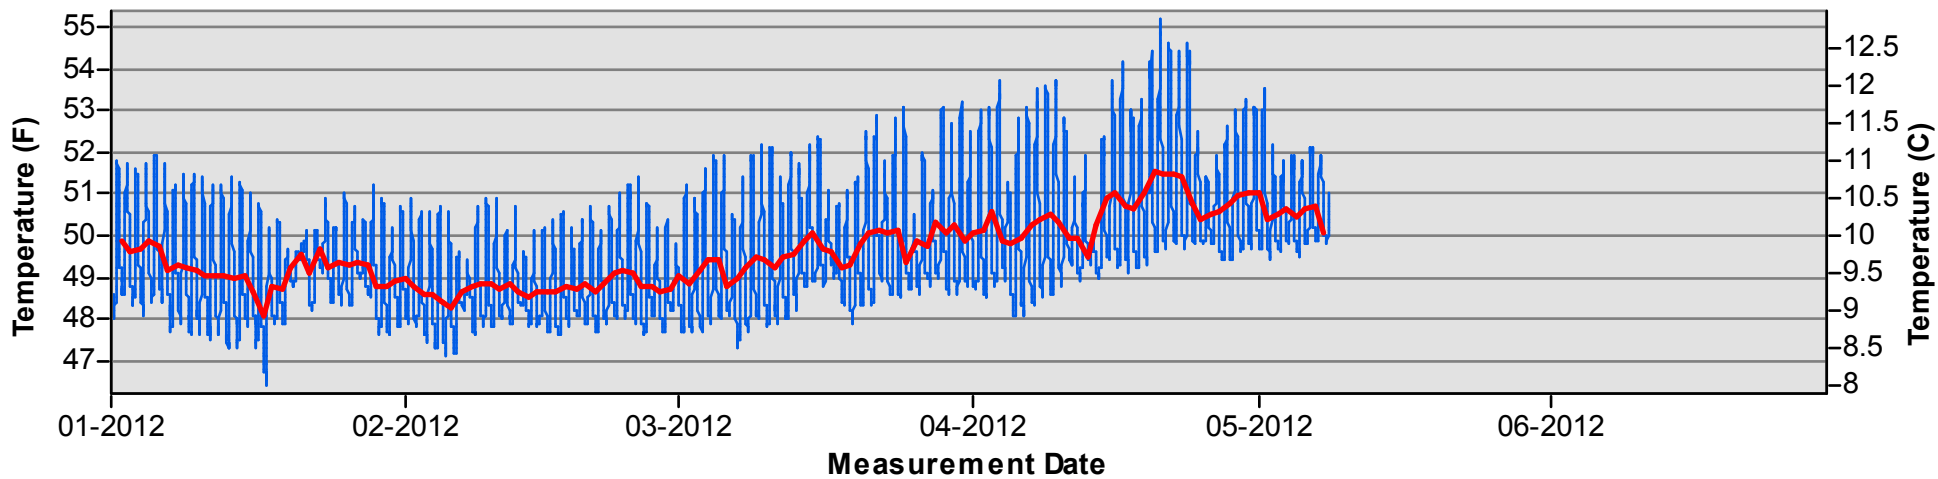

January through June

July through December

Temperature Monitoring Location

SJB
2012

Key

-  Daily Average Temperature
-  Datalogger

January through June

July through December

Temperature Monitoring Location

SJF
2012

Key

-  Daily Average Temperature
-  Datalogger

January through June

July through December

Temperature Monitoring Location

SJRGPA1 2012