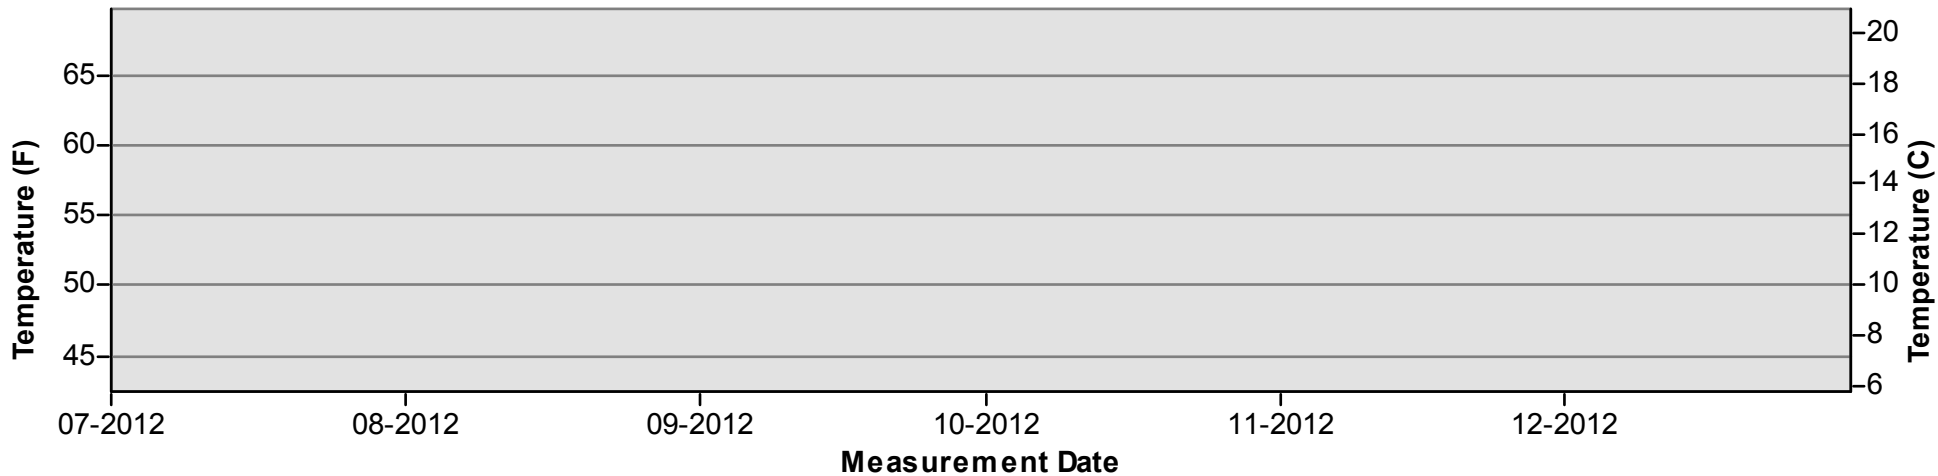

January through June

July through December

Temperature Monitoring Location

DNB
2012

Key

-  Daily Average Temperature
-  Datalogger

January through June

July through December

Temperature Monitoring Location

FFB
2012

Key

- Daily Average Temperature
- Datalogger

January through June

July through December

Temperature Monitoring Location

FWQ
2012