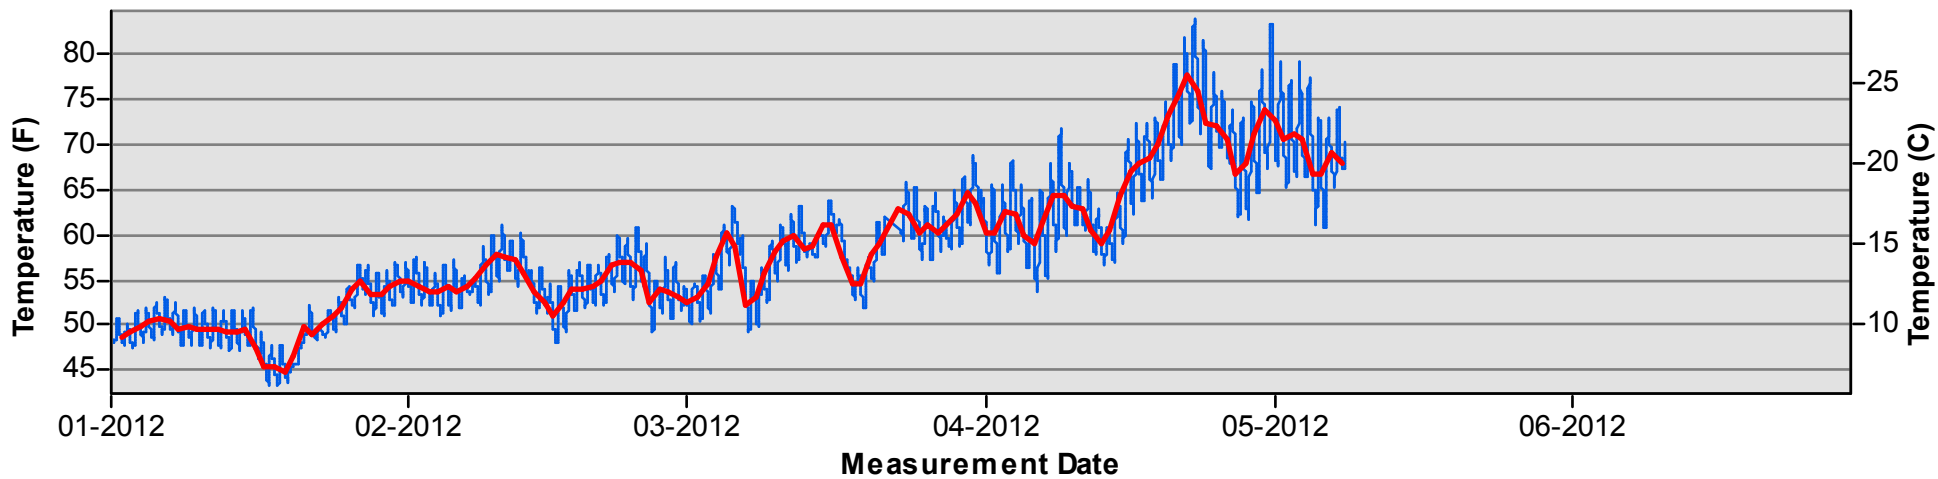

January through June

July through December

Temperature Monitoring Location

H41
2012

Key

-  Daily Average Temperature
-  Datalogger

January through June

July through December

Temperature Monitoring Location

MSG 2012

Key

-  Daily Average Temperature
-  Datalogger

January through June

July through December

Temperature Monitoring Location

MWA1 2012