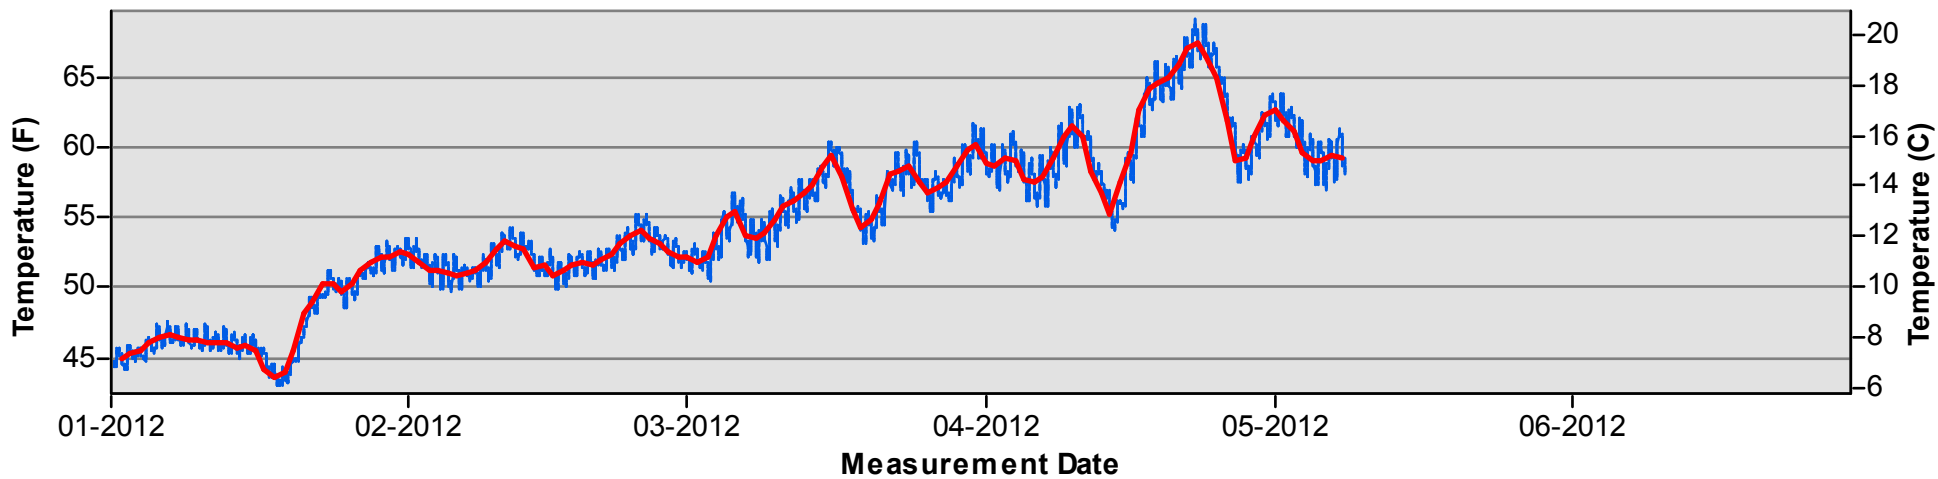

January through June

July through December

Temperature Monitoring Location

DNB
2012

Key

-  Daily Average Temperature
-  Datalogger

January through June

July through December

Temperature Monitoring Location

FFB
2012

Key

- Daily Average Temperature
- Datalogger

January through June

July through December

Temperature Monitoring Location

FWQ
2012