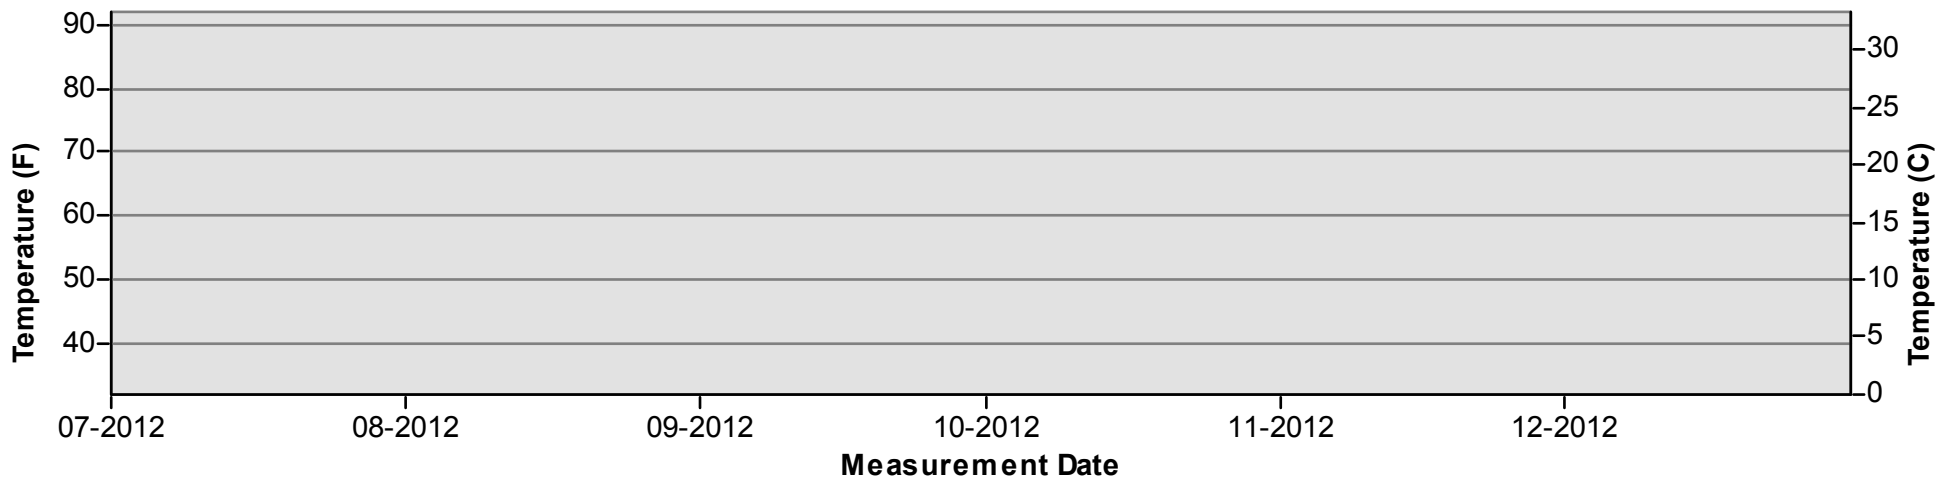

July through December

Temperature Monitoring Location

SJRSP 2012

Key

-  Daily Average Temperature
-  Datalogger

January through June

July through December

Temperature Monitoring Location

SJS
2012

Key

- Daily Average Temperature
- Datalogger

January through June

July through December

Temperature Monitoring Location

SSH
2012

Key

- Daily Average Temperature
- Datalogger

January through June

July through December

Temperature Monitoring Location

SWA
2012

Key

-  Daily Average Temperature
-  Datalogger