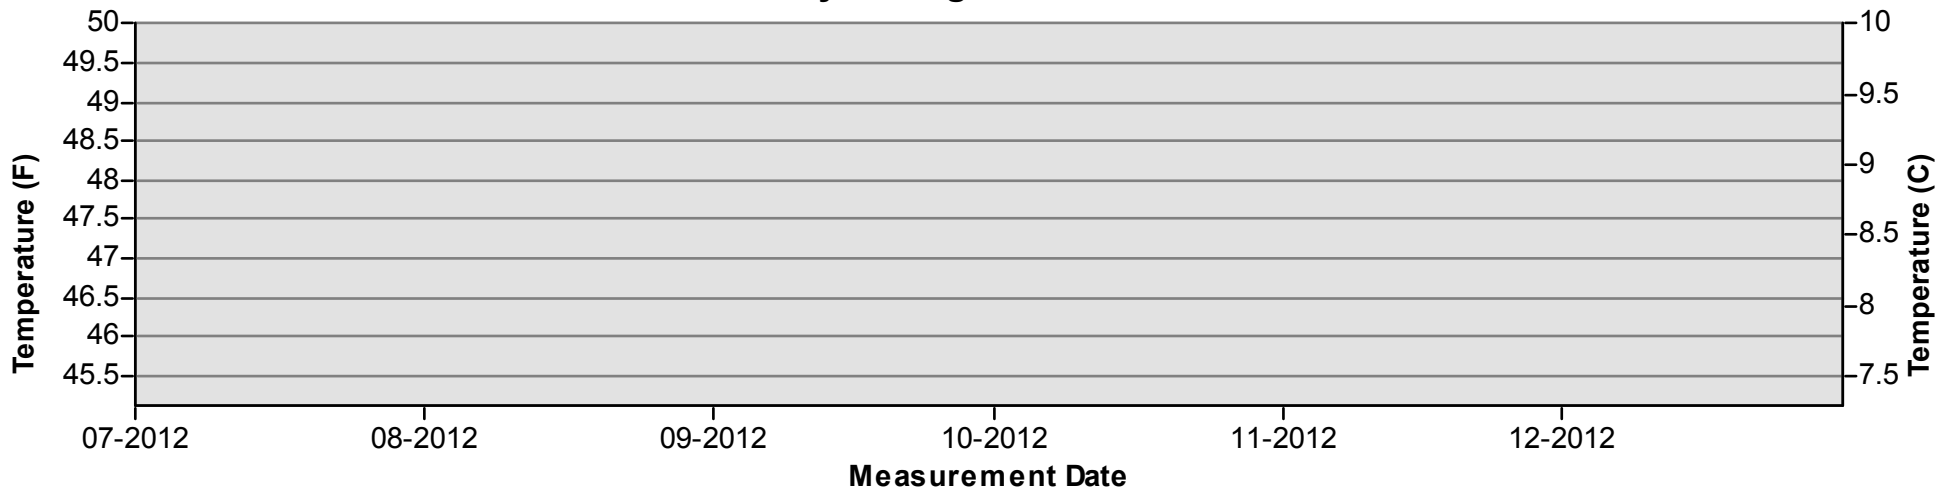

January through June

July through December

Temperature Monitoring Location

SJB
2012

Key

-  Daily Average Temperature
-  Datalogger

January through June

July through December

Temperature Monitoring Location

SJF
2012

Key

-  Daily Average Temperature
-  Datalogger

January through June

July through December

Temperature Monitoring Location

SJRGPA1 2012

Key

- ↗ Daily Average Temperature
- ↘ Datalogger

January through June

July through December

Temperature Monitoring Location

SJRGPA2

2012

Key