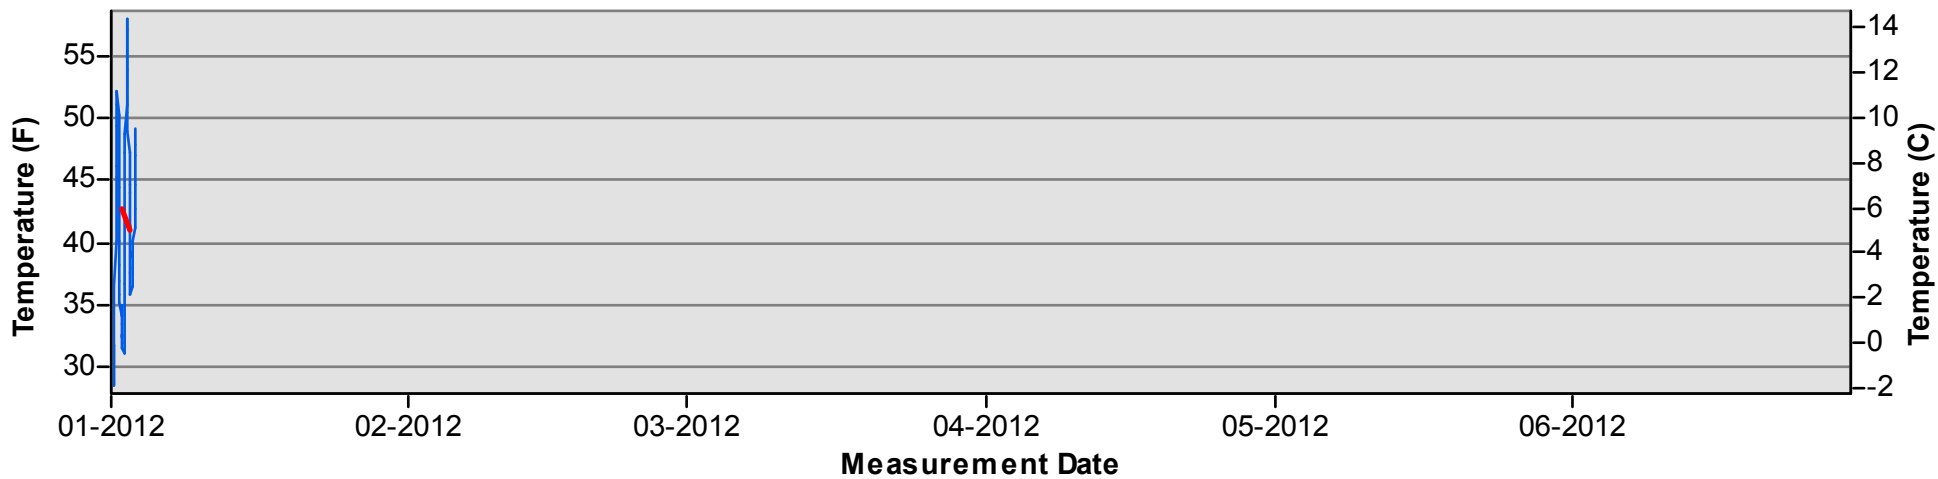

Key

- ↗ Daily Average Temperature
- ↘ Datalogger

January through June

July through December

Temperature Monitoring Location

SJRGPA2

2012

Key

-  Daily Average Temperature
-  Datalogger

January through June

July through December

Temperature Monitoring Location

SJRSCI1 2012

Key

-  Daily Average Temperature
-  Datalogger

January through June

July through December

Temperature Monitoring Location

SJRSP 2012

Key

-  Daily Average Temperature
-  Datalogger

January through June

July through December

Temperature Monitoring Location