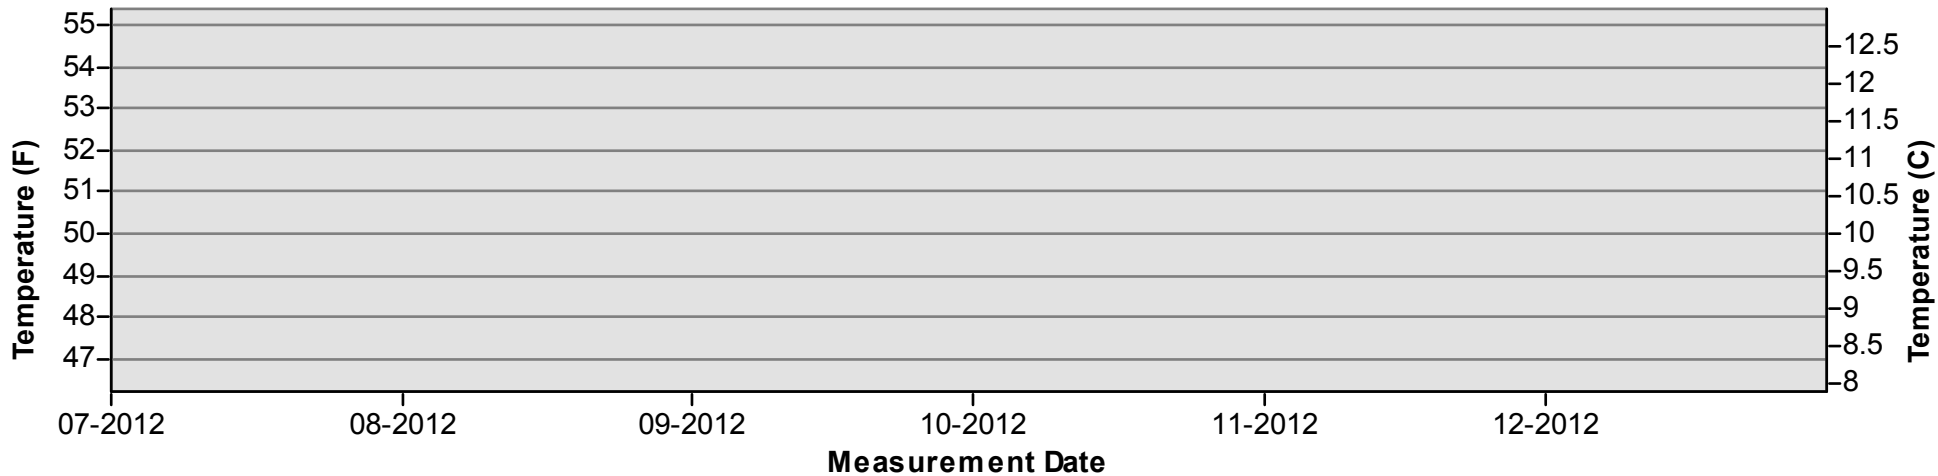

January through June

July through December

Temperature Monitoring Location

SJB
2012

Key

-  Daily Average Temperature
-  Datalogger

January through June

July through December

Temperature Monitoring Location

SJF
2012

Key

-  Daily Average Temperature
-  Datalogger

January through June

July through December

Temperature Monitoring Location

SJRGPA1 2012