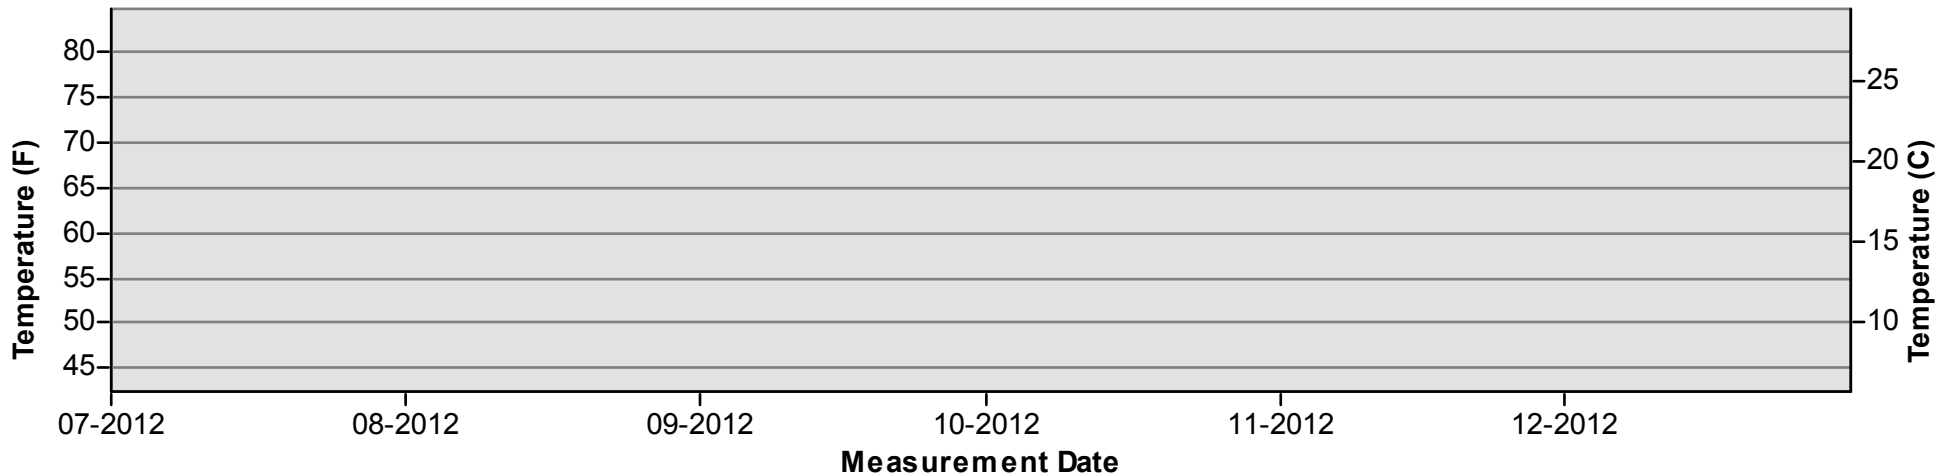

January through June

July through December

Temperature Monitoring Location

H41
2012

Key

-  Daily Average Temperature
-  Datalogger

January through June

July through December

Temperature Monitoring Location

MSG 2012

Key

-  Daily Average Temperature
-  Datalogger

January through June

July through December

Temperature Monitoring Location

MWA1 2012