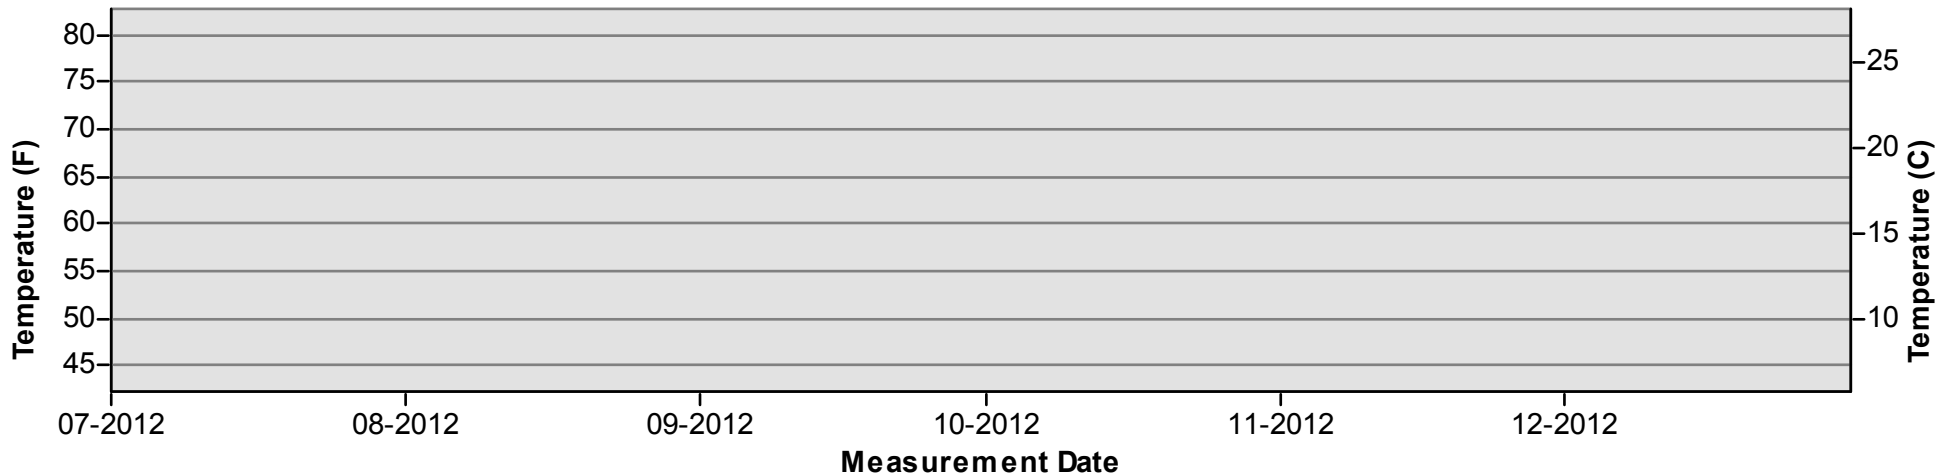

January through June

July through December

Temperature Monitoring Location

DNB
2012

Key

-  Daily Average Temperature
-  Datalogger

January through June

July through December

Temperature Monitoring Location

FFB
2012

Key

- Daily Average Temperature
- Datalogger

January through June

July through December

Temperature Monitoring Location

FWQ
2012