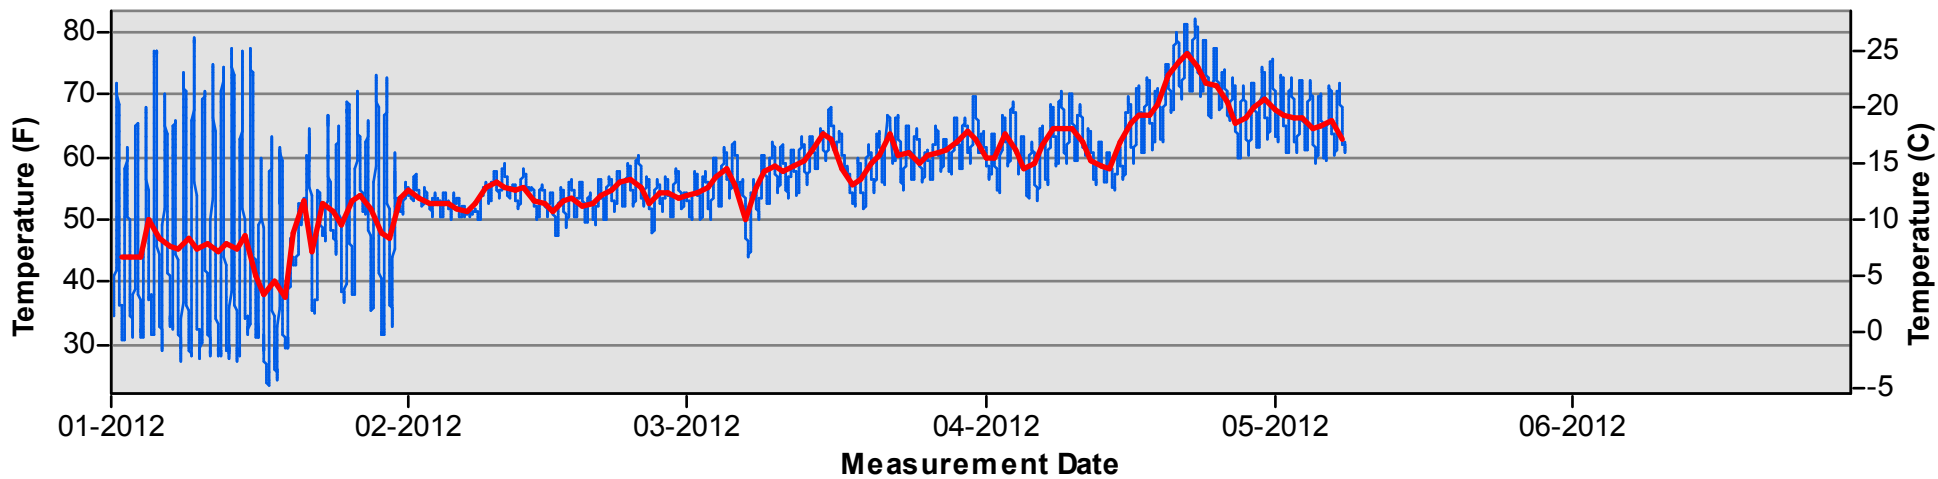

Temperature Monitoring Location

MSG 2012

Key

-  Daily Average Temperature
-  Datalogger

January through June

July through December

Temperature Monitoring Location

MWA1 2012

Key

-  Daily Average Temperature
-  Datalogger

January through June

July through December

Temperature Monitoring Location

SDP
2012

Key

-  Daily Average Temperature
-  Datalogger

January through June

July through December

Temperature Monitoring Location

SJB
2012

Key

-  Daily Average Temperature
-  Datalogger

January through June

July through December