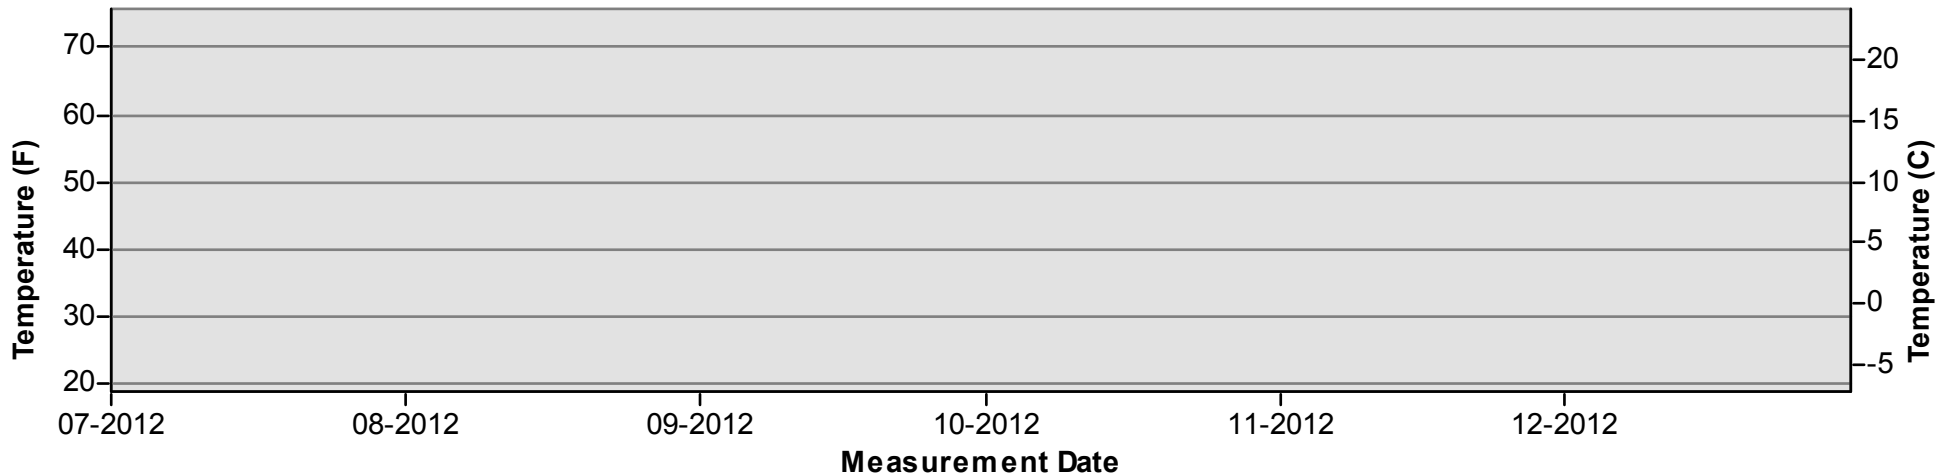

July through December

Temperature Monitoring Location

GRF
2012

Key

- Daily Average Temperature
- Datalogger