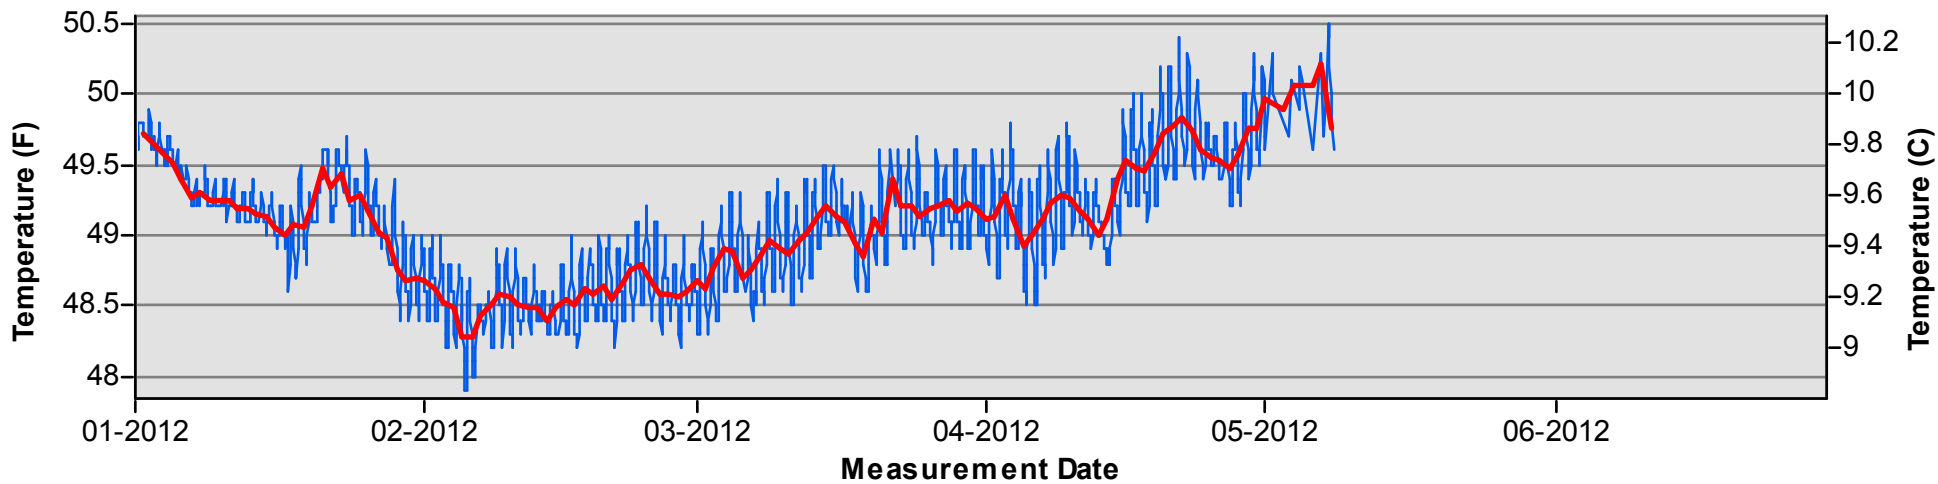

January through June

July through December

Temperature Monitoring Location

DNB
2012

Key

-  Daily Average Temperature
-  Datalogger

January through June

July through December

Temperature Monitoring Location

FFB
2012

Key

- Daily Average Temperature
- Datalogger

January through June

July through December

Temperature Monitoring Location

FWQ
2012