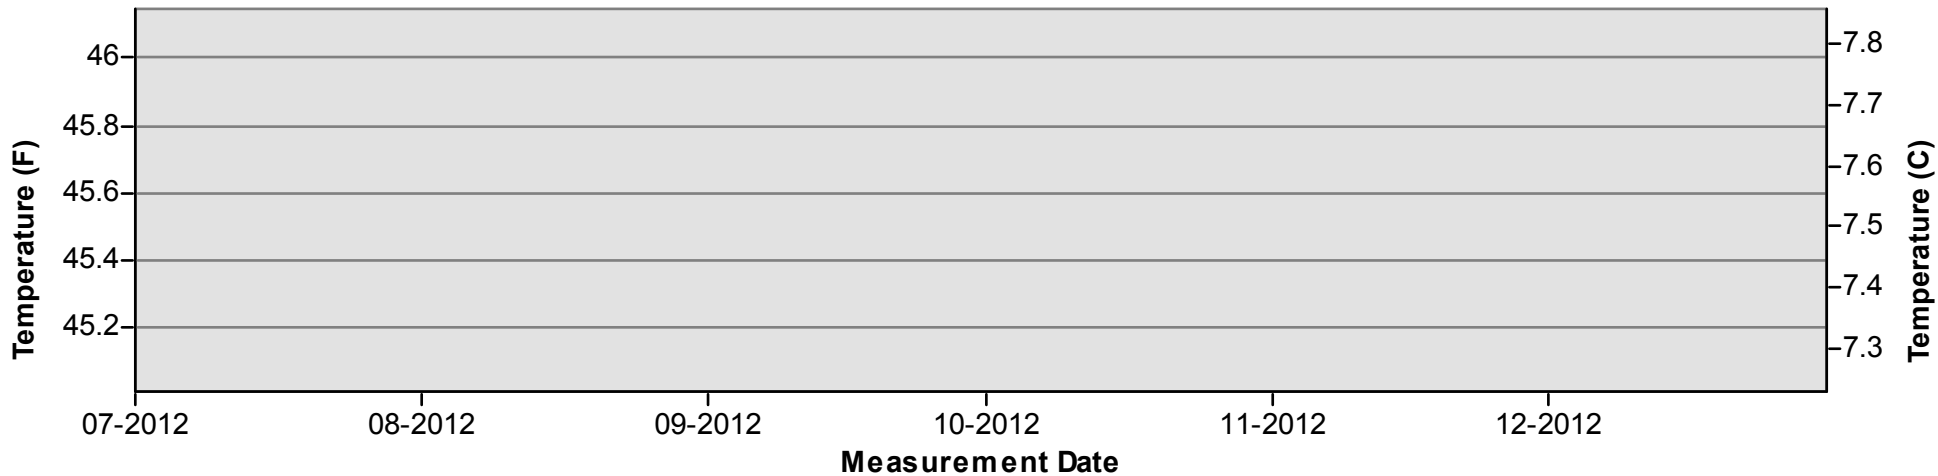

January through June

July through December

Temperature Monitoring Location

SJB
2012

Key

-  Daily Average Temperature
-  Datalogger

January through June

July through December

Temperature Monitoring Location

SJF
2012

Key

-  Daily Average Temperature
-  Datalogger

January through June

July through December

Temperature Monitoring Location

SJRGPA1 2012

Key

- ↗ Daily Average Temperature
- ↘ Datalogger

January through June

July through December

Temperature Monitoring Location

SJRGPA2

2012

Key