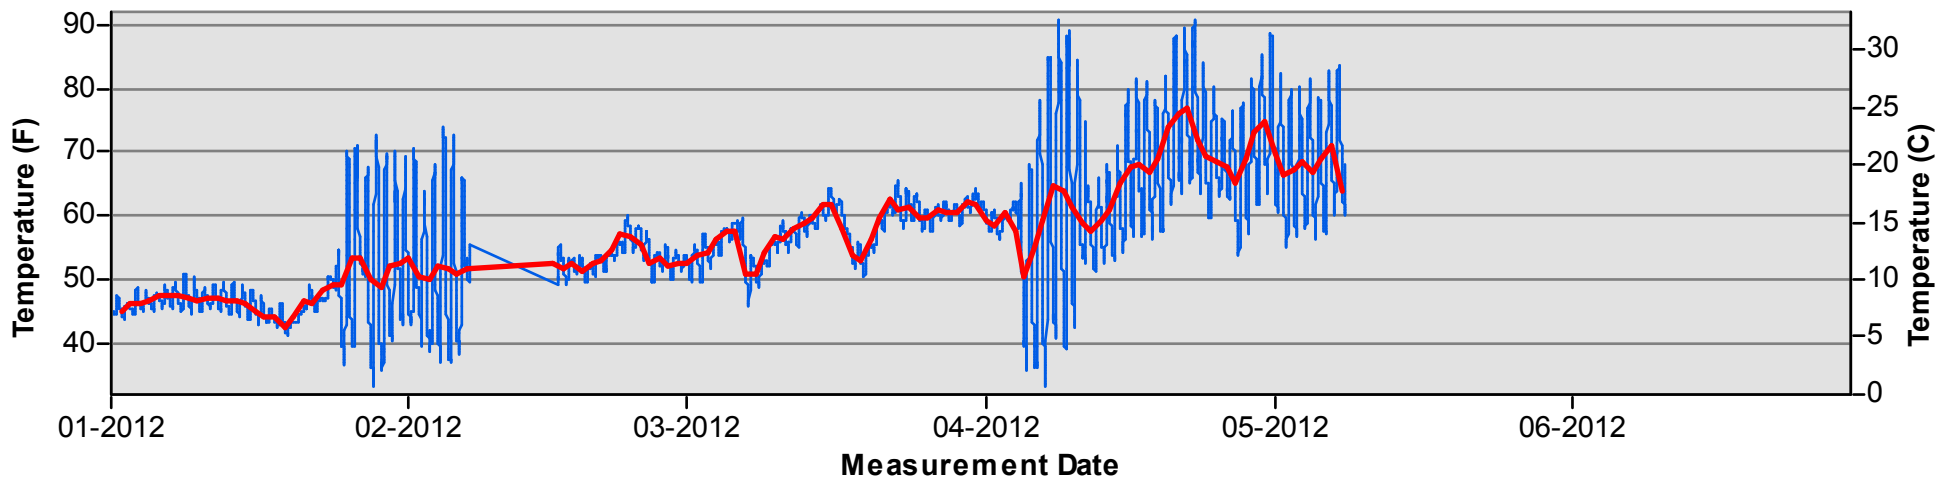

July through December

Temperature Monitoring Location

SJRSP 2012

Key

-  Daily Average Temperature
-  Datalogger

January through June

July through December

Temperature Monitoring Location

SJS
2012

Key

- Daily Average Temperature
- Datalogger

January through June

July through December

Temperature Monitoring Location

SSH
2012

Key

- Daily Average Temperature
- Datalogger

January through June

July through December

Temperature Monitoring Location

SWA
2012

Key

-  Daily Average Temperature
-  Datalogger