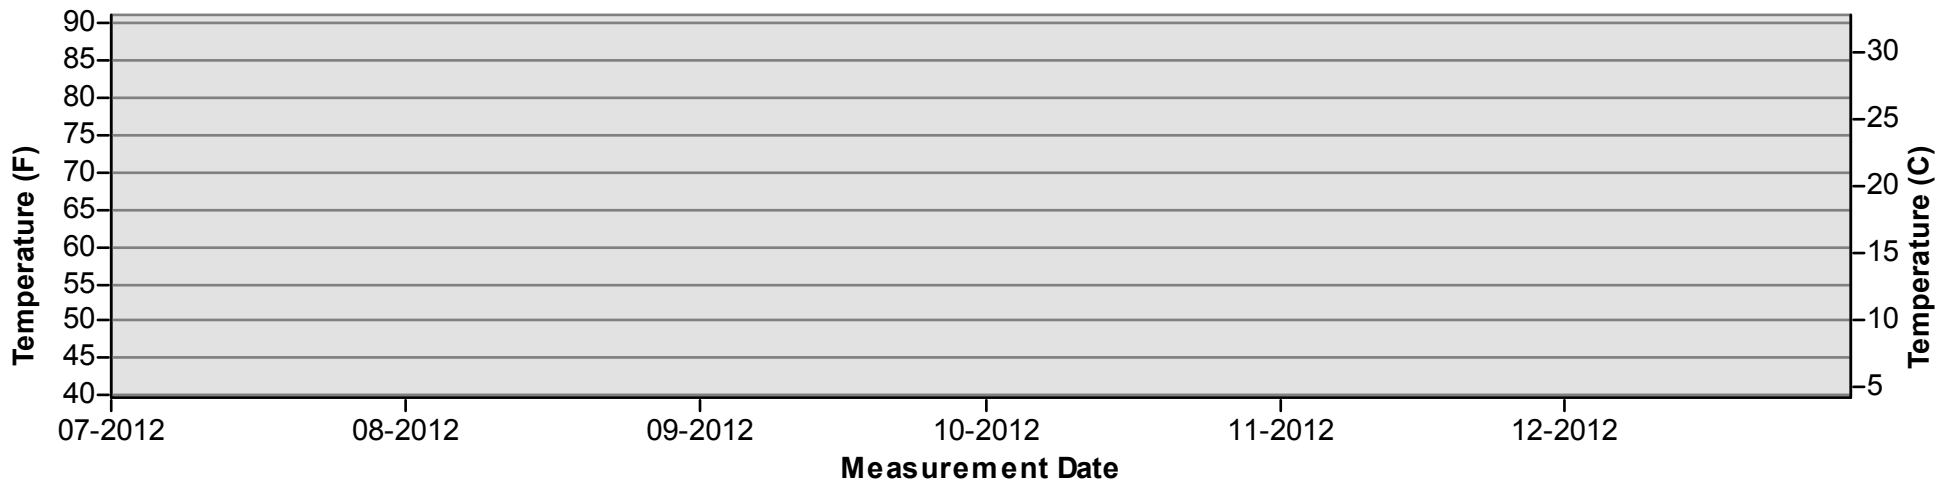

Temperature Monitoring Location

MSG 2012

Key

-  Daily Average Temperature
-  Datalogger

January through June

July through December

Temperature Monitoring Location

MWA1 2012

Key

-  Daily Average Temperature
-  Datalogger

January through June

July through December

Temperature Monitoring Location

SDP
2012

Key

-  Daily Average Temperature
-  Datalogger