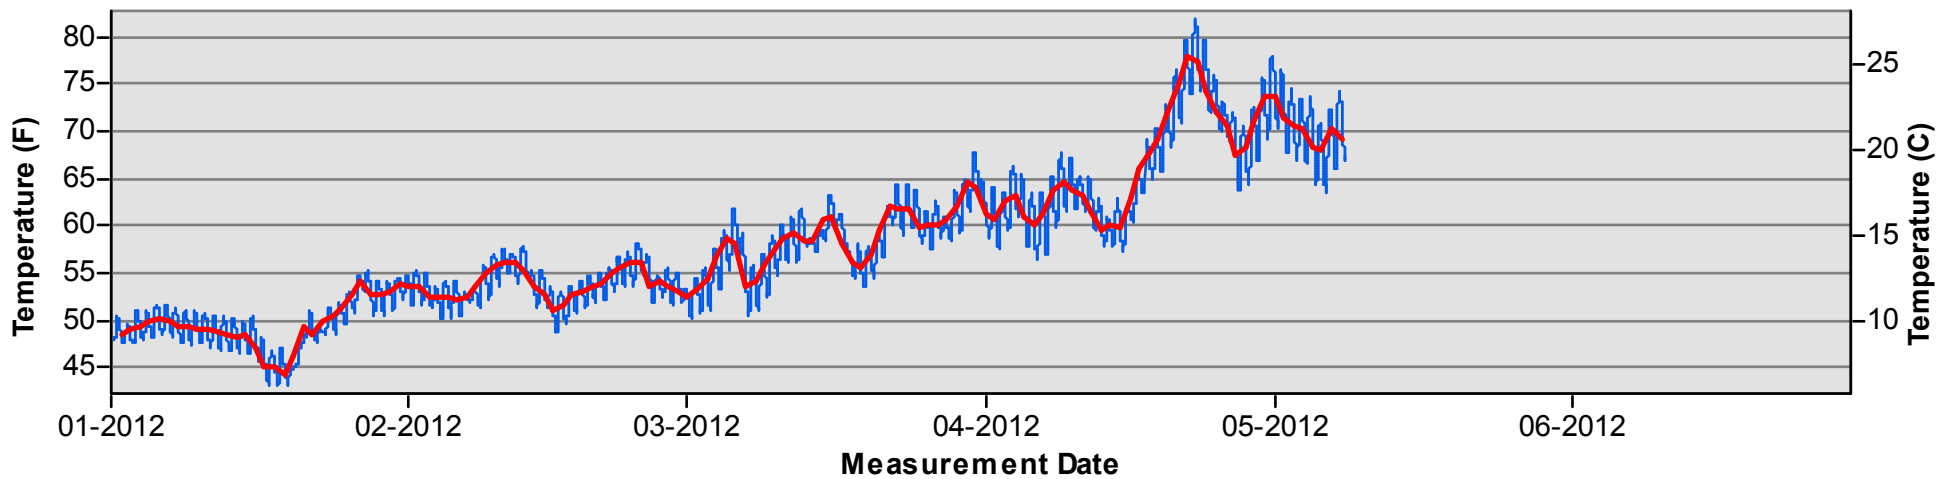

January through June

July through December

Temperature Monitoring Location

DNB
2012

Key

-  Daily Average Temperature
-  Datalogger

January through June

July through December

Temperature Monitoring Location

FFB
2012

Key

- Daily Average Temperature
- Datalogger

January through June

July through December

Temperature Monitoring Location

FWQ
2012