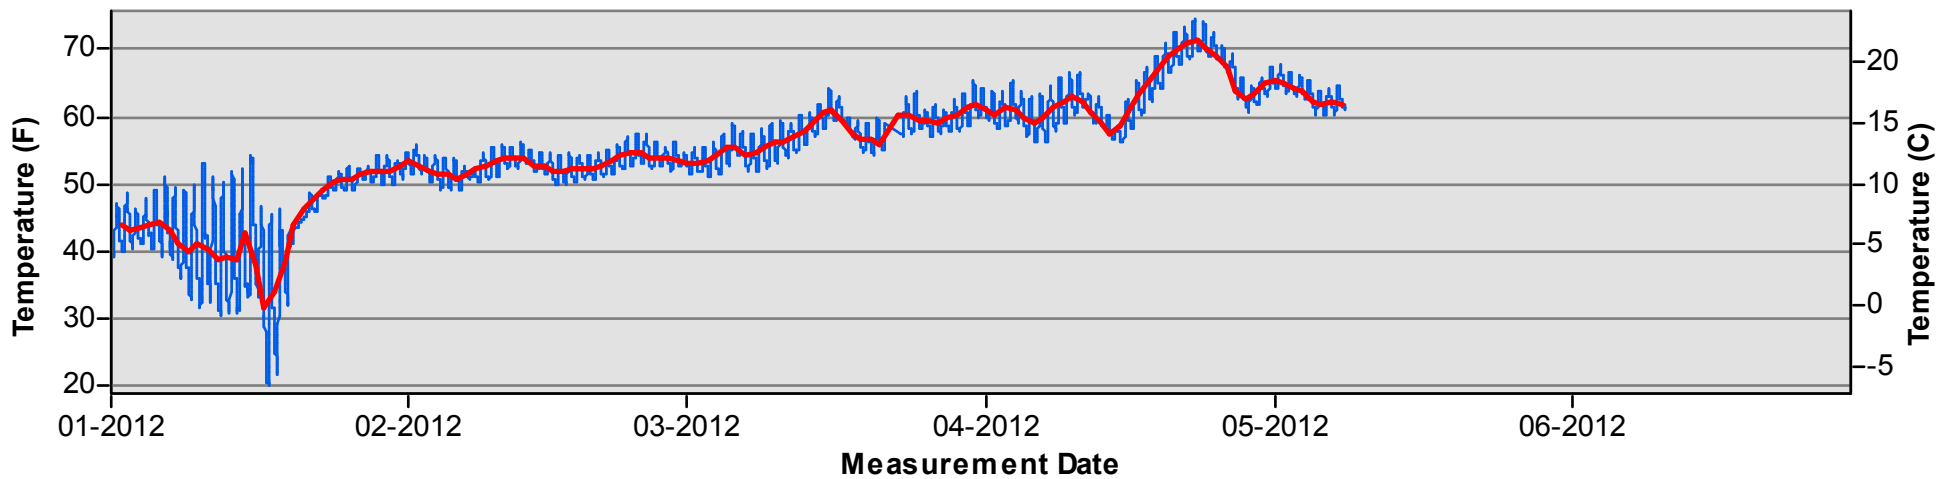

Temperature Monitoring Location

FFB
2012

Key

- Daily Average Temperature
- Datalogger

January through June

July through December

Temperature Monitoring Location

FWQ
2012

Key

-  Daily Average Temperature
-  Datalogger

January through June

July through December

Temperature Monitoring Location

GRF
2012

Key

- Daily Average Temperature
- Datalogger