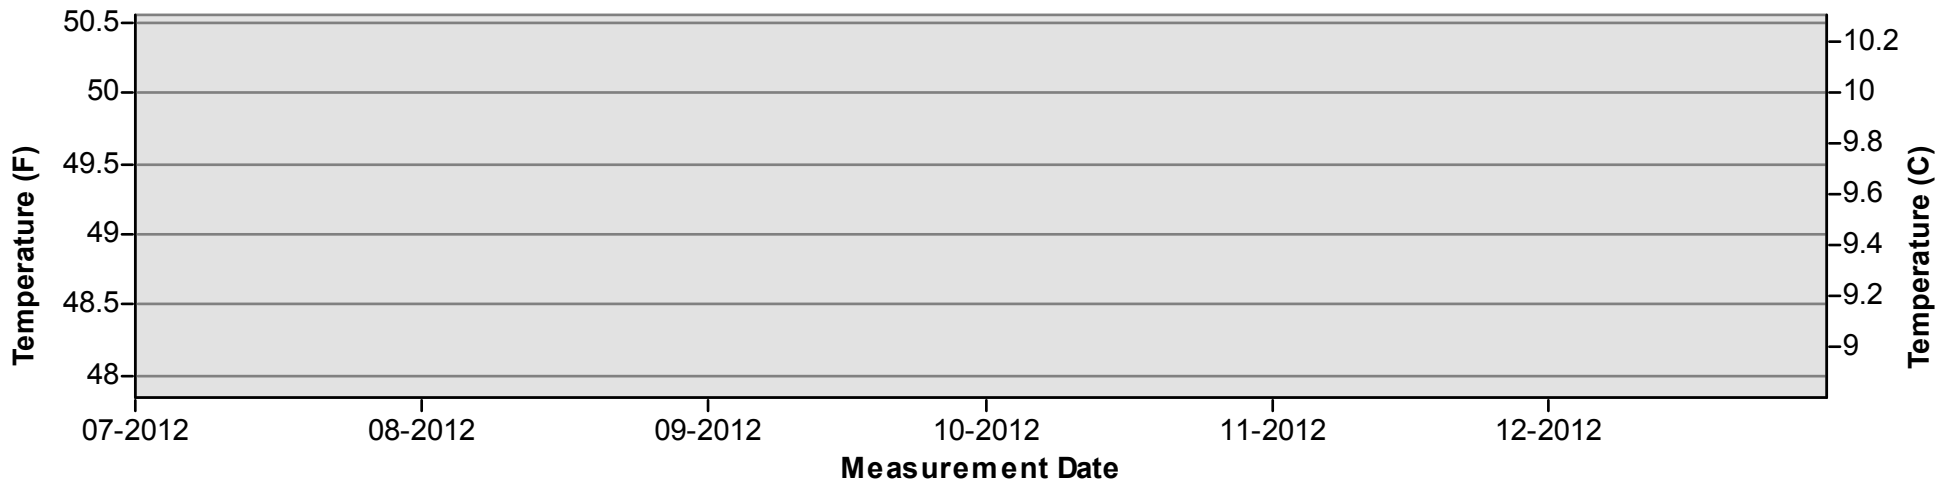

Temperature Monitoring Location

FFB
2012

Key

- Daily Average Temperature
- Datalogger

January through June

July through December

Temperature Monitoring Location

FWQ
2012

Key

-  Daily Average Temperature
-  Datalogger

January through June

July through December

Temperature Monitoring Location

GRF
2012

Key

- Daily Average Temperature
- Datalogger