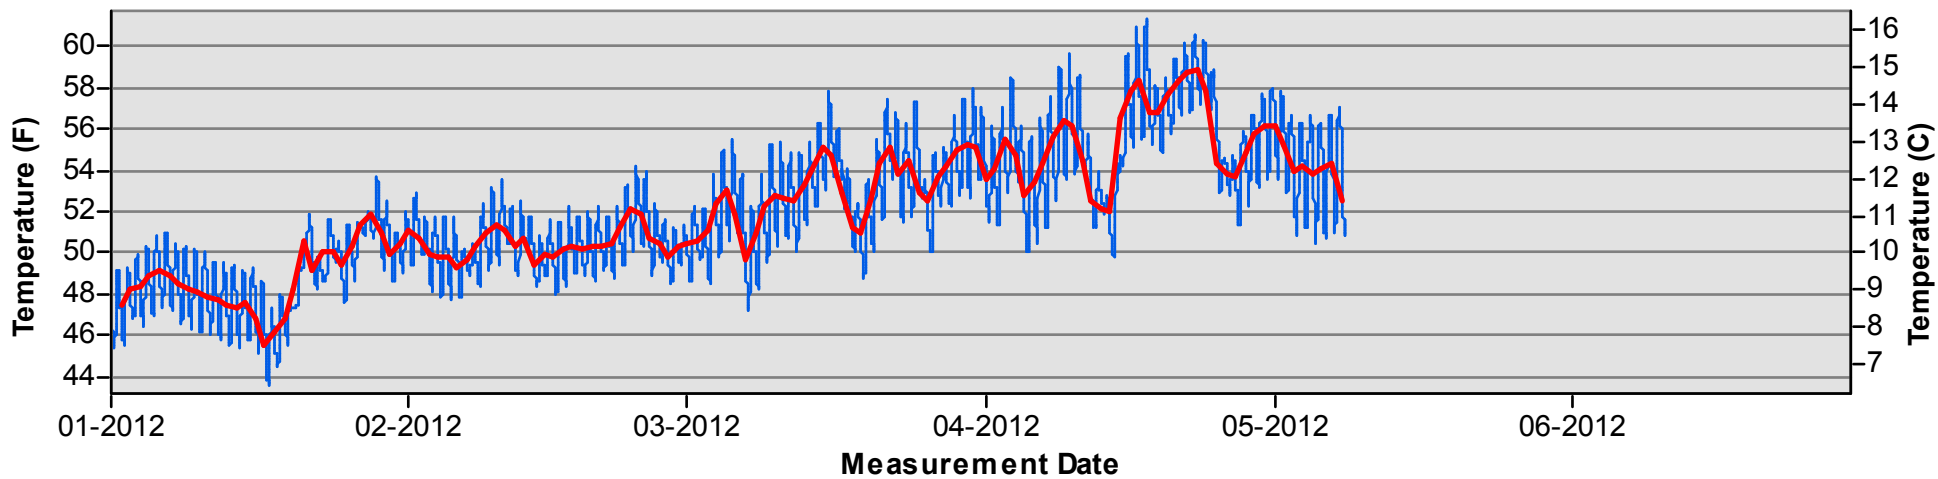

Temperature Monitoring Location

FFB
2012

Key

- Daily Average Temperature
- Datalogger

January through June

July through December

Temperature Monitoring Location

FWQ
2012

Key

-  Daily Average Temperature
-  Datalogger

January through June

July through December

Temperature Monitoring Location

GRF
2012

Key

- Daily Average Temperature
- Datalogger

January through June

July through December

Temperature Monitoring Location

H41
2012

Key

-  Daily Average Temperature
-  Datalogger

January through June

July through December