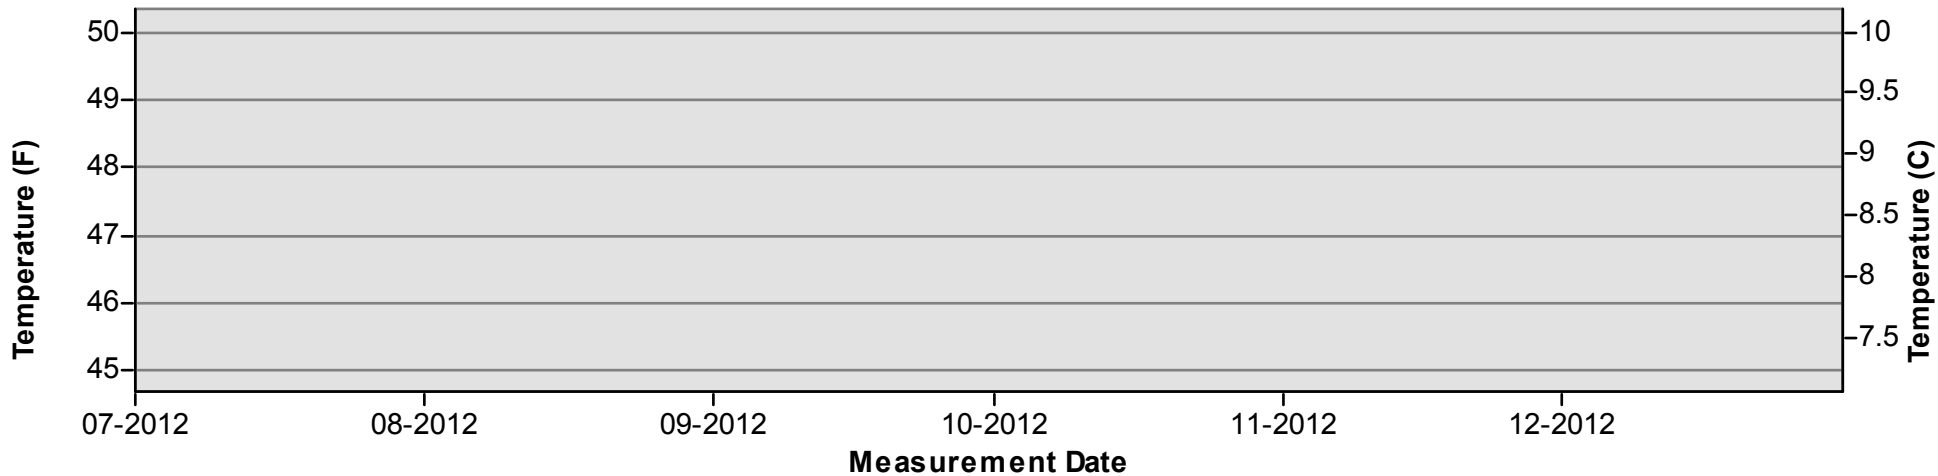

Temperature Monitoring Location

SJF
2012

Key

-  Daily Average Temperature
-  Datalogger

January through June

July through December

Temperature Monitoring Location

SJRGPA1 2012

Key

- ↗ Daily Average Temperature
- ↘ Datalogger

January through June

July through December

Temperature Monitoring Location

SJRGPA2

2012

Key

-  Daily Average Temperature
-  Datalogger

January through June

July through December

Temperature Monitoring Location

SJRSCI1 2012

Key

-  Daily Average Temperature
-  Datalogger

January through June