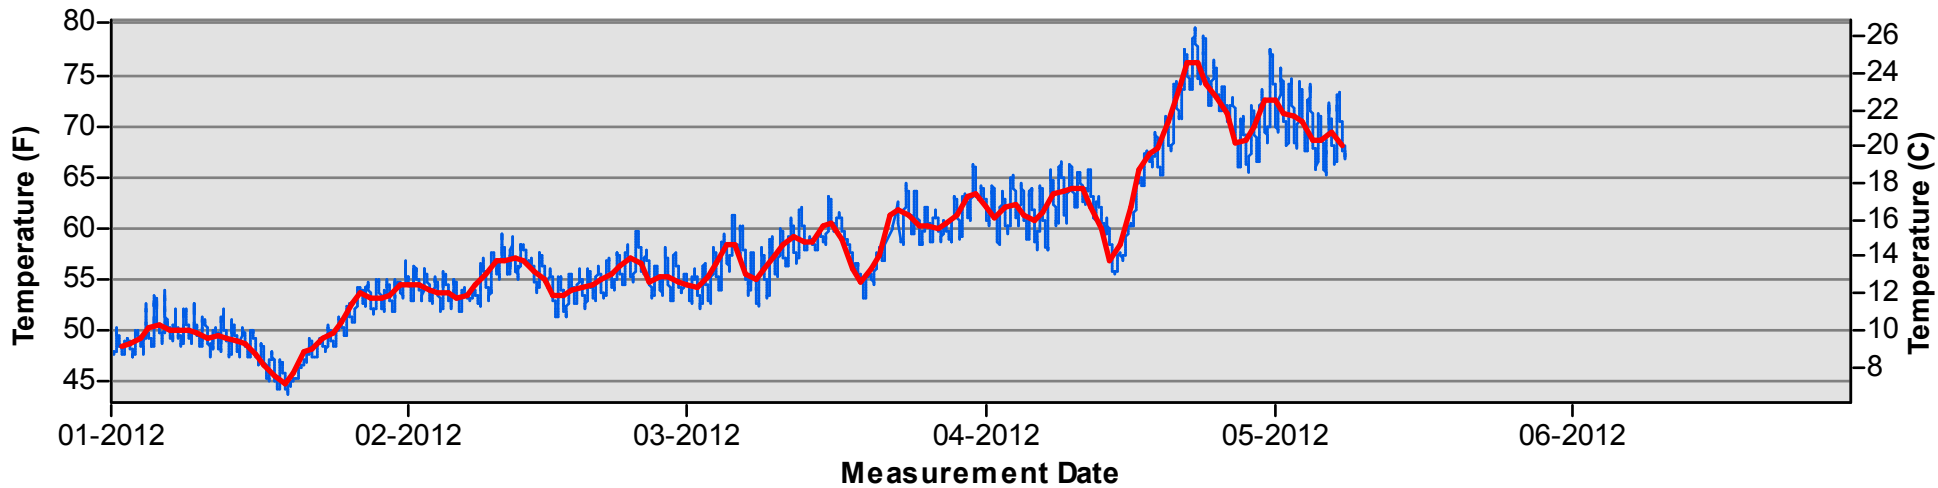

-  Daily Average Temperature
-  Datalogger

January through June

July through December

Temperature Monitoring Location

SJRSCI1 2012

Key

-  Daily Average Temperature
-  Datalogger

January through June

July through December

Temperature Monitoring Location

SJRSP 2012

Key

-  Daily Average Temperature
-  Datalogger

January through June

July through December

Temperature Monitoring Location