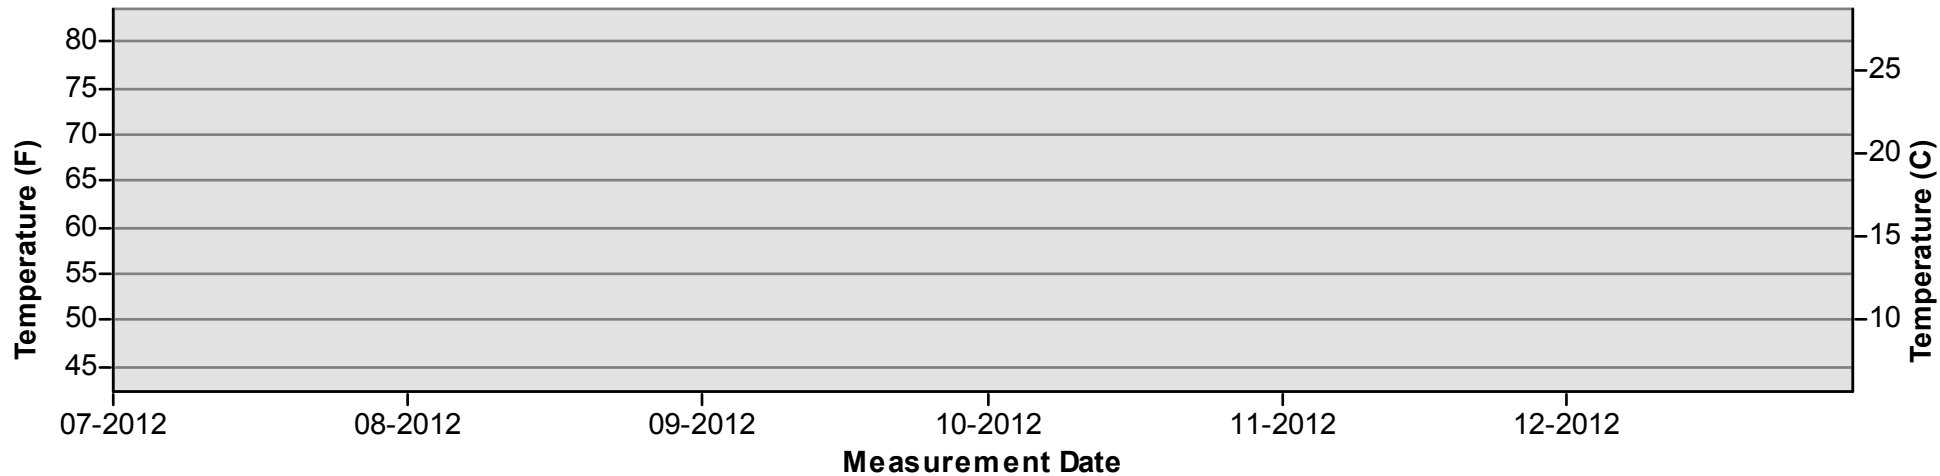

July through December

Temperature Monitoring Location

SJRSP 2012

Key

-  Daily Average Temperature
-  Datalogger

January through June

July through December

Temperature Monitoring Location

SJS
2012

Key

- Daily Average Temperature
- Datalogger

January through June

July through December

Temperature Monitoring Location

SSH
2012

Key

- Daily Average Temperature
- Datalogger

January through June

July through December

Temperature Monitoring Location

SWA
2012

Key

-  Daily Average Temperature
-  Datalogger