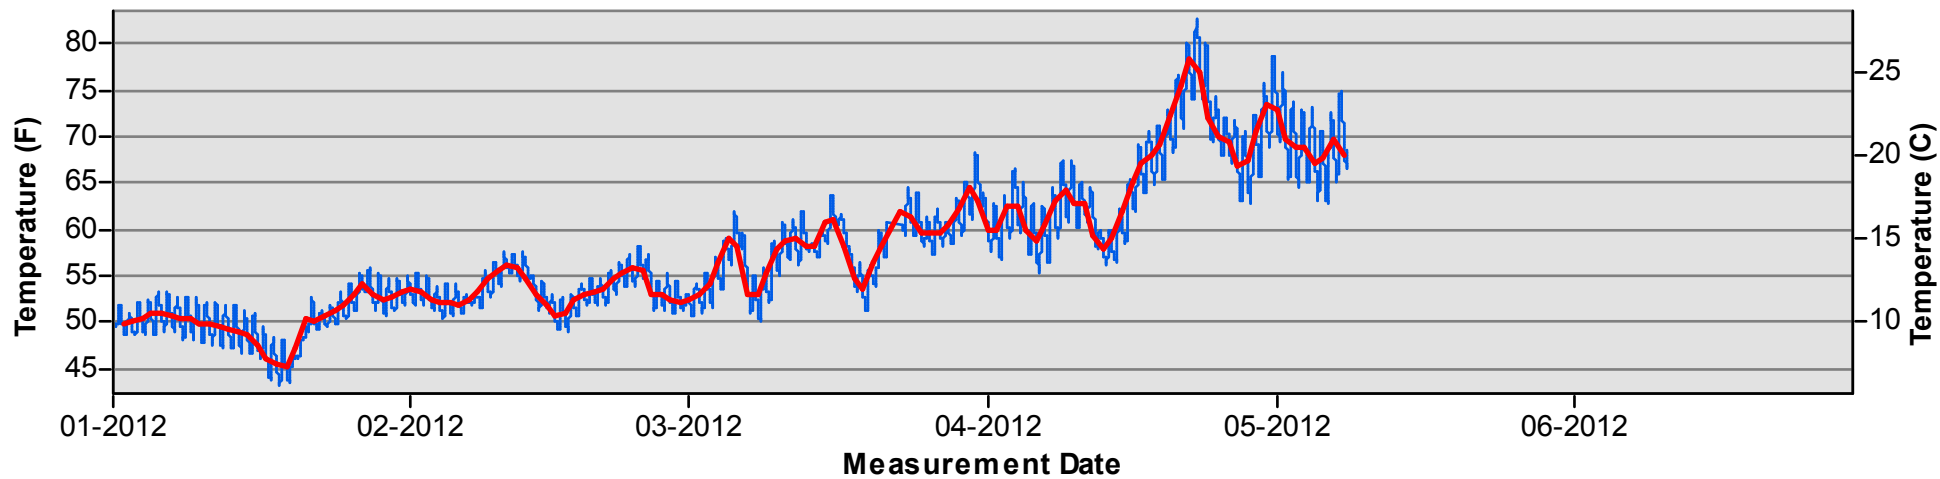

January through June