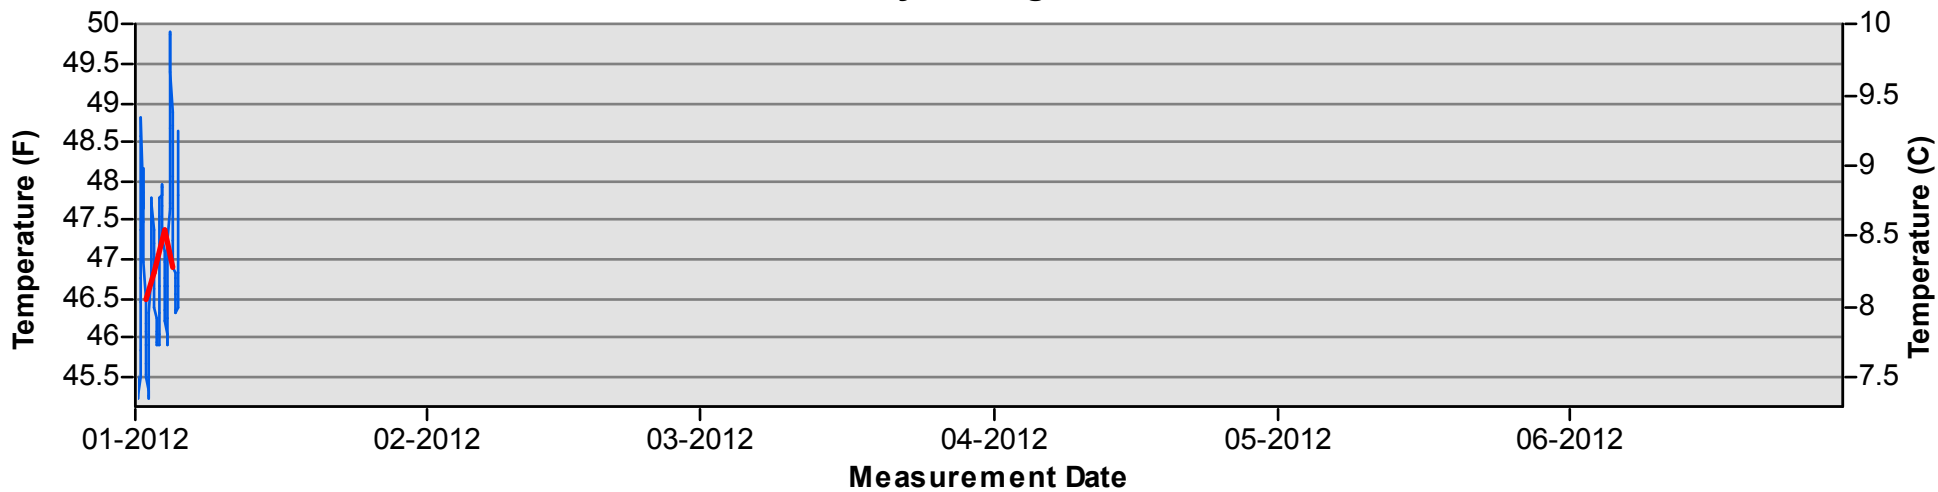

January through June

July through December

Temperature Monitoring Location

SJB
2012

Key

-  Daily Average Temperature
-  Datalogger

January through June

July through December

Temperature Monitoring Location

SJF
2012

Key

-  Daily Average Temperature
-  Datalogger

January through June

July through December

Temperature Monitoring Location

SJRGPA1 2012