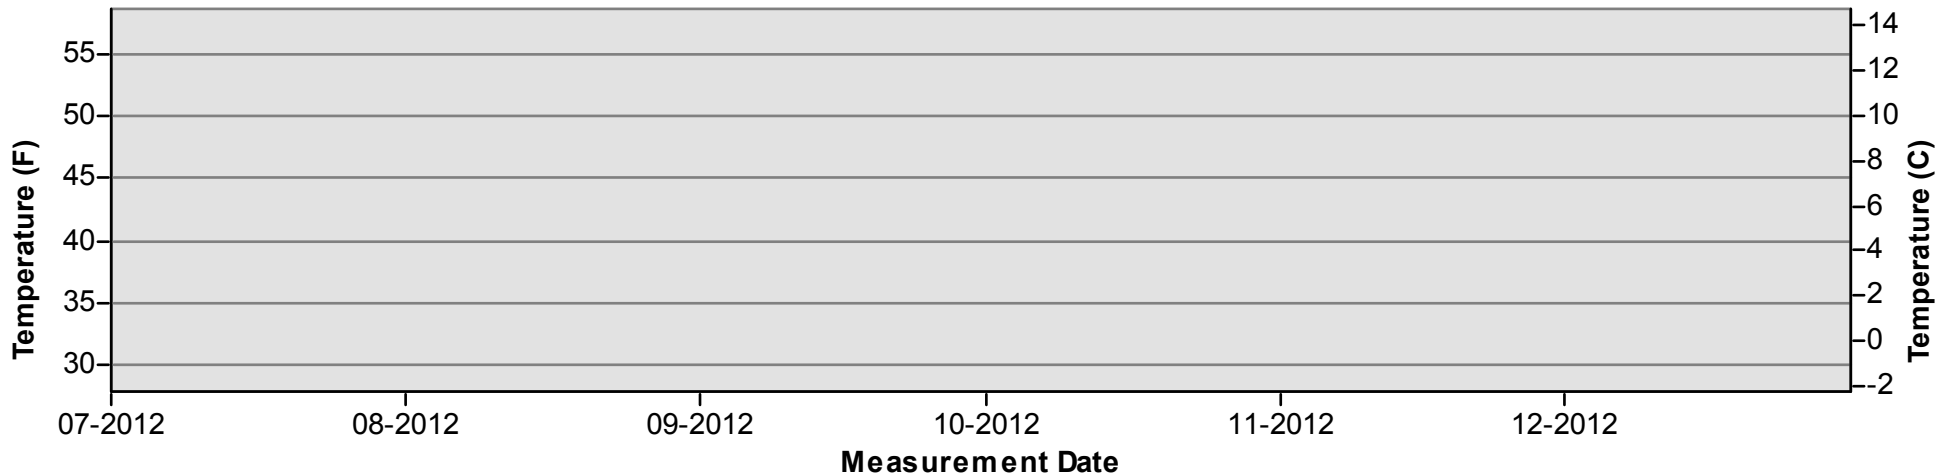

Key

- ↗ Daily Average Temperature
- ↘ Datalogger

January through June

July through December

Temperature Monitoring Location

SJRGPA2

2012

Key

-  Daily Average Temperature
-  Datalogger

January through June

July through December

Temperature Monitoring Location

SJRSCI1 2012

Key

-  Daily Average Temperature
-  Datalogger

January through June

July through December

Temperature Monitoring Location

SJRSP 2012

Key

-  Daily Average Temperature
-  Datalogger

January through June

July through December

Temperature Monitoring Location