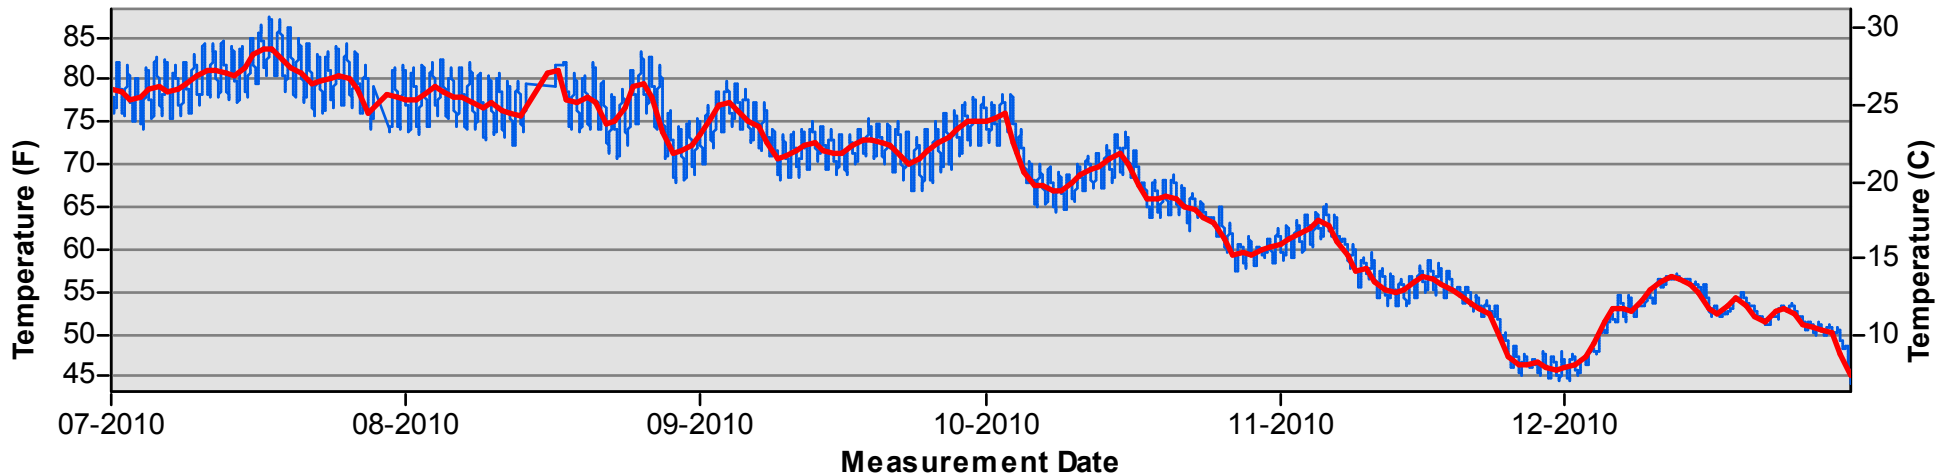

July through December

Temperature Monitoring Location

FFB
2010

Key

- Daily Average Temperature
- Datalogger