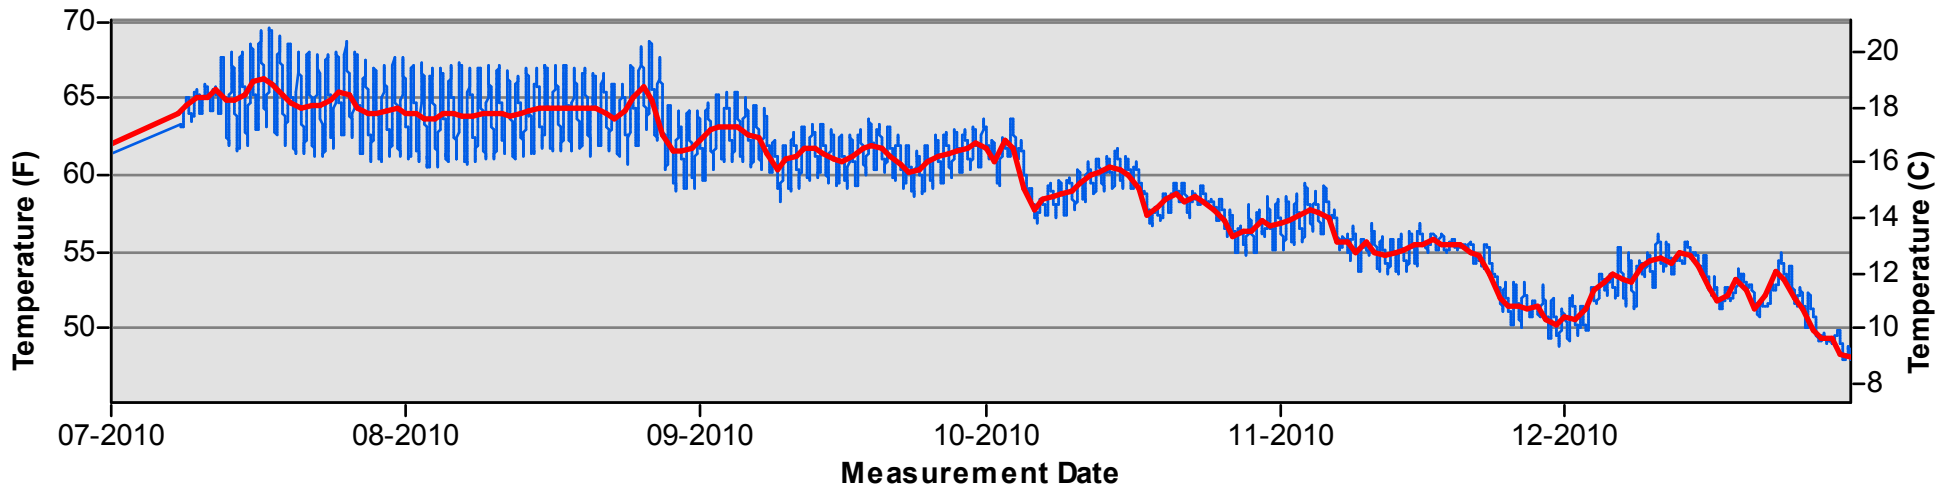

July through December

Temperature Monitoring Location

H41
2010

Key

- Daily Average Temperature
- Datalogger