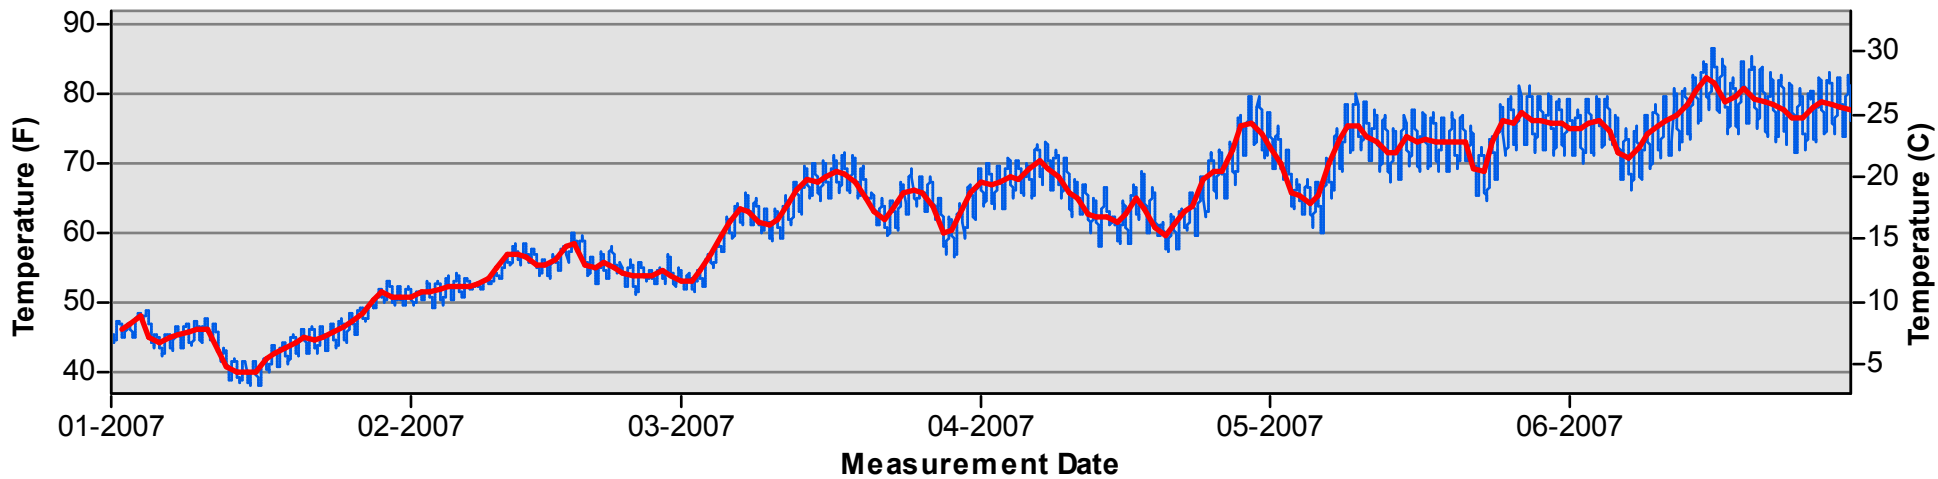

FFB
2004

Key

-  Daily Average Temperature
-  Datalogger

January through June

July through December

Temperature Monitoring Location

FFB
2005

Key

- Daily Average Temperature
- Datalogger

January through June

July through December

Temperature Monitoring Location

FFB
2006

Key

- Daily Average Temperature
- Datalogger

January through June

July through December

Temperature Monitoring Location

FFB
2007

Key

-  Daily Average Temperature
-  Datalogger

January through June

July through December

Temperature Monitoring Location