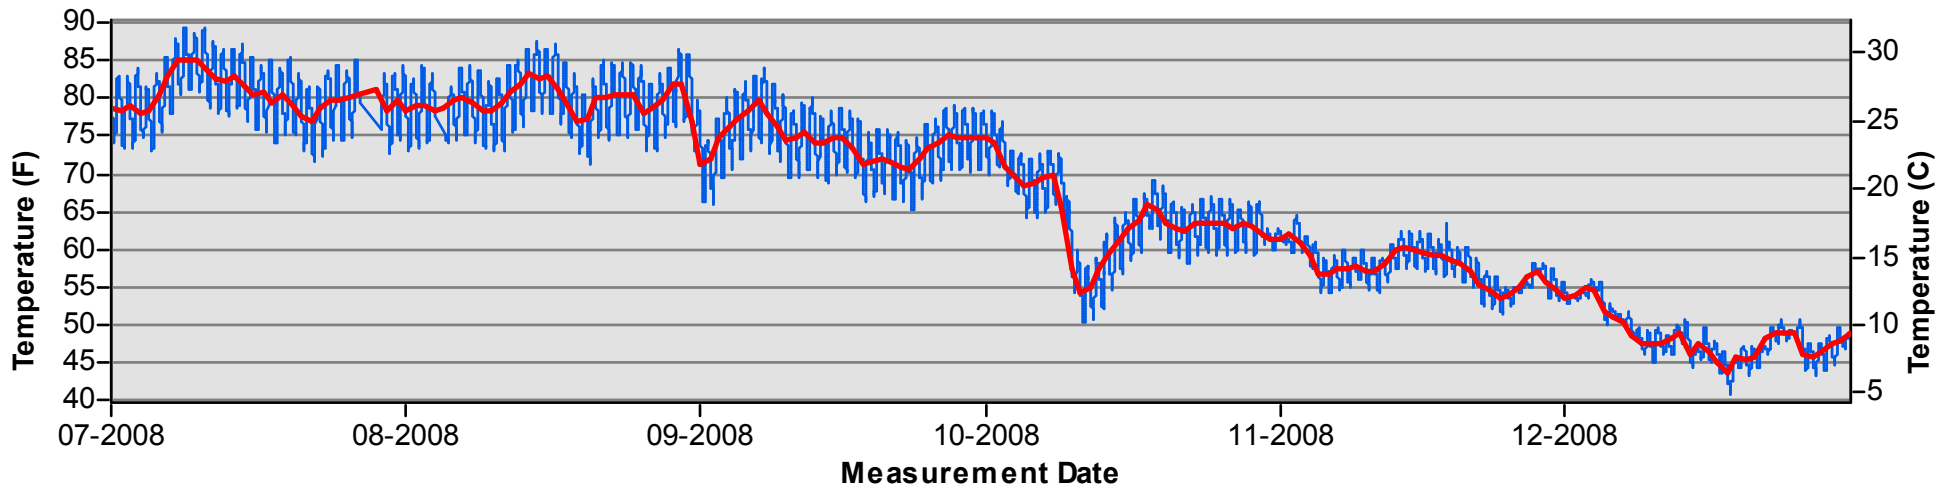

- Daily Average Temperature
- Datalogger

January through June

July through December

Temperature Monitoring Location

FFB
2006

Key

- Daily Average Temperature
- Datalogger

January through June

July through December

Temperature Monitoring Location

FFB
2007

Key

-  Daily Average Temperature
-  Datalogger

January through June

July through December

Temperature Monitoring Location