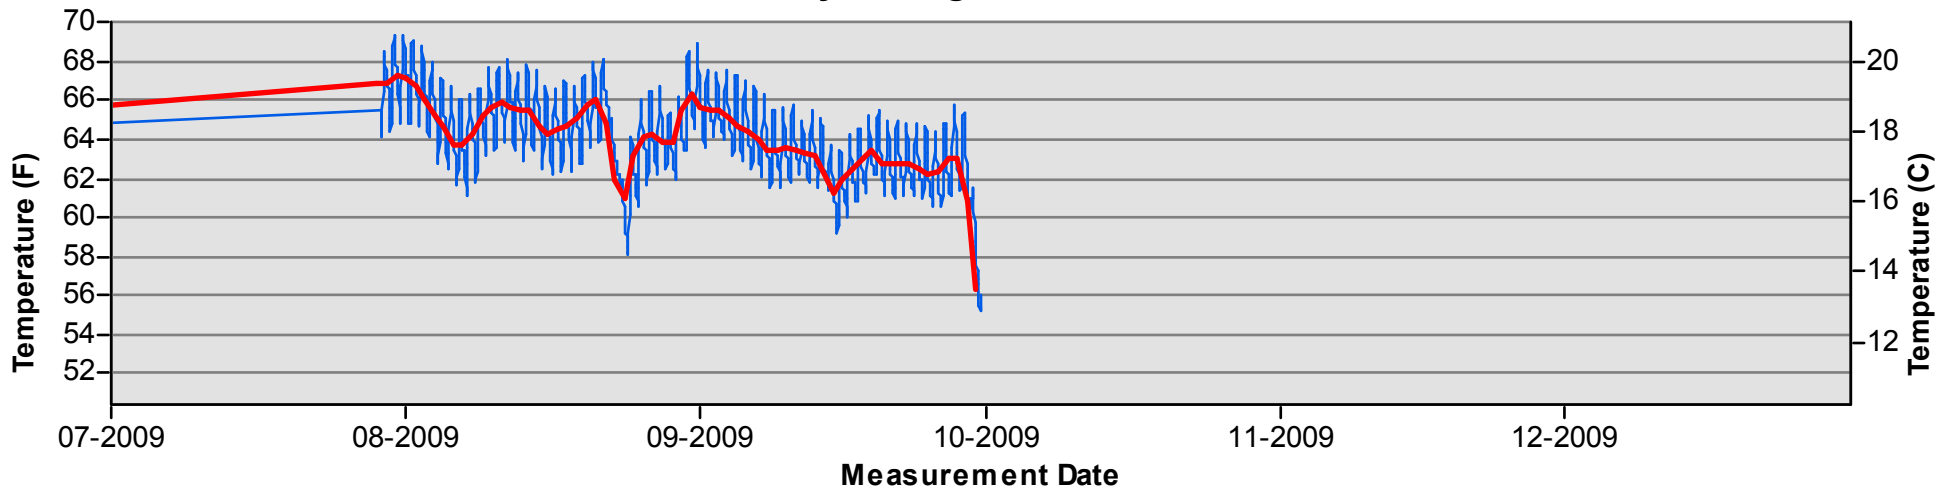

July through December

Temperature Monitoring Location

SJRRI
2009

Key

-  Daily Average Temperature
-  Datalogger

January through June

July through December

Temperature Monitoring Location