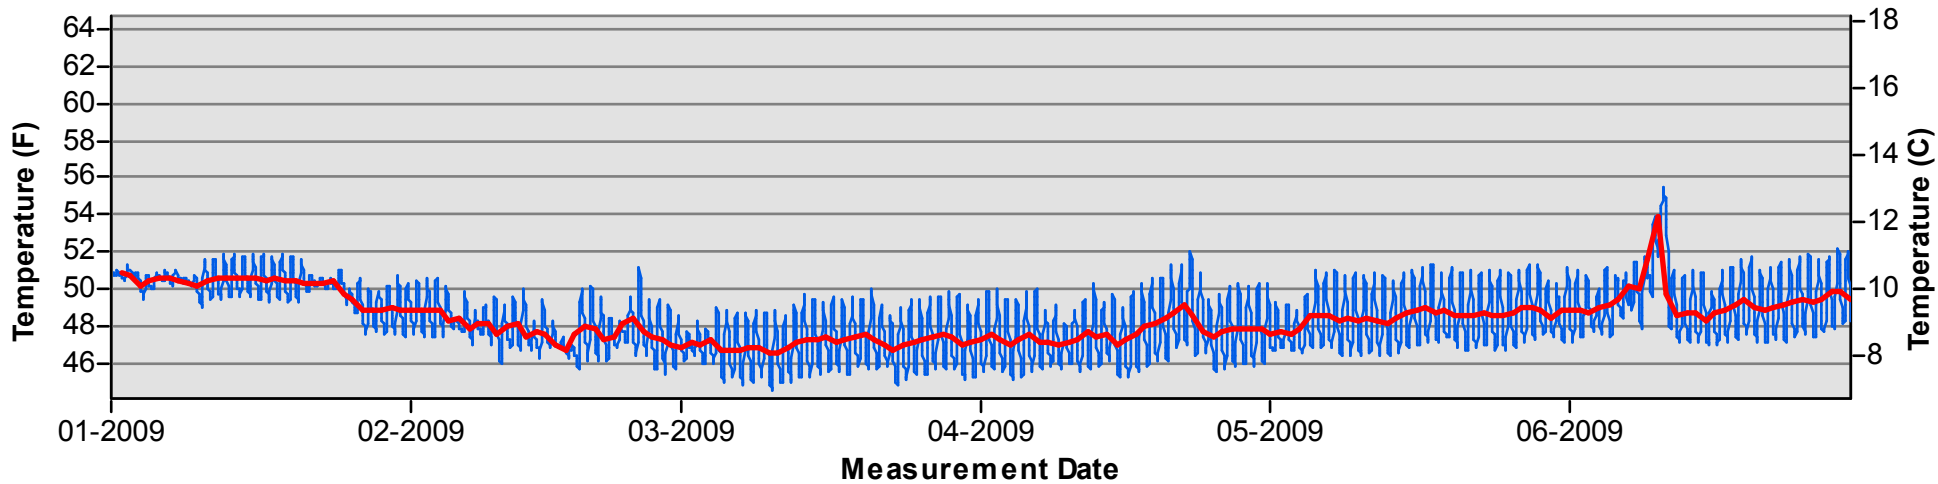

January through June