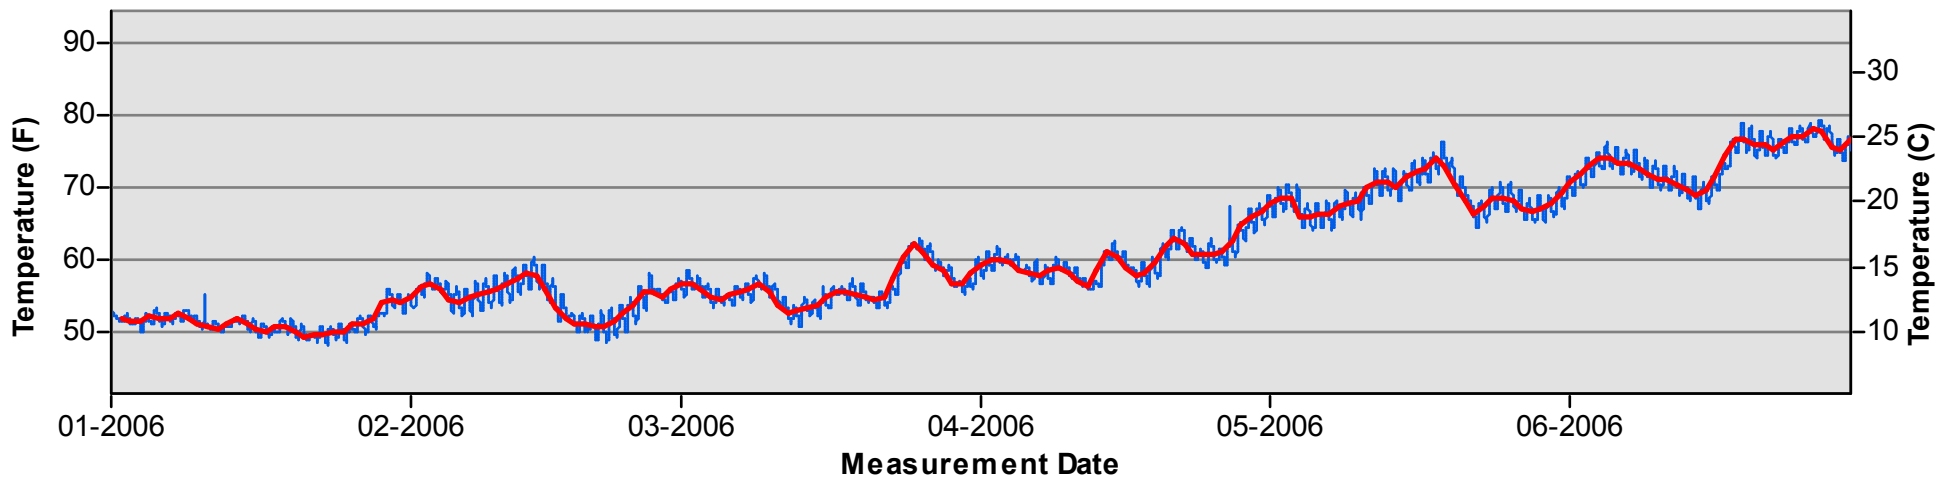

FFB
2004

Key

-  Daily Average Temperature
-  Datalogger

January through June

July through December

Temperature Monitoring Location

FFB
2005

Key

- Daily Average Temperature
- Datalogger

January through June

July through December

Temperature Monitoring Location

FFB
2006

Key

- Daily Average Temperature
- Datalogger

January through June