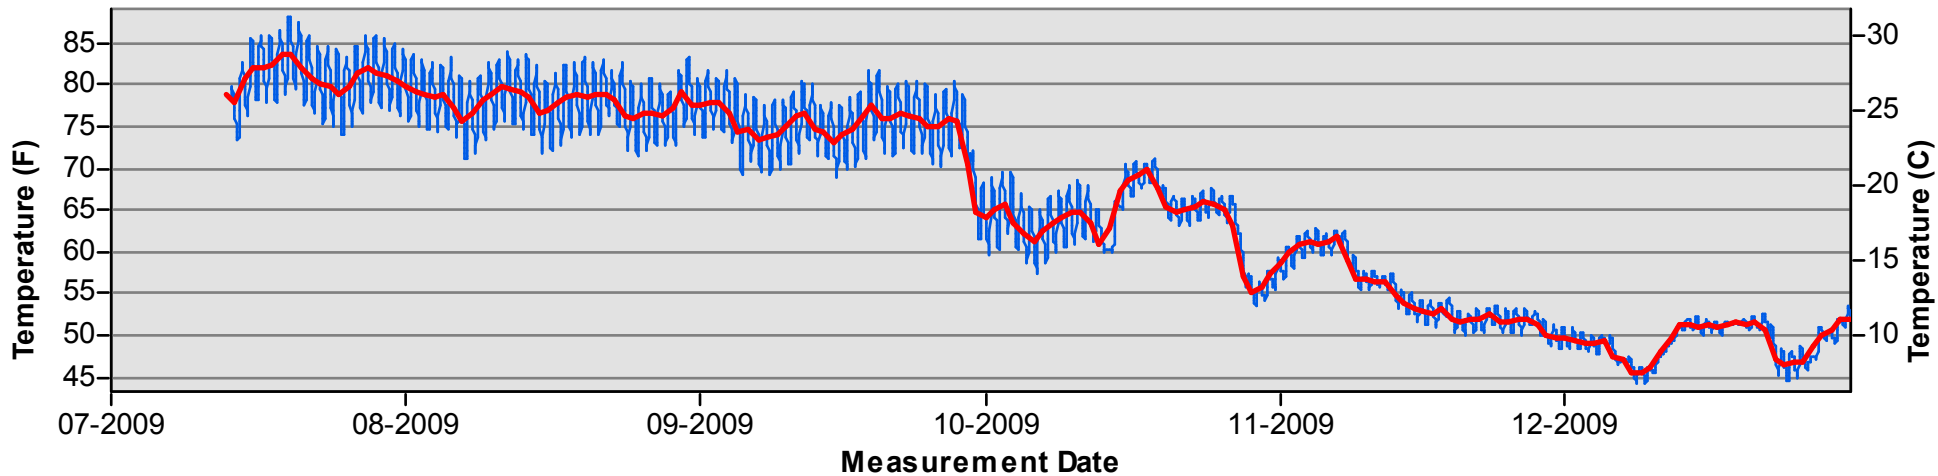

January through June

July through December

Temperature Monitoring Location

SJF
2008

Key

- Red line with triangle: Daily Average Temperature
- Blue line with triangle: Datalogger

January through June

July through December

Temperature Monitoring Location

SJF
2009

Key

- Daily Average Temperature
- Datalogger

January through June

July through December

Temperature Monitoring Location

SJFFB 2009