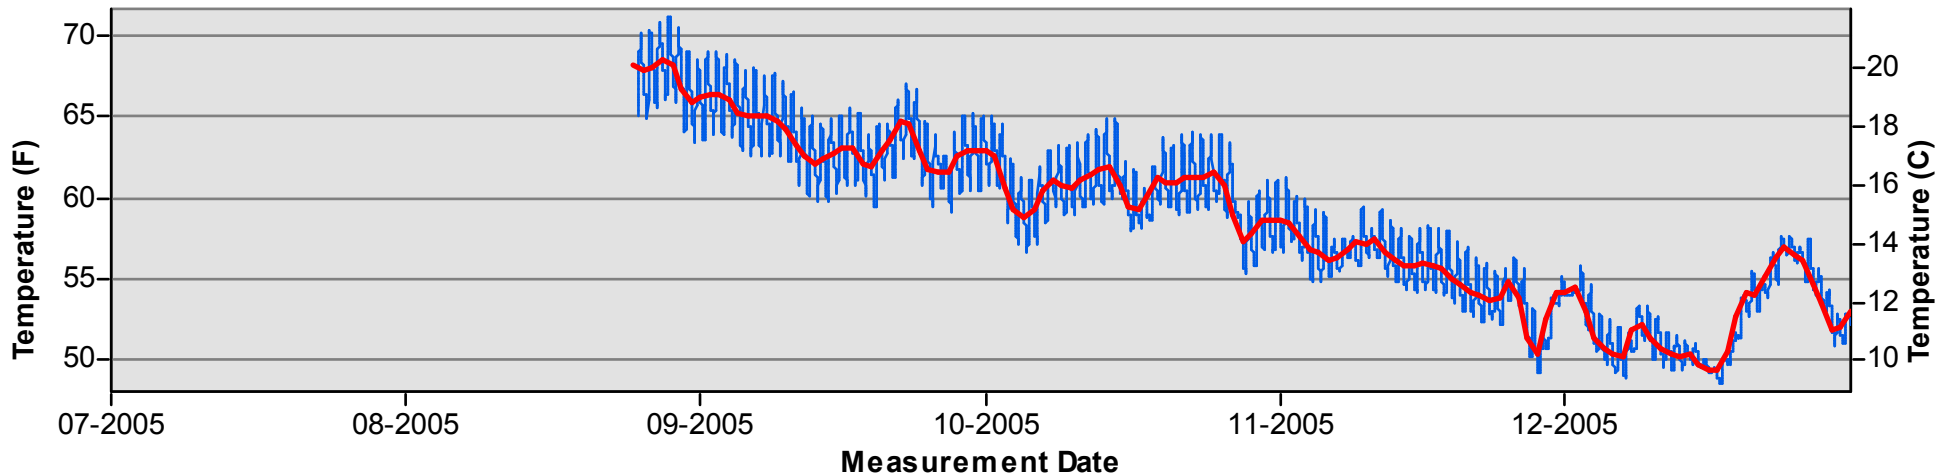

July through December

Temperature Monitoring Location

H41
2005

Key

- Daily Average Temperature
- Datalogger