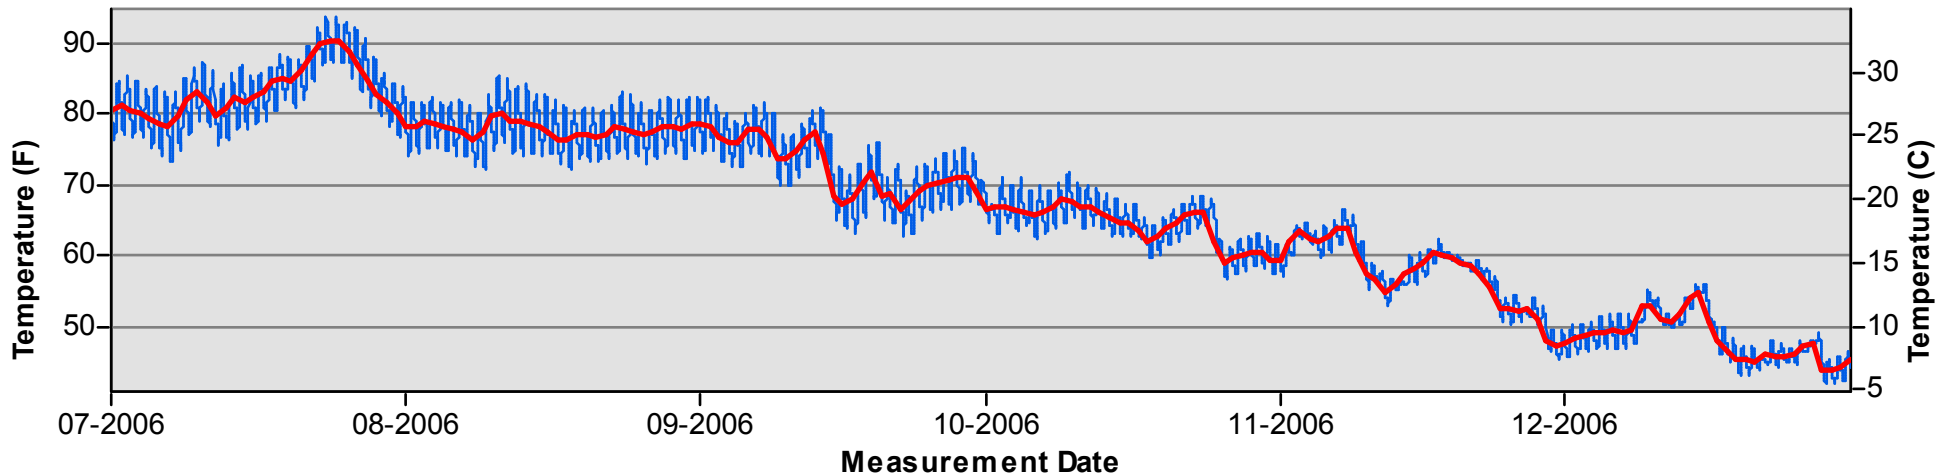

July through December

Temperature Monitoring Location

MSG
2004

Key

-  Daily Average Temperature
-  Datalogger

January through June

July through December

Temperature Monitoring Location

MSG
2005

Key

- Daily Average Temperature
- Datalogger

January through June

July through December

SAN JOAQUIN RIVER
RESTORATION PROGRAM

Temperature Monitoring Location

MSG
2006