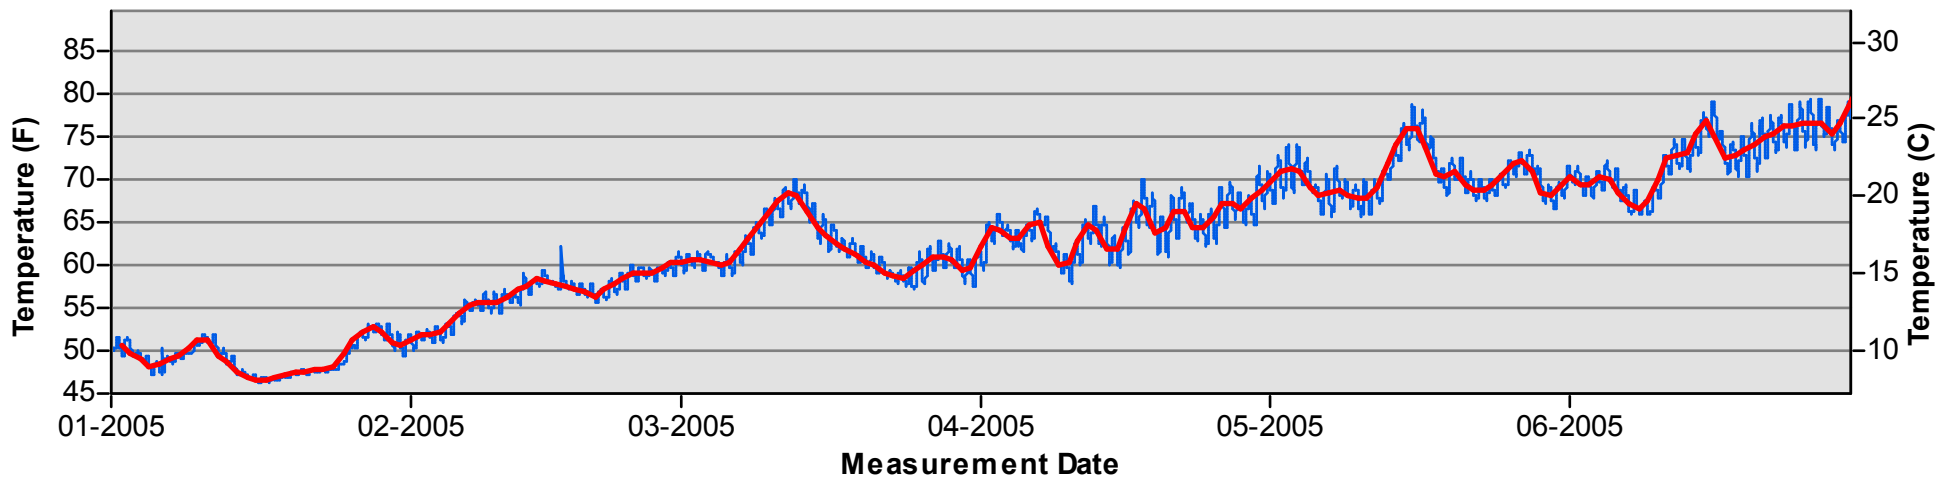

January through June

July through December

Temperature Monitoring Location

**DNB
2008**

Key

- Daily Average Temperature
- Datalogger

January through June

July through December

Temperature Monitoring Location

DNB
2009

Key

- Daily Average Temperature
- Datalogger

January through June

July through December

SAN JOAQUIN RIVER
RESTORATION PROGRAM

Temperature Monitoring Location

FFB
2004

Key

-  Daily Average Temperature
-  Datalogger

January through June

July through December

Temperature Monitoring Location

FFB
2005

Key