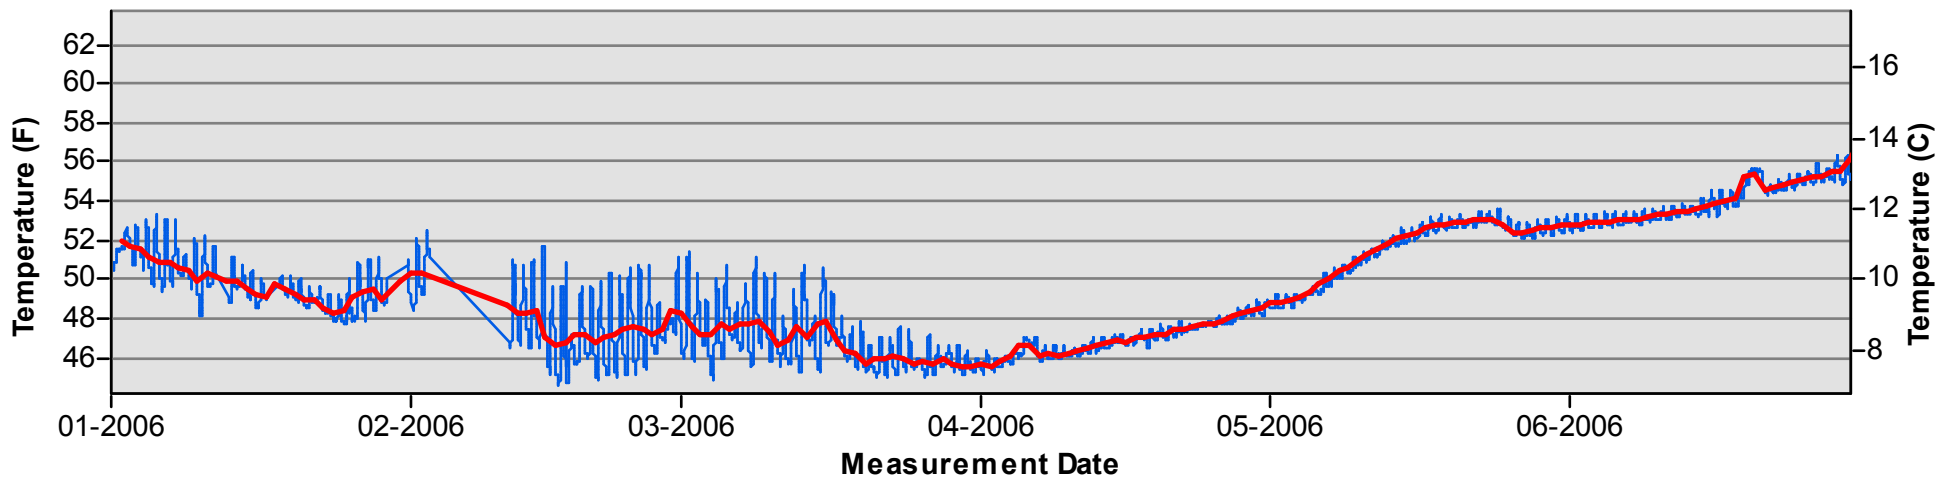

January through June