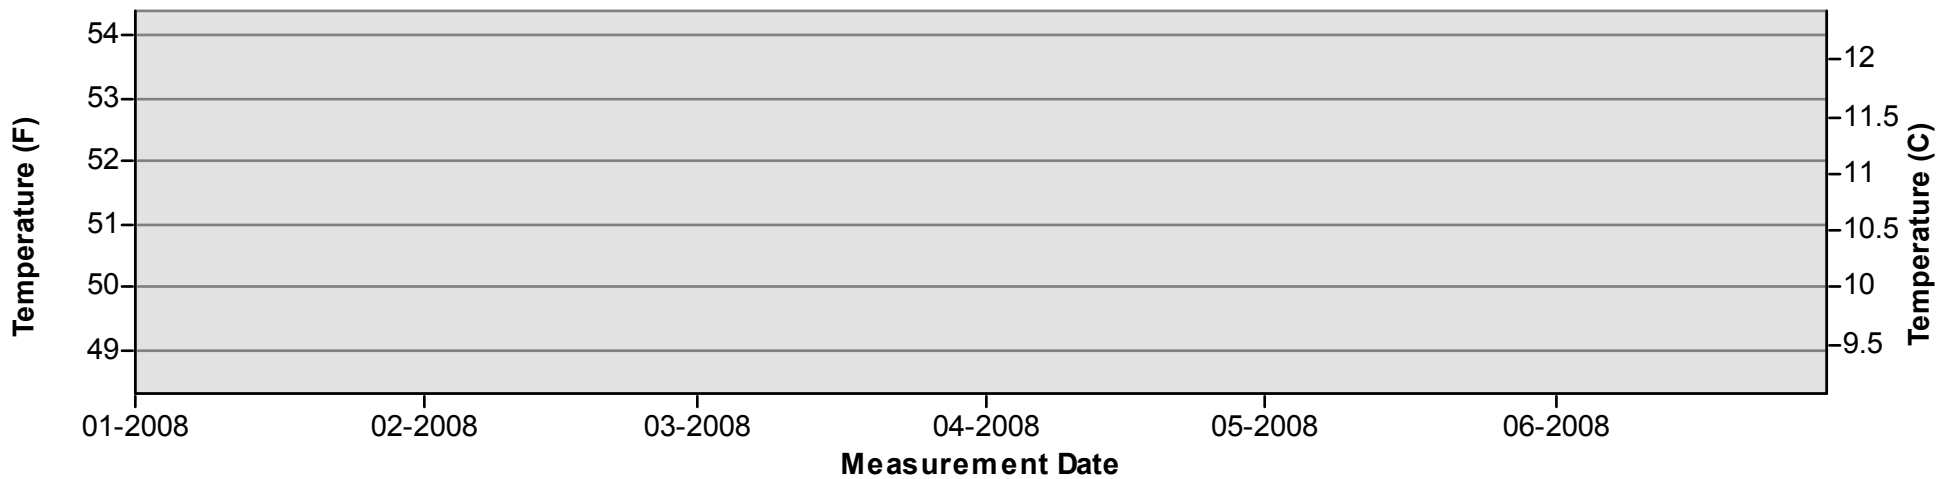

January through June