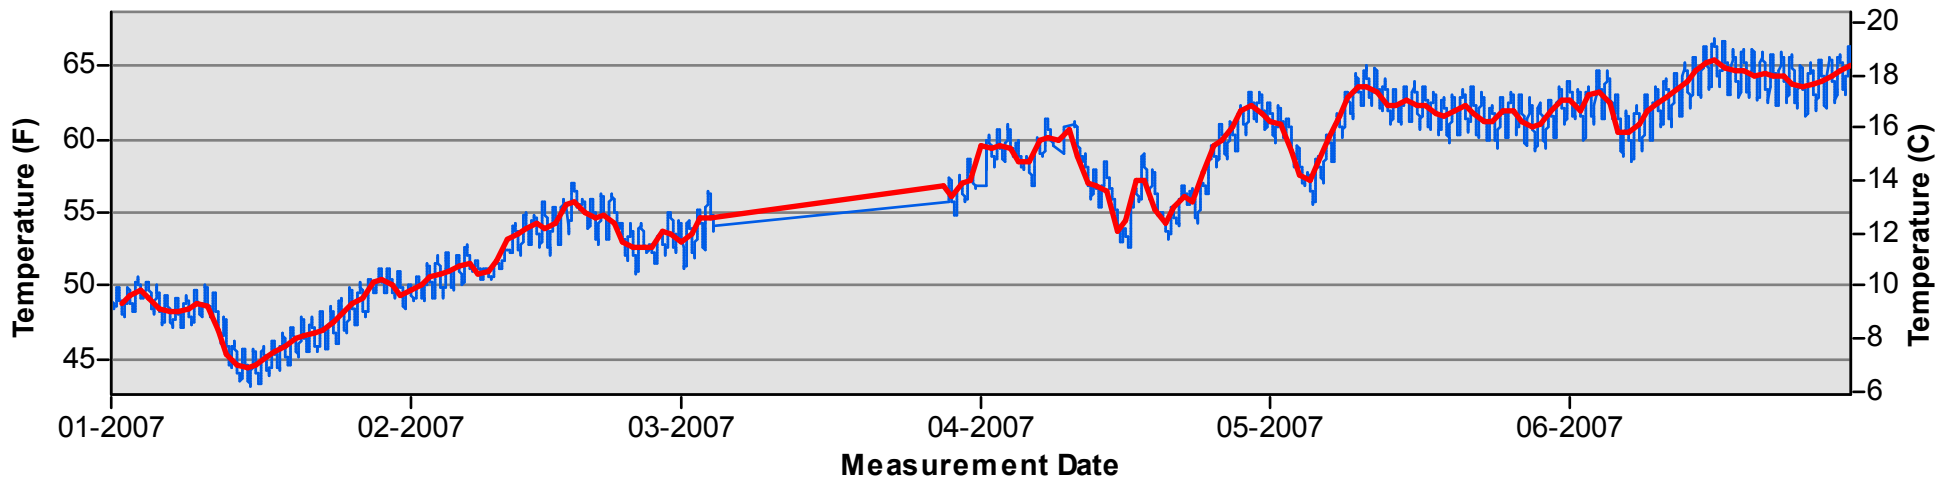

July through December

Temperature Monitoring Location

H41
2006

Key

-  Daily Average Temperature
-  Datalogger

January through June

July through December

Temperature Monitoring Location