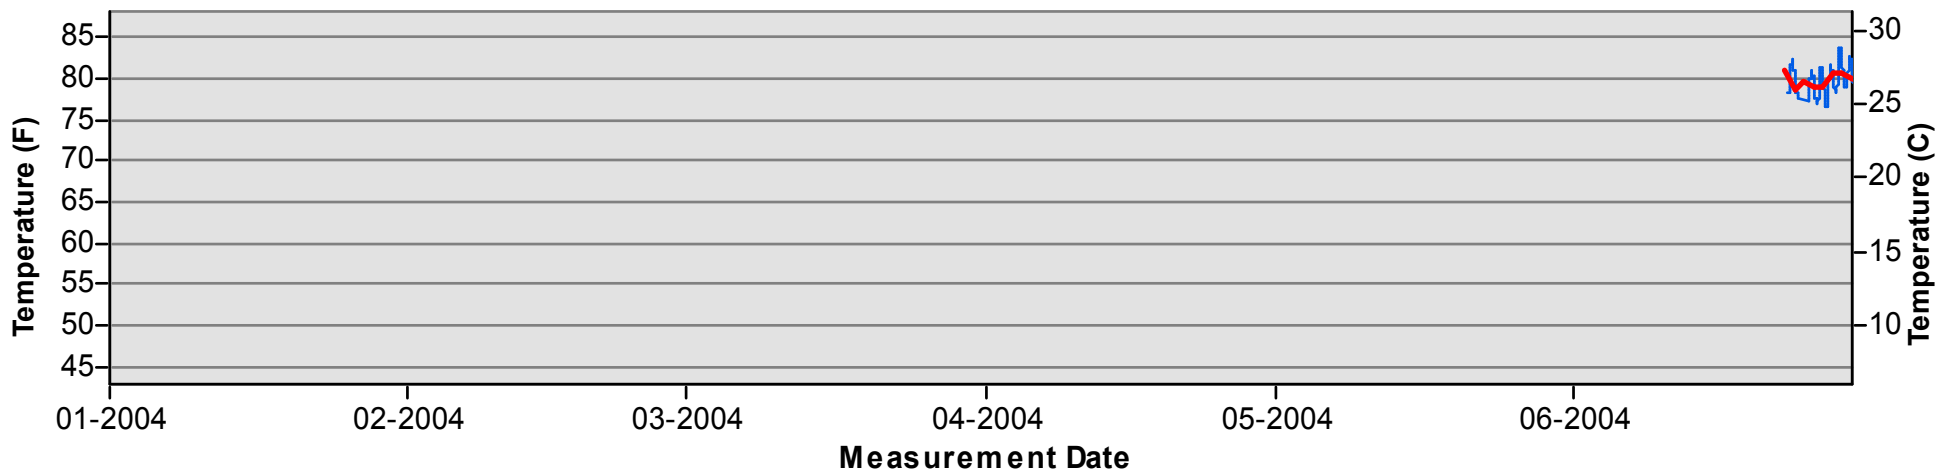

January through June

July through December

Temperature Monitoring Location

DNB
2004

Key

-  Daily Average Temperature
-  Datalogger

January through June

July through December

Temperature Monitoring Location

DNB
2005

Key

- Daily Average Temperature
- Datalogger

January through June

July through December

Temperature Monitoring Location

**DNB
2006**