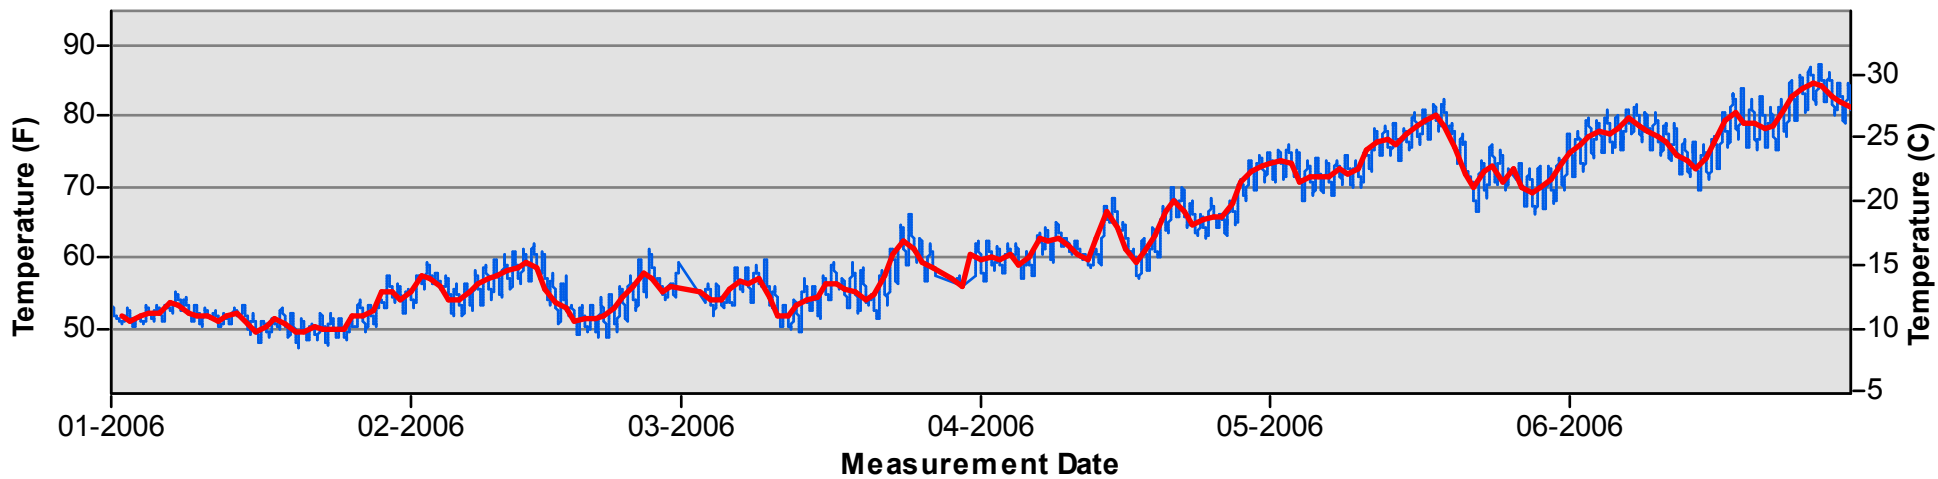

January through June