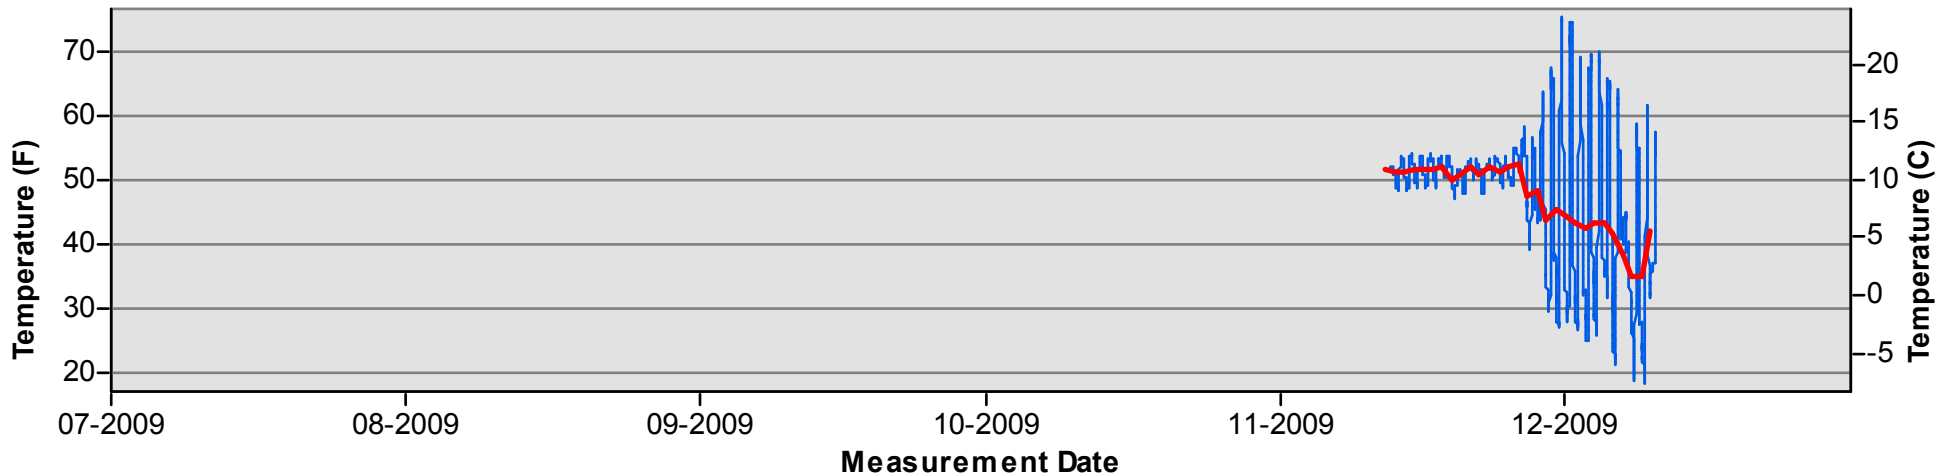

July through December

Temperature Monitoring Location

SJB
2009

Key

- Daily Average Temperature
- Datalogger