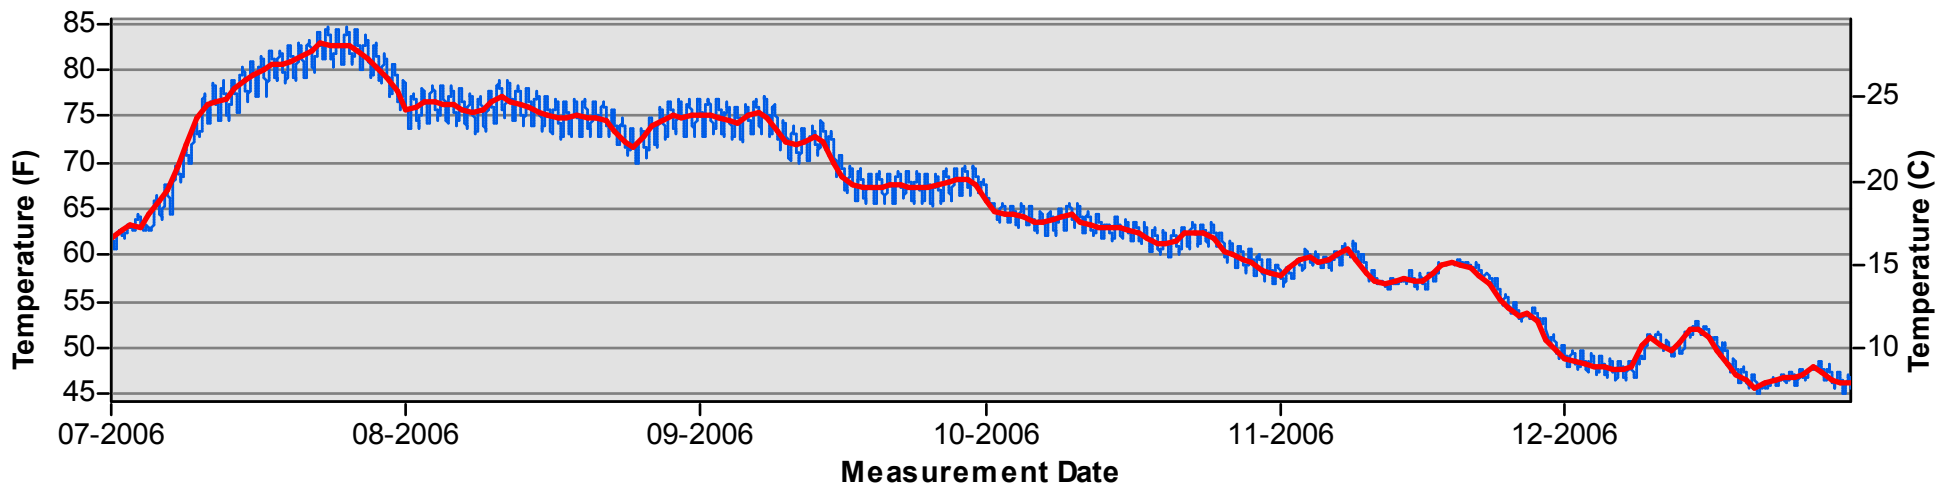

January through June

July through December

Temperature Monitoring Location

DNB
2004

Key

-  Daily Average Temperature
-  Datalogger

January through June

July through December

Temperature Monitoring Location

DNB
2005

Key

- Daily Average Temperature
- Datalogger

January through June

July through December

Temperature Monitoring Location

**DNB
2006**

Key

- Daily Average Temperature
- Datalogger

January through June

July through December

Temperature Monitoring Location

DNB
2007

Key

- Daily Average Temperature
- Datalogger