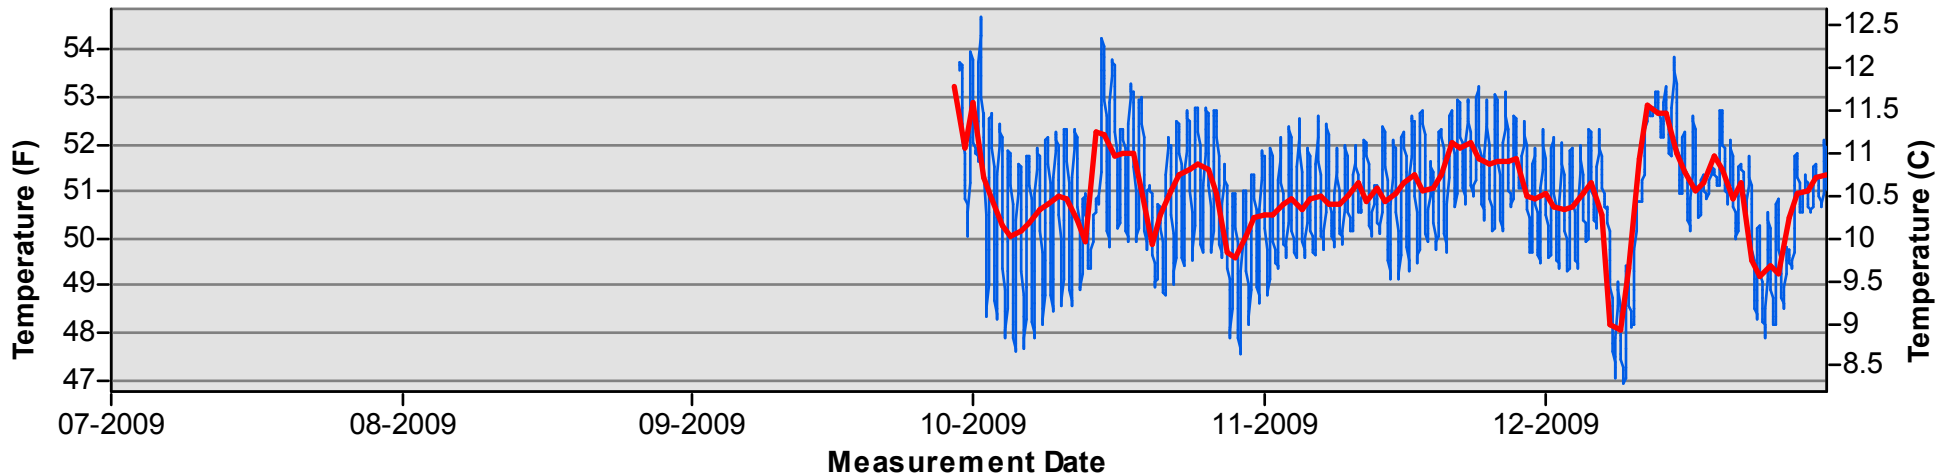

July through December

Temperature Monitoring Location

SJRBR2

2009

Key

Daily Average Temperature

Datalogger