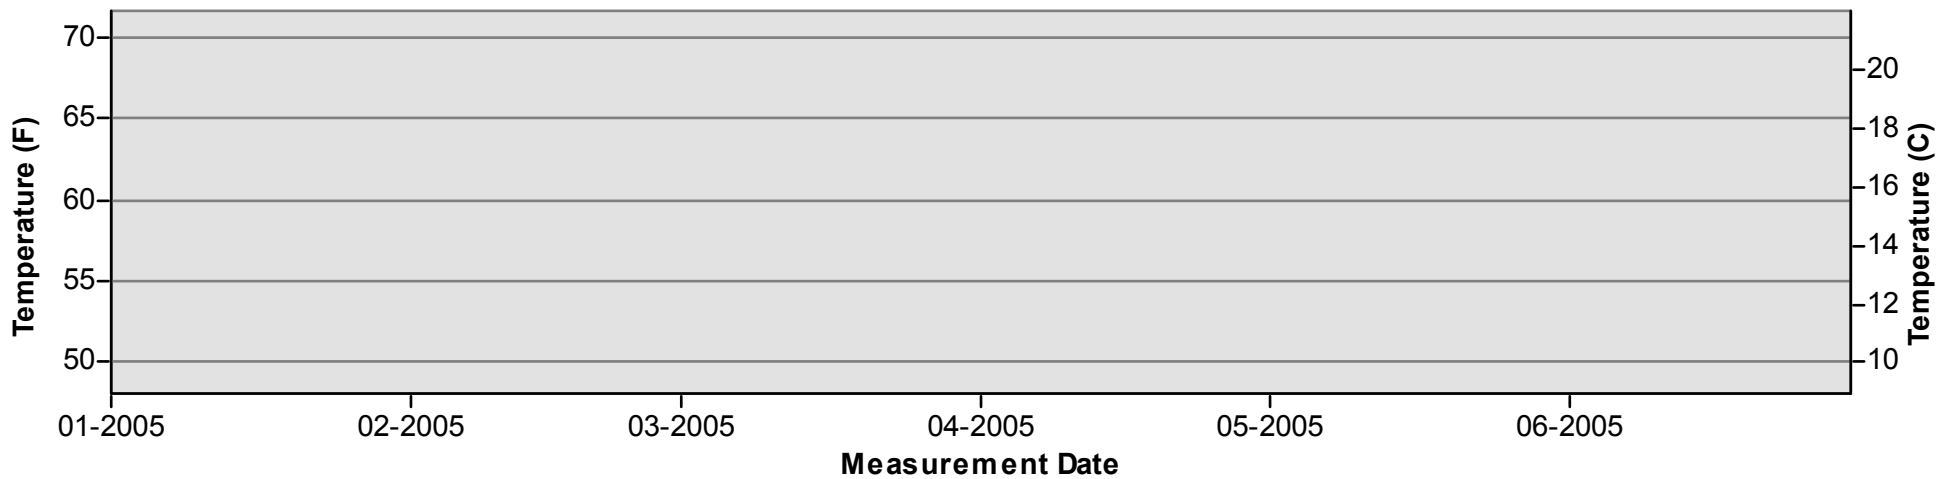

January through June