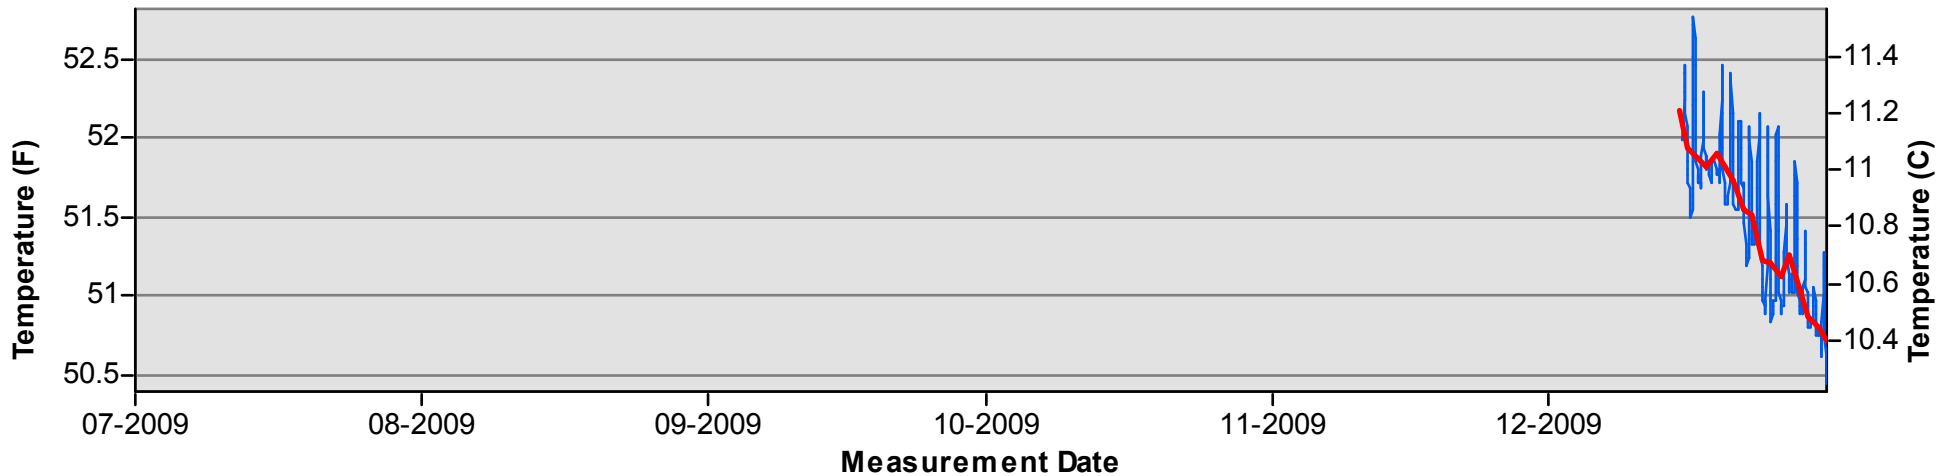

January through June

July through December

Temperature Monitoring Location

SJRBSS
2009

Key

- Daily Average Temperature
- Datalogger

January through June

July through December