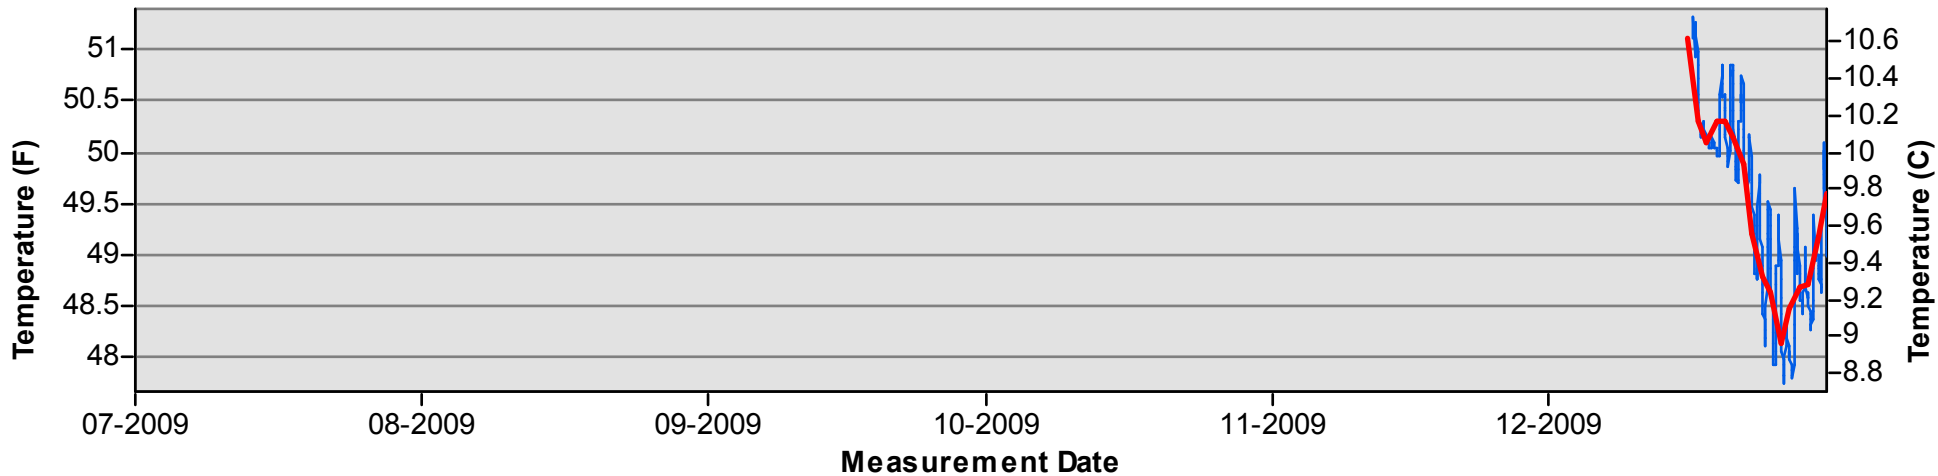

Key

 Daily Average Temperature

 Datalogger

January through June

July through December

Temperature Monitoring Location

SJRGPA3

2009