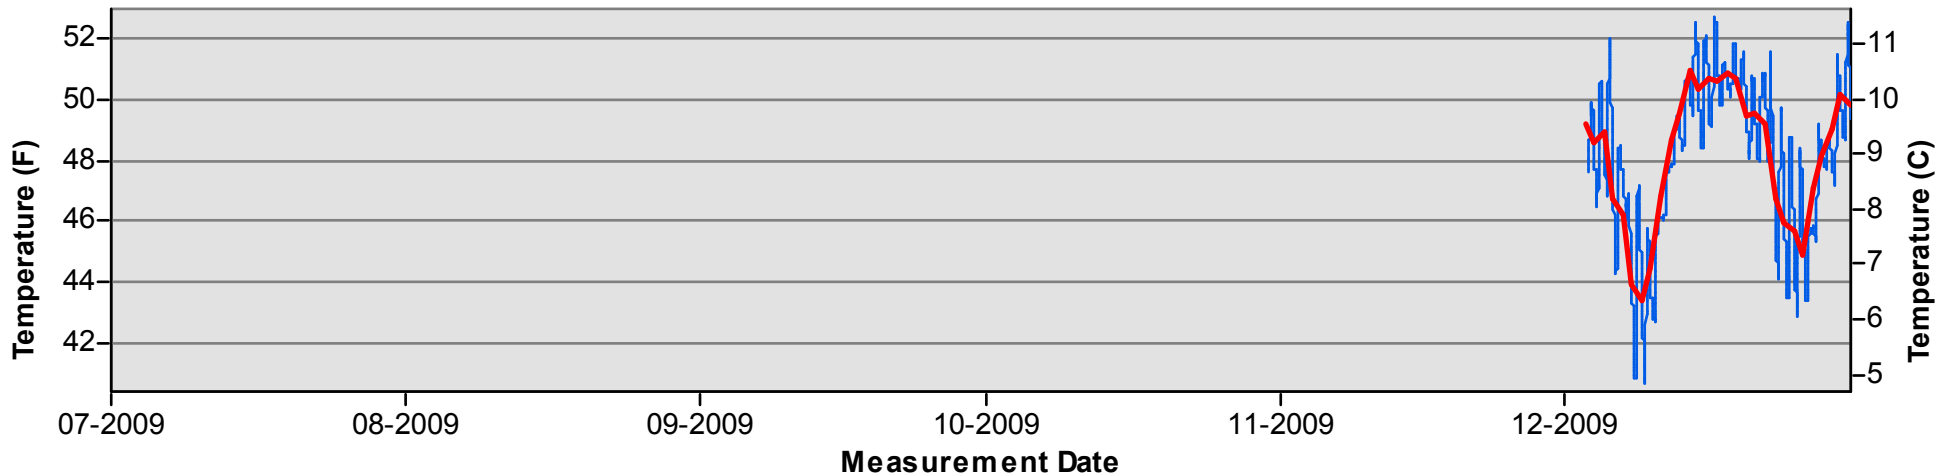

Temperature Monitoring Location

MSG
2009

Key

-  Daily Average Temperature
-  Datalogger

January through June

July through December

Temperature Monitoring Location

SDP
2009