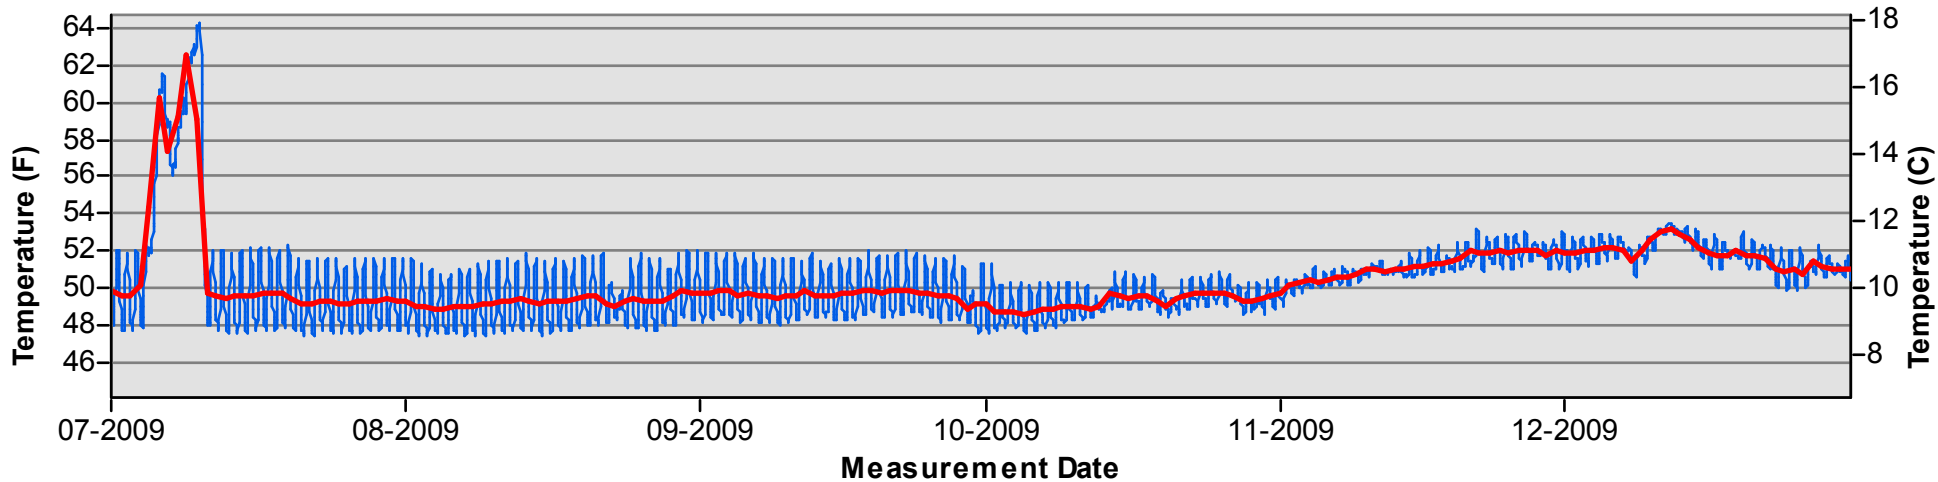

July through December

Temperature Monitoring Location

SJRFB
2009

Key

- —▲— Daily Average Temperature
- —▲— Datalogger