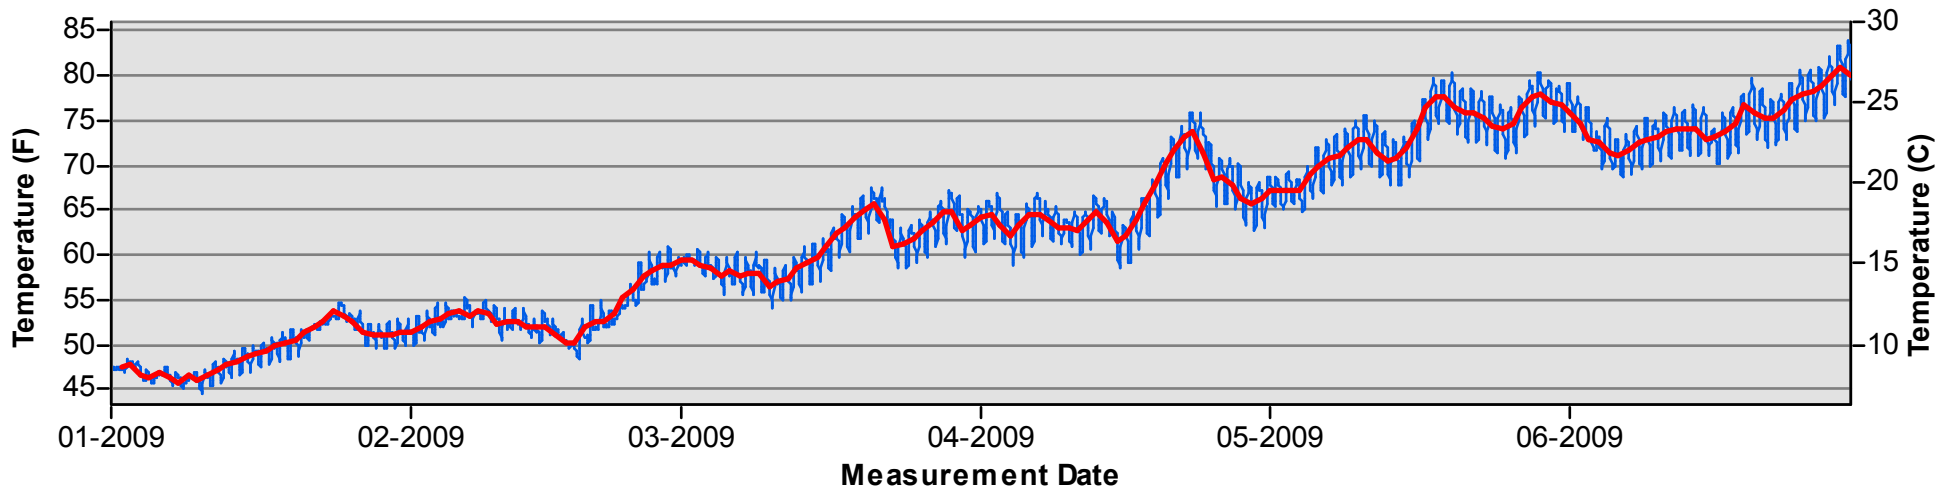

- Daily Average Temperature
- Datalogger

January through June

July through December

Temperature Monitoring Location

SJRMU
2008

Key

- Daily Average Temperature
- Datalogger

January through June