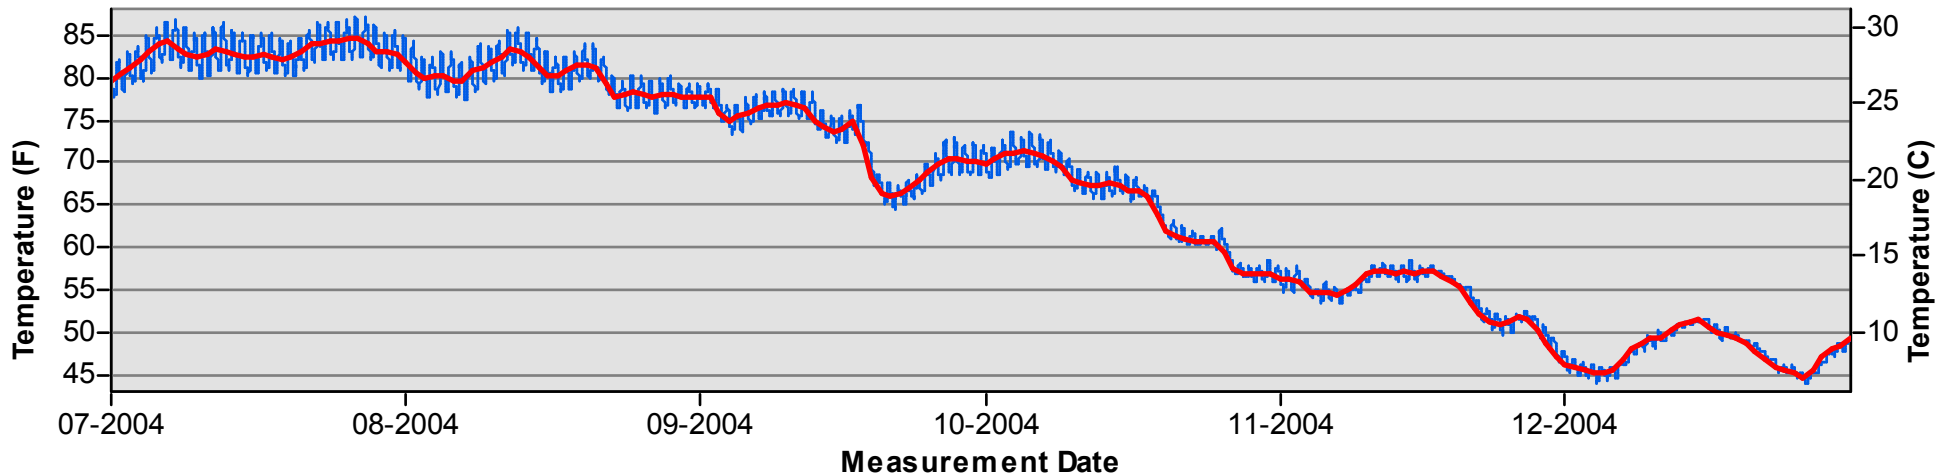

January through June

July through December

Temperature Monitoring Location

DNB
2004

Key

-  Daily Average Temperature
-  Datalogger

January through June

July through December

Temperature Monitoring Location

DNB
2005

Key

- Daily Average Temperature
- Datalogger

January through June

July through December

Temperature Monitoring Location

**DNB
2006**