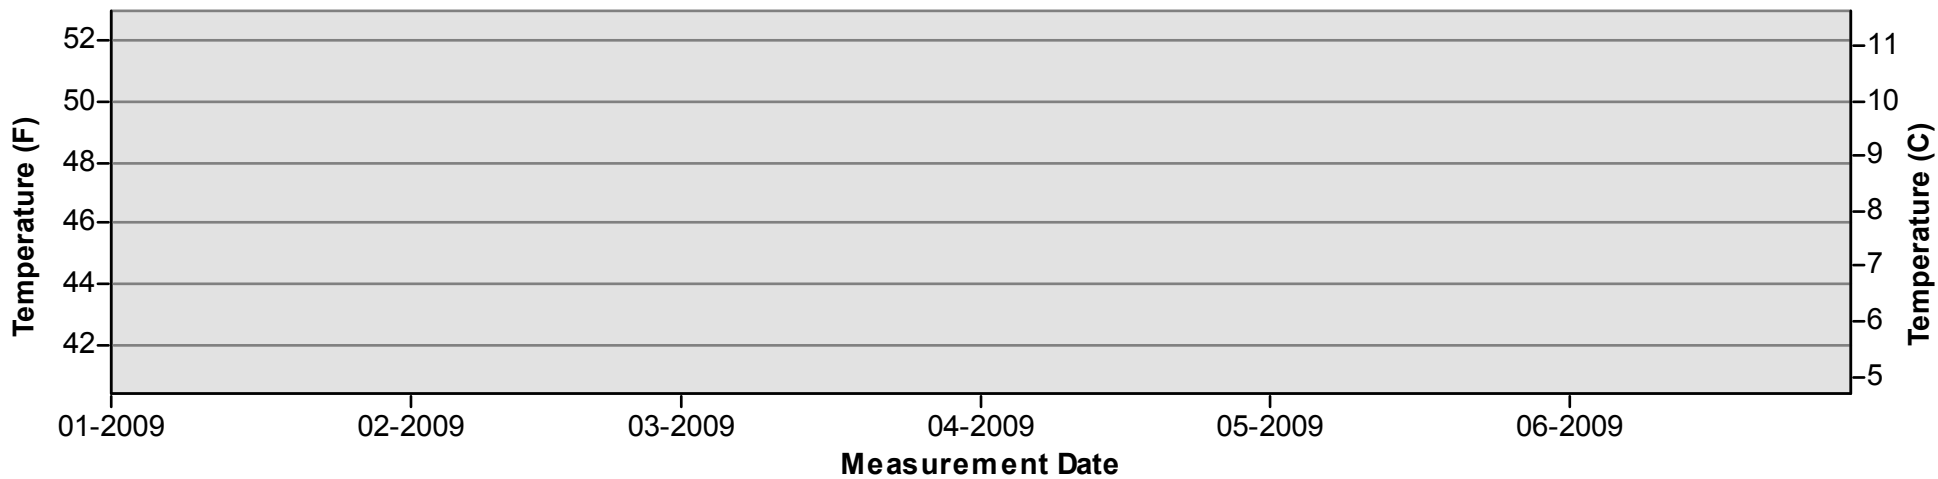

January through June