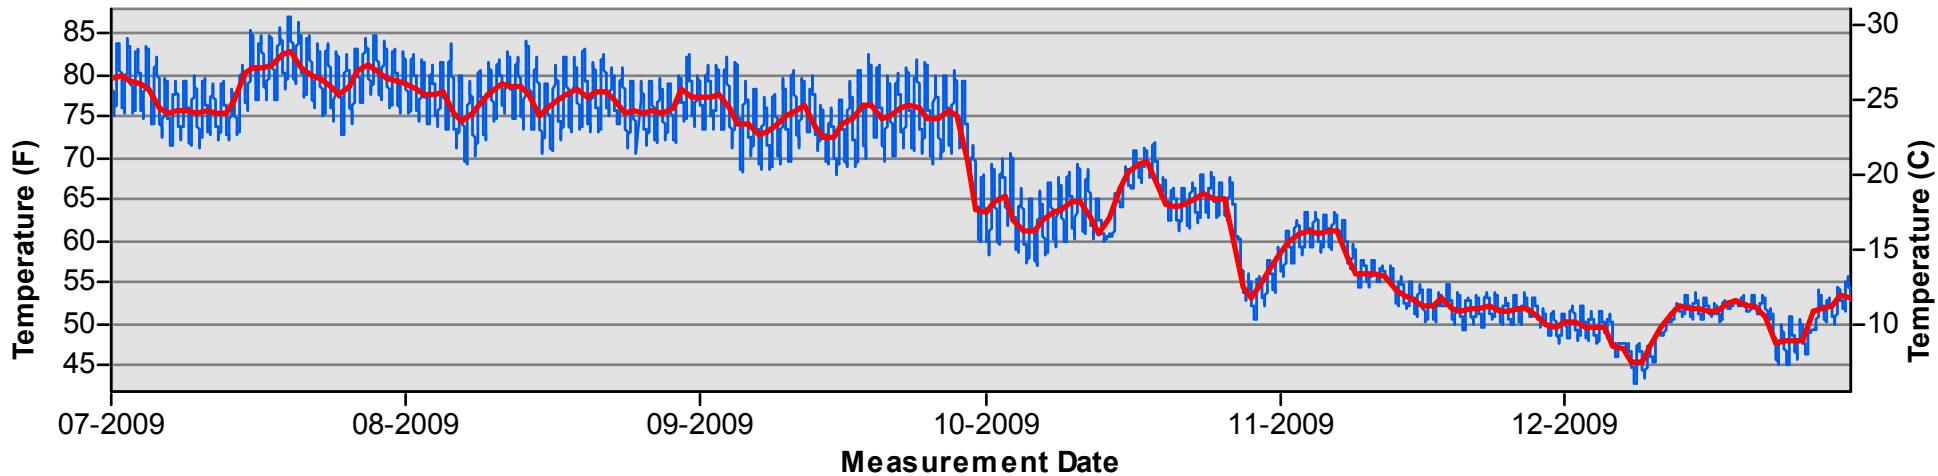

July through December

SAN JOAQUIN RIVER
RESTORATION PROGRAM

Temperature Monitoring Location

SSH
2009

Key

- Daily Average Temperature
- Datalogger