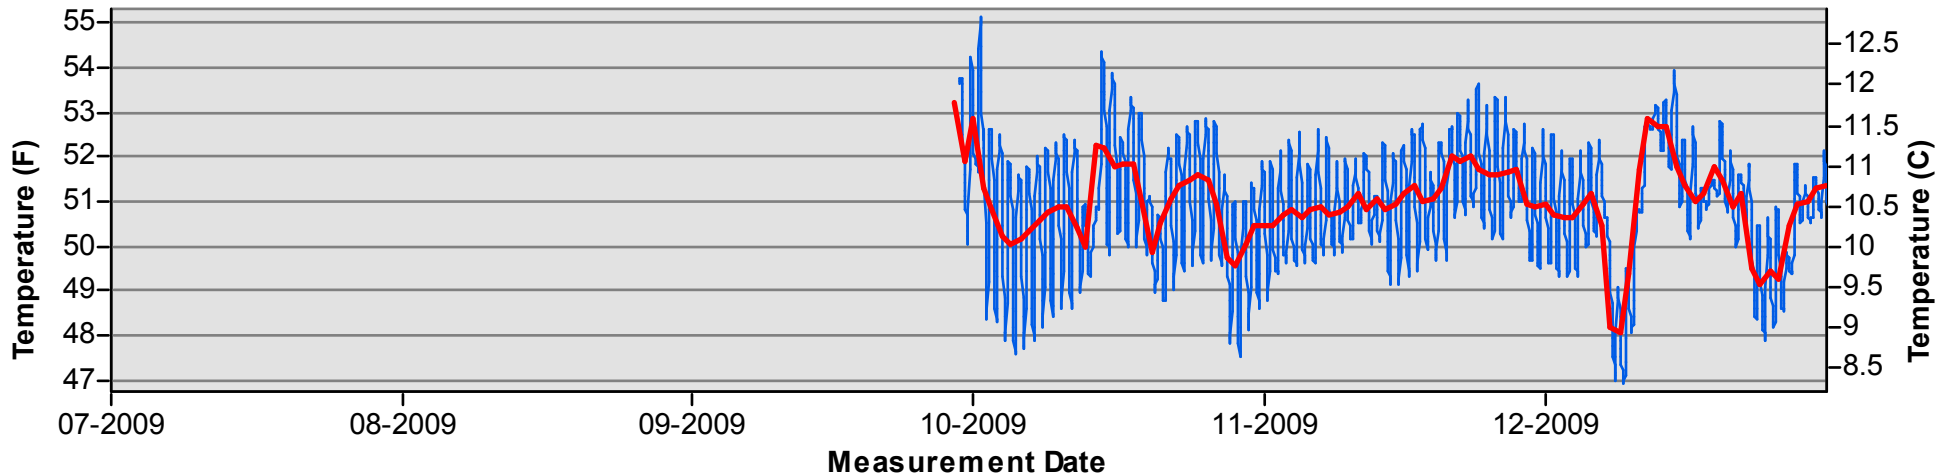

July through December

Temperature Monitoring Location

SJRBR1
2009

Key

- Red line: Daily Average Temperature
- Blue line: Datalogger