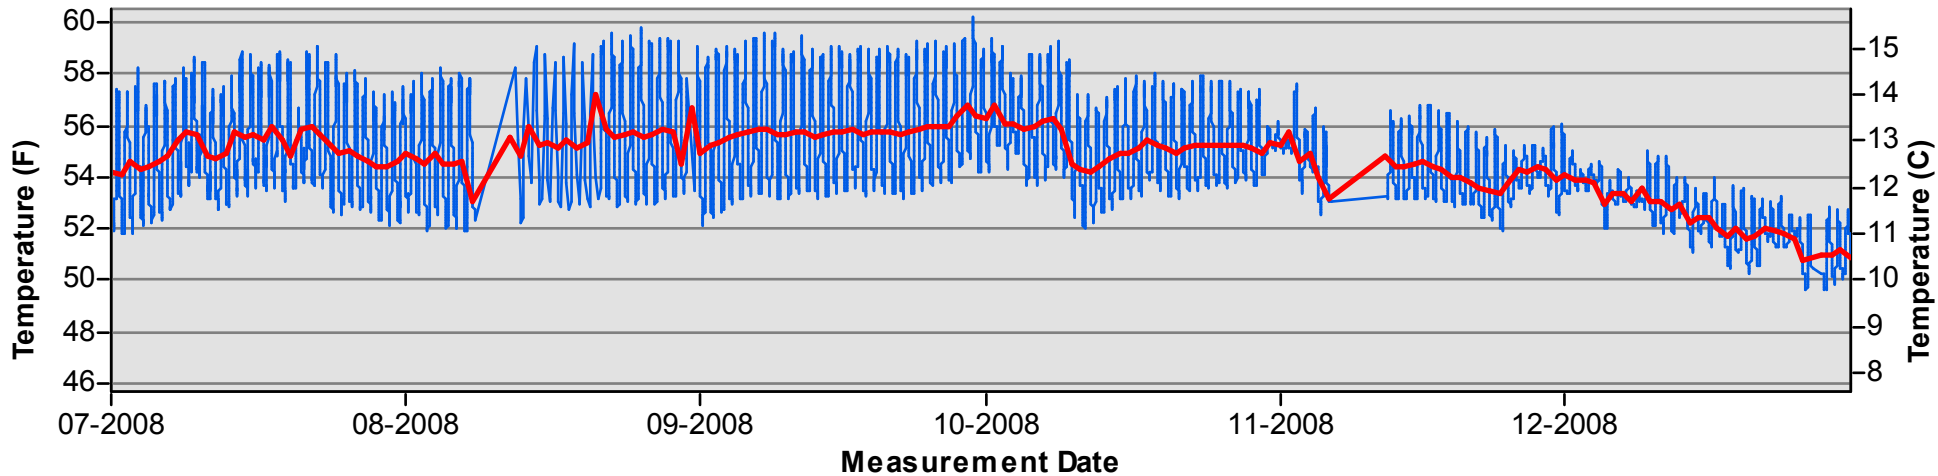

Key

- Daily Average Temperature
- Datalogger

January through June

July through December

Temperature Monitoring Location

SJF
2007

Key

- ▲— Daily Average Temperature
- ▲— Datalogger

January through June

July through December

Temperature Monitoring Location

SJF
2008

Key

- Red line with triangle: Daily Average Temperature
- Blue line with triangle: Datalogger

January through June

July through December