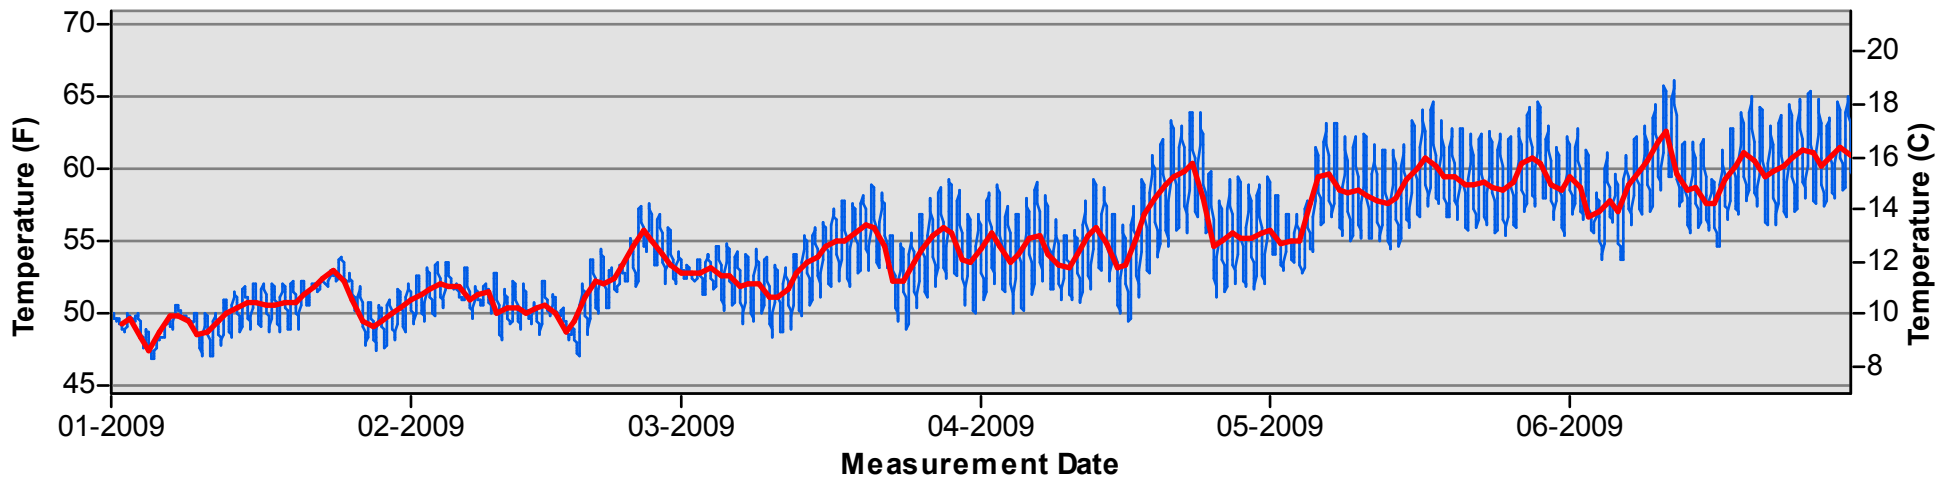

-  Daily Average Temperature
-  Datalogger

January through June

July through December

Temperature Monitoring Location

SJRWU1
2008

Key

-  Daily Average Temperature
-  Datalogger

January through June