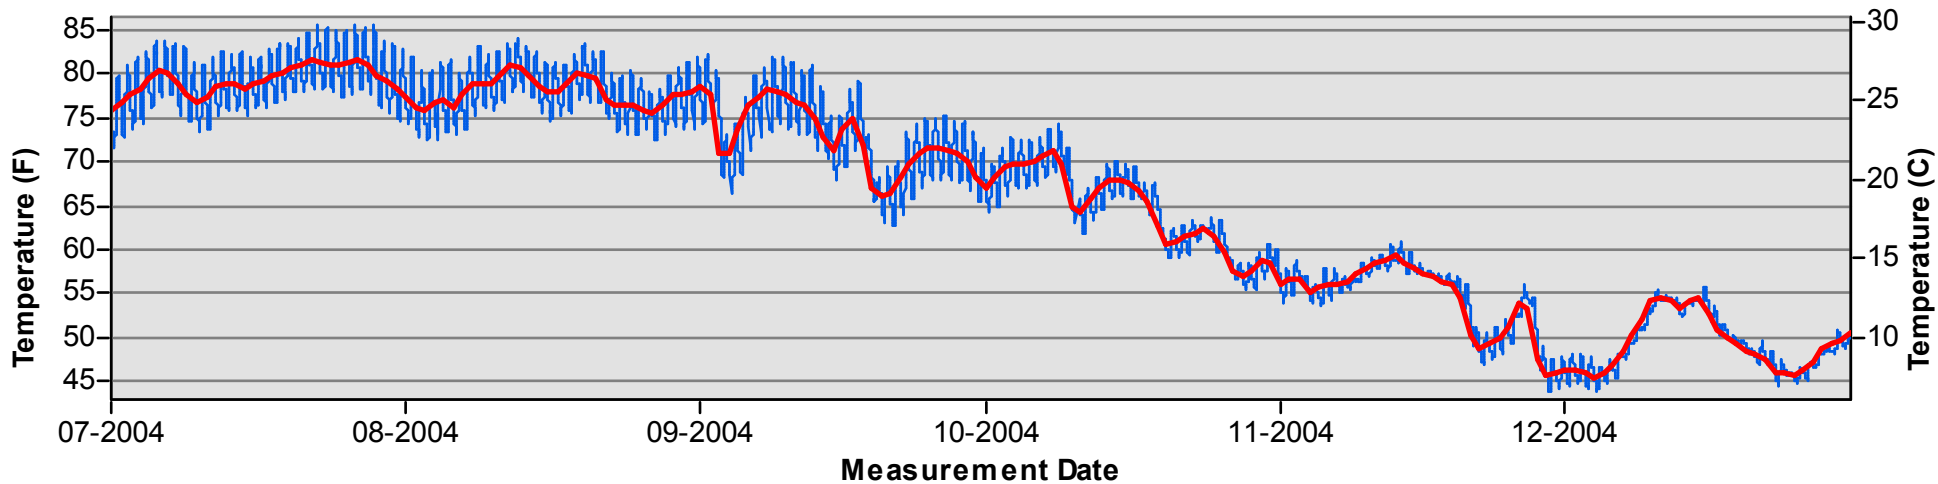

- Daily Average Temperature
- Datalogger

January through June

July through December

Temperature Monitoring Location

H41
2009

Key

- Daily Average Temperature
- Datalogger

January through June

July through December

Temperature Monitoring Location

MSG
2004

Key

-  Daily Average Temperature
-  Datalogger

January through June

July through December

Temperature Monitoring Location