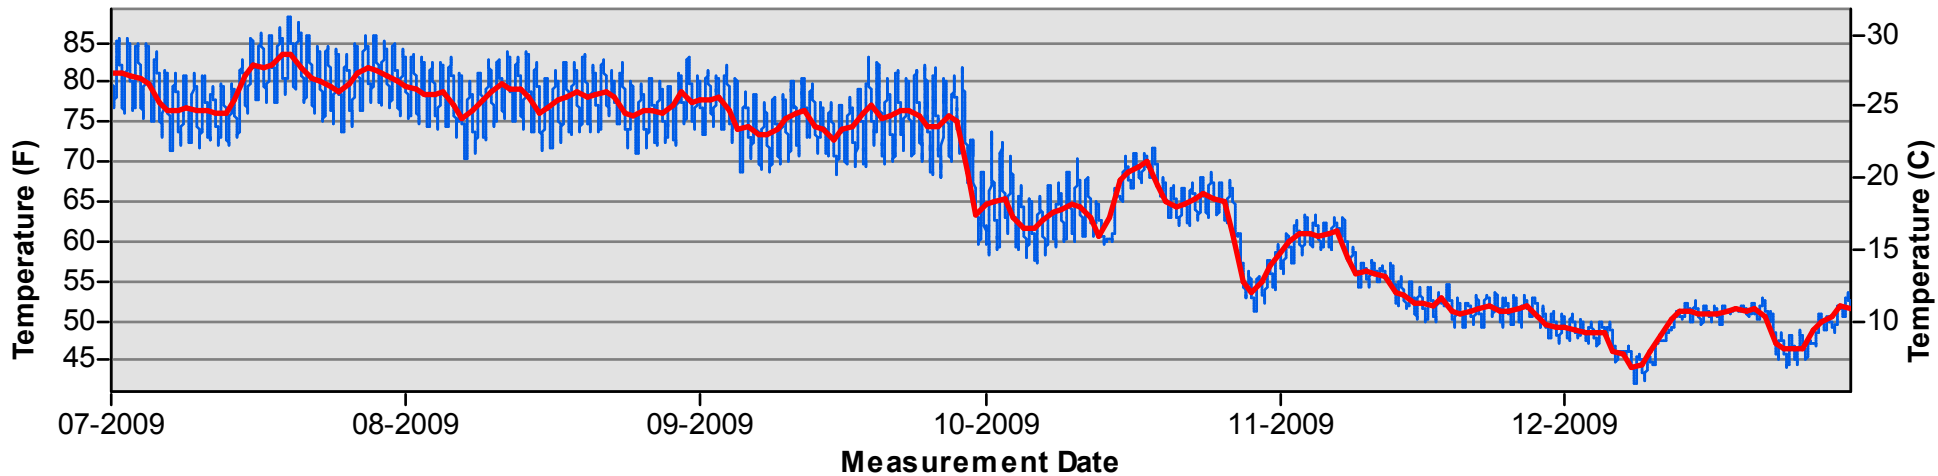

July through December

Temperature Monitoring Location

FFB
2007

Key

-  Daily Average Temperature
-  Datalogger

January through June

July through December

Temperature Monitoring Location

FFB
2008

Key

- Daily Average Temperature
- Datalogger

January through June

July through December

Temperature Monitoring Location

FFB
2009

Key