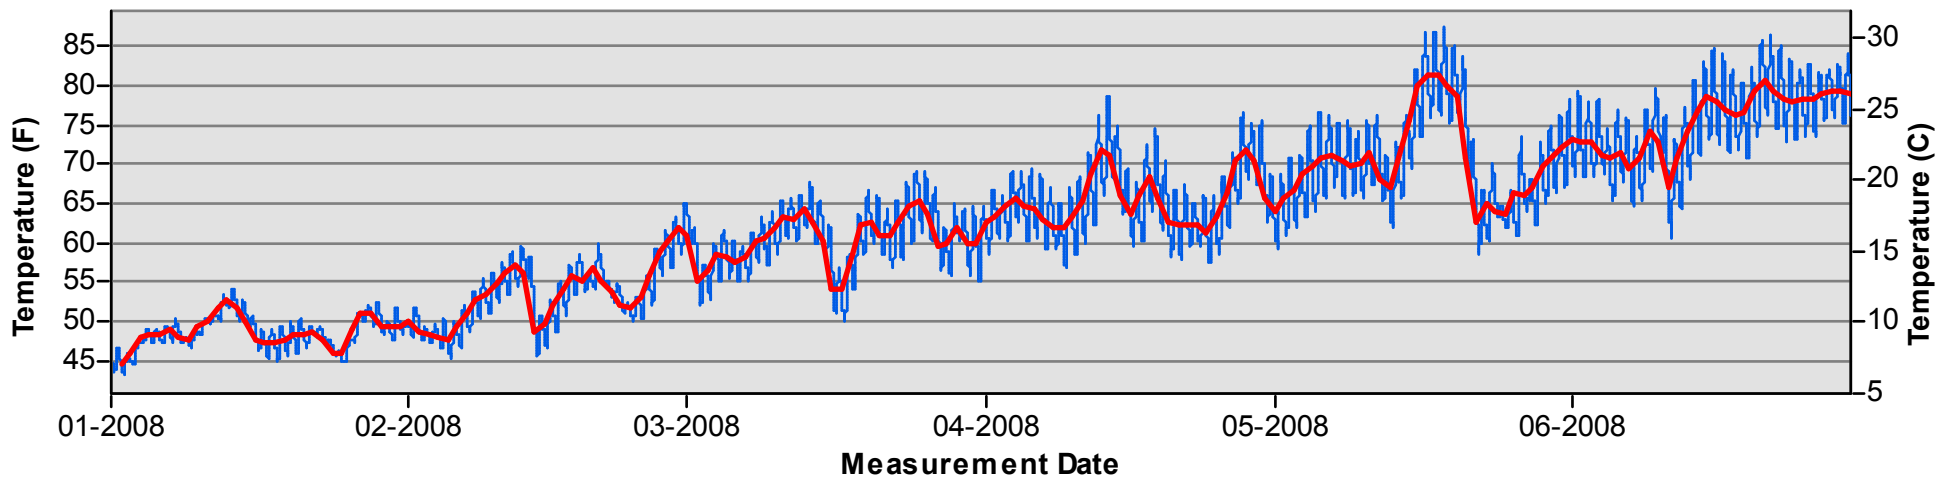

January through June