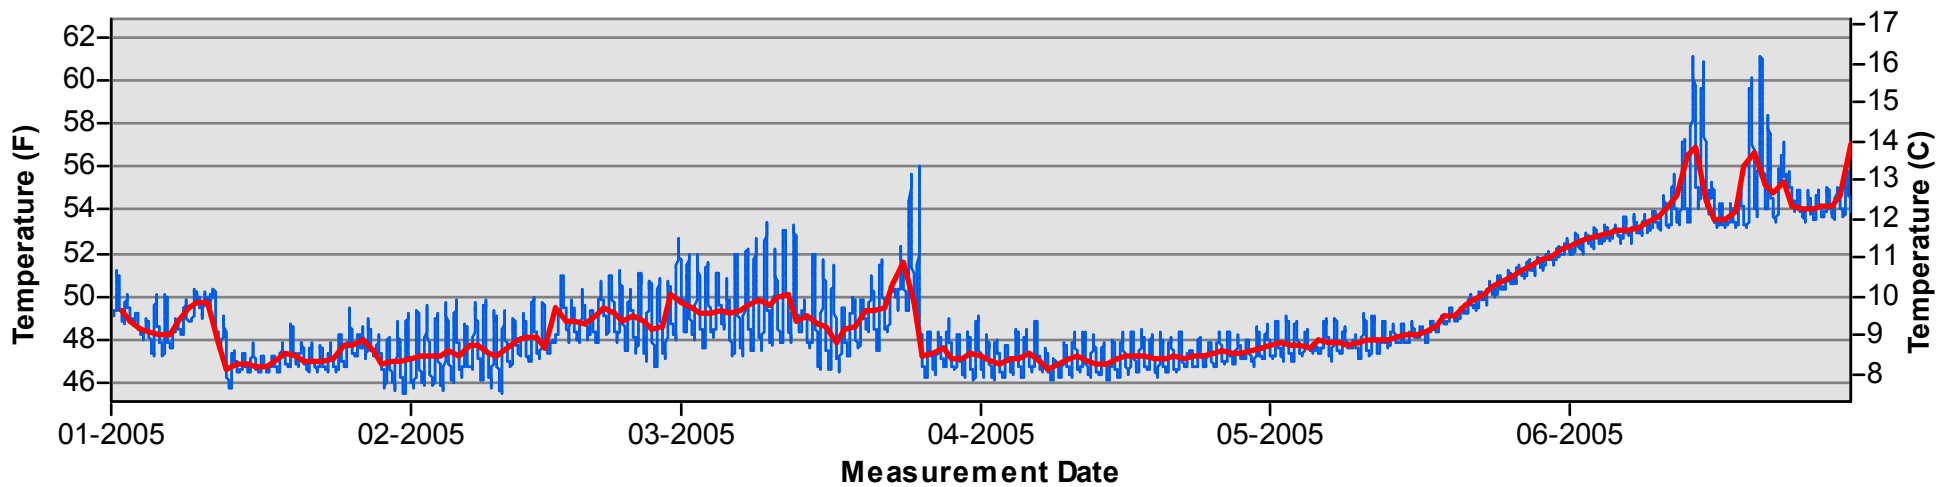

January through June

July through December

Temperature Monitoring Location

SJF
2004

Key

- Daily Average Temperature
- Datalogger

January through June

July through December