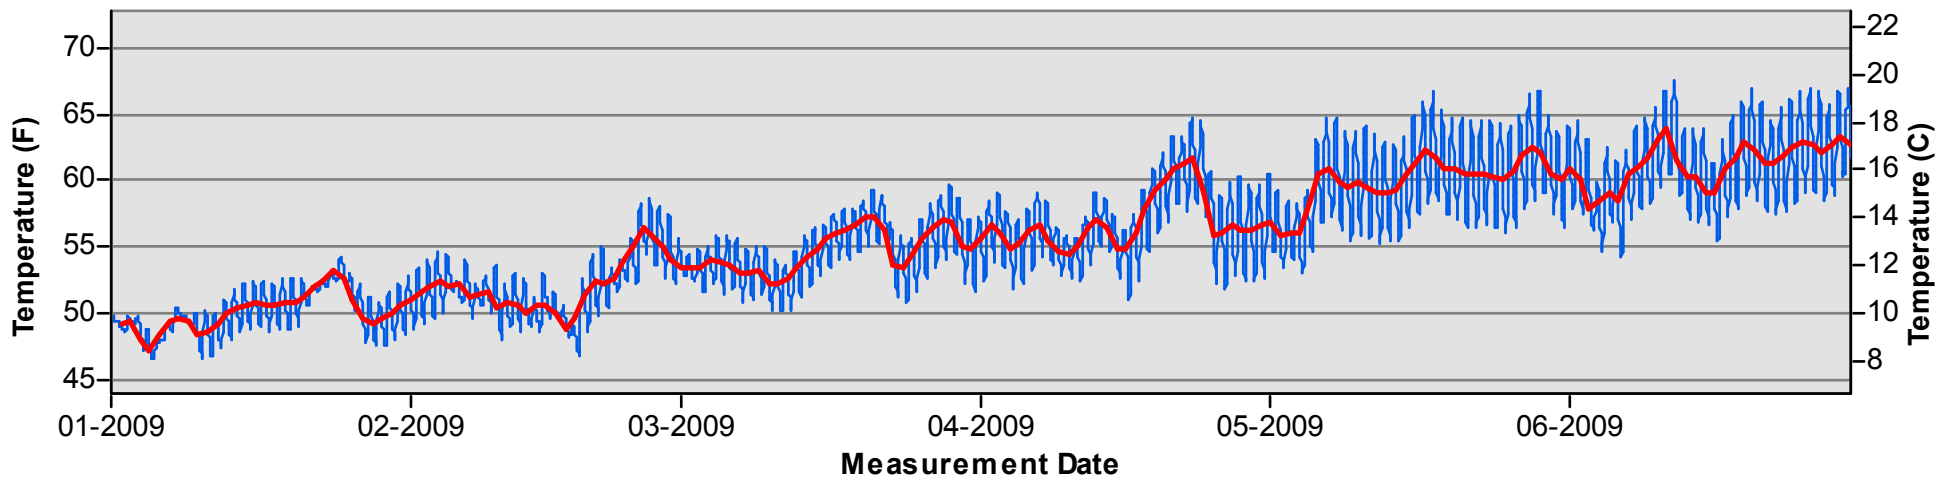

-  Daily Average Temperature
-  Datalogger

January through June

July through December

Temperature Monitoring Location

SJRRRI
2008

Key

- Daily Average Temperature
- Datalogger

January through June