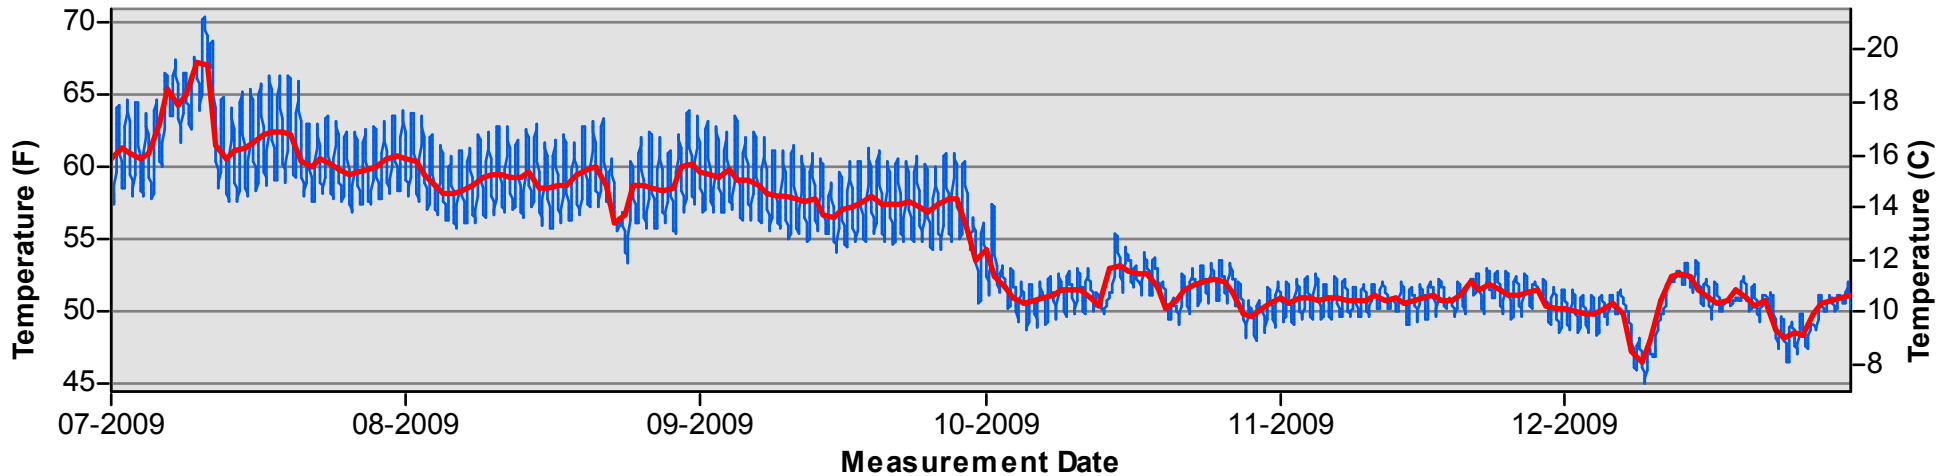

July through December

Temperature Monitoring Location

SJRWU1
2009

Key

- Daily Average Temperature
- Datalogger