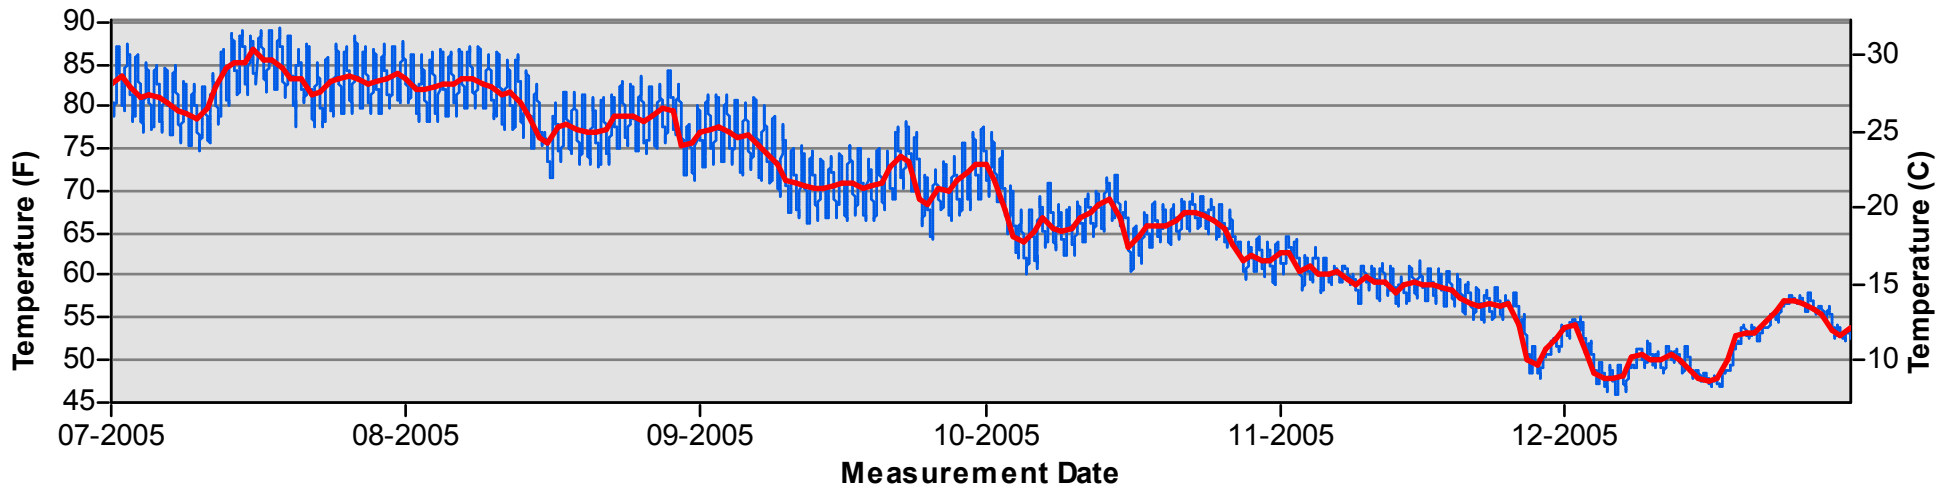

July through December

Temperature Monitoring Location

MSG
2004

Key

-  Daily Average Temperature
-  Datalogger

January through June

July through December

Temperature Monitoring Location