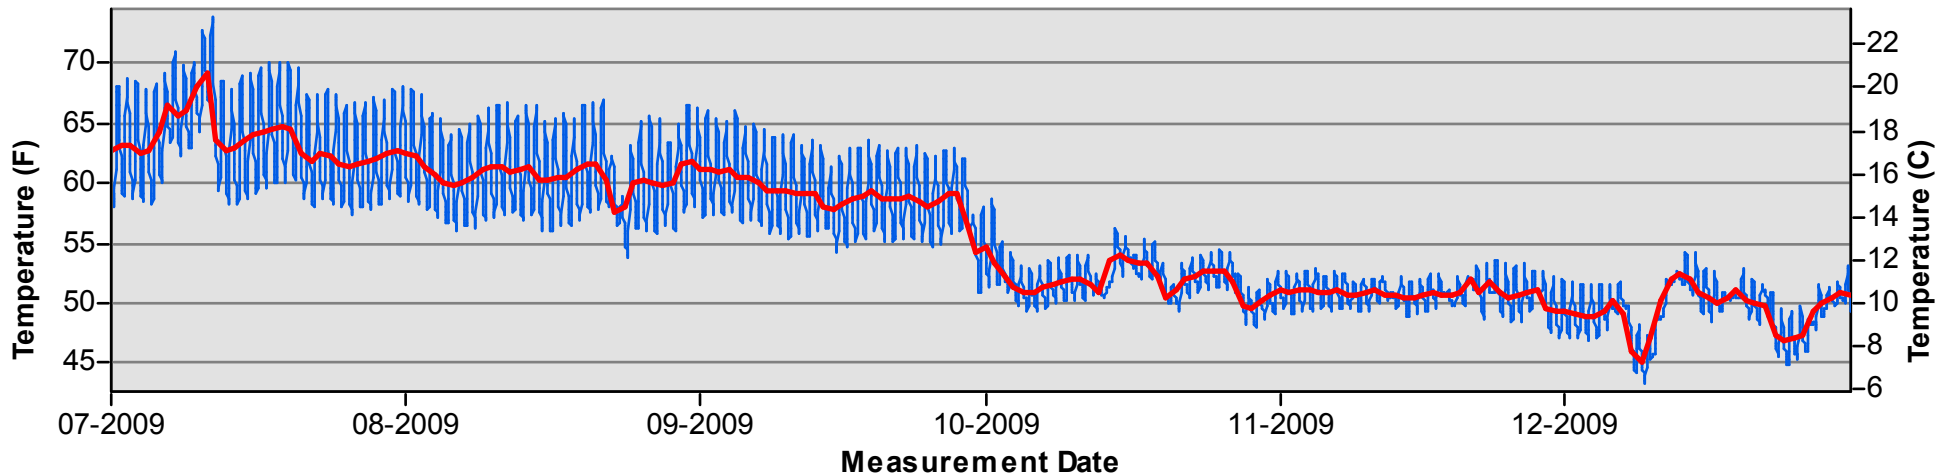

**SJRRB
2008**

Key

- Daily Average Temperature
- Datalogger

January through June

July through December

Temperature Monitoring Location

SJRRB
2009

Key