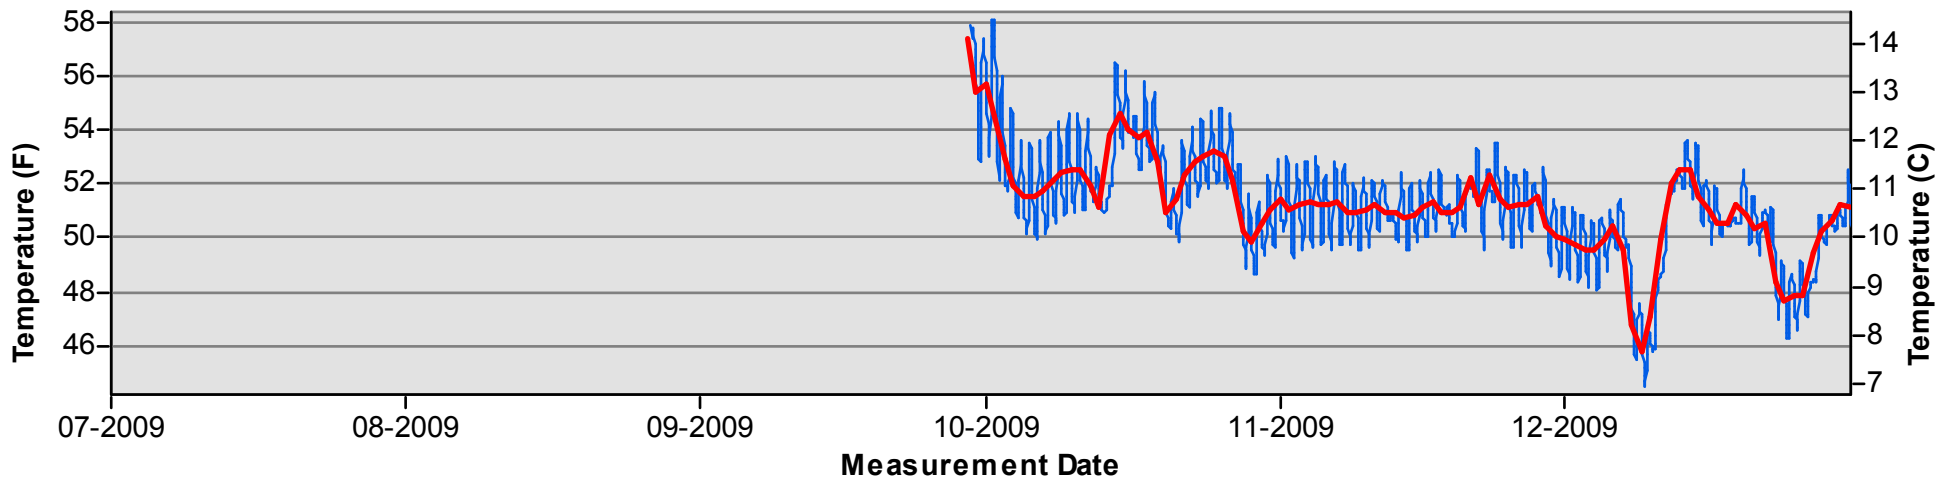

July through December

Temperature Monitoring Location

SJRSTV 2009

Key

-  Daily Average Temperature
-  Datalogger

January through June

July through December

Temperature Monitoring Location