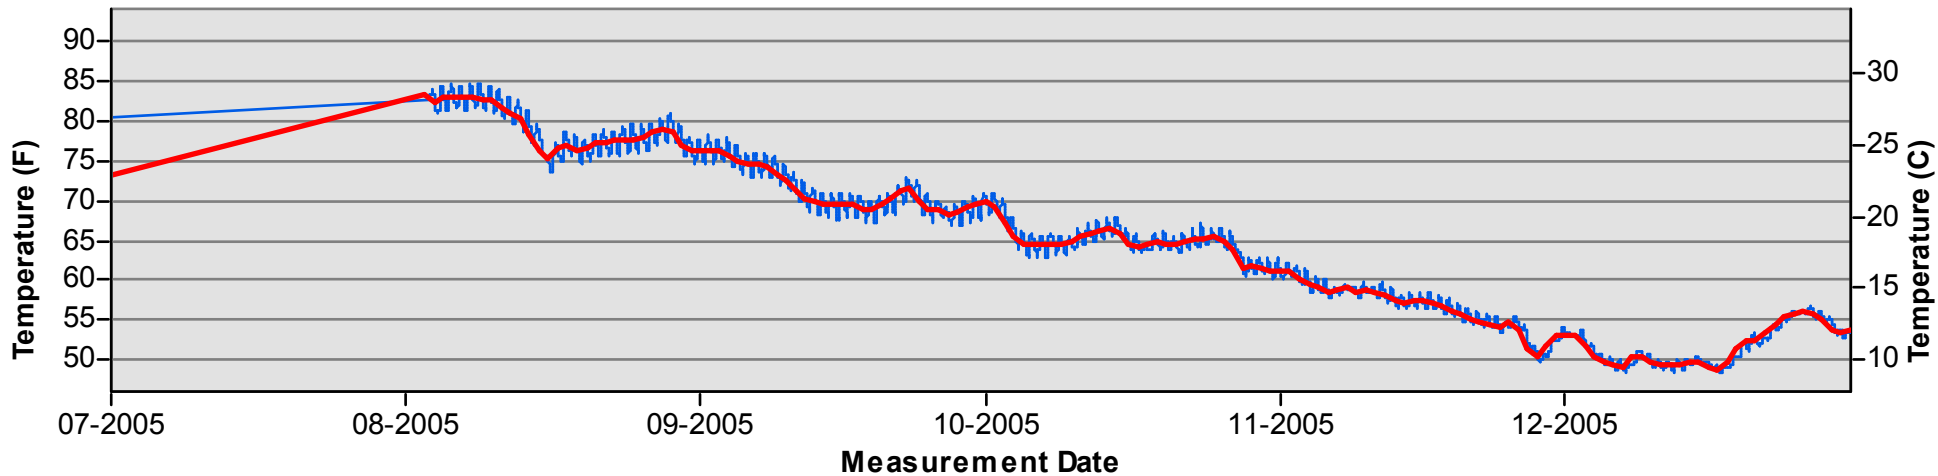

January through June

July through December

Temperature Monitoring Location

DNB
2004

Key

-  Daily Average Temperature
-  Datalogger

January through June

July through December

Temperature Monitoring Location

DNB
2005

Key

- Daily Average Temperature
- Datalogger

January through June

July through December

Temperature Monitoring Location

**DNB
2006**