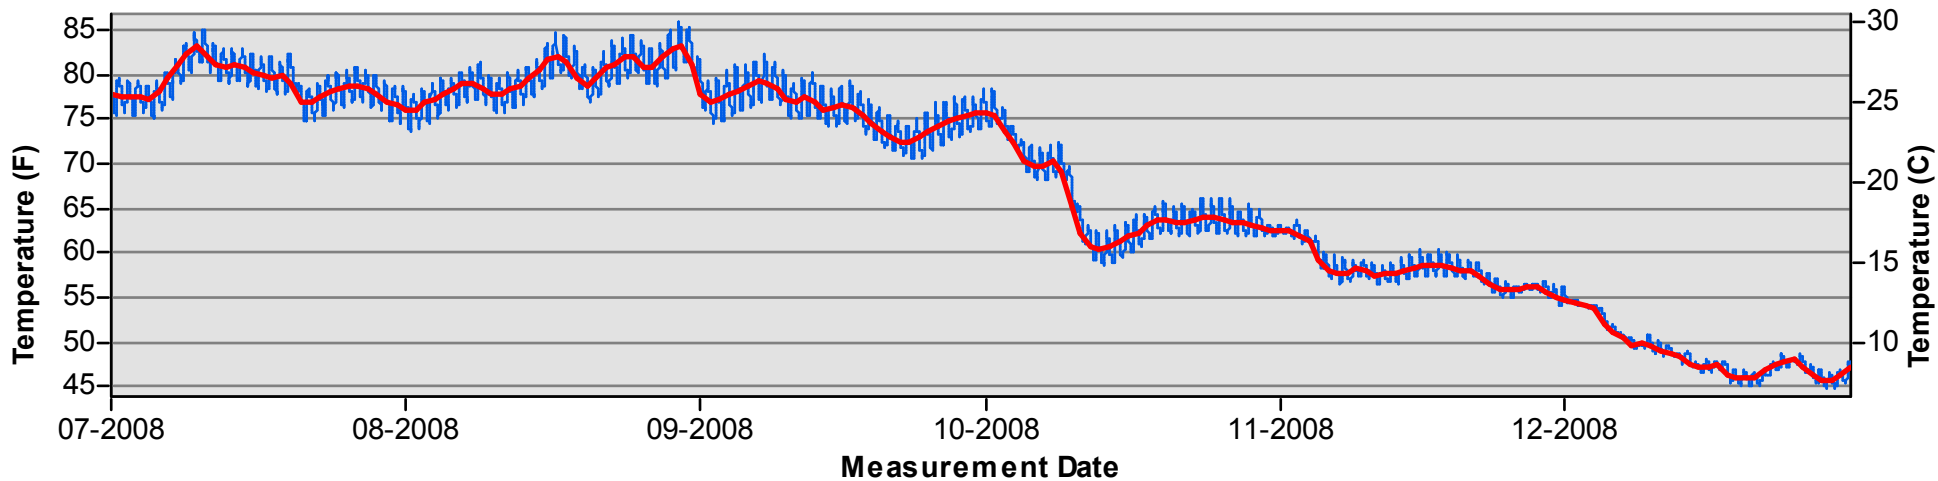

Temperature Monitoring Location

DNB
2005

Key

- Daily Average Temperature
- Datalogger

January through June

July through December

Temperature Monitoring Location

**DNB
2006**

Key

- Daily Average Temperature
- Datalogger

January through June

July through December

Temperature Monitoring Location

DNB
2007

Key

- Daily Average Temperature
- Datalogger

January through June

July through December

Temperature Monitoring Location

**DNB
2008**

Key

- Daily Average Temperature
- Datalogger

January through June

July through December