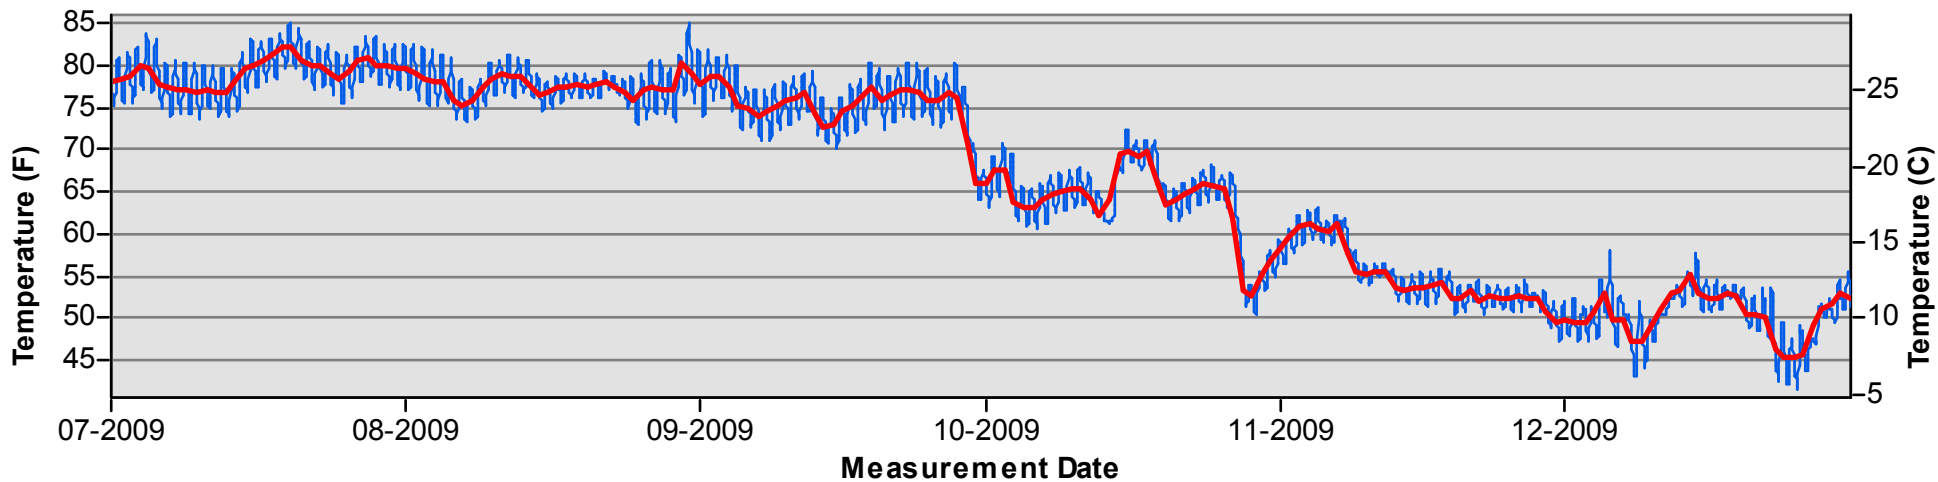

SJRSC
2009

Key

- Daily Average Temperature
- Datalogger

January through June

July through December

Temperature Monitoring Location

SJRSD
2009

Key