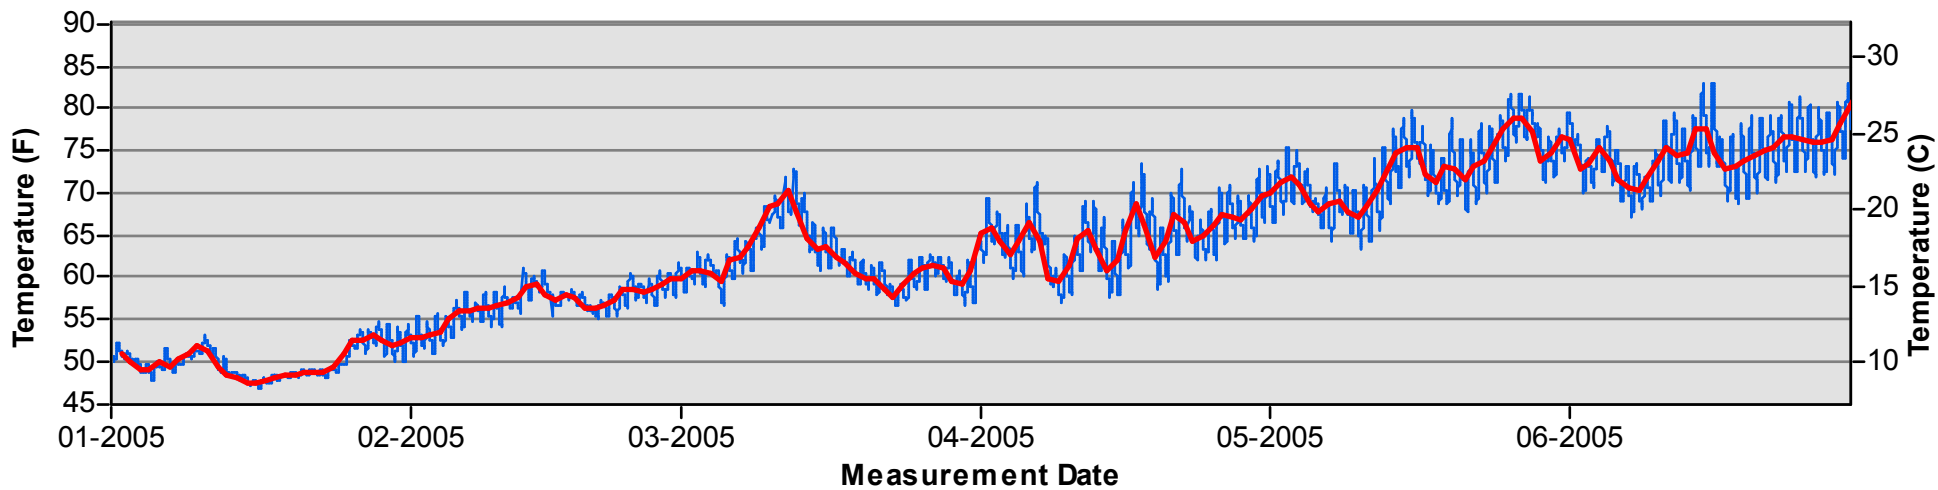

July through December

Temperature Monitoring Location

MSG
2004

Key

-  Daily Average Temperature
-  Datalogger

January through June

July through December

Temperature Monitoring Location