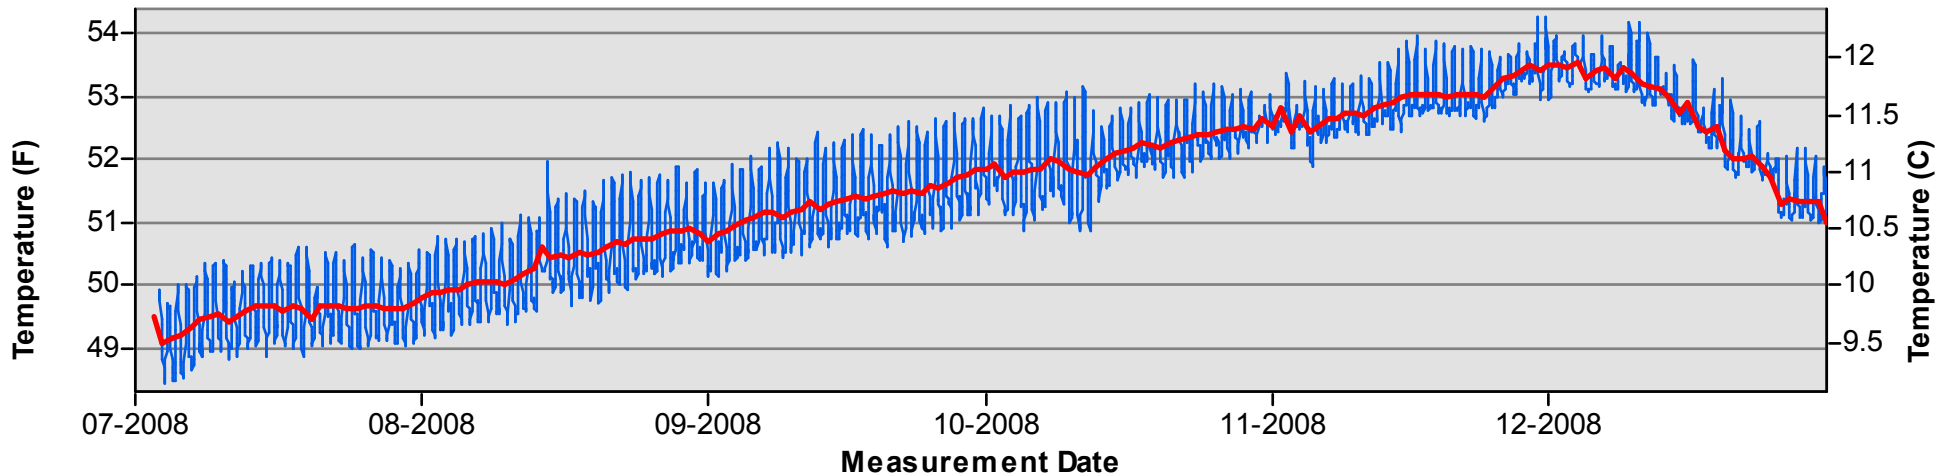

July through December

Temperature Monitoring Location

**SJRFP
2008**

Key

- Daily Average Temperature
- Datalogger