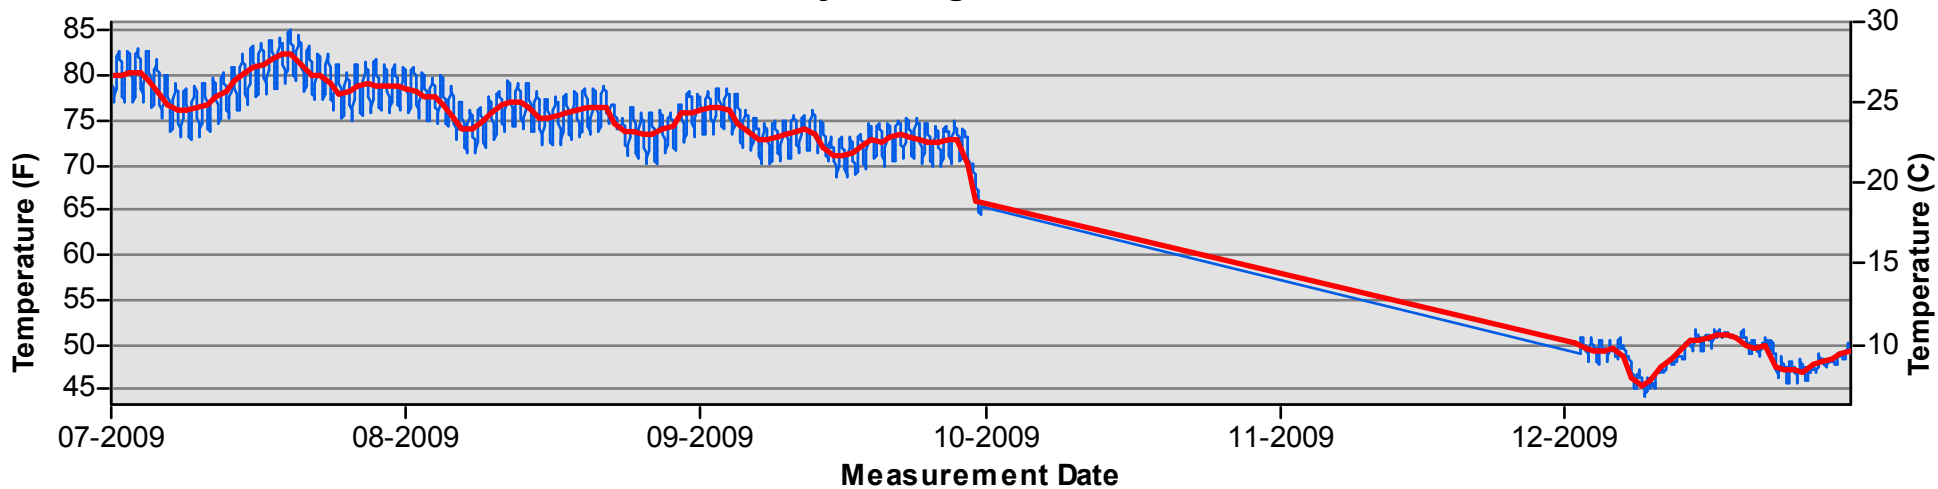

July through December

Temperature Monitoring Location

**SJRMU
2009**

Key

- Daily Average Temperature
- Datalogger