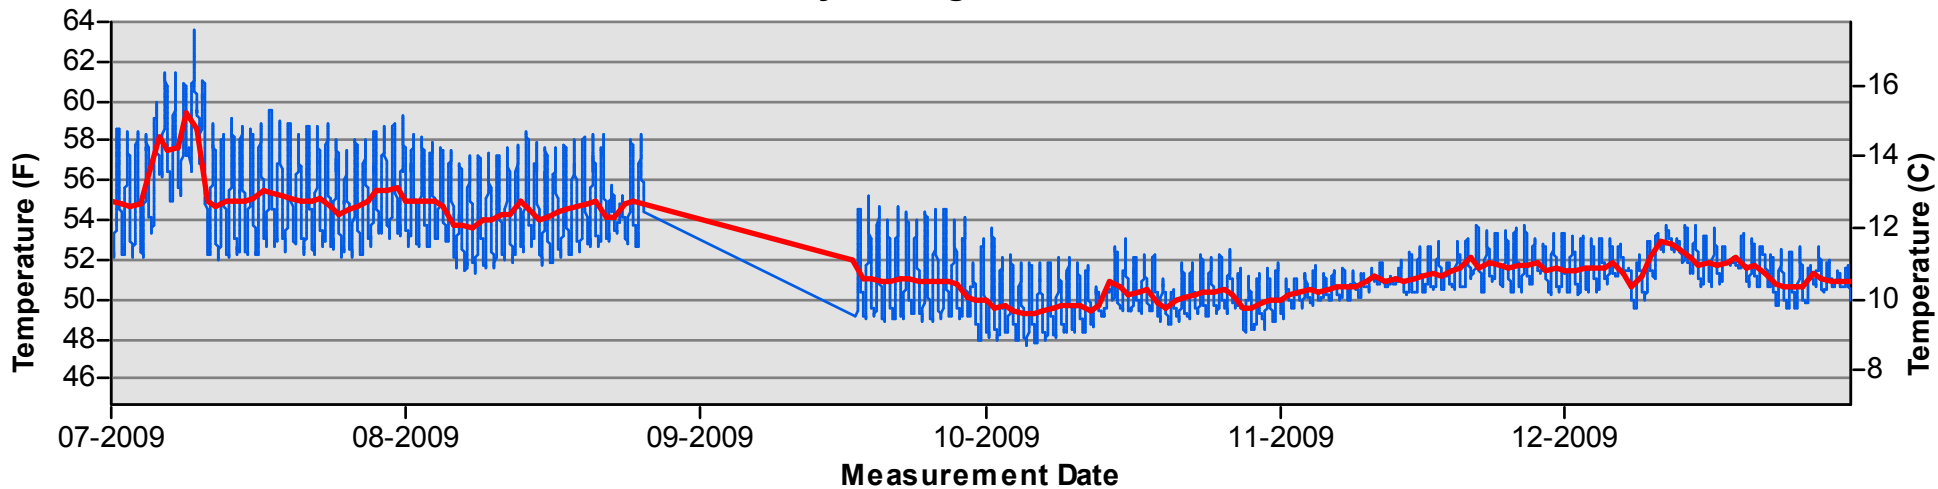

January through June

July through December

Temperature Monitoring Location

SJF
2008

Key

- Red line with triangle: Daily Average Temperature
- Blue line with triangle: Datalogger

January through June

July through December