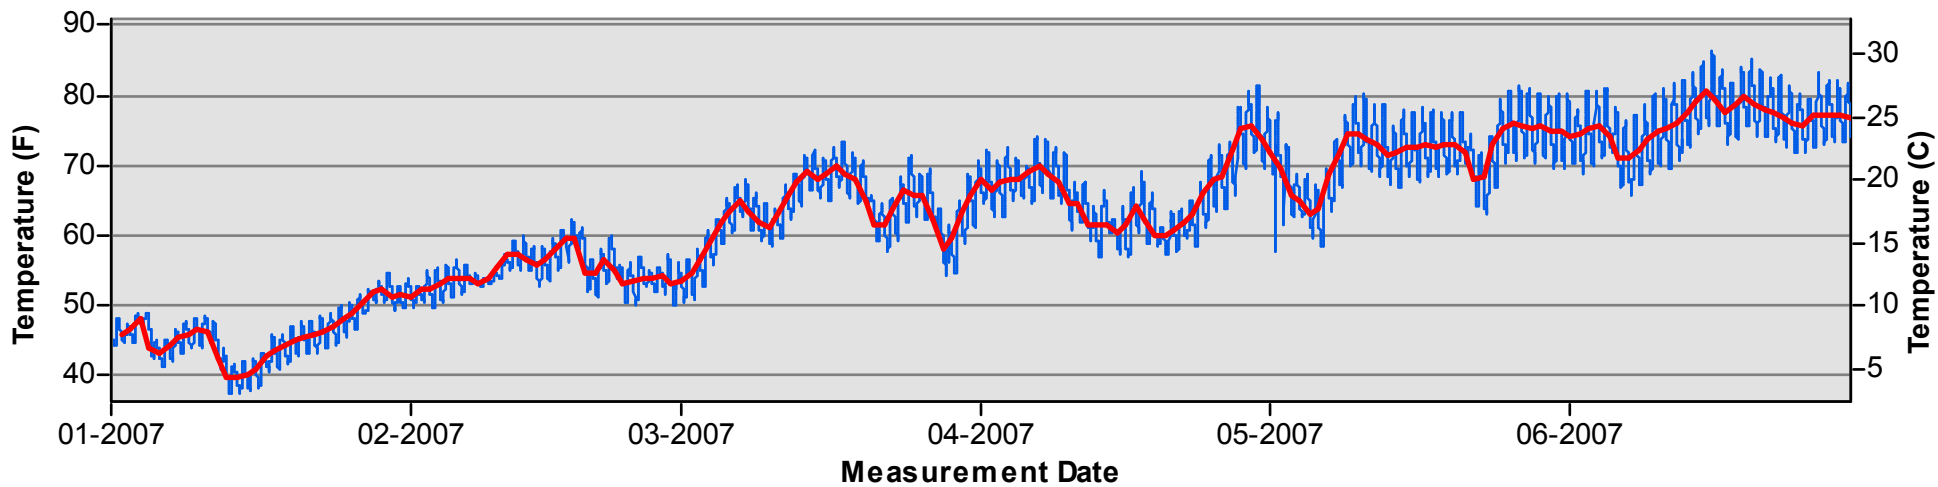

January through June