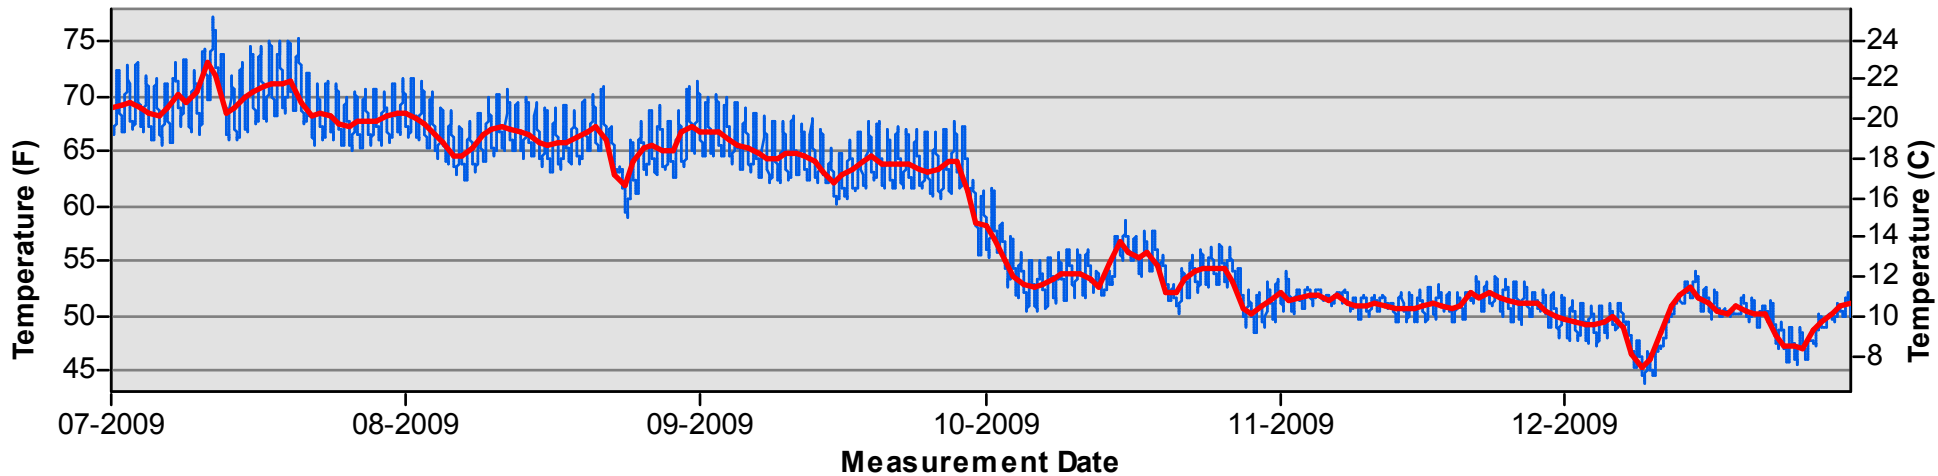

July through December

Temperature Monitoring Location

H41
2009

Key

- Daily Average Temperature
- Datalogger