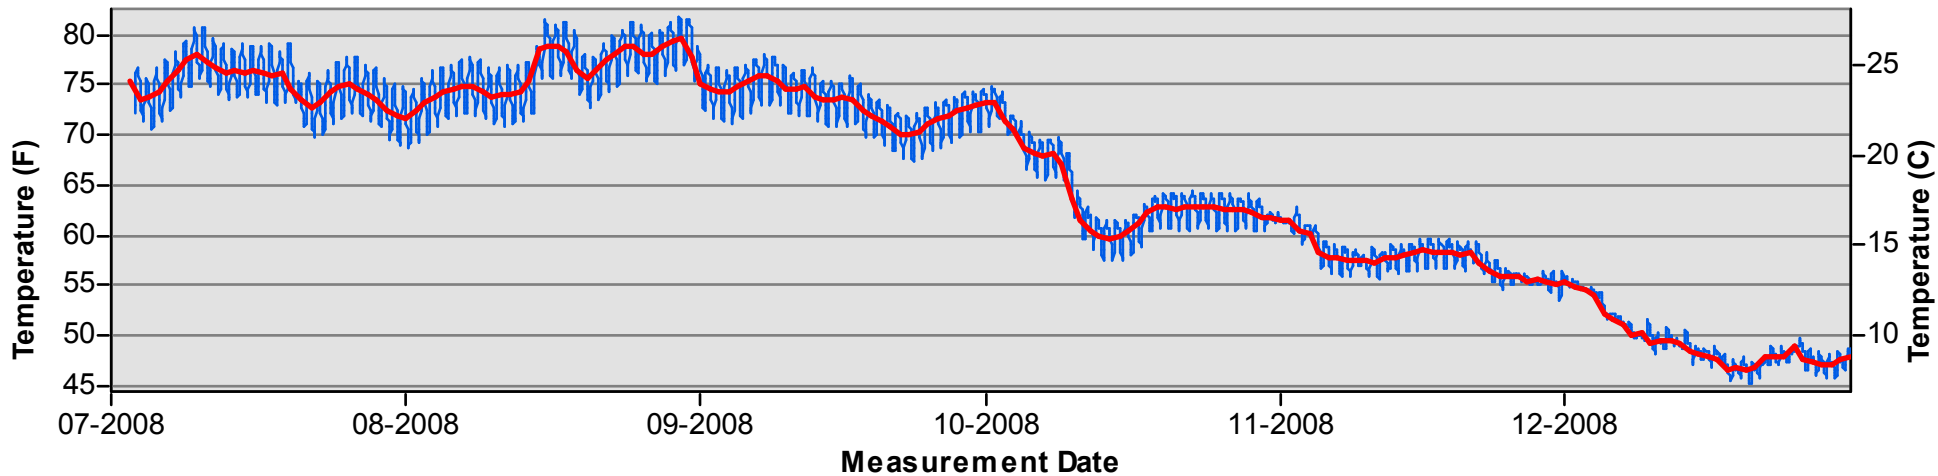

July through December

Temperature Monitoring Location

SJRMU
2008

Key

- Daily Average Temperature
- Datalogger