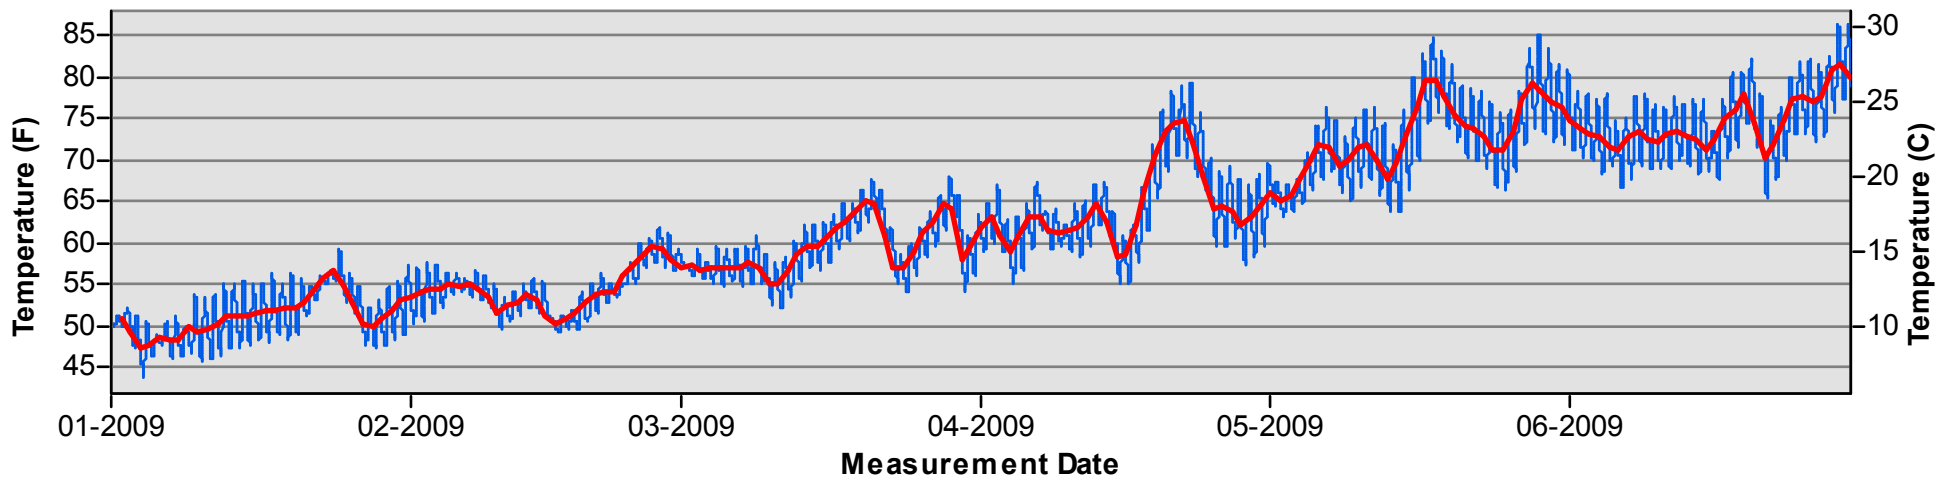

January through June