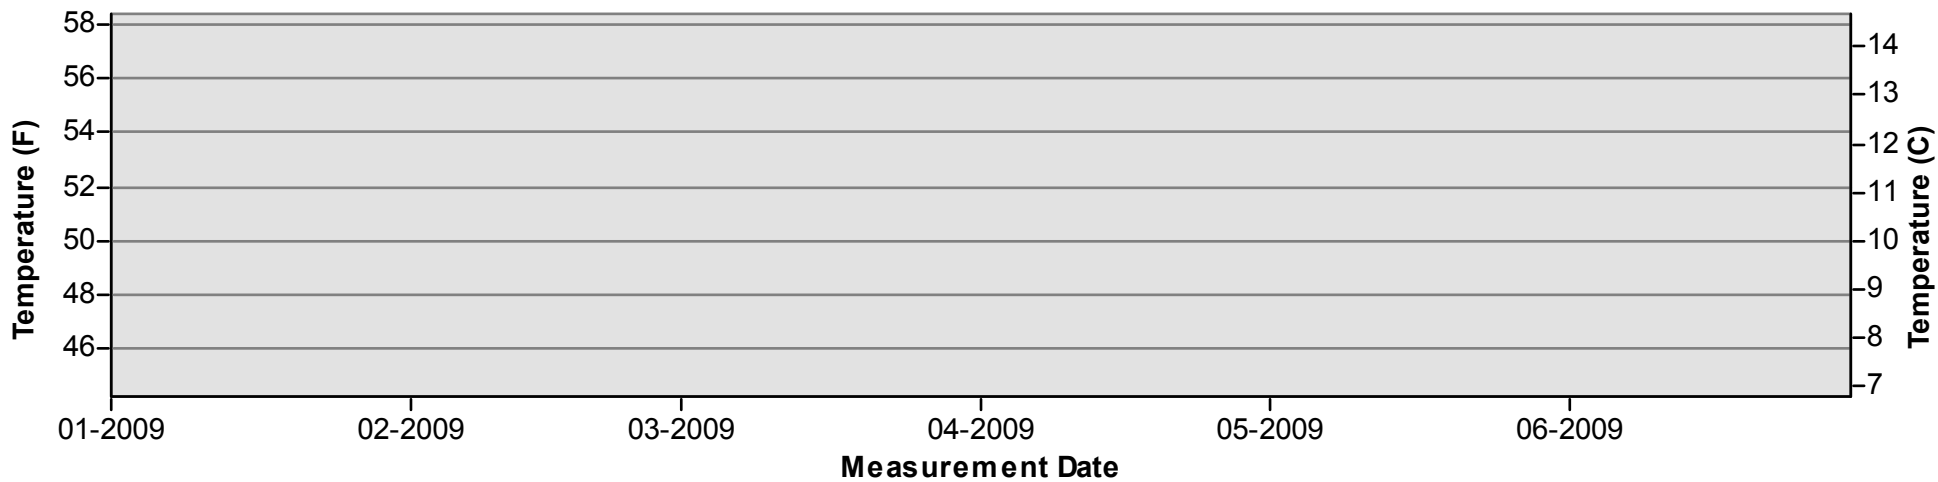

January through June