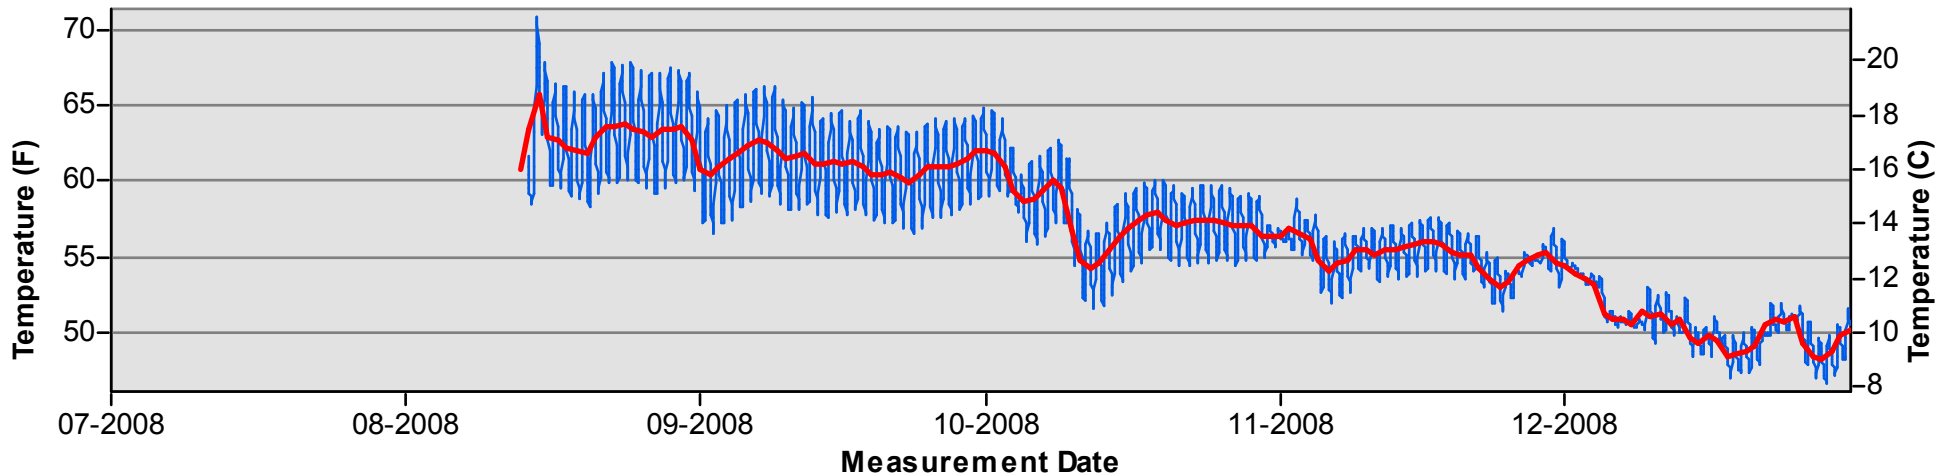

July through December

Temperature Monitoring Location

SJRRRI
2008

Key

- Daily Average Temperature
- Datalogger