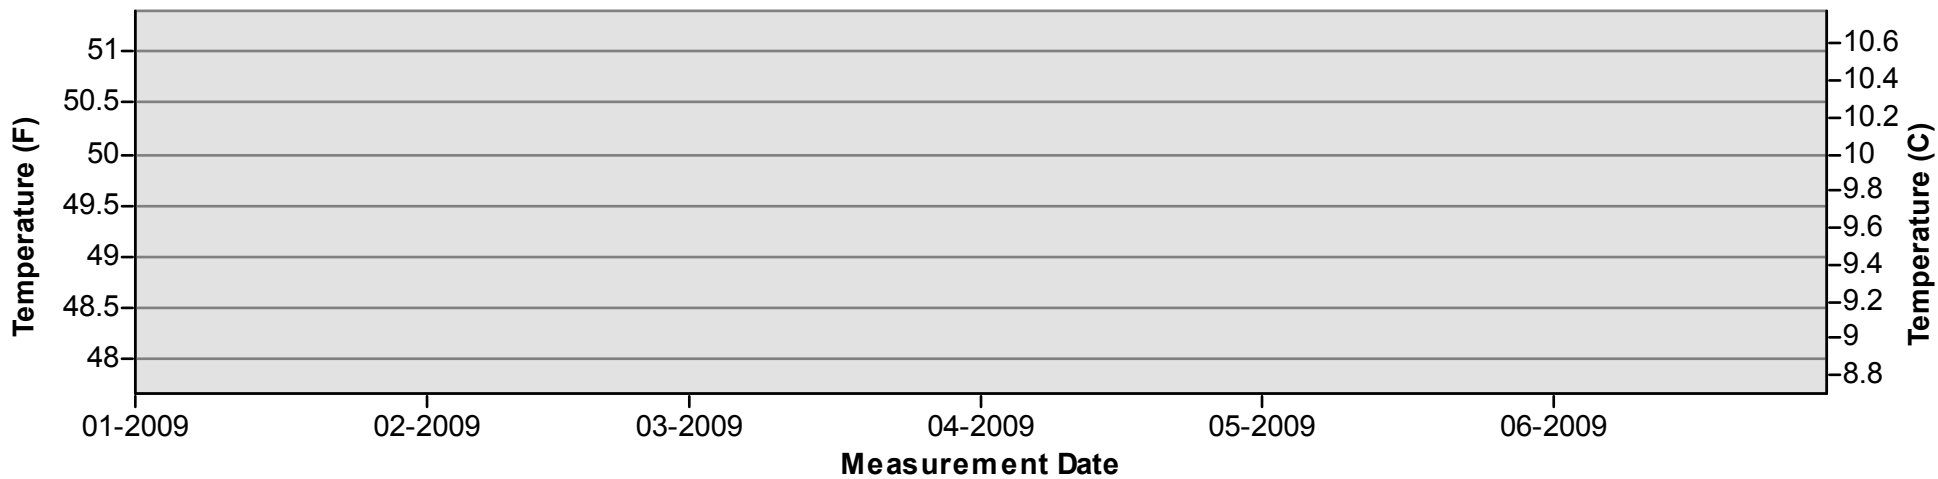

January through June