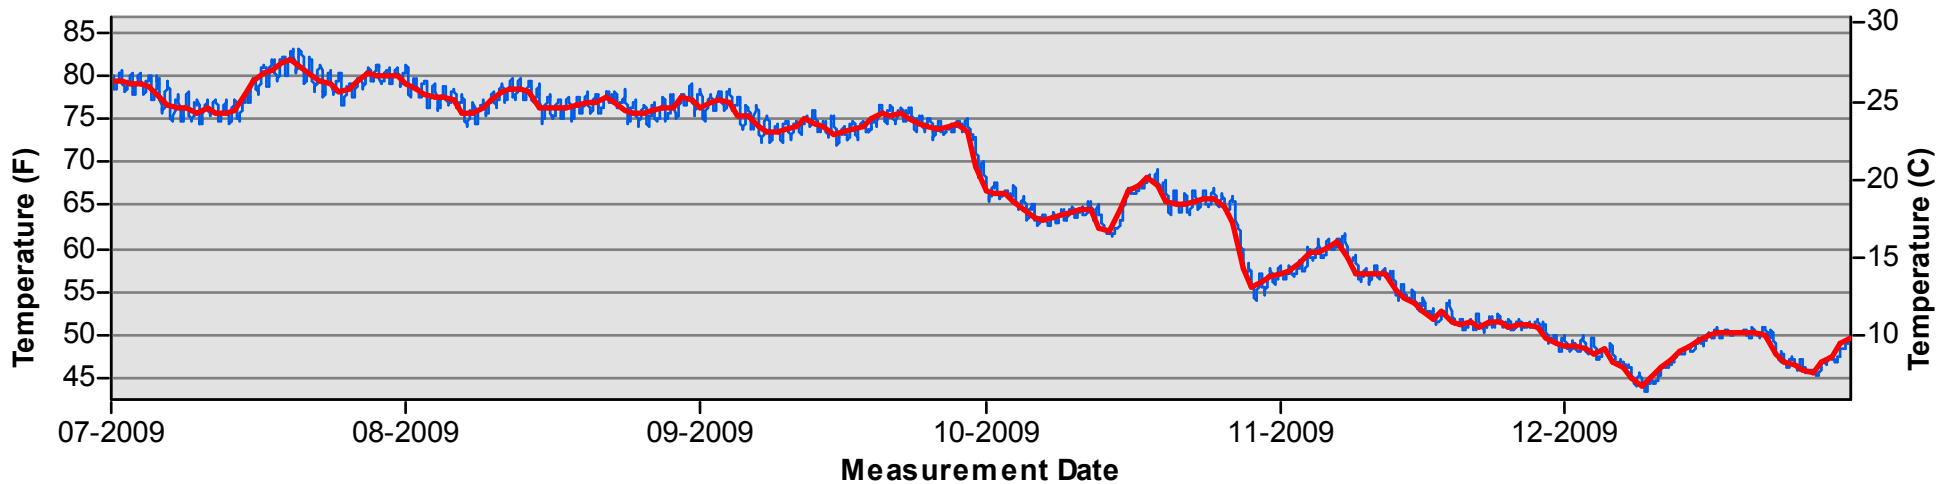

July through December

Temperature Monitoring Location

SJRSTV 2009

Key

- Daily Average Temperature
- Datalogger