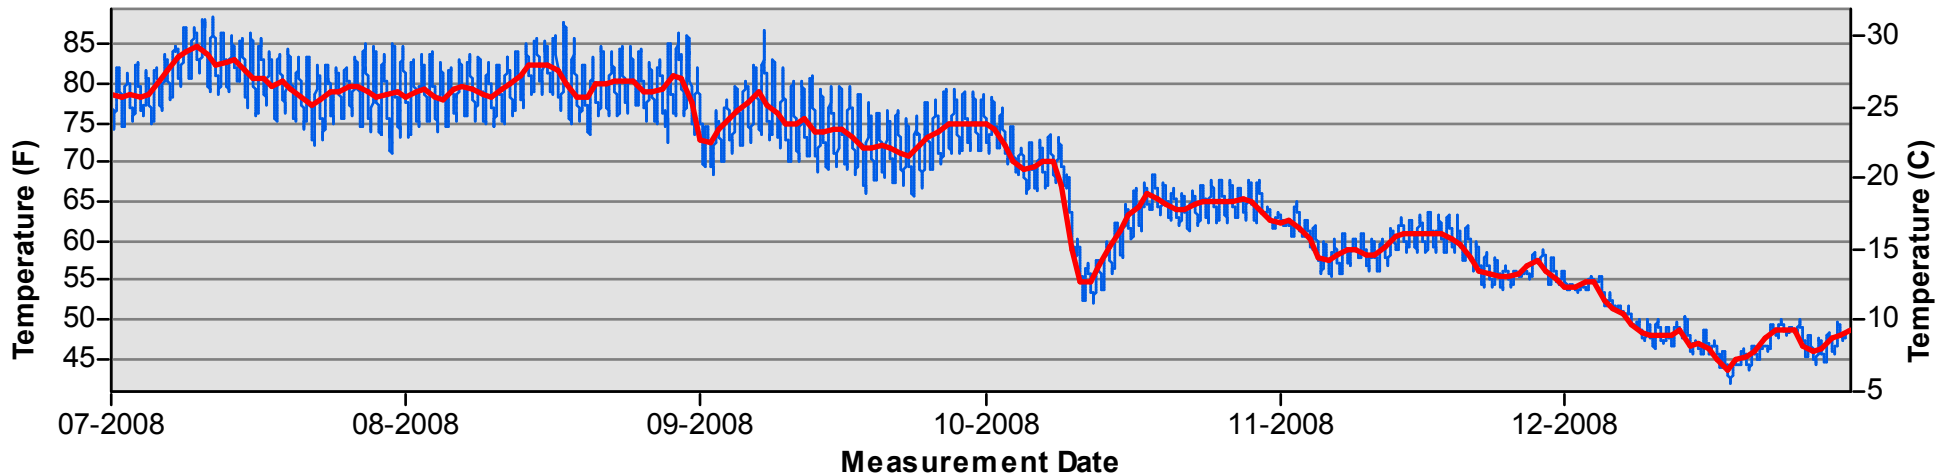

July through December

Temperature Monitoring Location

MSG
2008

Key

- Daily Average Temperature
- Datalogger