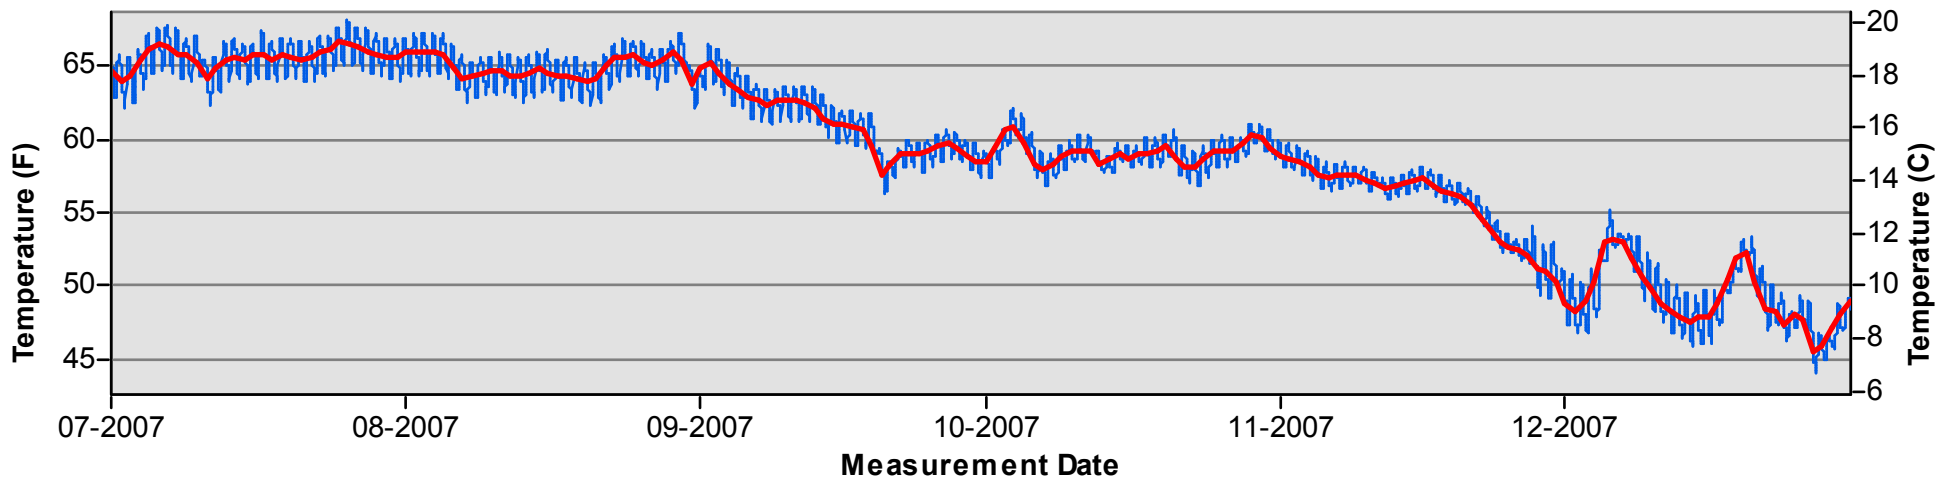

July through December

Temperature Monitoring Location

H41
2006

Key

-  Daily Average Temperature
-  Datalogger

January through June

July through December

Temperature Monitoring Location