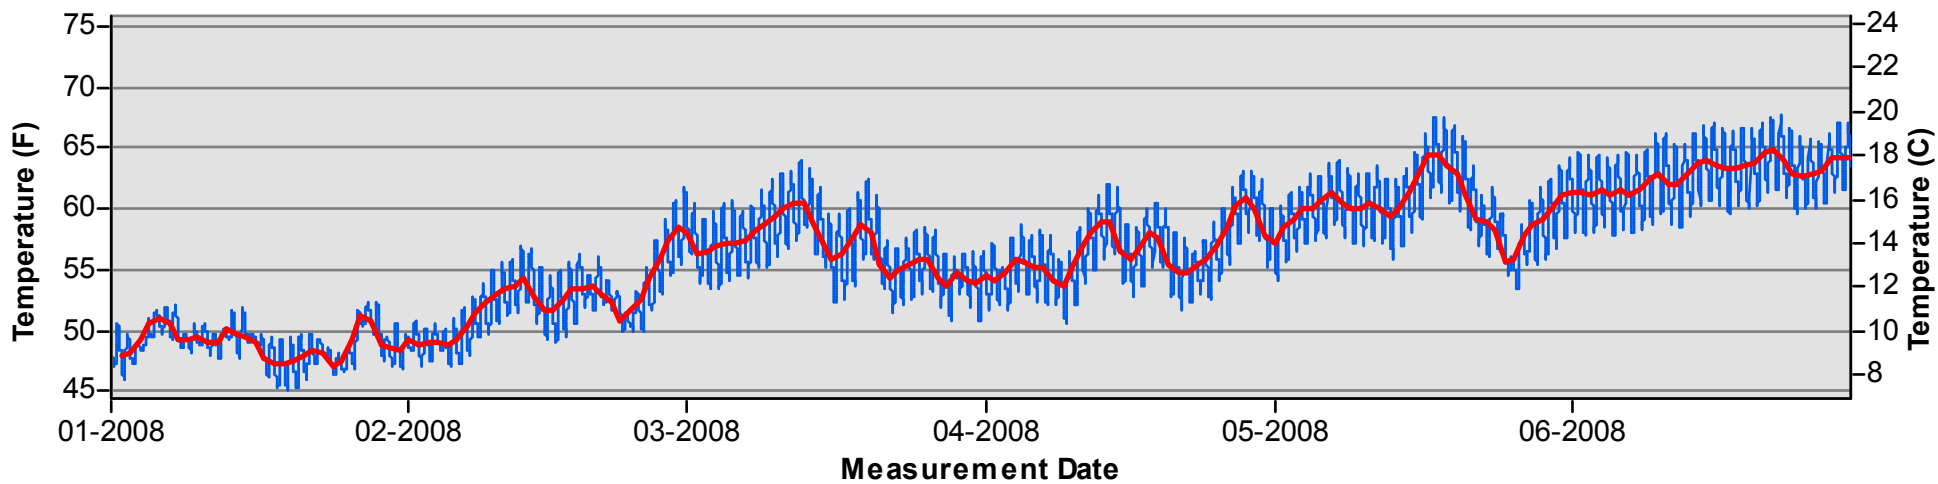

January through June