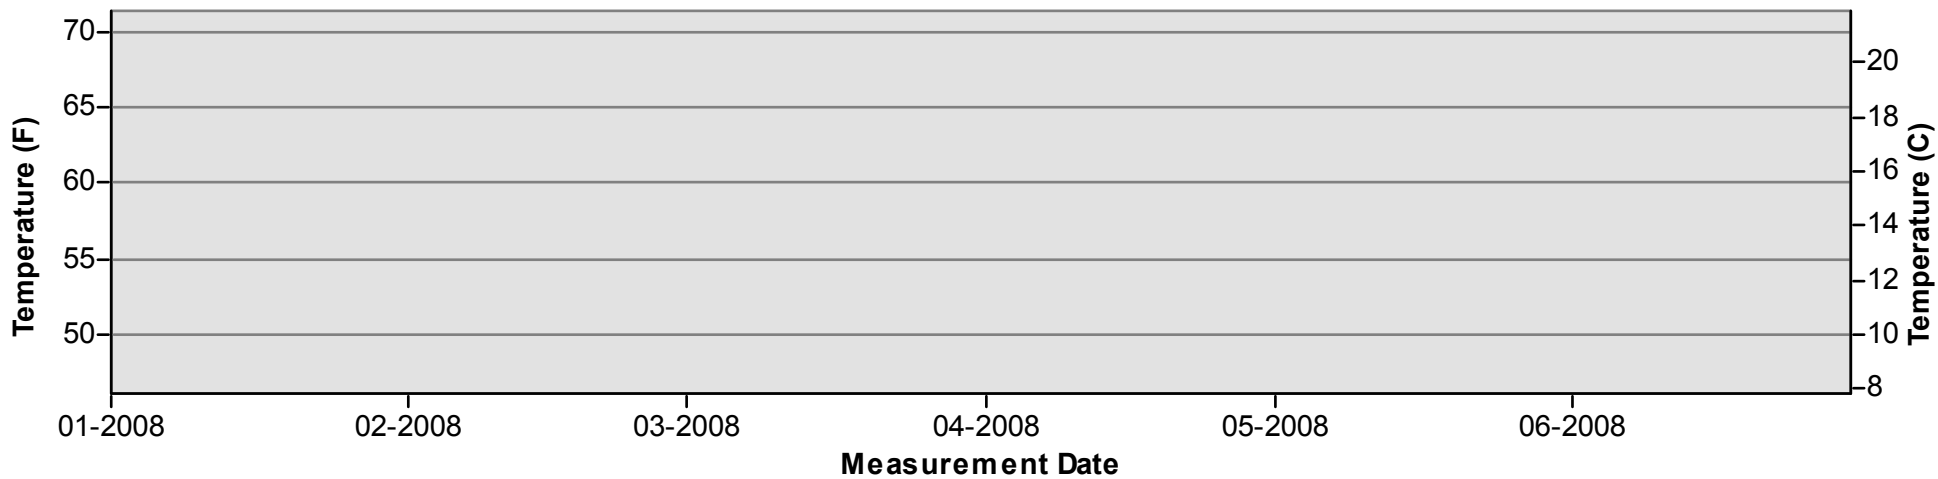

January through June