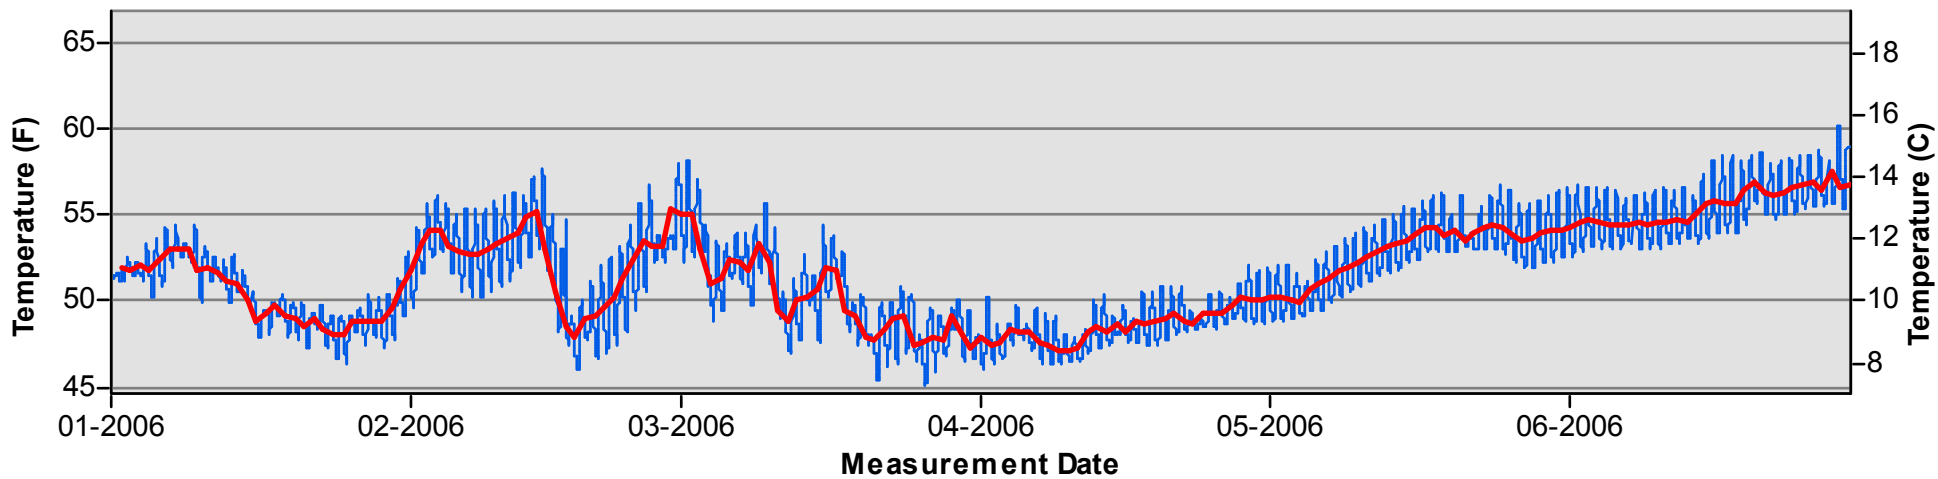

- Daily Average Temperature
- Datalogger

January through June

July through December

Temperature Monitoring Location

H41
2005

Key

-  Daily Average Temperature
-  Datalogger

January through June

July through December

Temperature Monitoring Location

H41
2006

Key

-  Daily Average Temperature
-  Datalogger

January through June

July through December

Temperature Monitoring Location