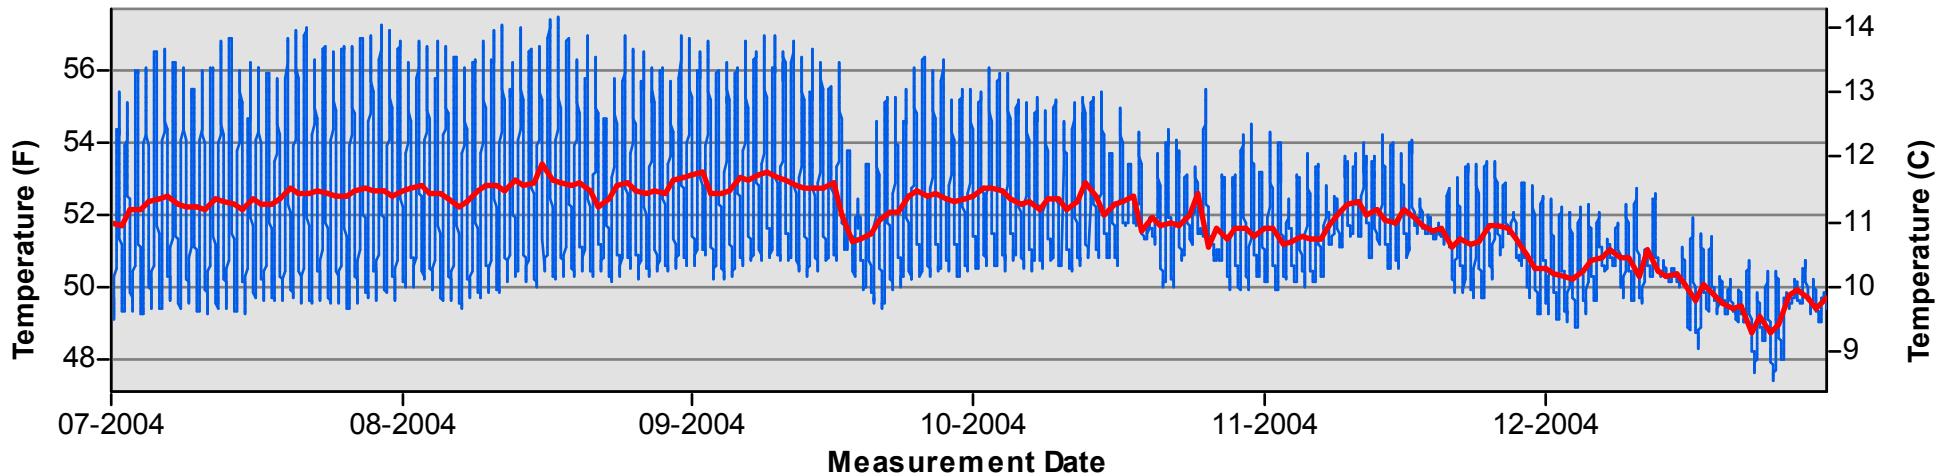

Key

- Daily Average Temperature
- Datalogger

January through June

July through December

Temperature Monitoring Location

SJB
2009

Key

-  Daily Average Temperature
-  Datalogger

January through June

July through December

Temperature Monitoring Location

SJF
2004

Key

- Daily Average Temperature
- Datalogger

January through June

July through December