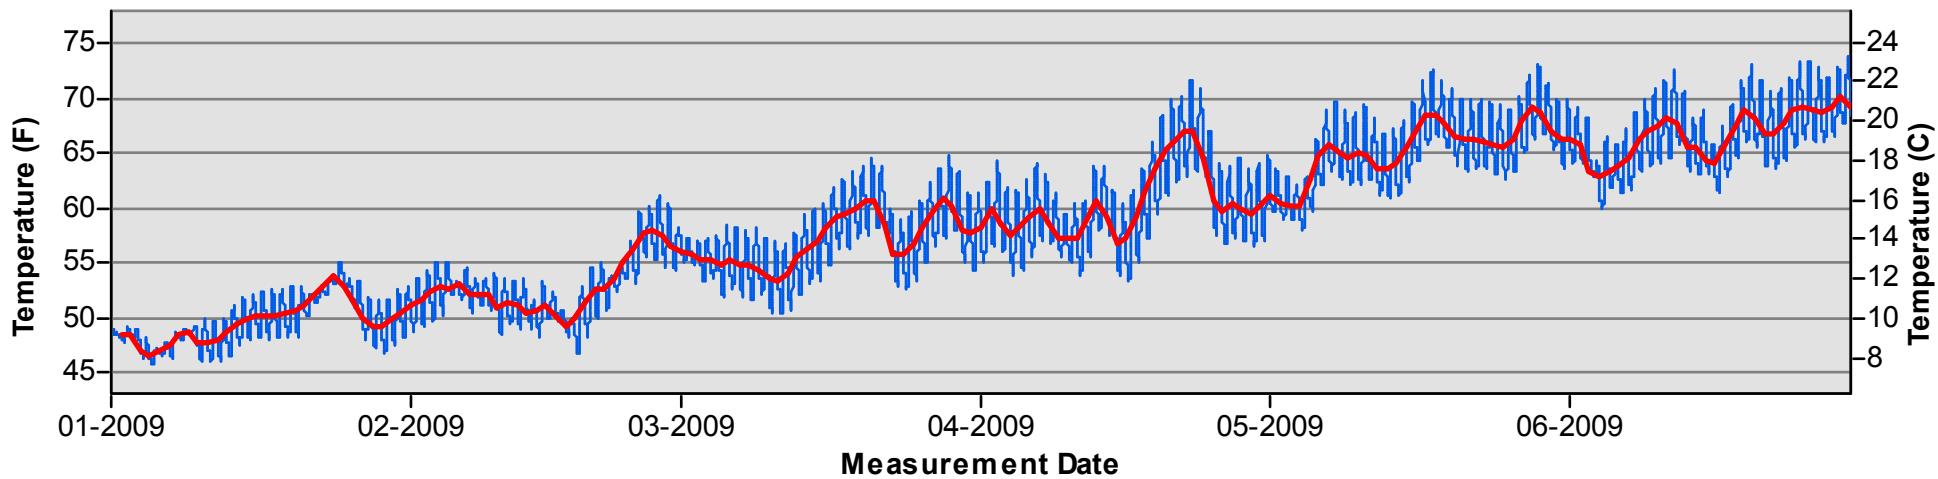

January through June