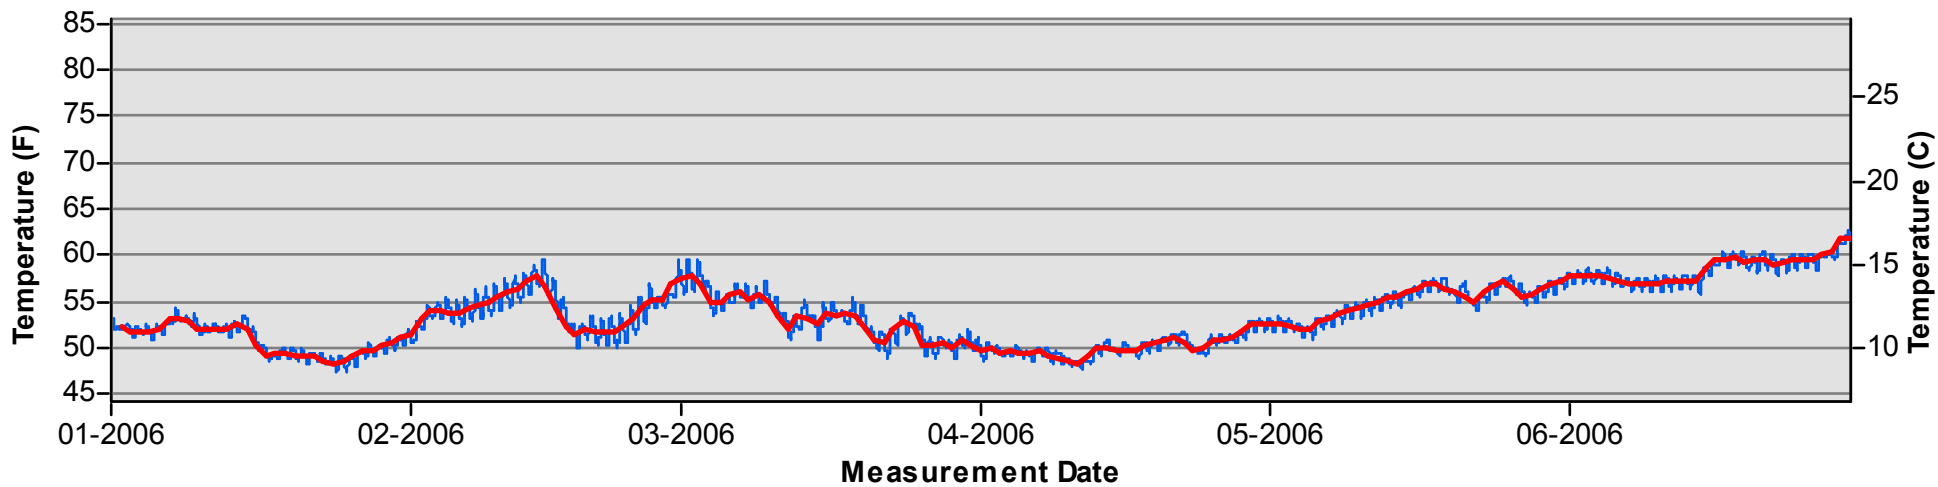

January through June

July through December

Temperature Monitoring Location

DNB
2004

Key

-  Daily Average Temperature
-  Datalogger

January through June

July through December

Temperature Monitoring Location

DNB
2005

Key

- Daily Average Temperature
- Datalogger

January through June

July through December

Temperature Monitoring Location

**DNB
2006**