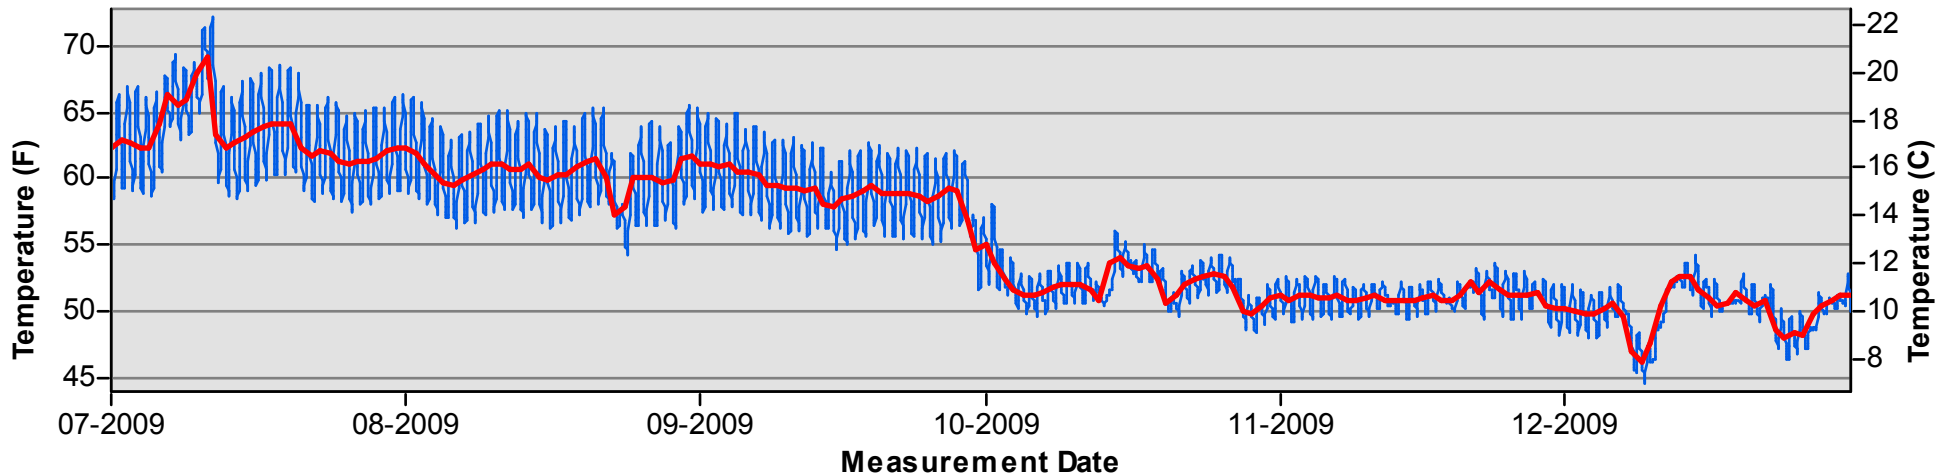

July through December

Temperature Monitoring Location

SJRRI
2009

Key

- Daily Average Temperature
- Datalogger