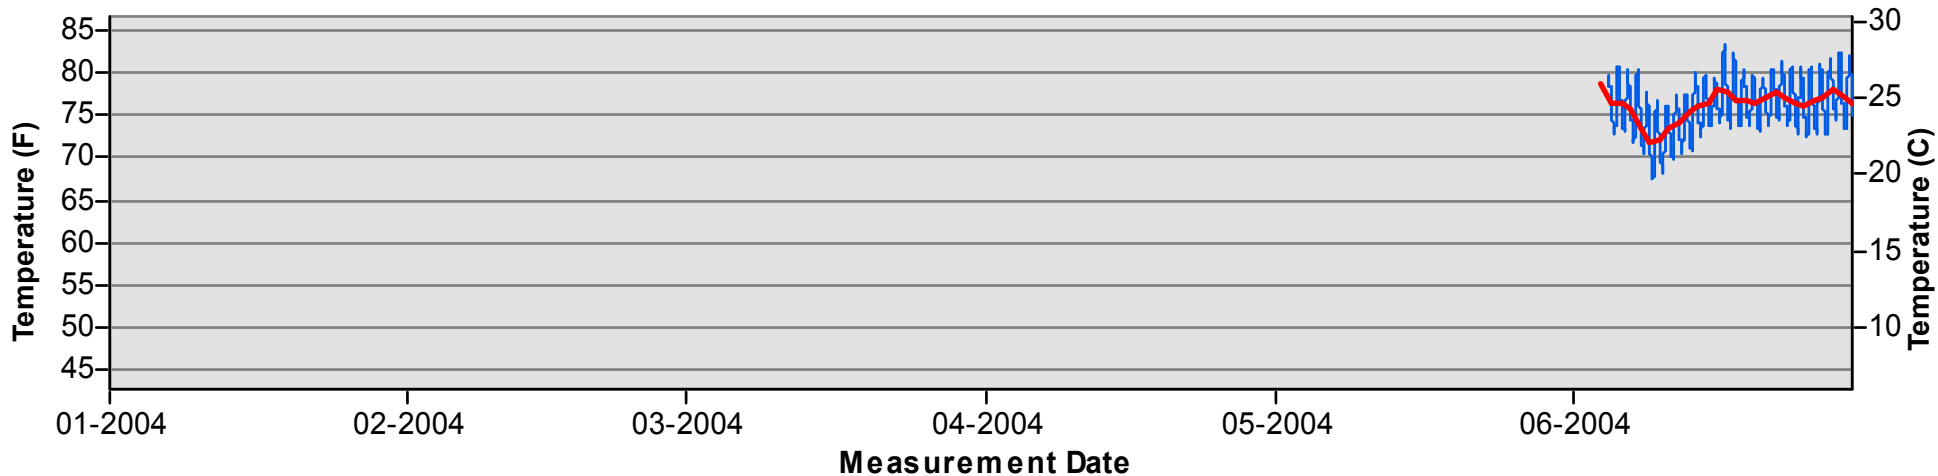

- Daily Average Temperature
- Datalogger

January through June

July through December

Temperature Monitoring Location

H41
2009

Key

- Daily Average Temperature
- Datalogger

January through June

July through December

Temperature Monitoring Location

MSG
2004

Key

-  Daily Average Temperature
-  Datalogger

January through June

July through December

Temperature Monitoring Location