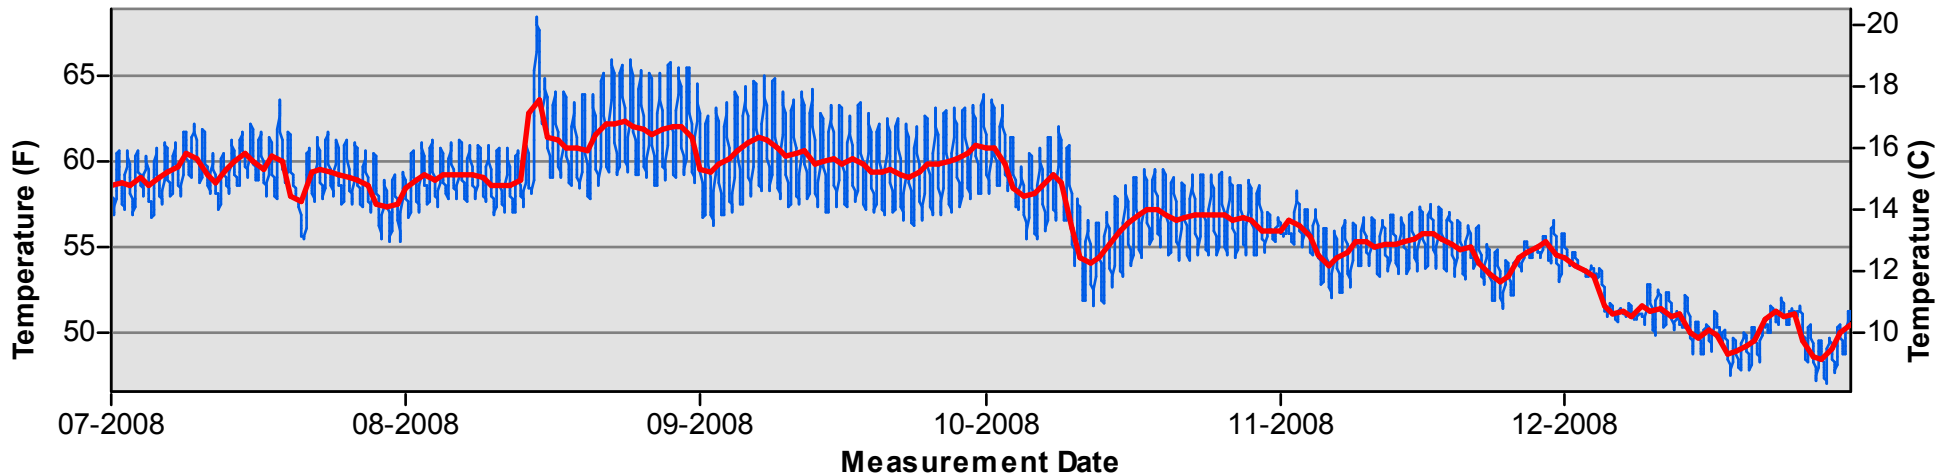

July through December

Temperature Monitoring Location

SJRWU1
2008

Key

- Daily Average Temperature
- Datalogger