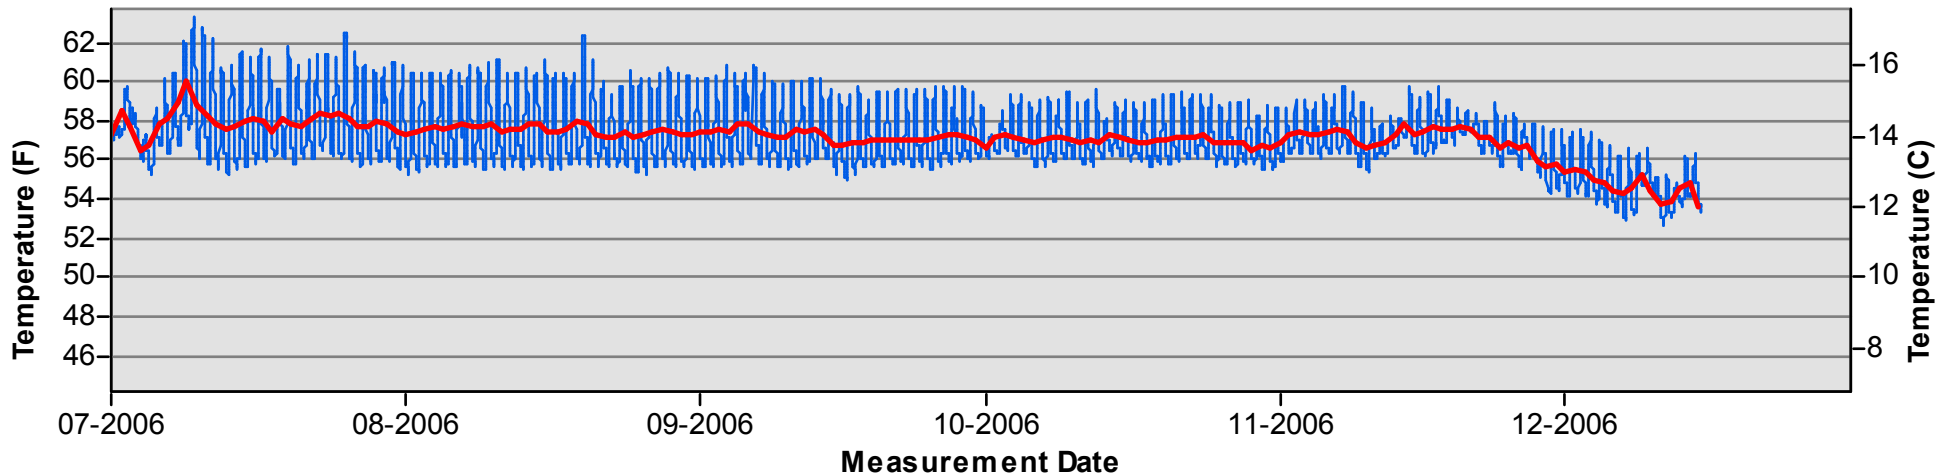

Temperature Monitoring Location

SJF
2005

Key

- Daily Average Temperature
- Datalogger

January through June

July through December

Temperature Monitoring Location

SJF
2006