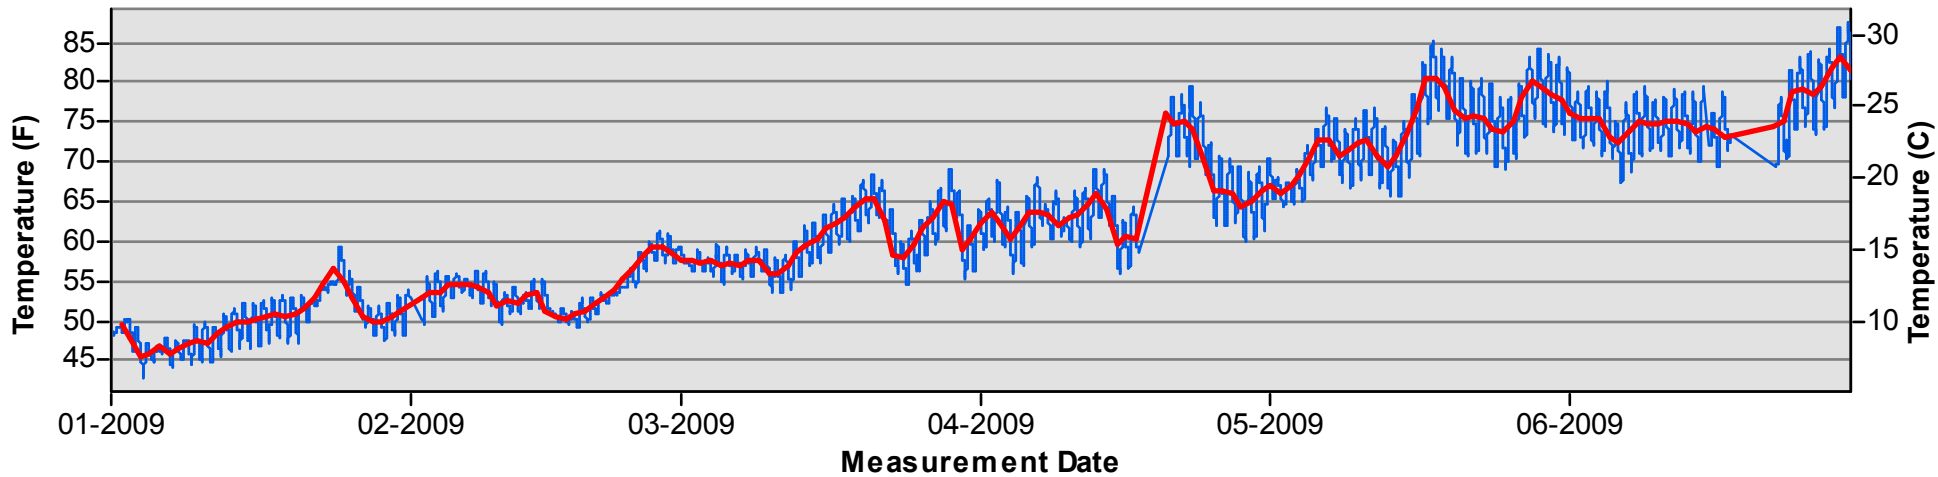

- Daily Average Temperature
- Datalogger

January through June

July through December

Temperature Monitoring Location

FFB
2006

Key

- Daily Average Temperature
- Datalogger

January through June

July through December

Temperature Monitoring Location

FFB
2007

Key

-  Daily Average Temperature
-  Datalogger

January through June

July through December

Temperature Monitoring Location

FFB
2008

Key

- Daily Average Temperature
- Datalogger

January through June

July through December

Temperature Monitoring Location

FFB
2009

Key