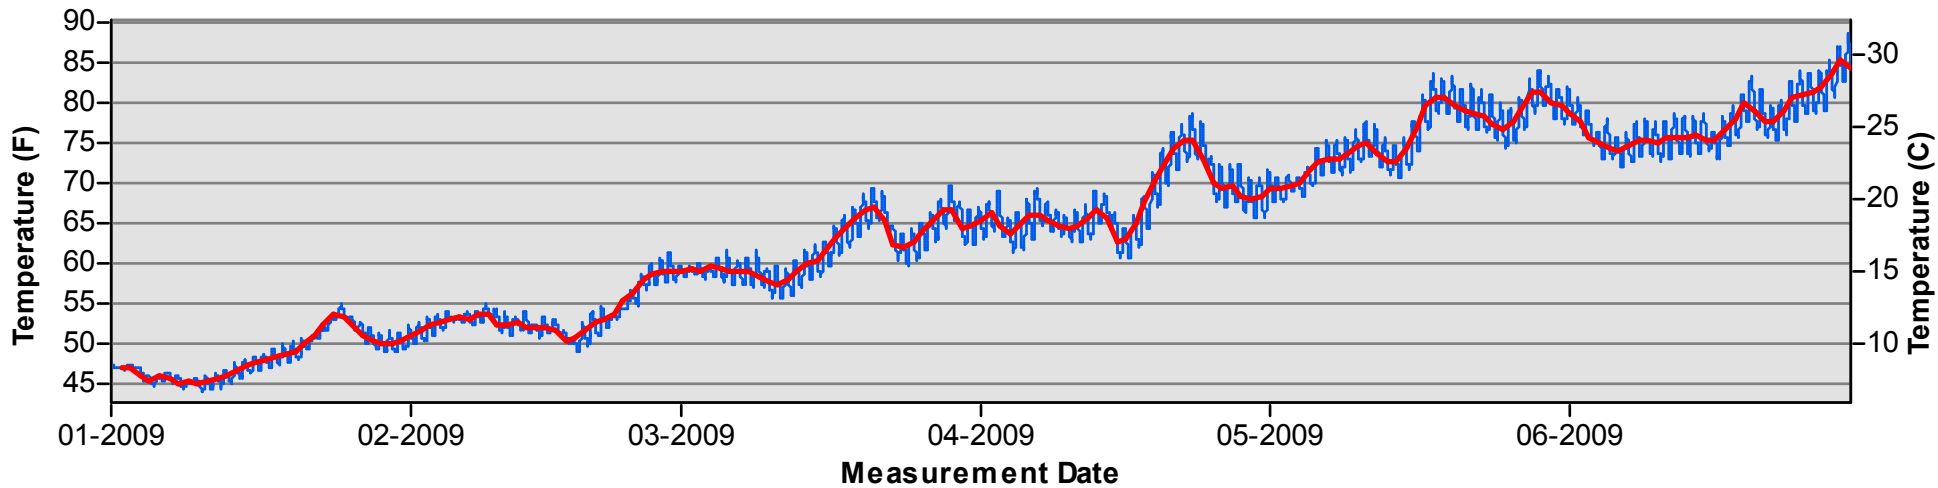

Key

- Daily Average Temperature
- Datalogger

January through June

July through December

Temperature Monitoring Location

DNB
2007

Key

- Daily Average Temperature
- Datalogger

January through June

July through December

Temperature Monitoring Location

**DNB
2008**

Key

- Daily Average Temperature
- Datalogger

January through June

July through December