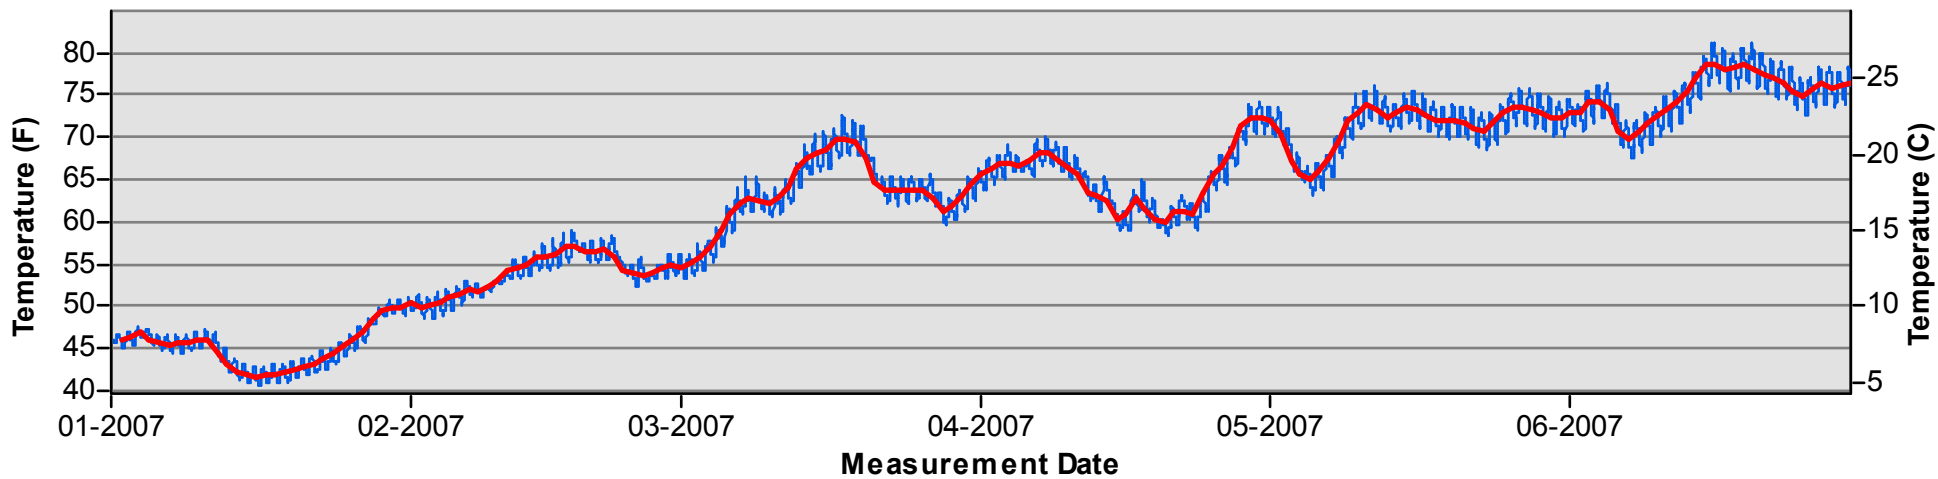

January through June

July through December

Temperature Monitoring Location

DNB
2004

Key

-  Daily Average Temperature
-  Datalogger

January through June

July through December

Temperature Monitoring Location

DNB
2005

Key

- Daily Average Temperature
- Datalogger

January through June

July through December

Temperature Monitoring Location

**DNB
2006**

Key

- Daily Average Temperature
- Datalogger

January through June

July through December

Temperature Monitoring Location

DNB
2007

Key

- Daily Average Temperature
- Datalogger