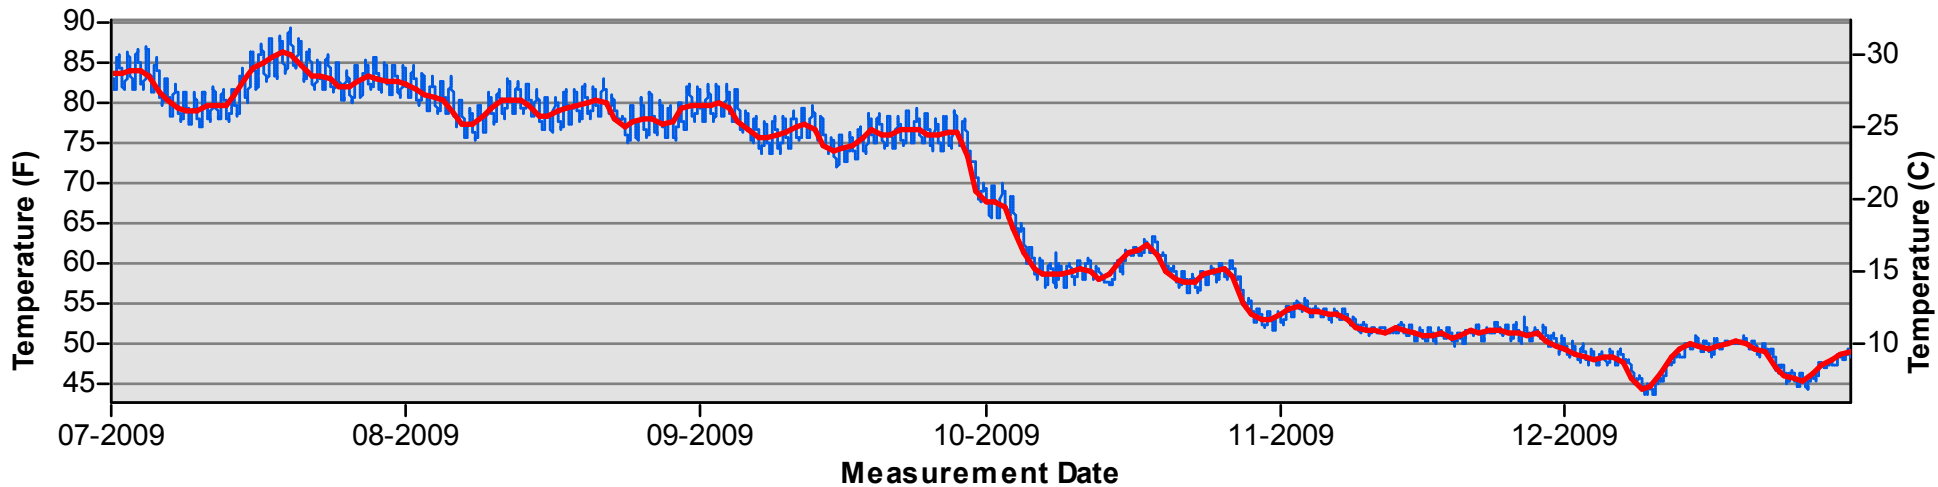

January through June

July through December

Temperature Monitoring Location

**DNB
2008**

Key

- Daily Average Temperature
- Datalogger

January through June

July through December