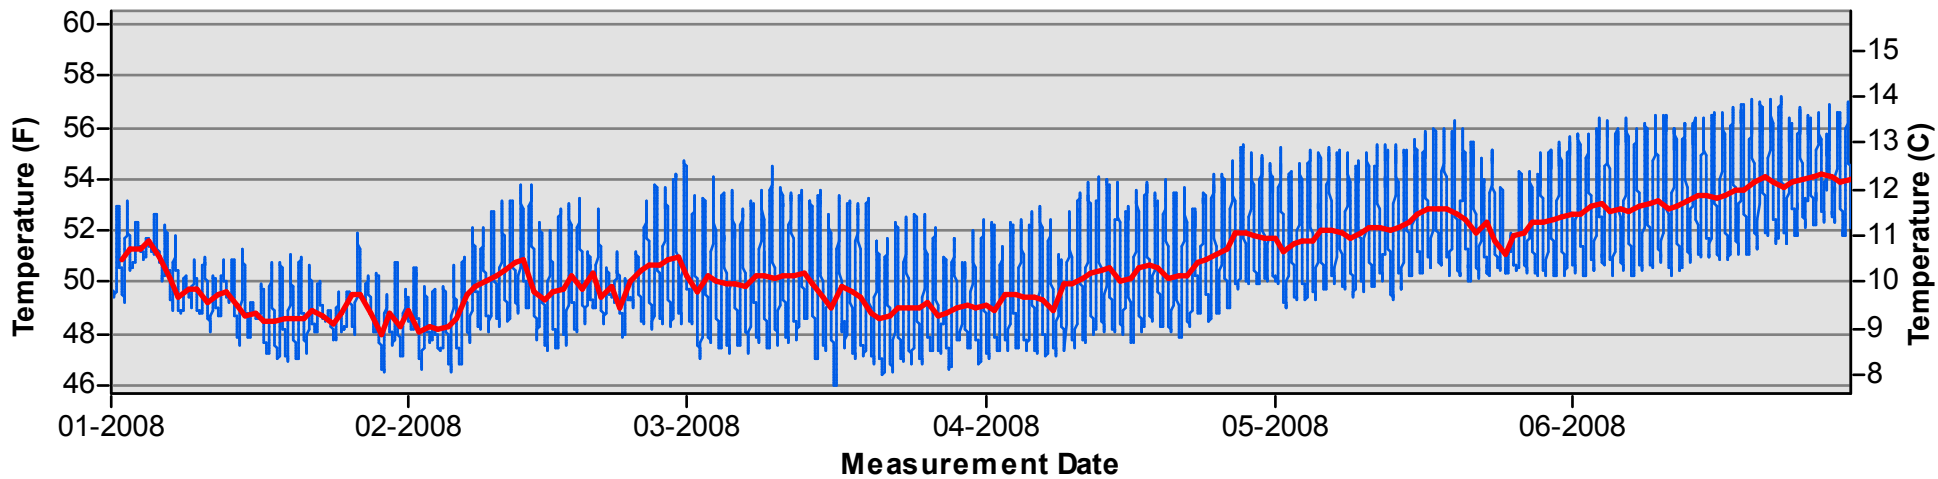

Key

- Daily Average Temperature
- Datalogger

January through June

July through December

Temperature Monitoring Location

SJF
2007

Key

- ▲— Daily Average Temperature
- ▲— Datalogger

January through June

July through December

Temperature Monitoring Location

SJF
2008

Key

- Red line with triangle: Daily Average Temperature
- Blue line with triangle: Datalogger

January through June

July through December