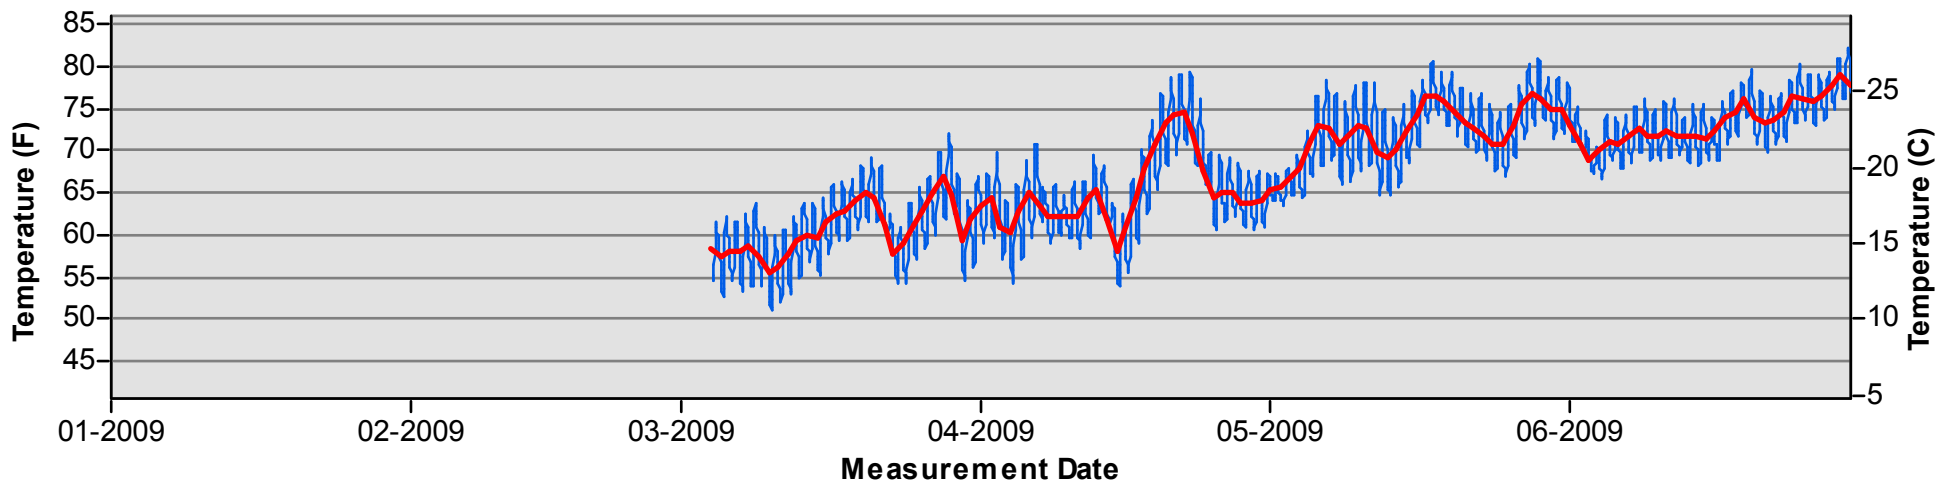

January through June