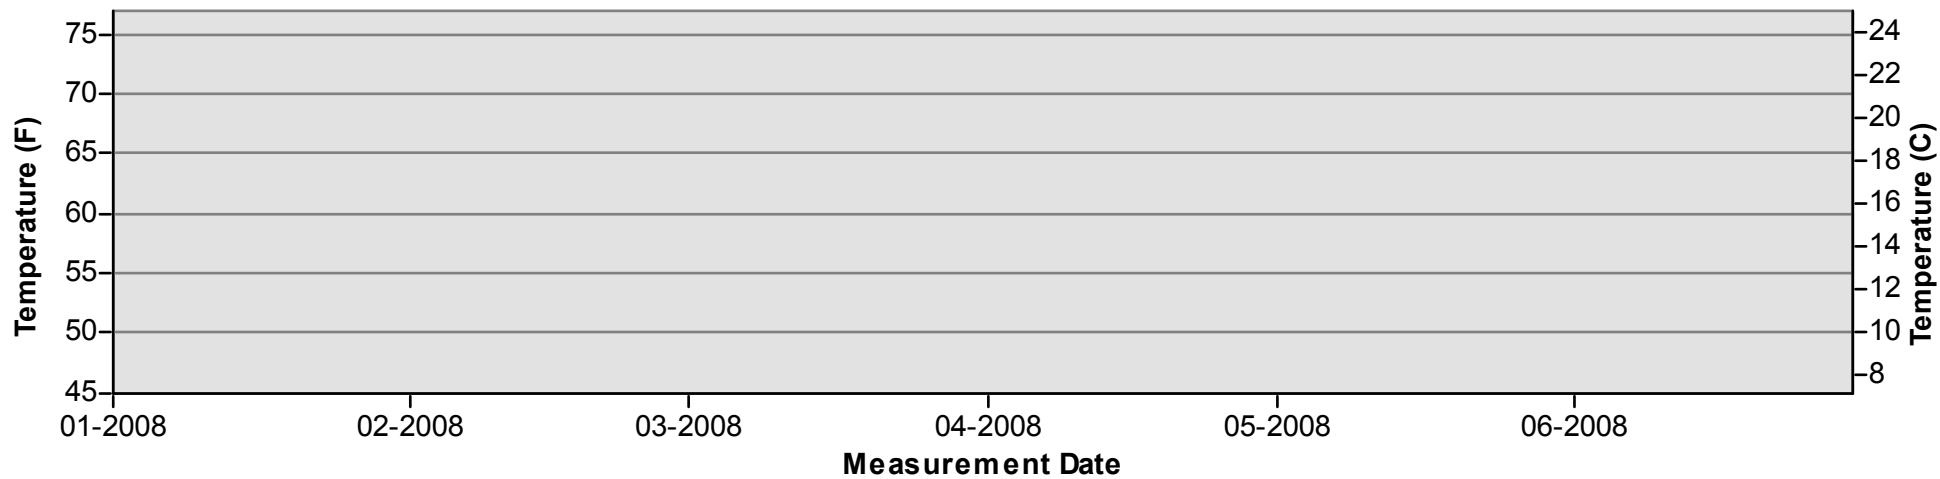

July through December

Temperature Monitoring Location

**SJRMU
2009**

Key

- Daily Average Temperature
- Datalogger

January through June

July through December

Temperature Monitoring Location