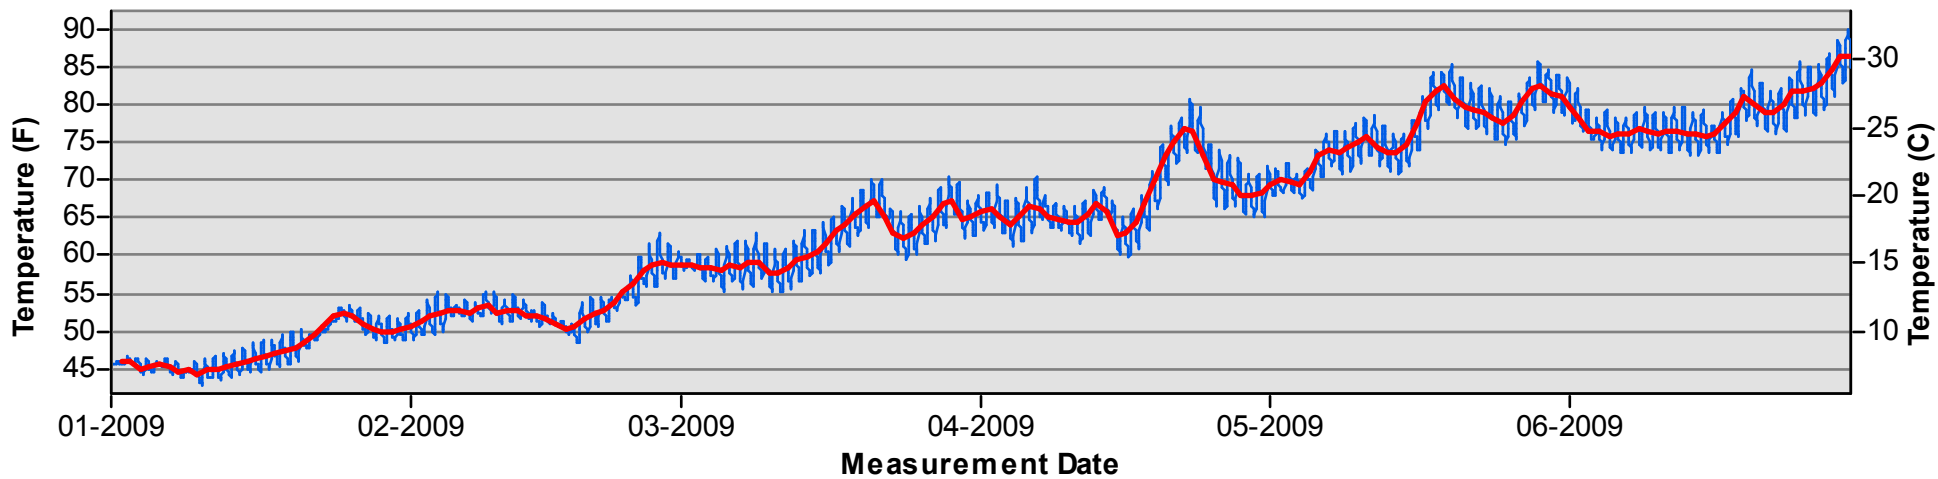

January through June