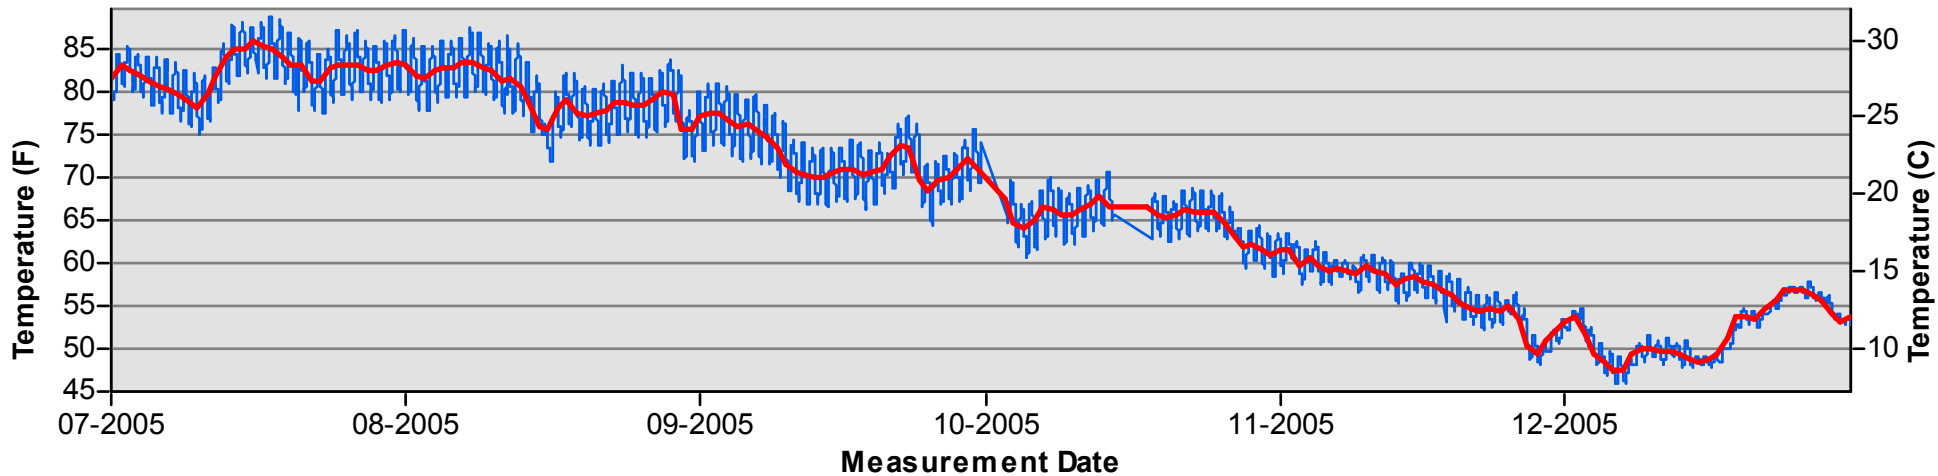

FFB
2004

Key

-  Daily Average Temperature
-  Datalogger

January through June

July through December

Temperature Monitoring Location

FFB
2005

Key

- Daily Average Temperature
- Datalogger

January through June

July through December

Temperature Monitoring Location

FFB
2006

Key

- Daily Average Temperature
- Datalogger

January through June