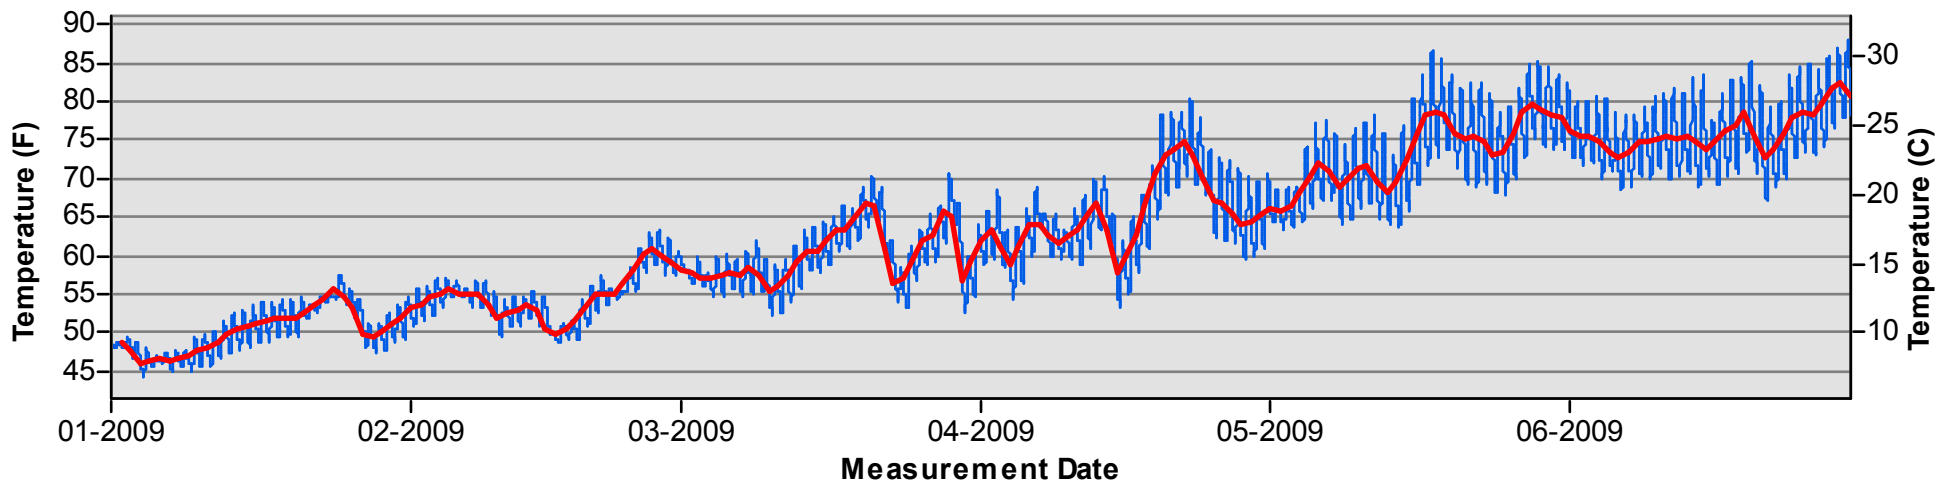

January through June

July through December

Temperature Monitoring Location

MSG
2008

Key

- Daily Average Temperature
- Datalogger

January through June

July through December