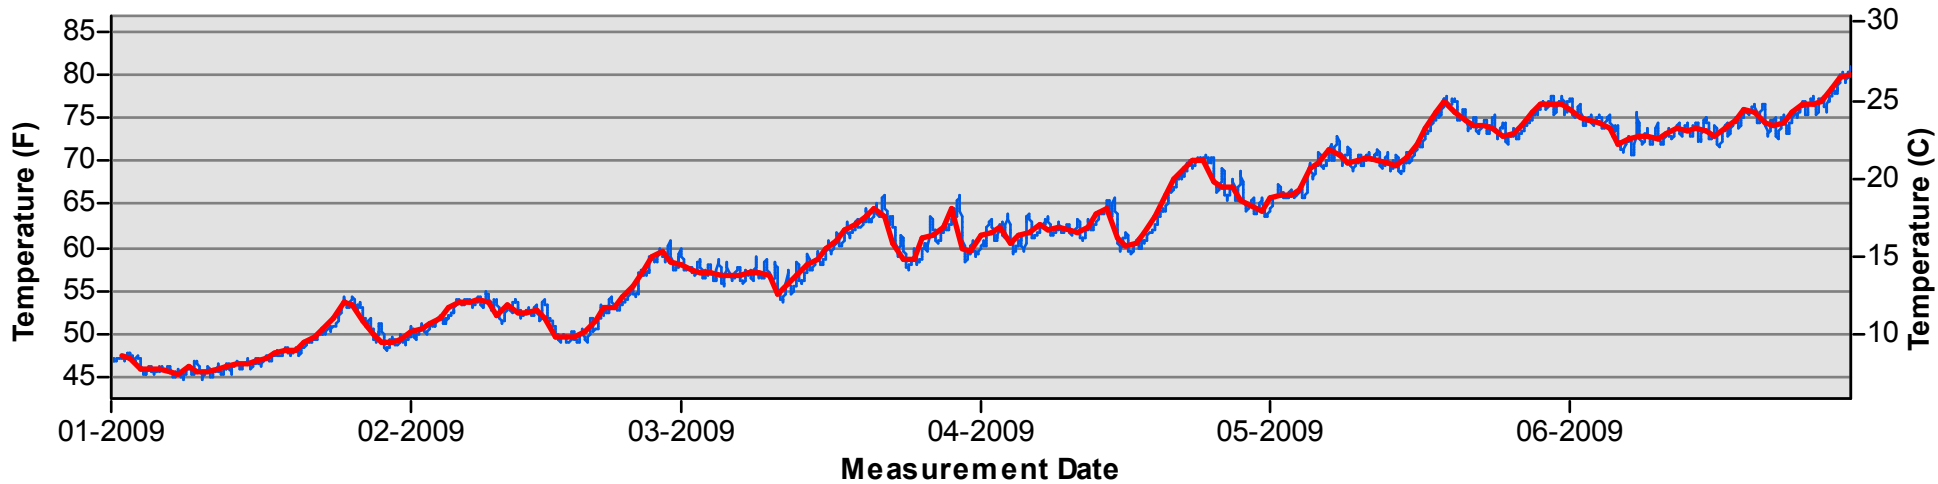

- Daily Average Temperature
- Datalogger

January through June

July through December

Temperature Monitoring Location

SJRSTV
2008

Key

- Daily Average Temperature
- Datalogger

January through June