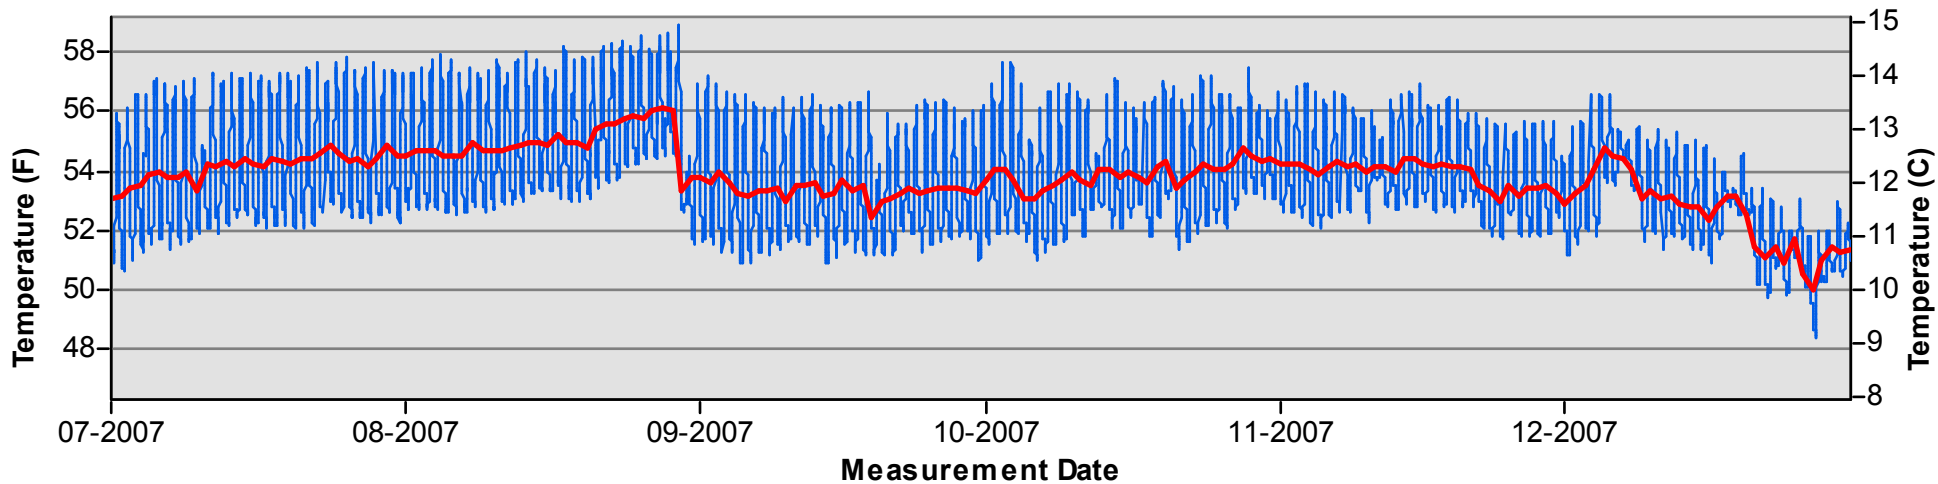

July through December

Temperature Monitoring Location

SJF
2007

Key

- —▲— Daily Average Temperature
- —▲— Datalogger