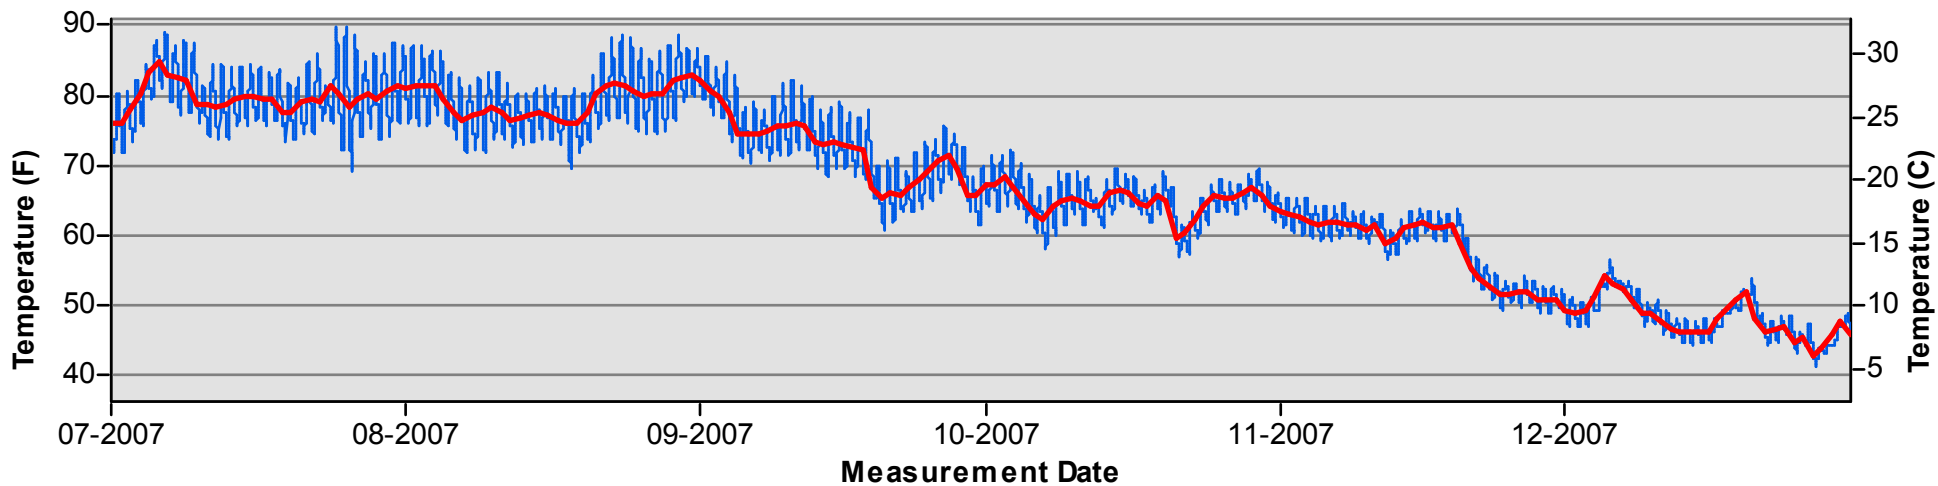

July through December

Temperature Monitoring Location

**MSG
2007**

Key

- Daily Average Temperature
- Datalogger