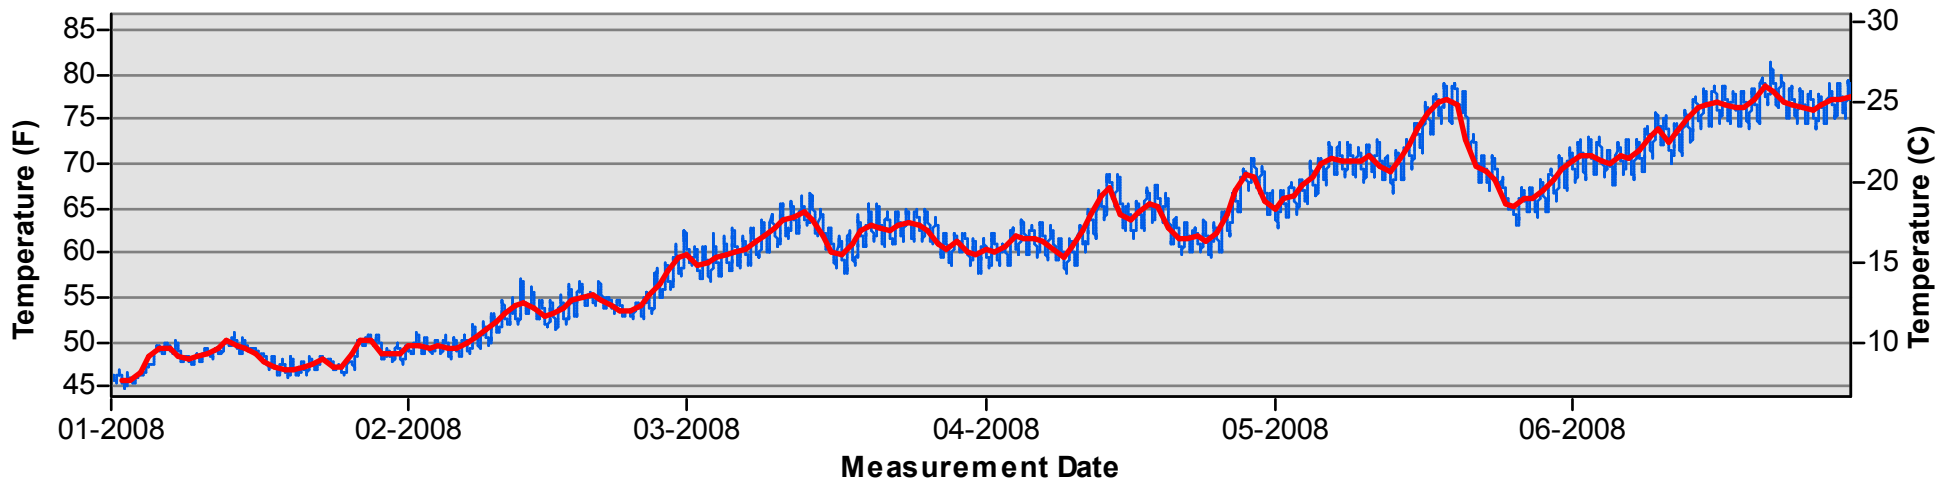

Temperature Monitoring Location

DNB
2005

Key

- Daily Average Temperature
- Datalogger

January through June

July through December

Temperature Monitoring Location

**DNB
2006**

Key

- Daily Average Temperature
- Datalogger

January through June

July through December

Temperature Monitoring Location

DNB
2007

Key

- Daily Average Temperature
- Datalogger

January through June

July through December

Temperature Monitoring Location

**DNB
2008**

Key

- Daily Average Temperature
- Datalogger

January through June

July through December