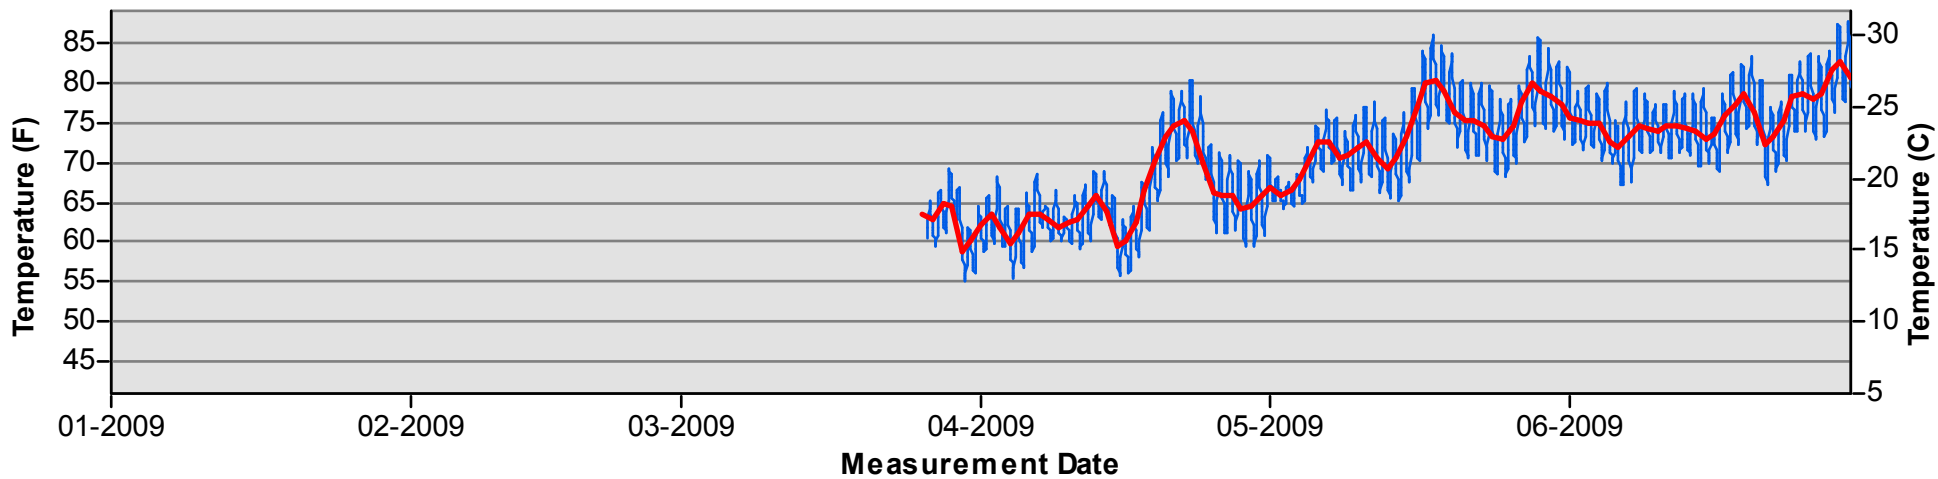

January through June