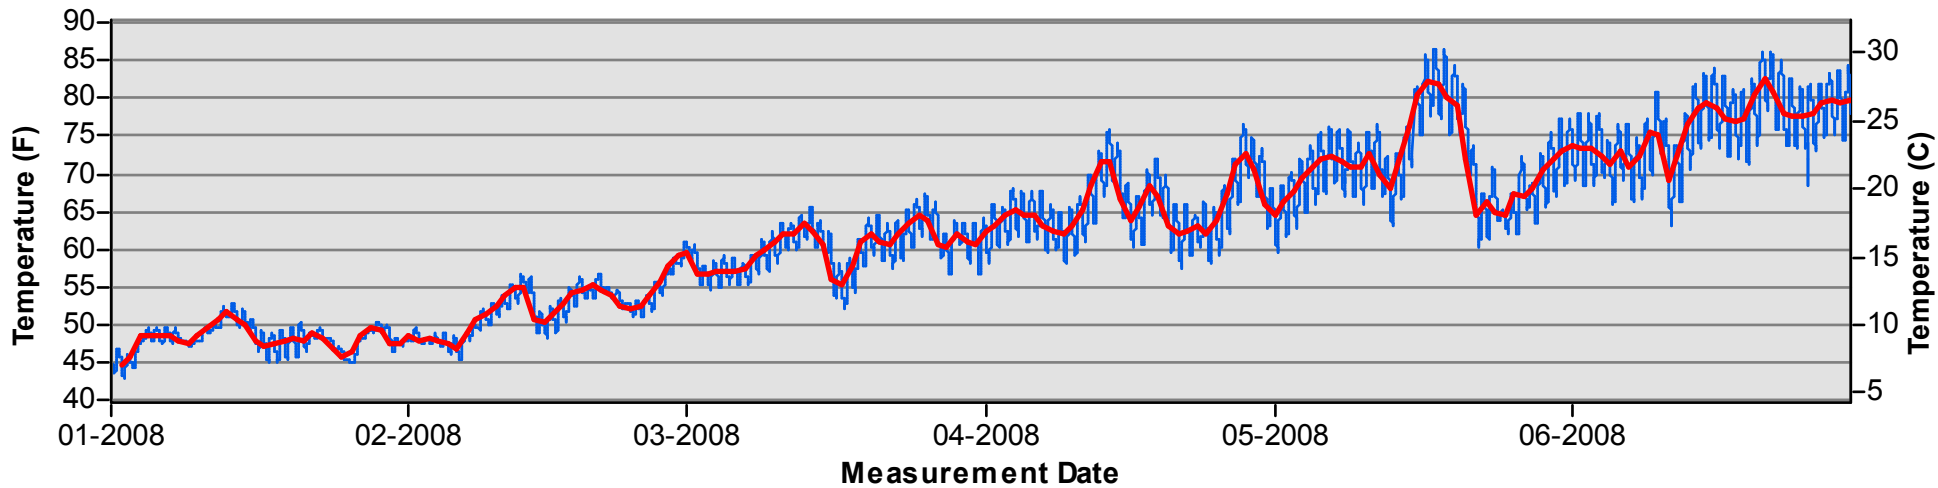

- Daily Average Temperature
- Datalogger

January through June

July through December

Temperature Monitoring Location

FFB
2006

Key

- Daily Average Temperature
- Datalogger

January through June

July through December

Temperature Monitoring Location

FFB
2007

Key

-  Daily Average Temperature
-  Datalogger

January through June

July through December

Temperature Monitoring Location

FFB
2008

Key

- Daily Average Temperature
- Datalogger

January through June

July through December

Temperature Monitoring Location

FFB
2009

Key