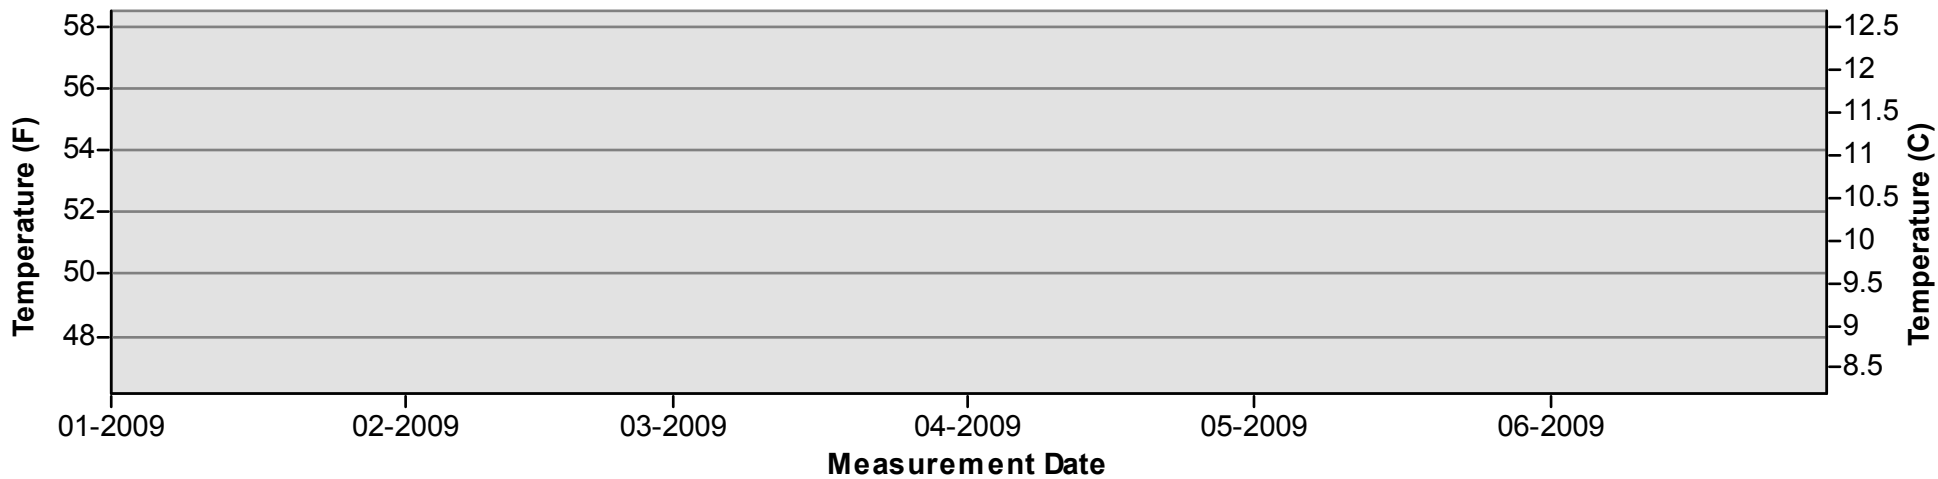

January through June