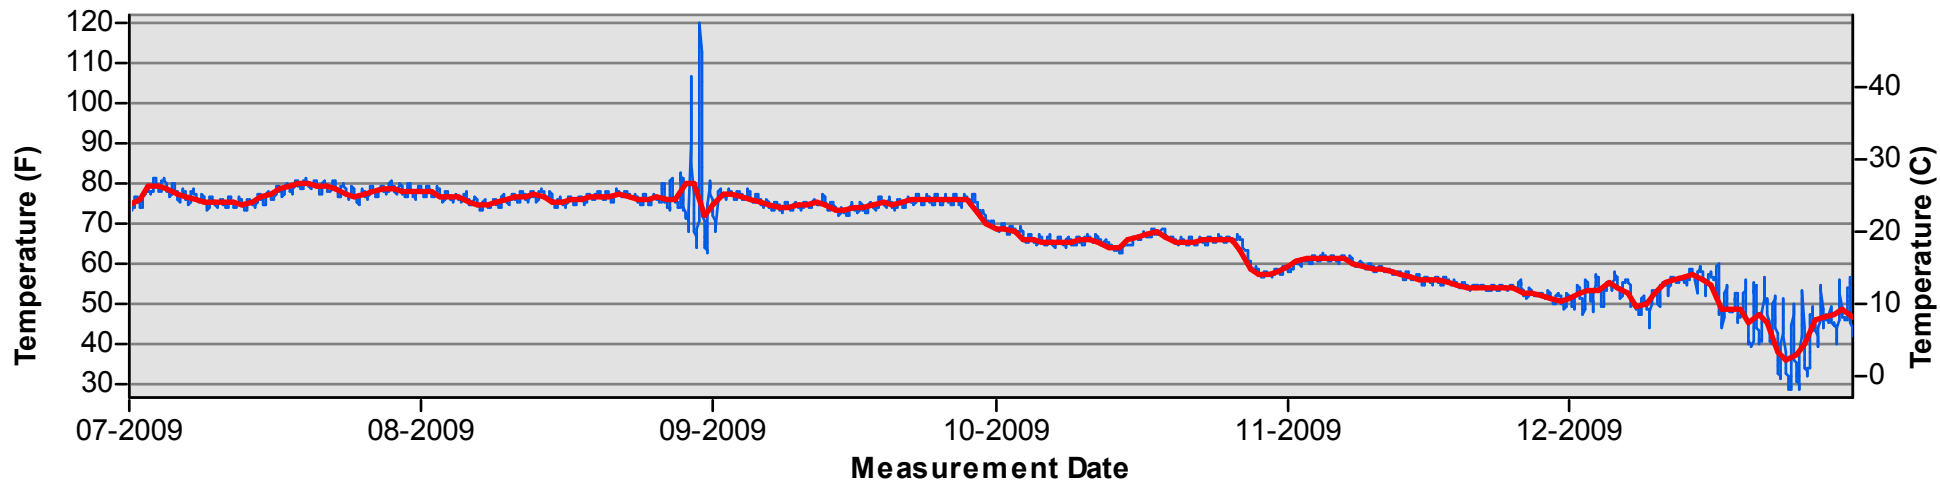

Key

 Daily Average Temperature

 Datalogger

January through June

July through December

Temperature Monitoring Location

SJRM
2009

Key