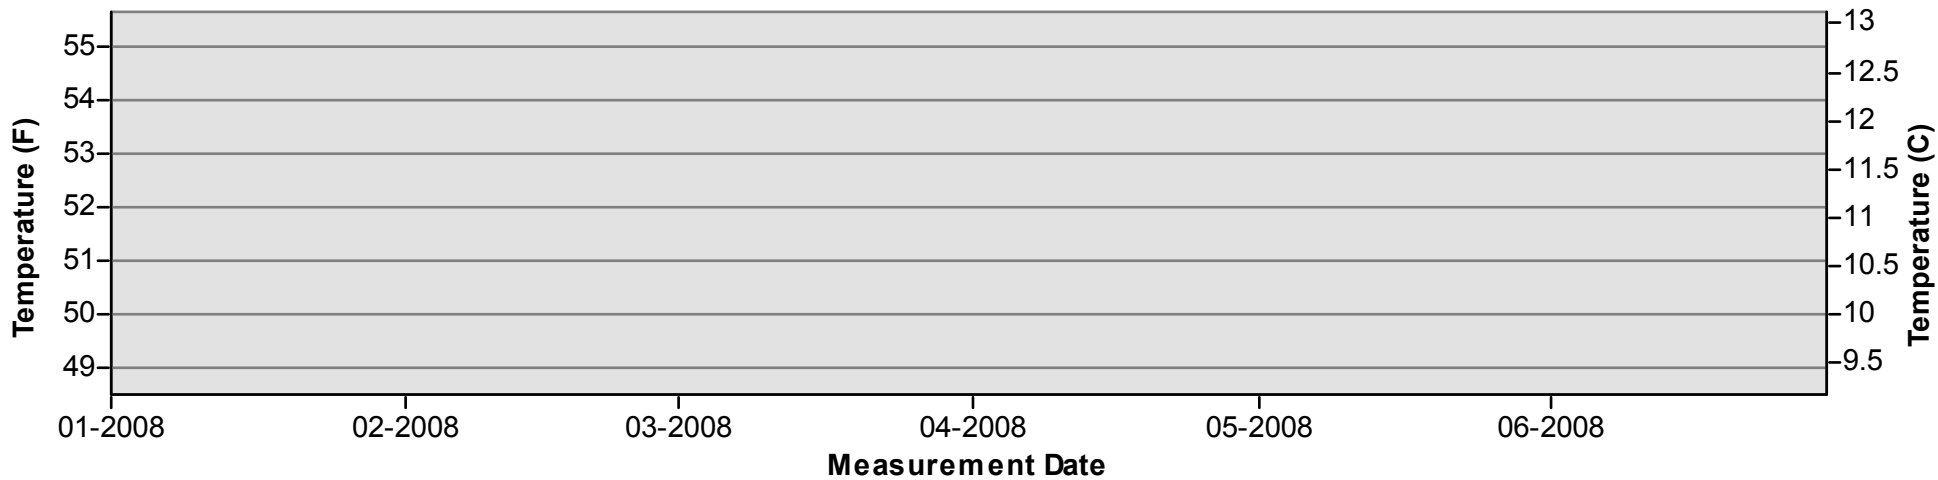

January through June