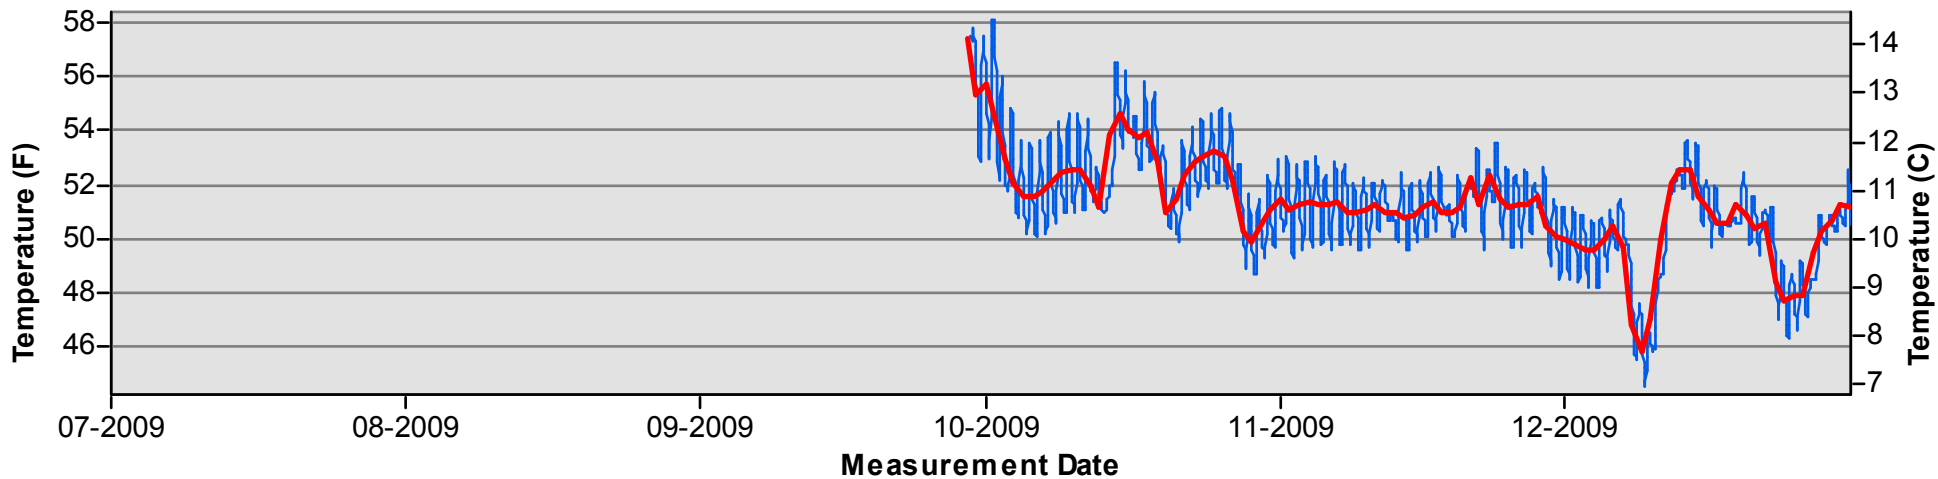

SJRV1
2009

Key

-  Daily Average Temperature
-  Datalogger

January through June

July through December

Temperature Monitoring Location

SJRV2
2009

Key