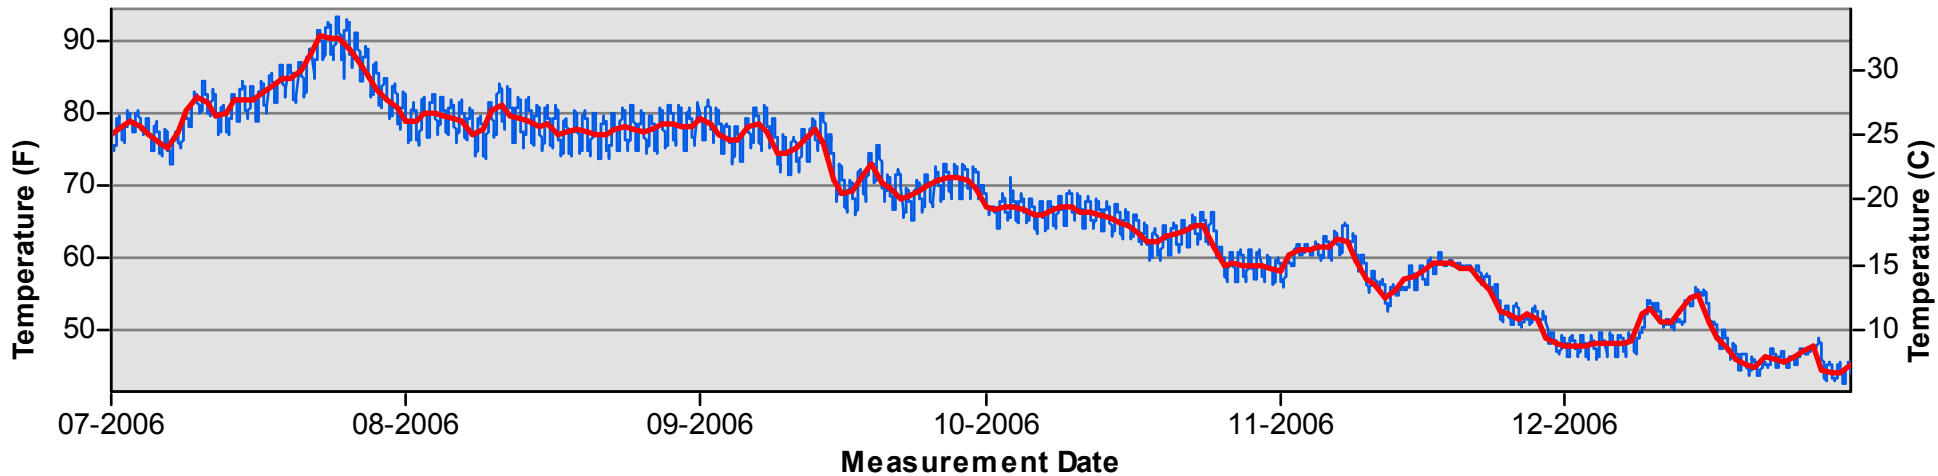

FFB
2004

Key

-  Daily Average Temperature
-  Datalogger

January through June

July through December

Temperature Monitoring Location

FFB
2005

Key

- Daily Average Temperature
- Datalogger

January through June

July through December

Temperature Monitoring Location

FFB
2006

Key

- Daily Average Temperature
- Datalogger

January through June