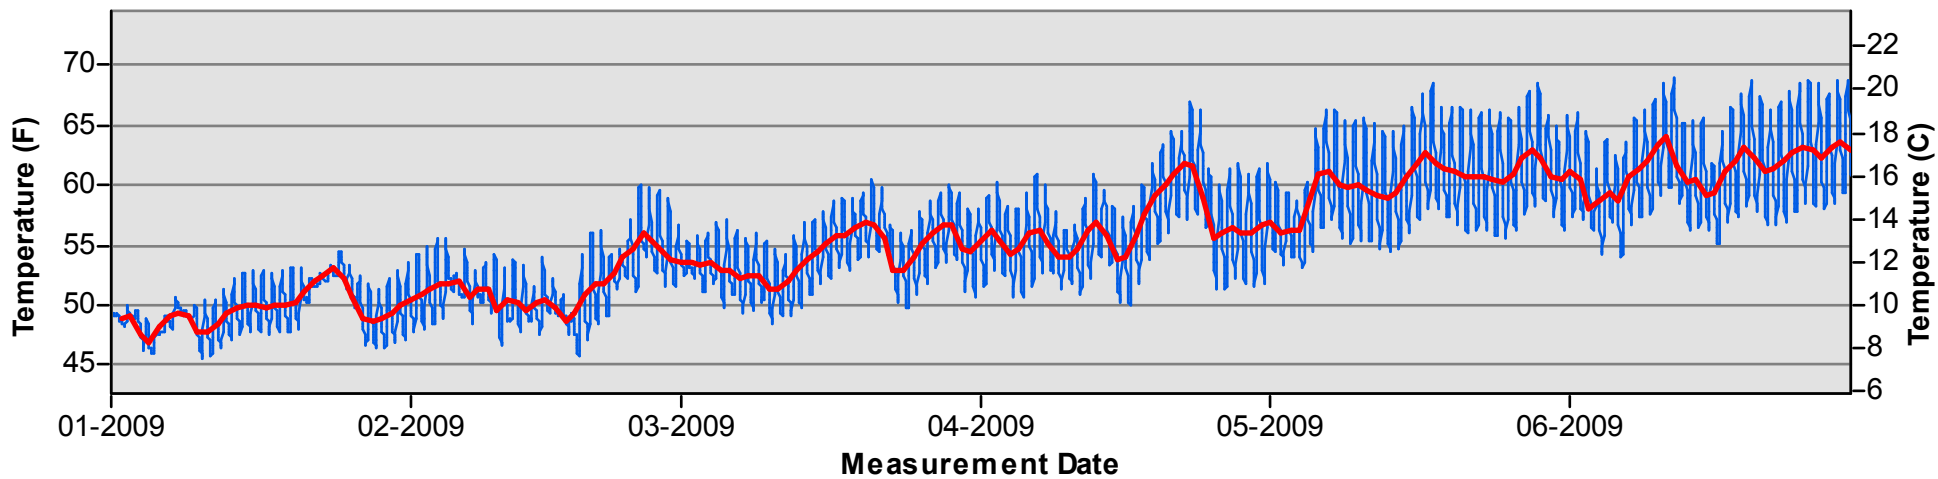

January through June