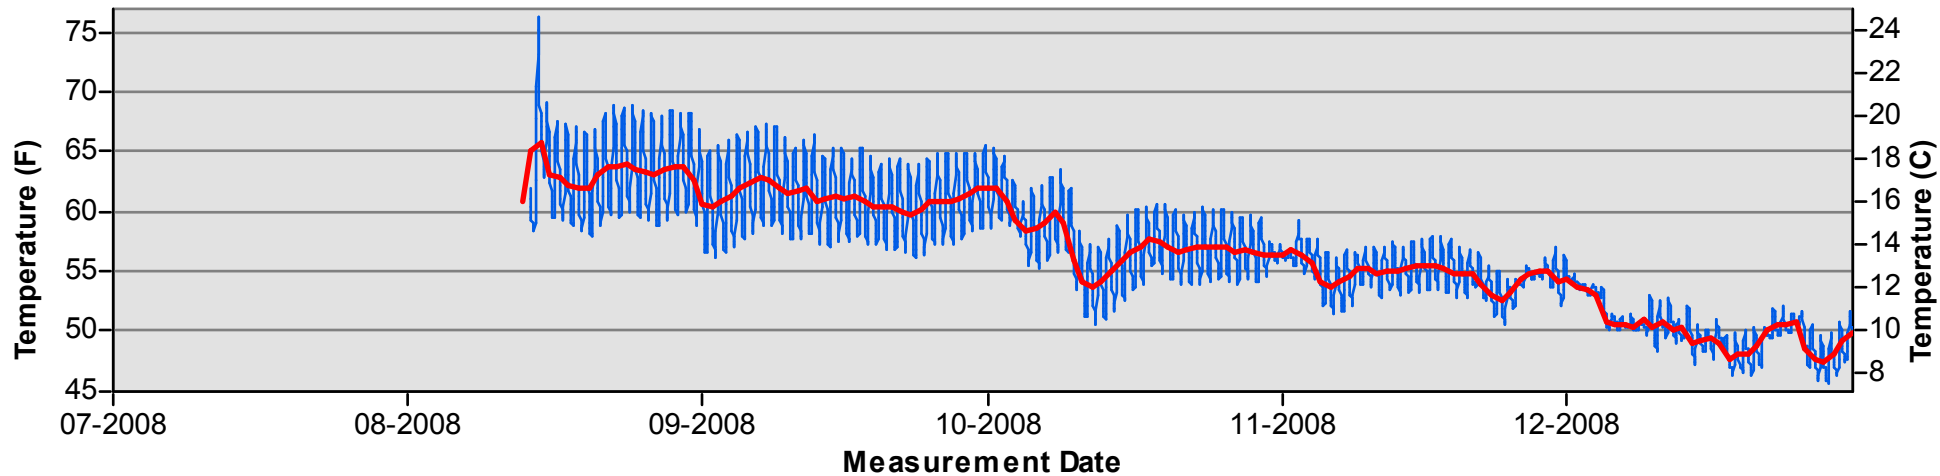

July through December

Temperature Monitoring Location

**SJRMU
2009**

Key

- Daily Average Temperature
- Datalogger

January through June

July through December

Temperature Monitoring Location