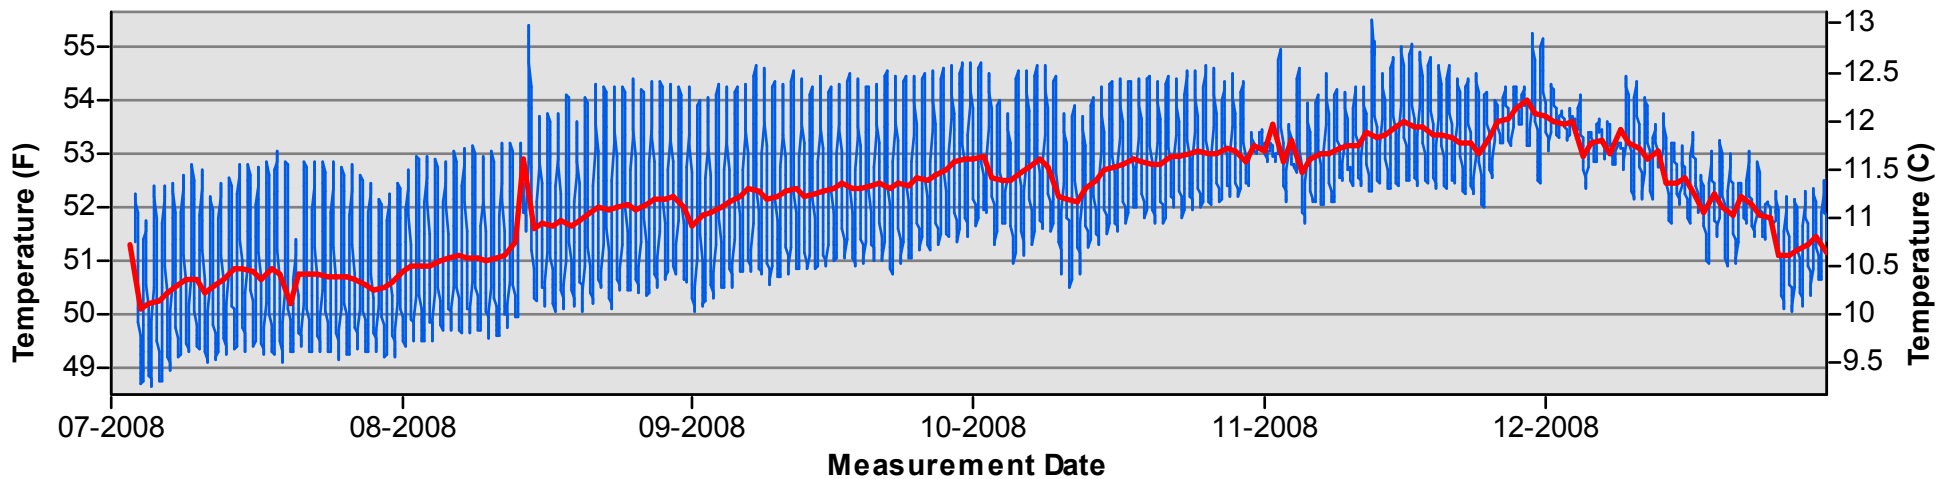

Temperature Monitoring Location

**SJRCC
2009**

Key

- Daily Average Temperature
- Datalogger

January through June

July through December

Temperature Monitoring Location

SJRFB
2008