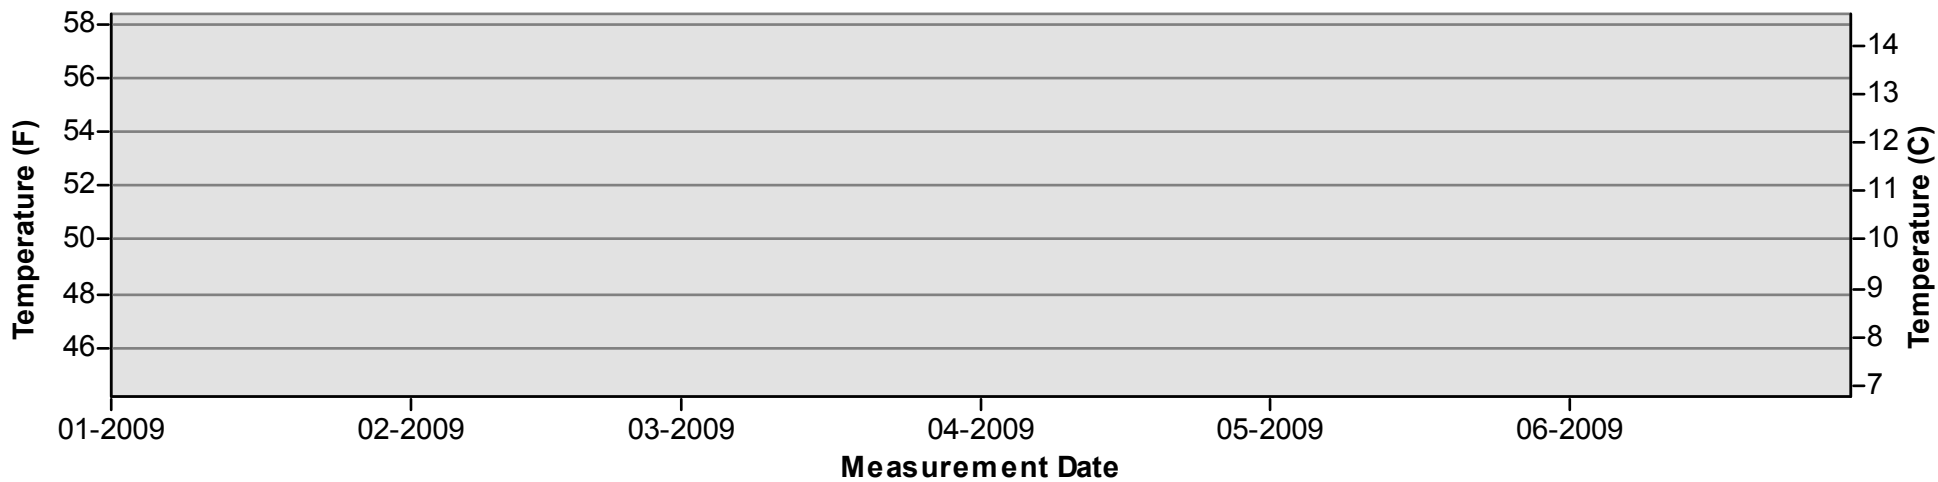

July through December

Temperature Monitoring Location

SJRSTV 2009

Key

-  Daily Average Temperature
-  Datalogger

January through June

July through December

Temperature Monitoring Location