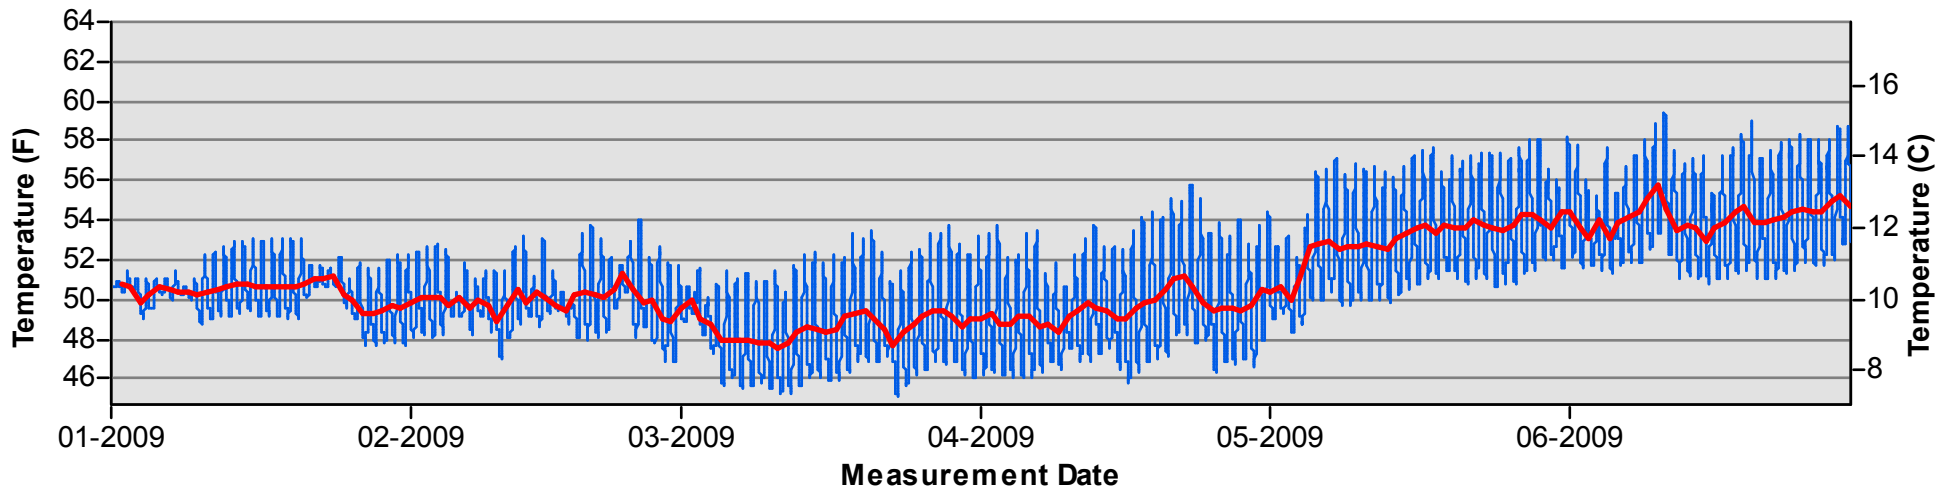

January through June

July through December

Temperature Monitoring Location

SJF
2008

Key

- Red line with triangle: Daily Average Temperature
- Blue line with triangle: Datalogger

January through June

July through December