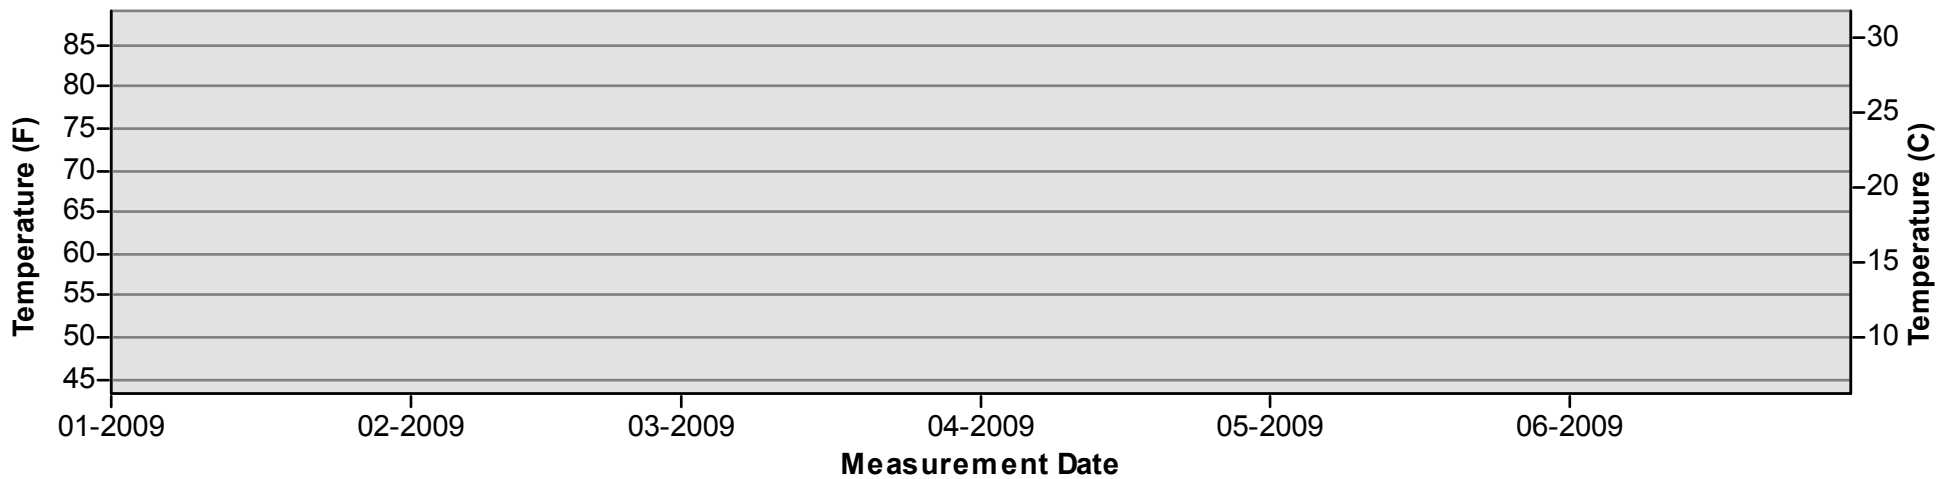

January through June