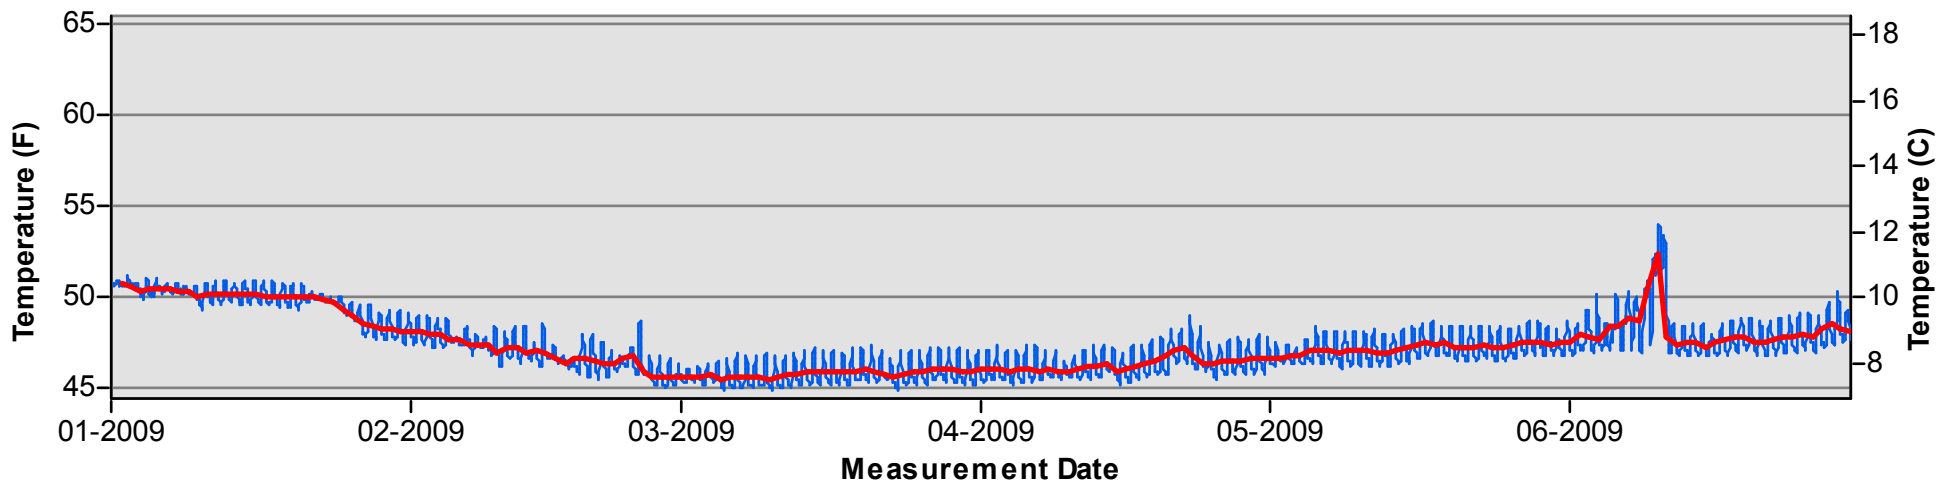

January through June

July through December

Temperature Monitoring Location

**SJRFP
2008**

Key

- Daily Average Temperature
- Datalogger

January through June

July through December