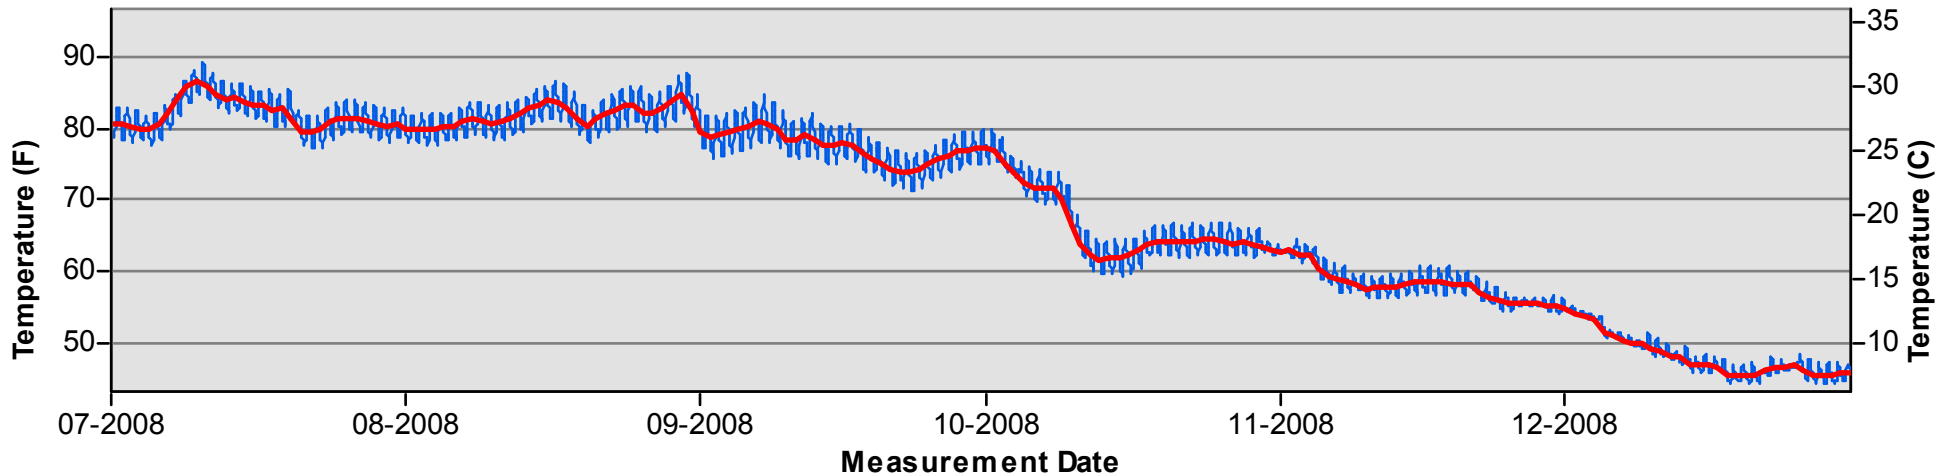

Temperature Monitoring Location

**SJRFP
2009**

Key

- Daily Average Temperature
- Datalogger

January through June

July through December

Temperature Monitoring Location

SJRGFA
2008