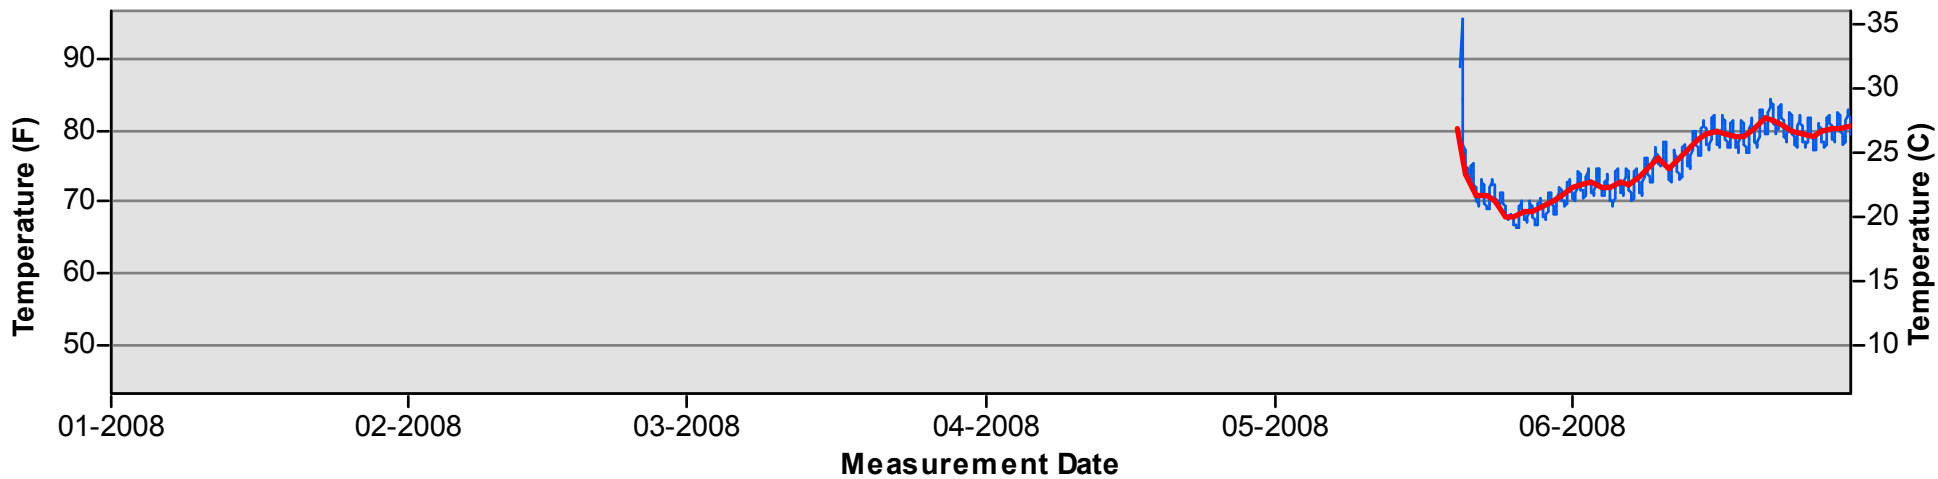

January through June