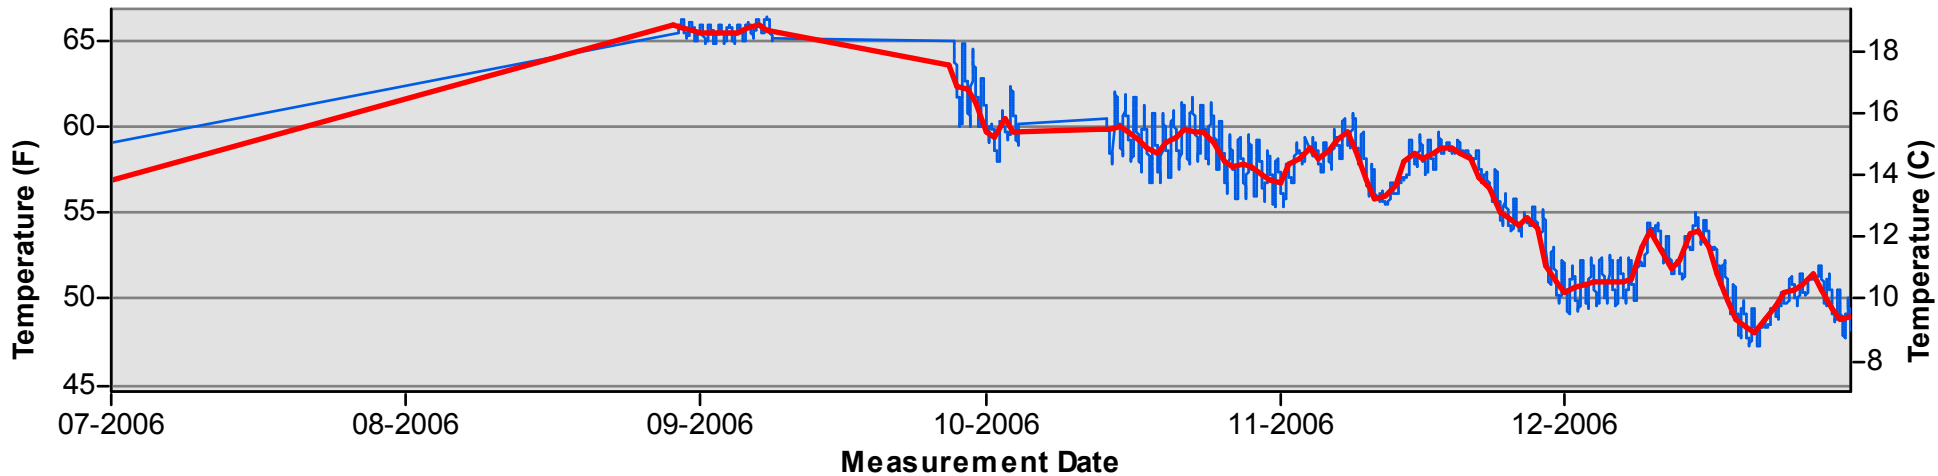

- Daily Average Temperature
- Datalogger

January through June

July through December

Temperature Monitoring Location

H41
2005

Key

-  Daily Average Temperature
-  Datalogger

January through June

July through December

Temperature Monitoring Location

H41
2006

Key

-  Daily Average Temperature
-  Datalogger

January through June

July through December

Temperature Monitoring Location