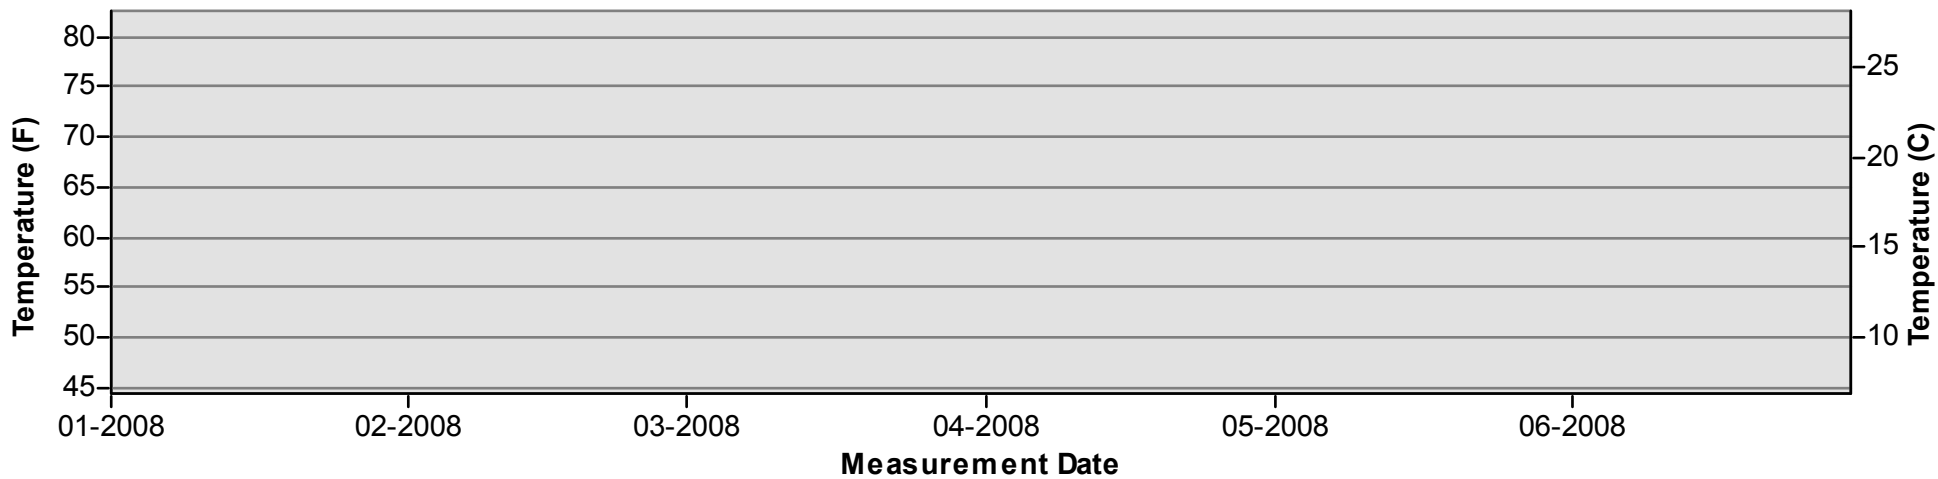

January through June