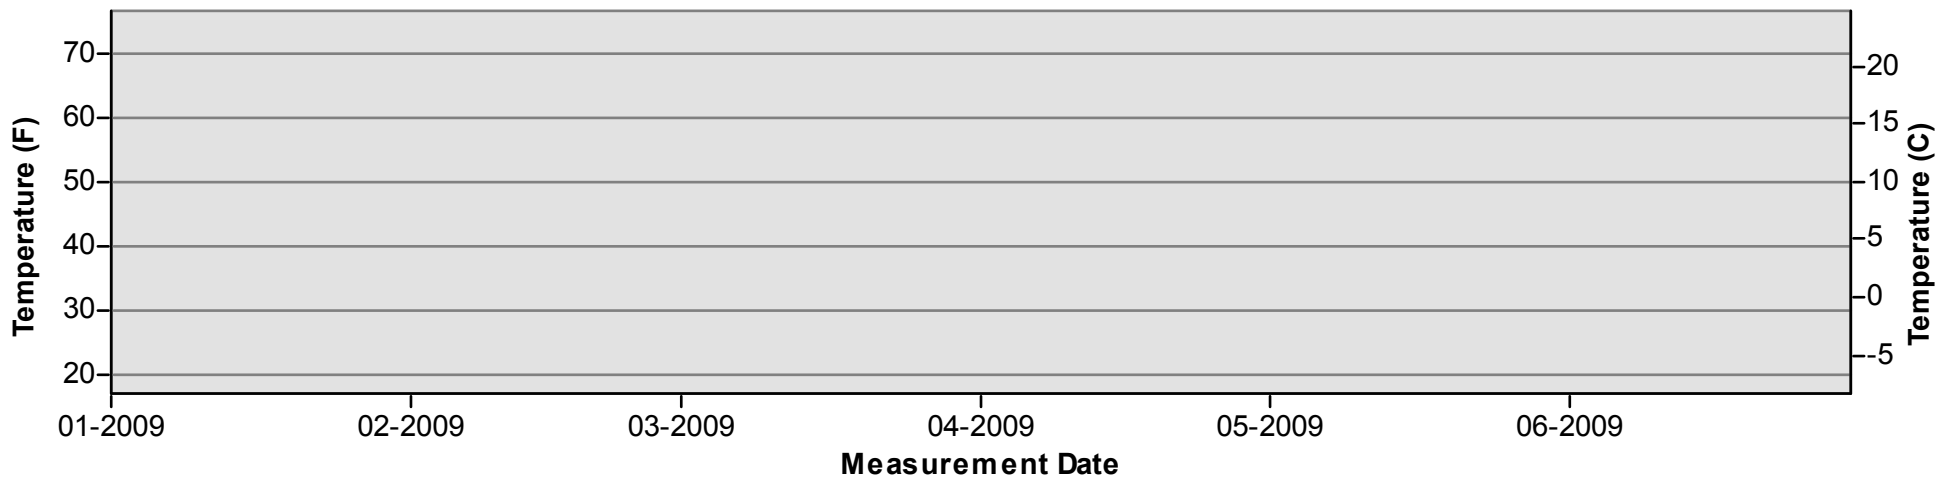

January through June