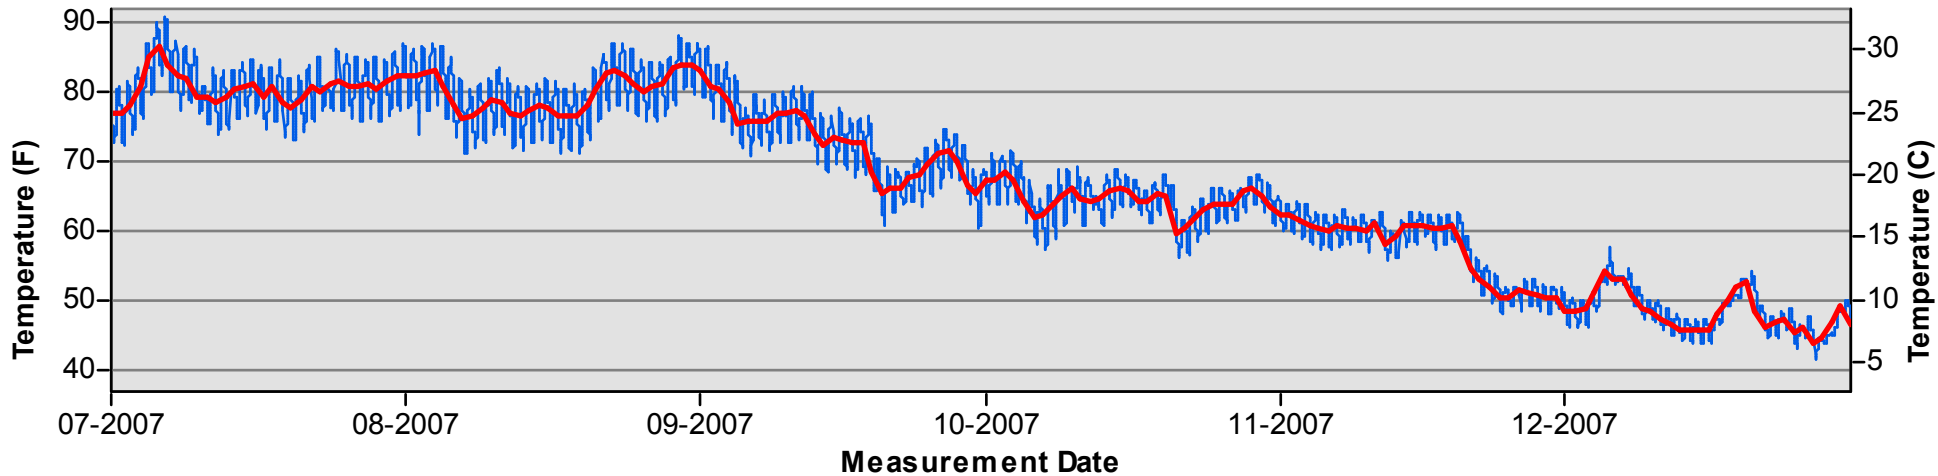

- Daily Average Temperature
- Datalogger

January through June

July through December

Temperature Monitoring Location

FFB
2006

Key

- Daily Average Temperature
- Datalogger

January through June

July through December

Temperature Monitoring Location

FFB
2007

Key

-  Daily Average Temperature
-  Datalogger

January through June

July through December

Temperature Monitoring Location