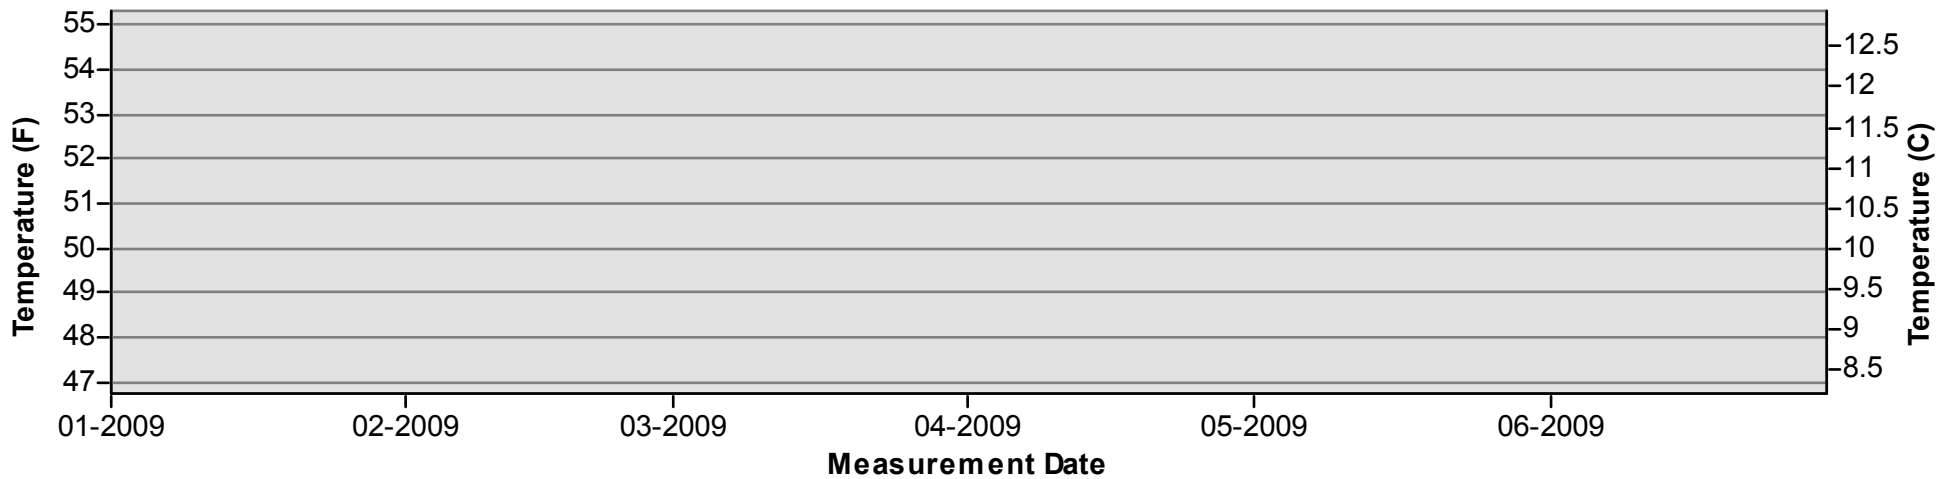

January through June