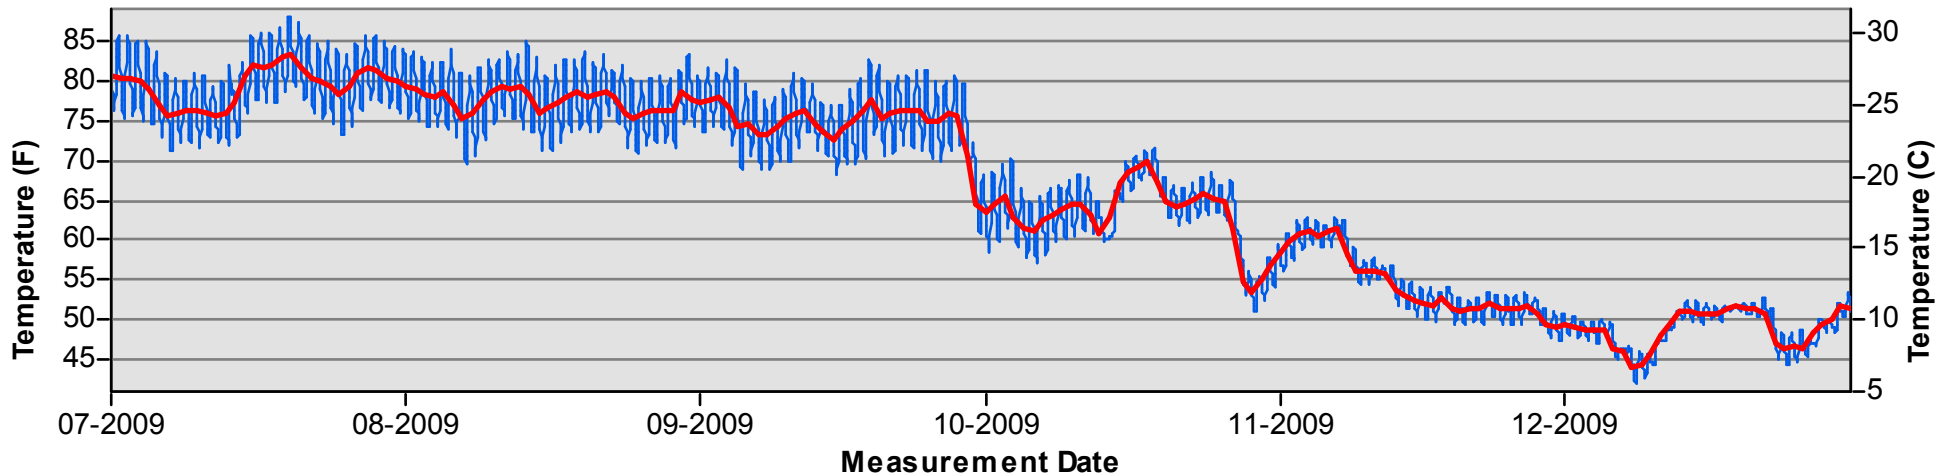

July through December

Temperature Monitoring Location

SJRBSS
2009

Key

- Daily Average Temperature
- Datalogger