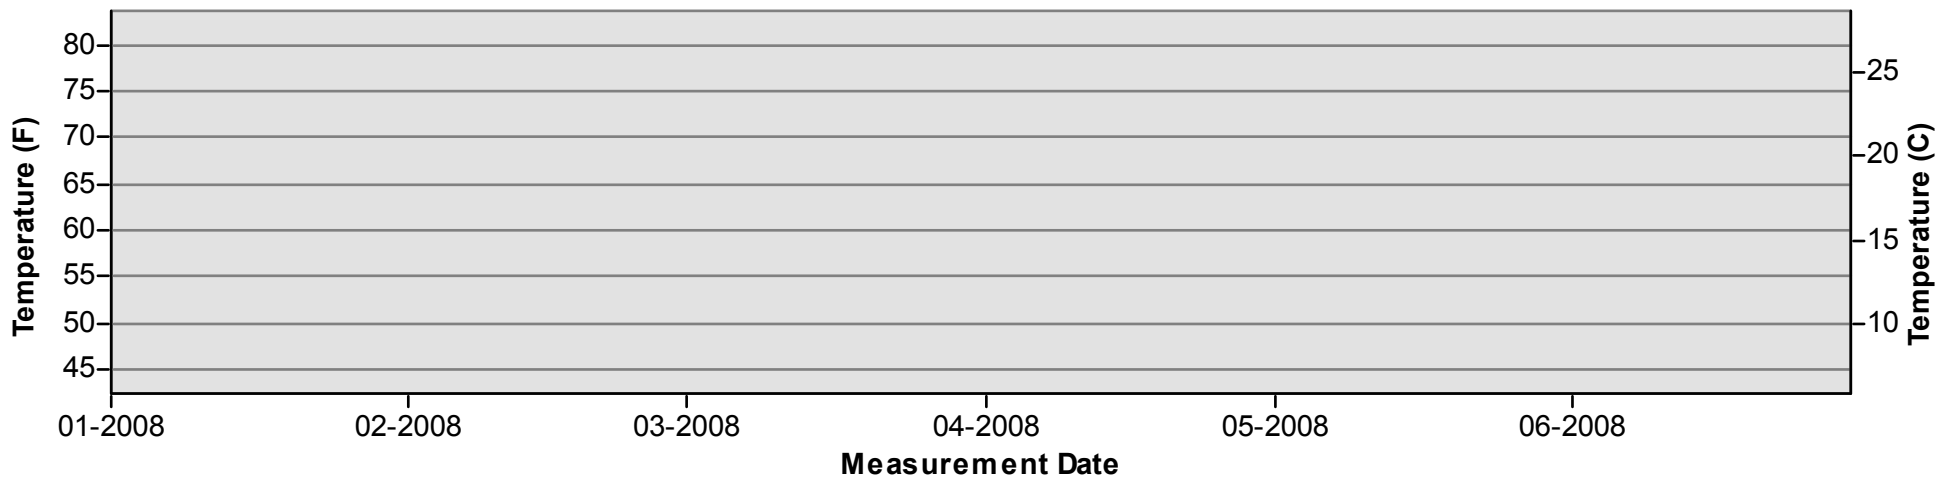

January through June