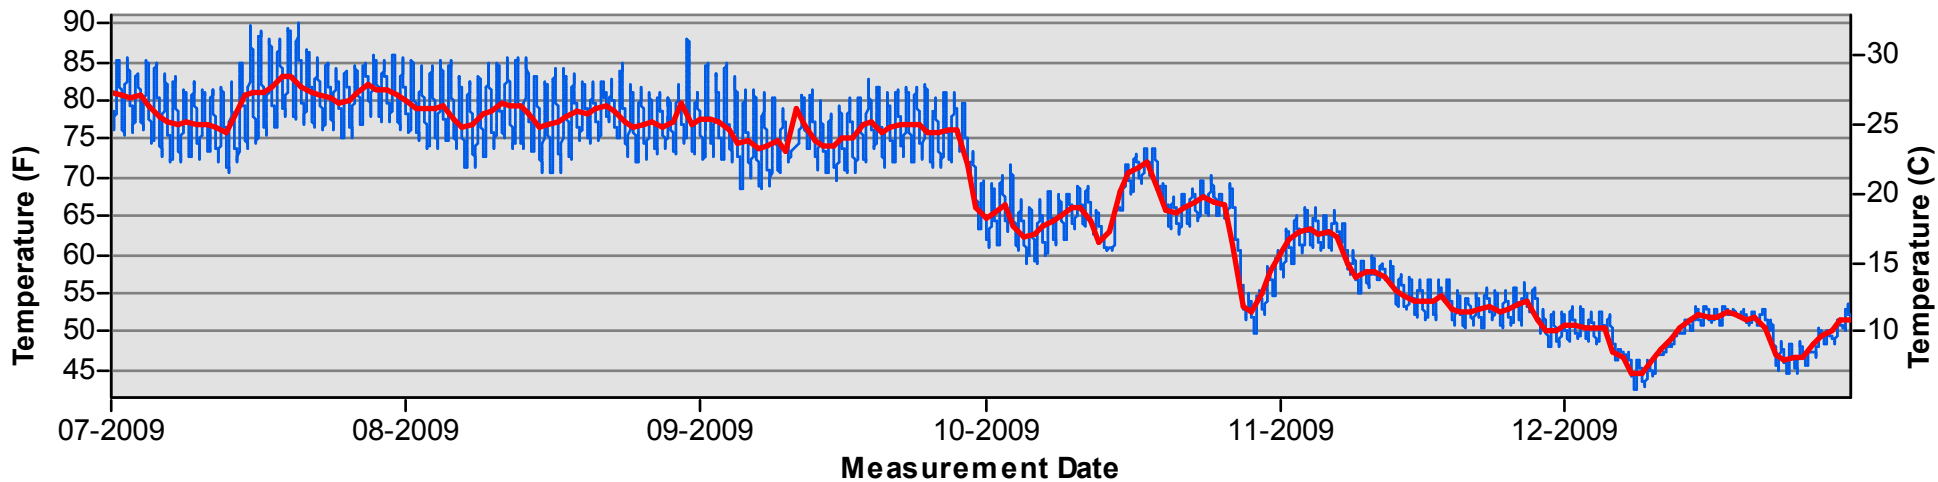

January through June

July through December

Temperature Monitoring Location

MSG
2008

Key

- Daily Average Temperature
- Datalogger

January through June

July through December