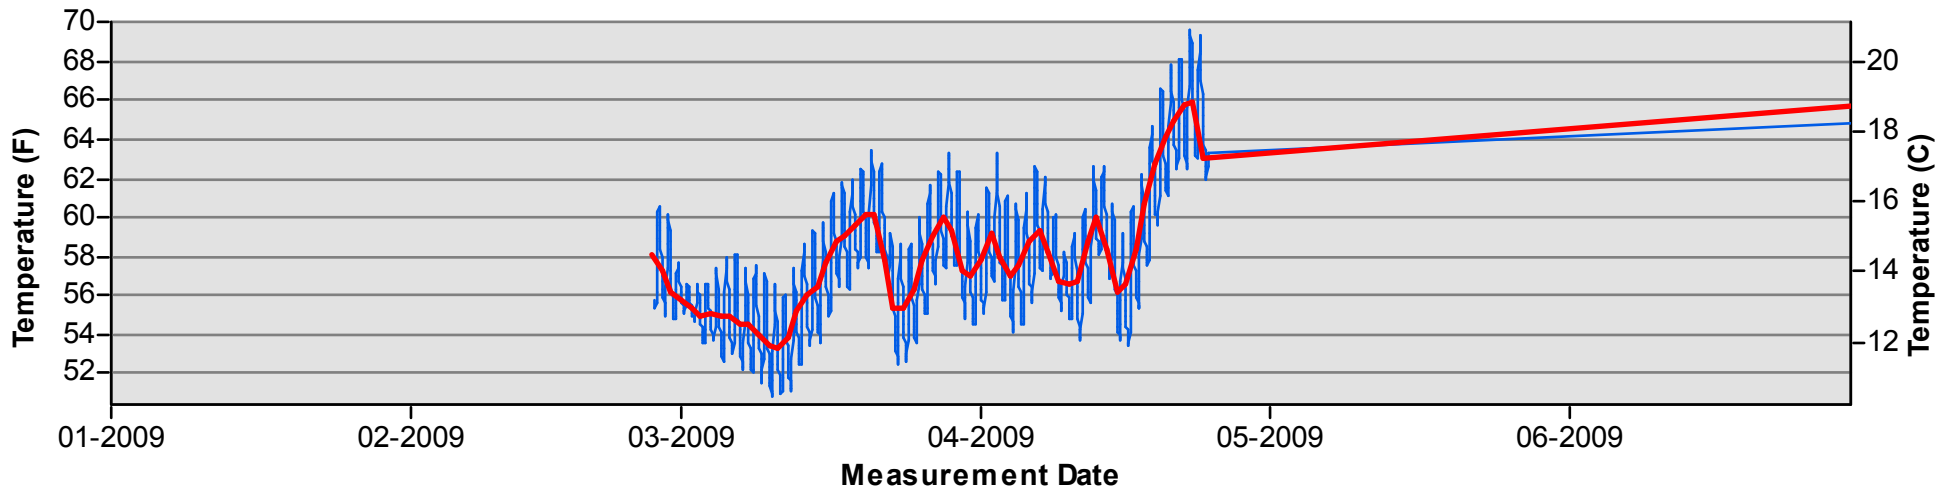

July through December

Temperature Monitoring Location

SJRRI
2009

Key

-  Daily Average Temperature
-  Datalogger

January through June

July through December

Temperature Monitoring Location