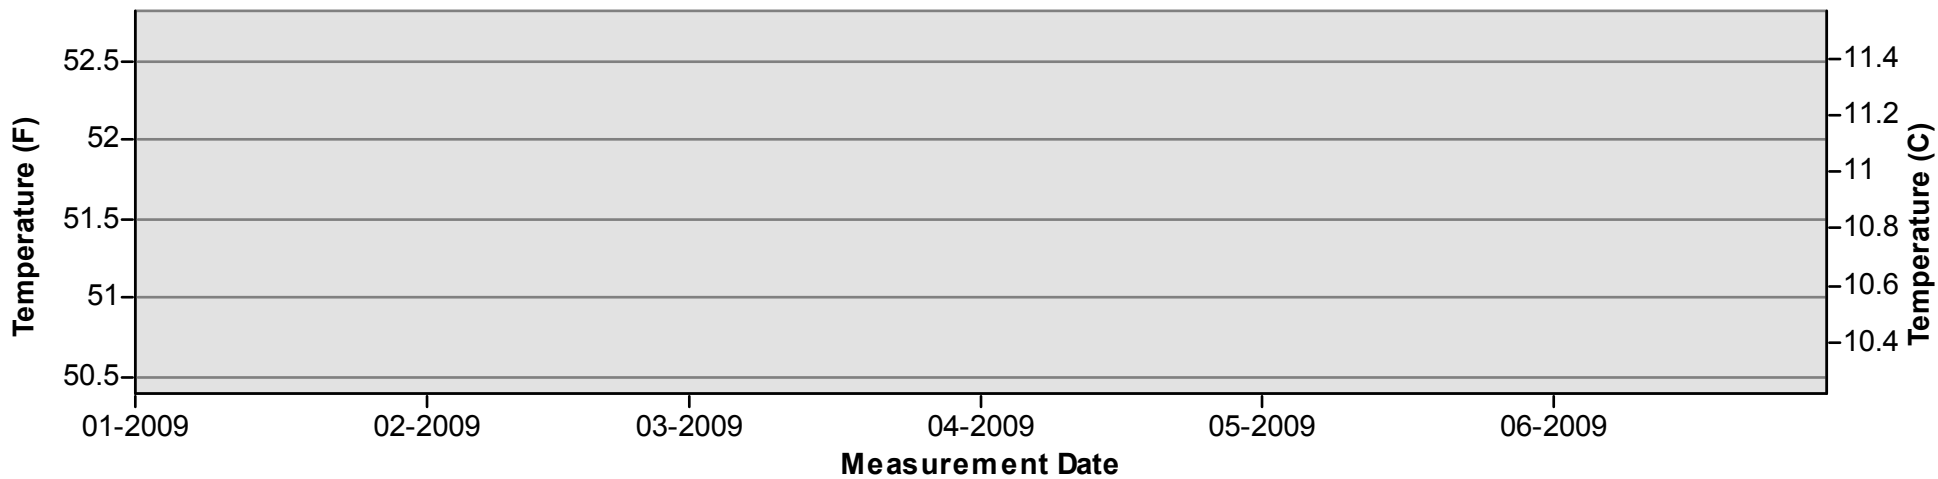

January through June

July through December

Temperature Monitoring Location

SJRBSS
2009

Key

- Daily Average Temperature
- Datalogger

January through June

July through December