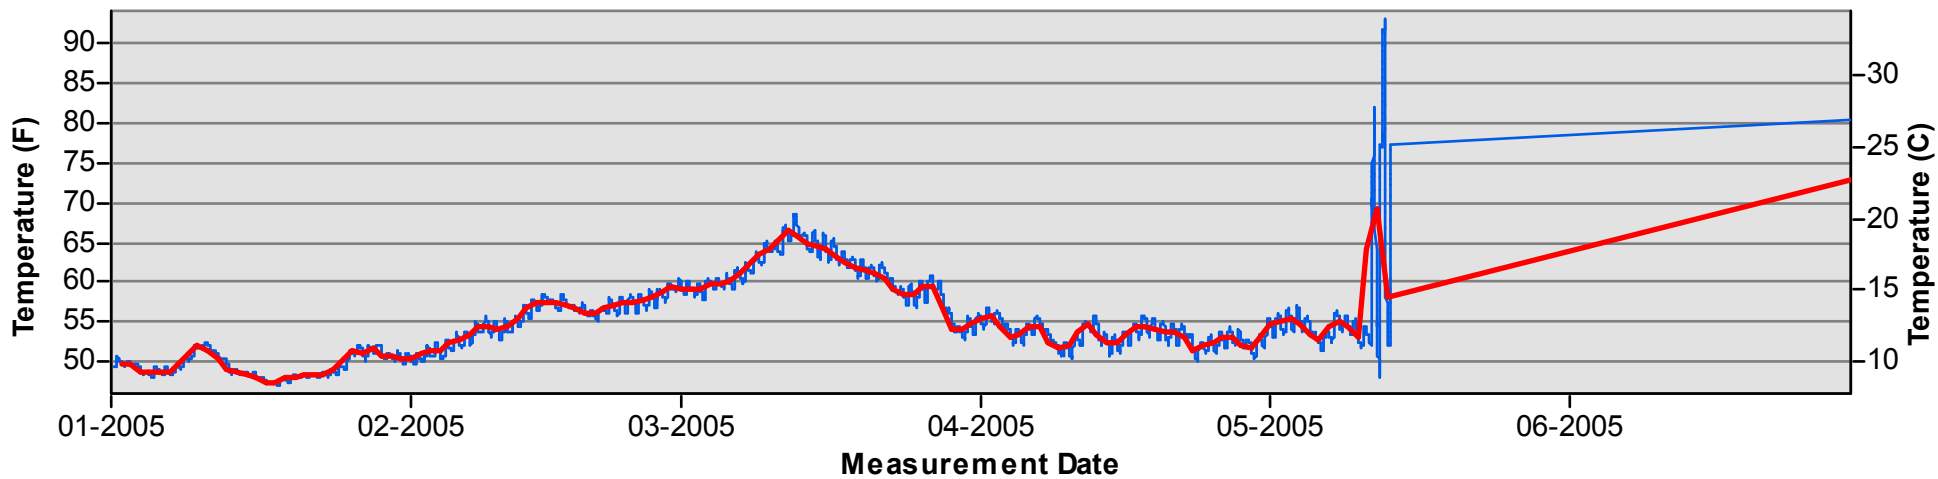

January through June

July through December

Temperature Monitoring Location

DNB
2004

Key

-  Daily Average Temperature
-  Datalogger

January through June

July through December

Temperature Monitoring Location

DNB
2005

Key

- Daily Average Temperature
- Datalogger

January through June

July through December

Temperature Monitoring Location

**DNB
2006**