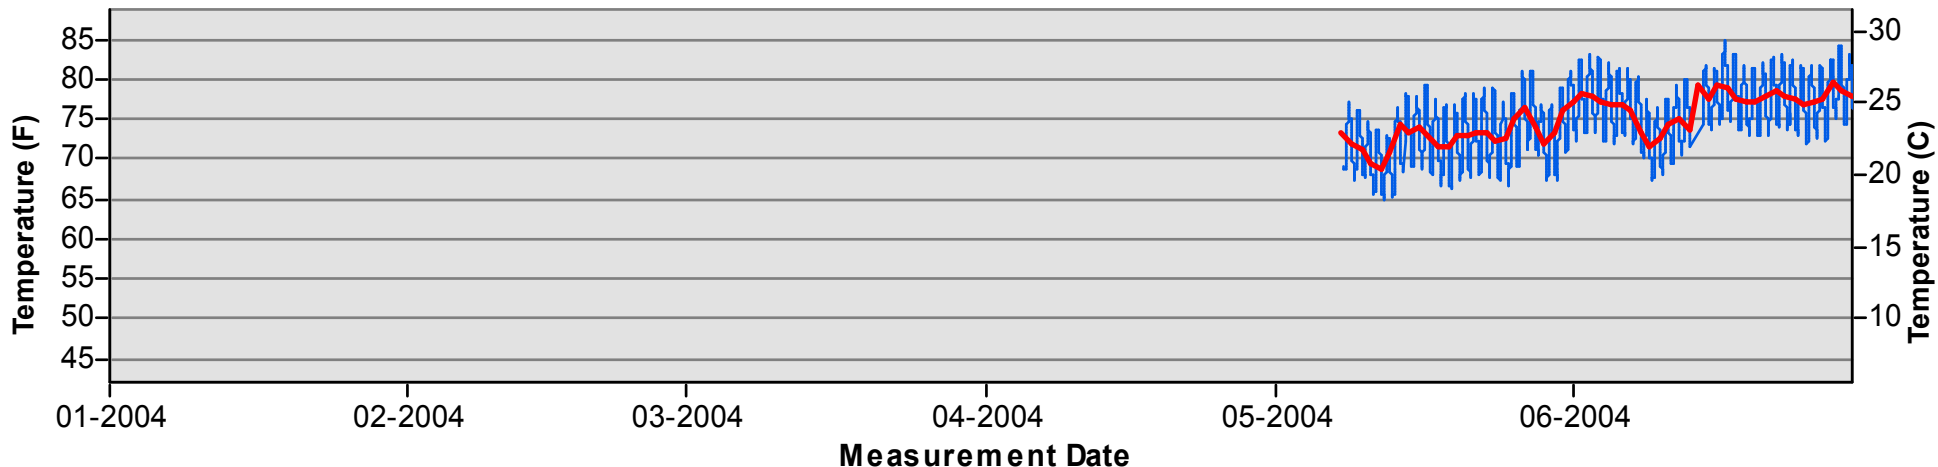

January through June