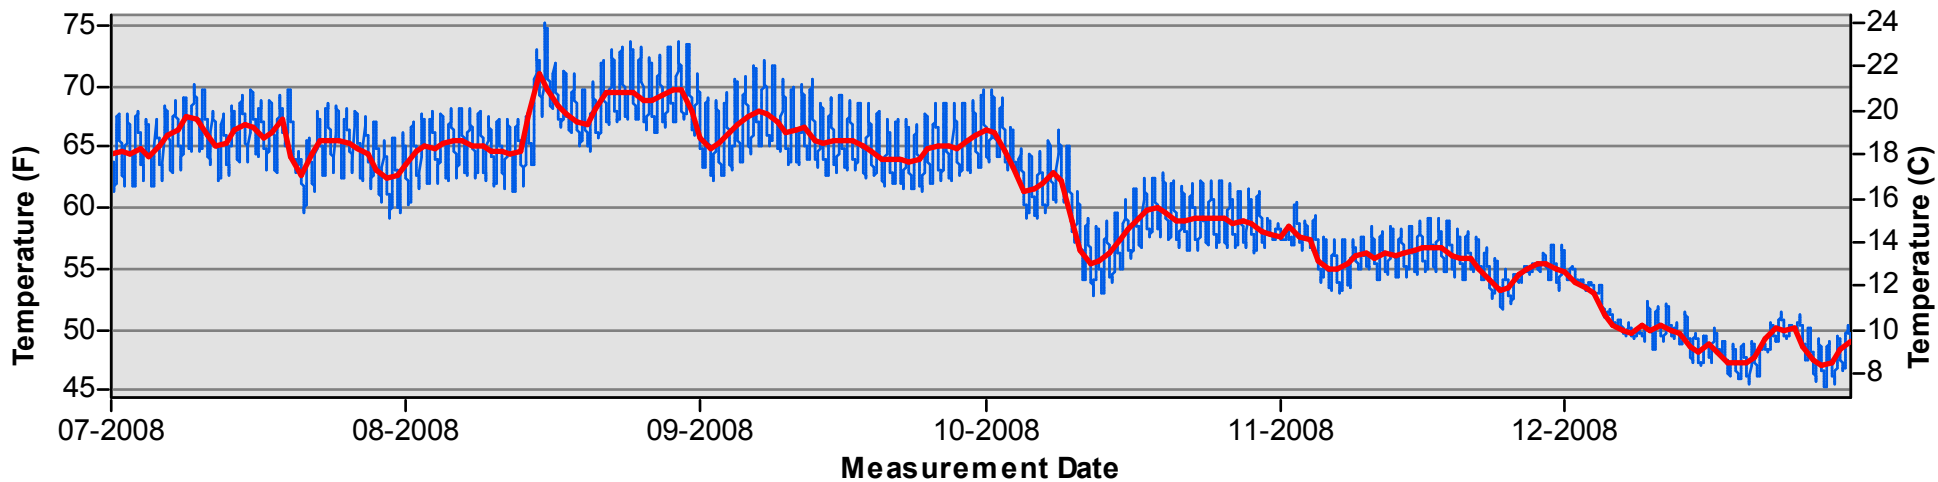

July through December

Temperature Monitoring Location

H41
2006

Key

-  Daily Average Temperature
-  Datalogger

January through June

July through December

Temperature Monitoring Location

H41
2007

Key

-  Daily Average Temperature
-  Datalogger

January through June

July through December

Temperature Monitoring Location

H41
2008

Key