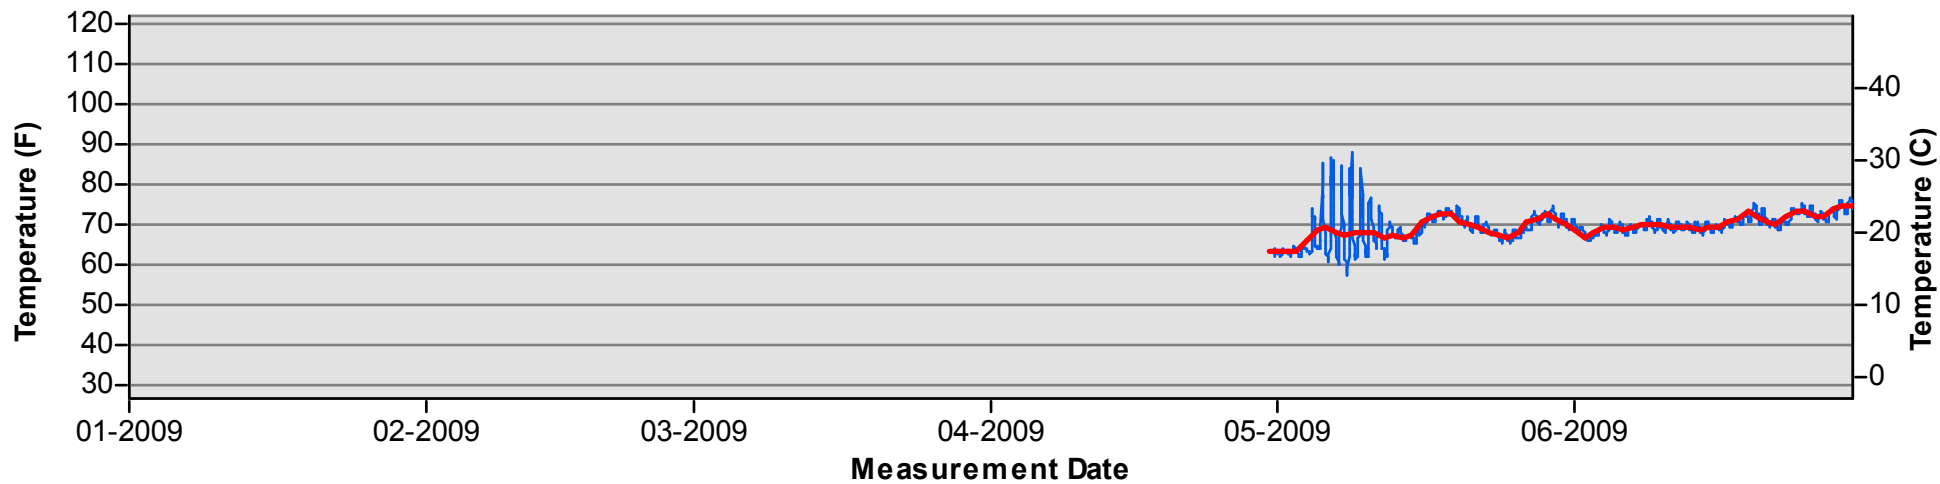

January through June