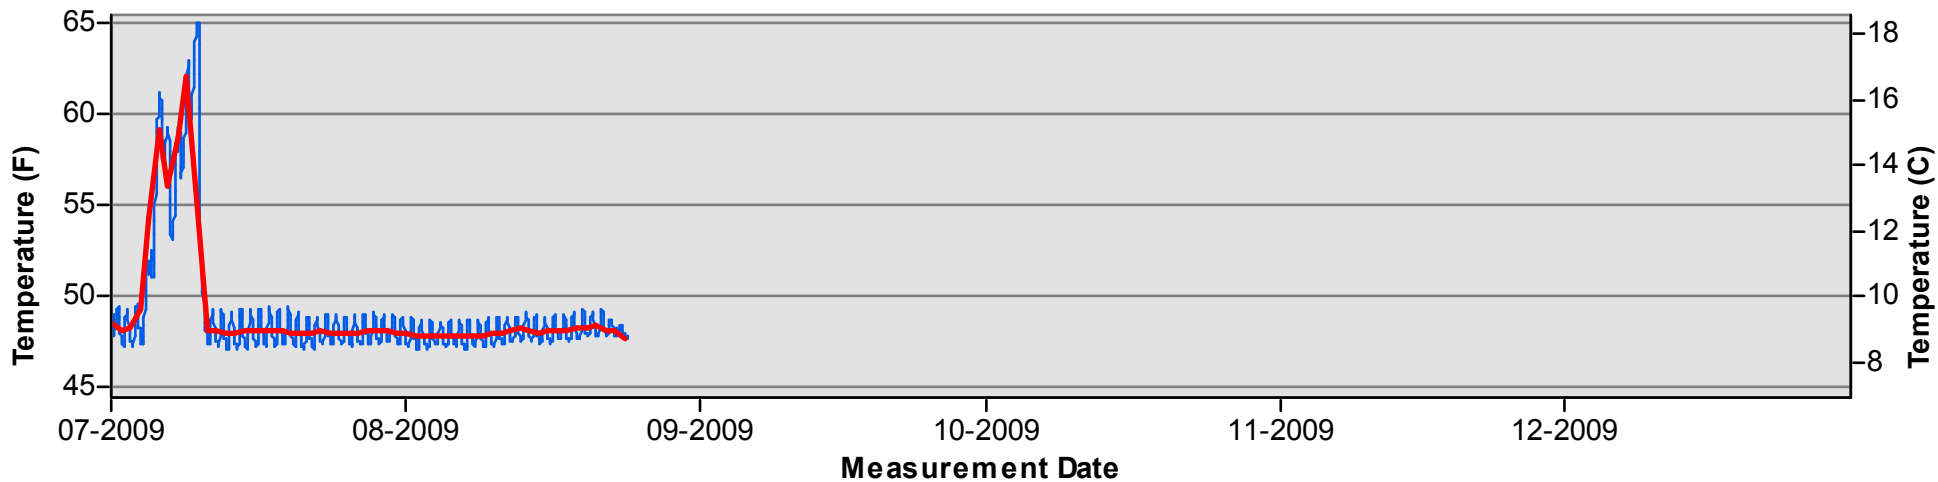

January through June

July through December

Temperature Monitoring Location

**SJRFP
2008**

Key

- Daily Average Temperature
- Datalogger

January through June

July through December