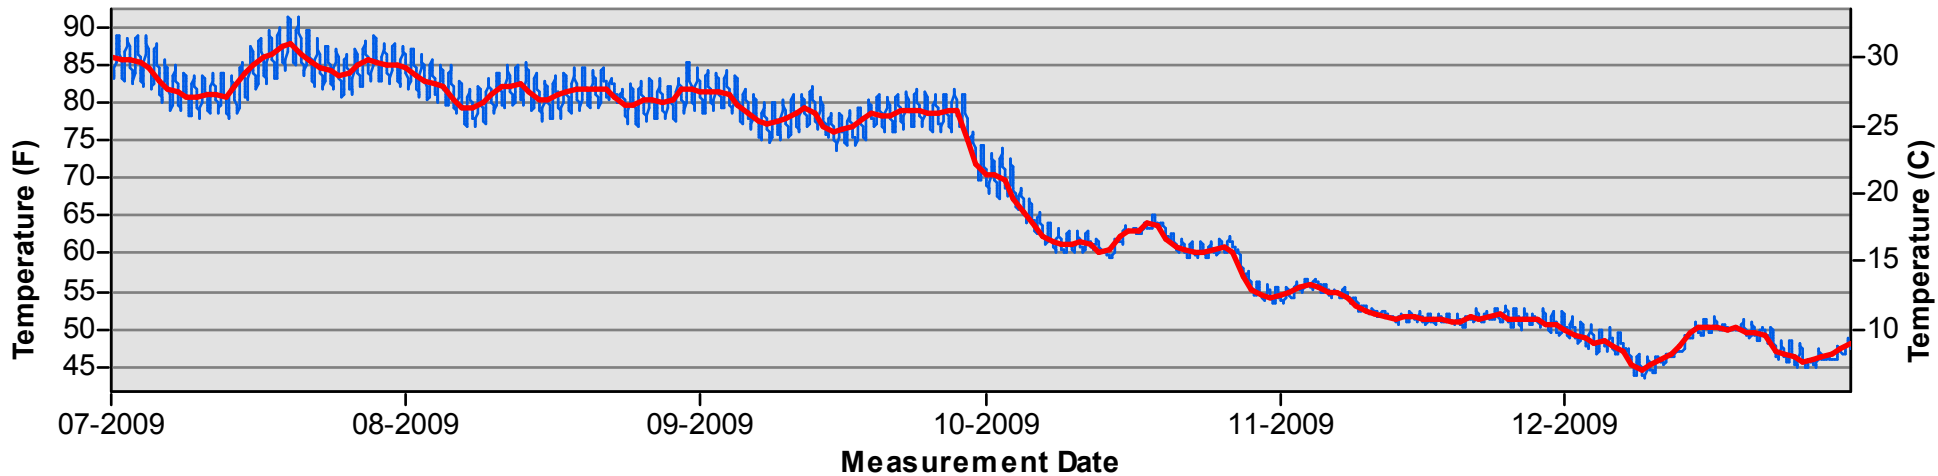

July through December

SAN JOAQUIN RIVER
RESTORATION PROGRAM

Temperature Monitoring Location

SJRGFA

2009

Key

Daily Average Temperature

Datalogger