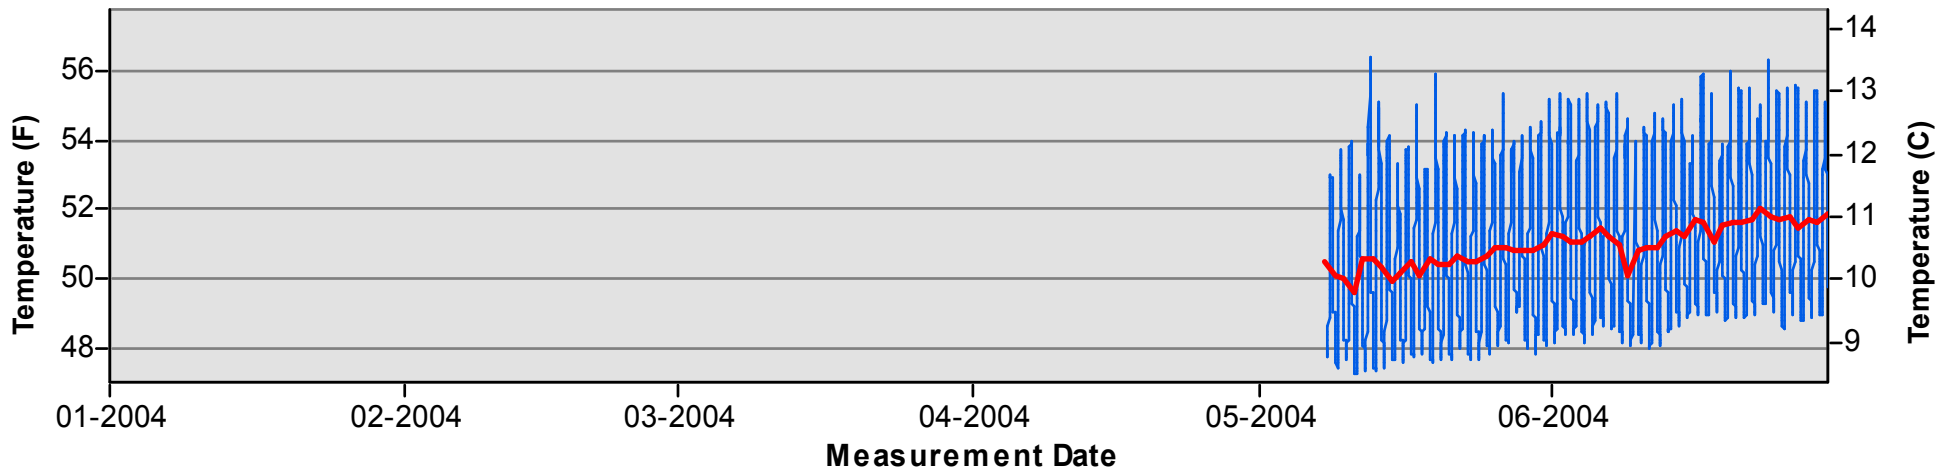

January through June