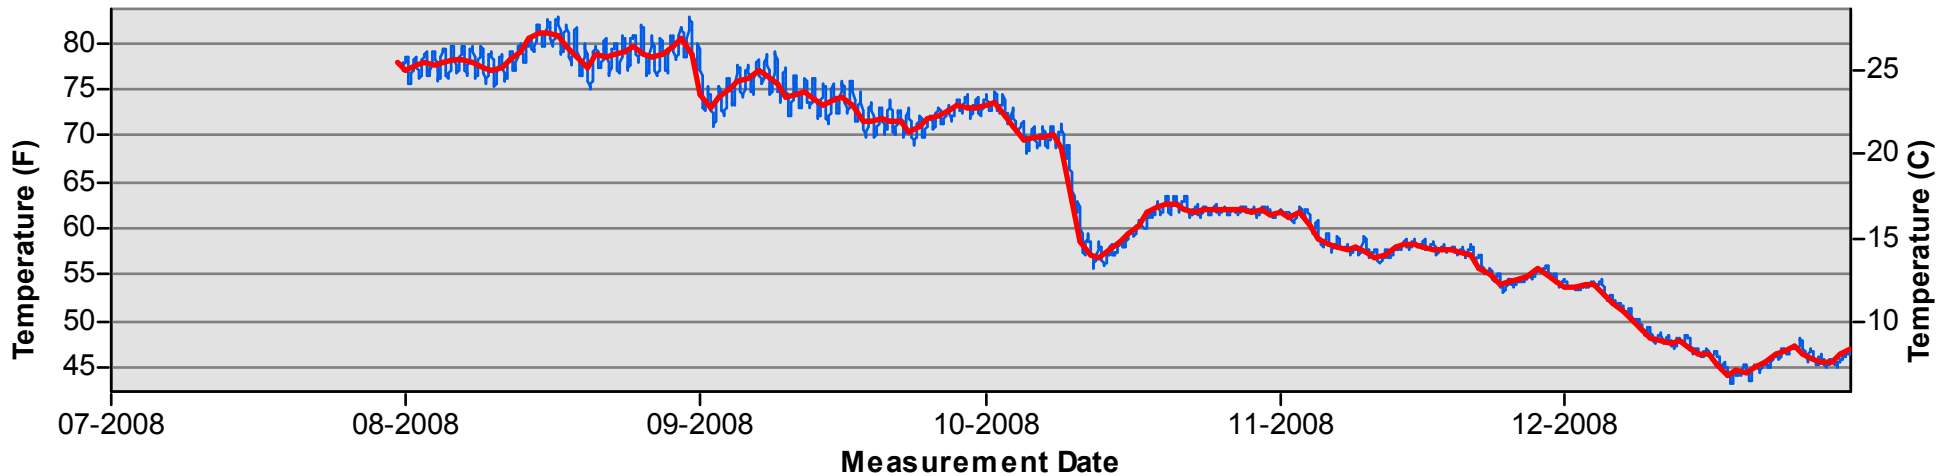

July through December

Temperature Monitoring Location

SJRSTV
2008

Key

- Daily Average Temperature
- Datalogger