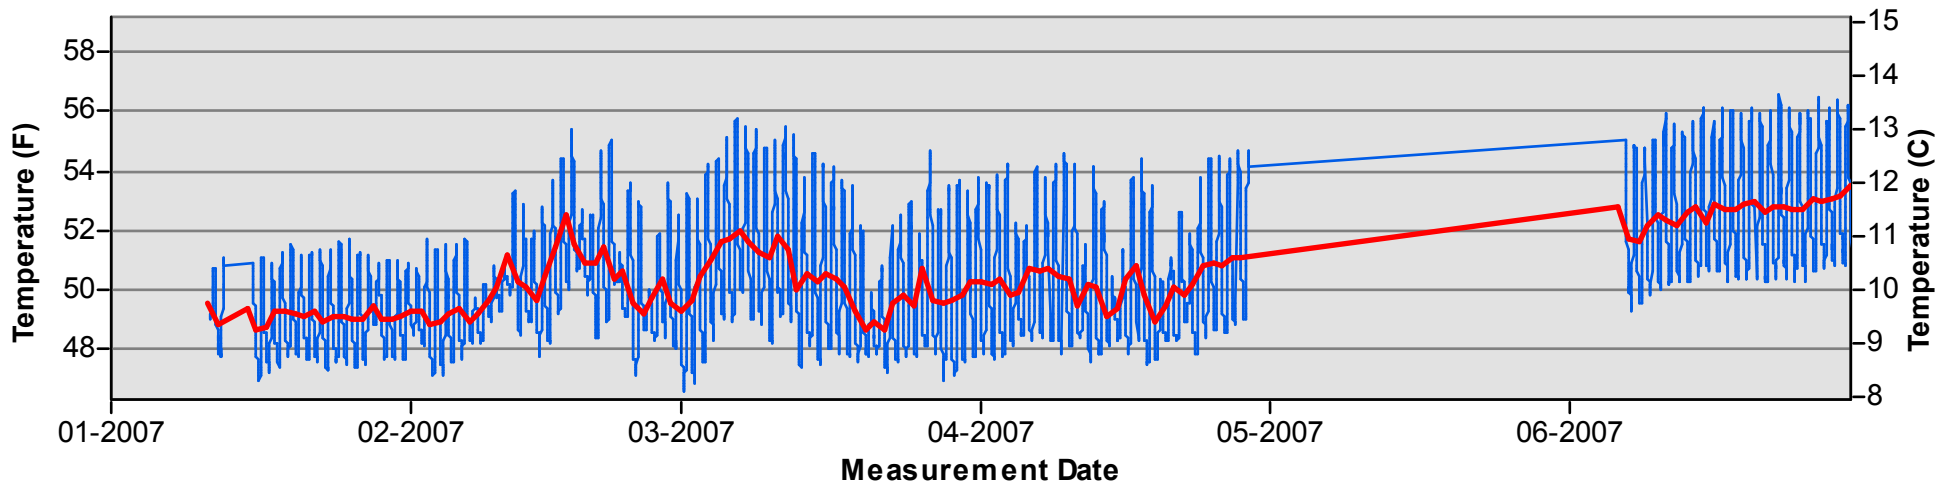

January through June