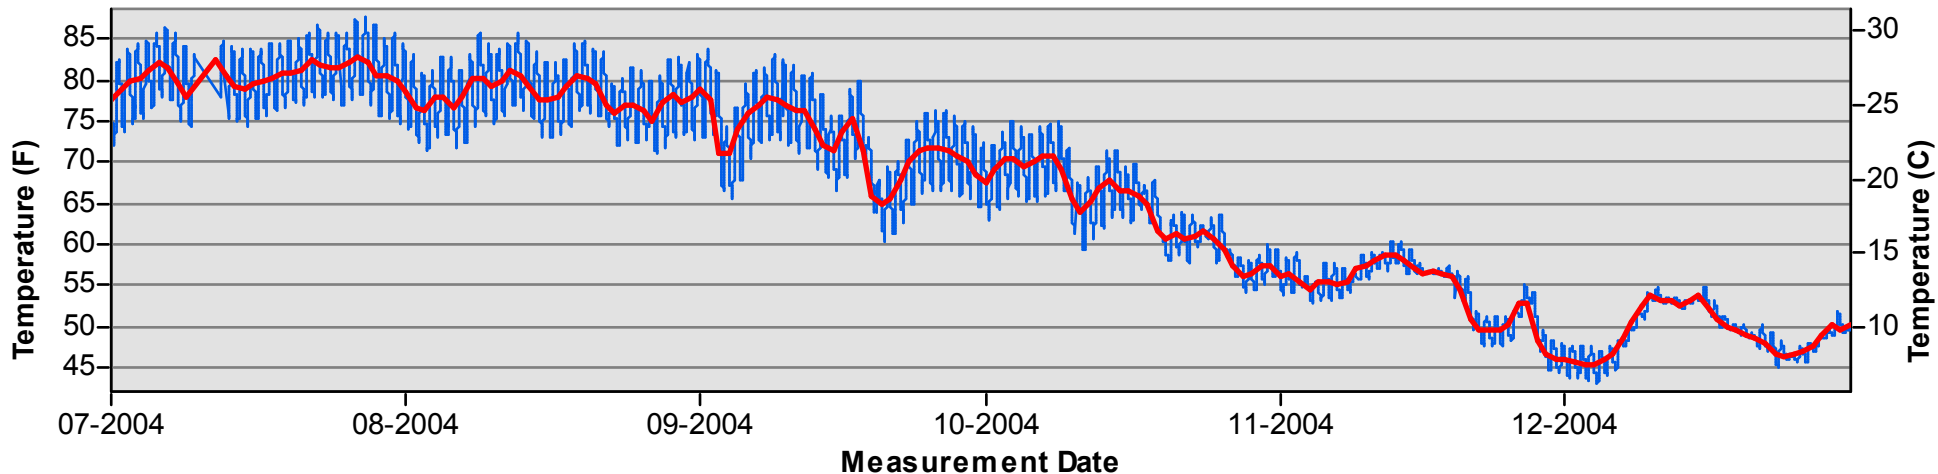

January through June

July through December

Temperature Monitoring Location

**DNB
2008**

Key

- Daily Average Temperature
- Datalogger

January through June

July through December

Temperature Monitoring Location

DNB
2009

Key

- Daily Average Temperature
- Datalogger

January through June

July through December

SAN JOAQUIN RIVER
RESTORATION PROGRAM

Temperature Monitoring Location

FFB
2004

Key

-  Daily Average Temperature
-  Datalogger

January through June

July through December

Temperature Monitoring Location

FFB
2005

Key