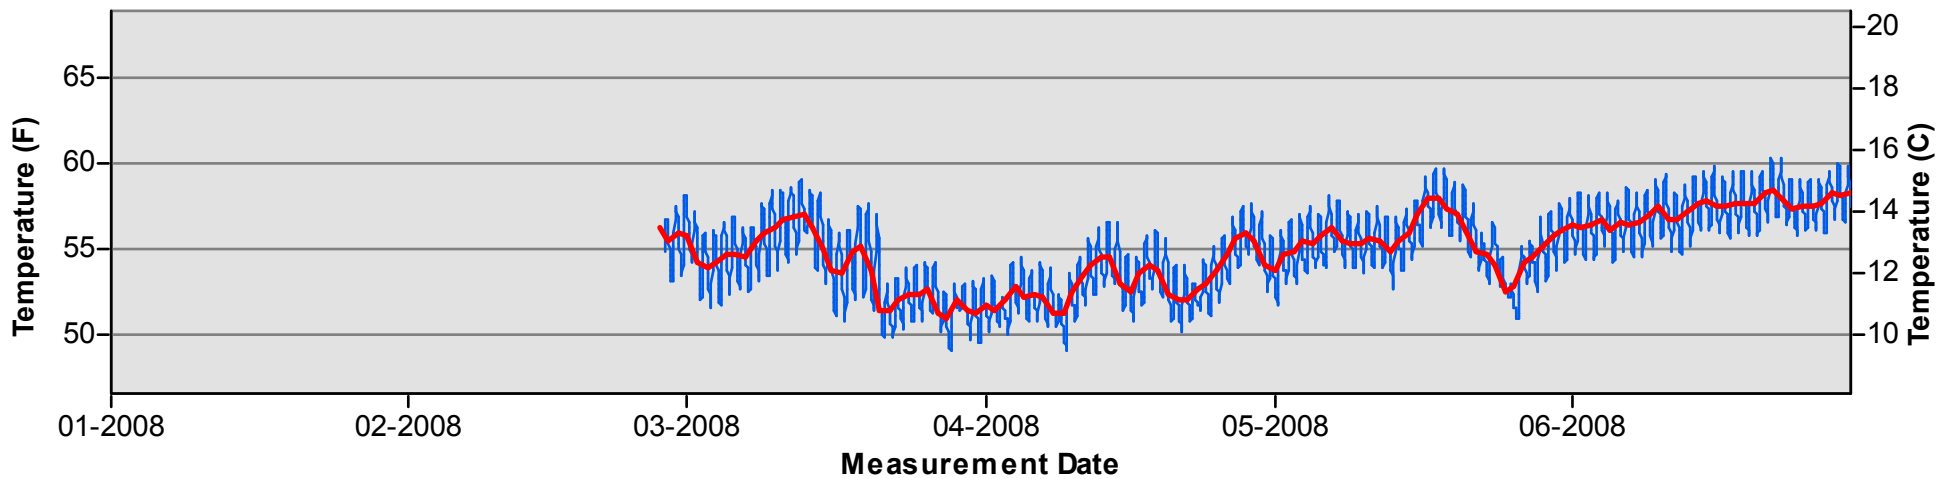

January through June