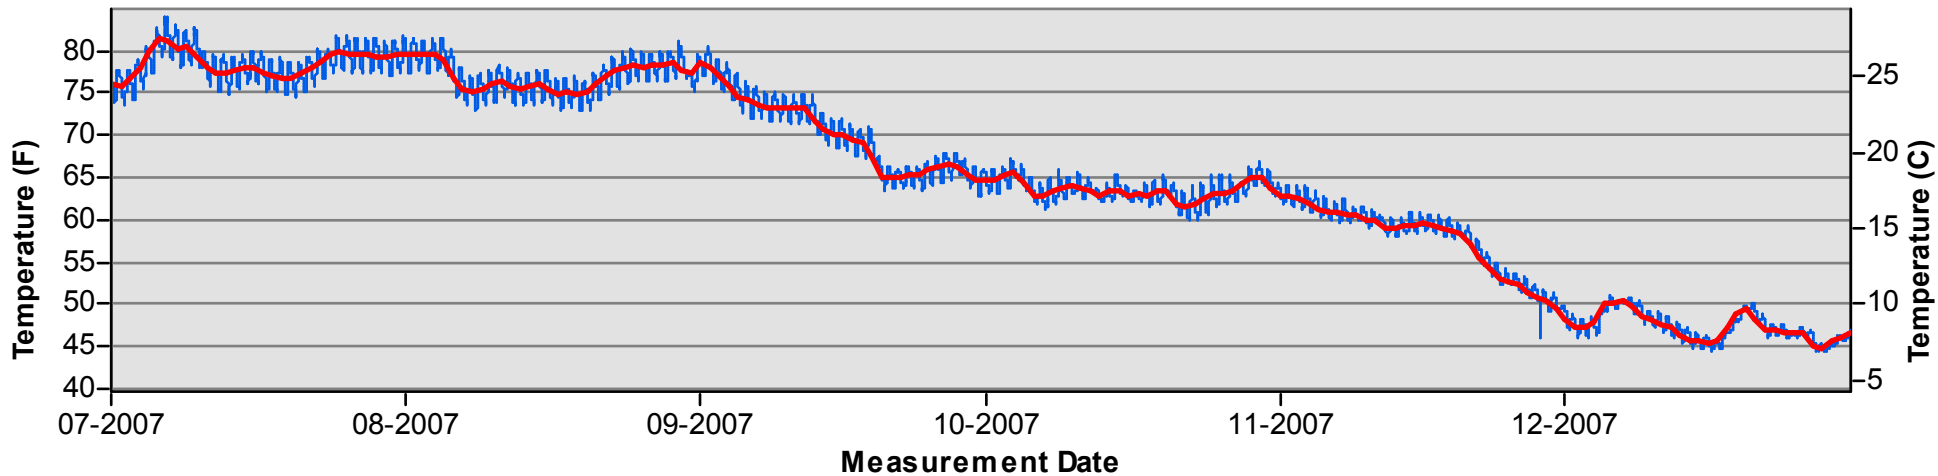

January through June

July through December

Temperature Monitoring Location

DNB
2004

Key

-  Daily Average Temperature
-  Datalogger

January through June

July through December

Temperature Monitoring Location

DNB
2005

Key

- Daily Average Temperature
- Datalogger

January through June

July through December

Temperature Monitoring Location

**DNB
2006**

Key

- Daily Average Temperature
- Datalogger

January through June

July through December

Temperature Monitoring Location

DNB
2007

Key

- Daily Average Temperature
- Datalogger