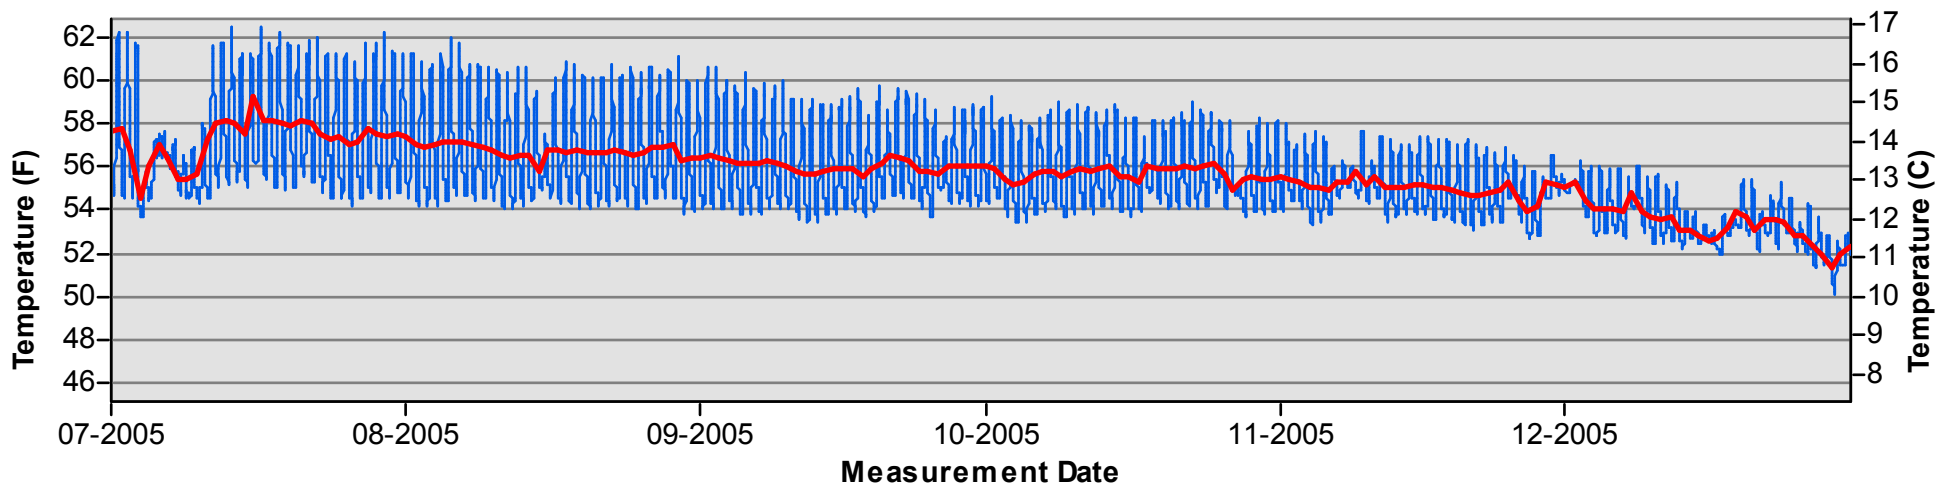

January through June

July through December

Temperature Monitoring Location

SJF
2004

Key

- Daily Average Temperature
- Datalogger

January through June

July through December