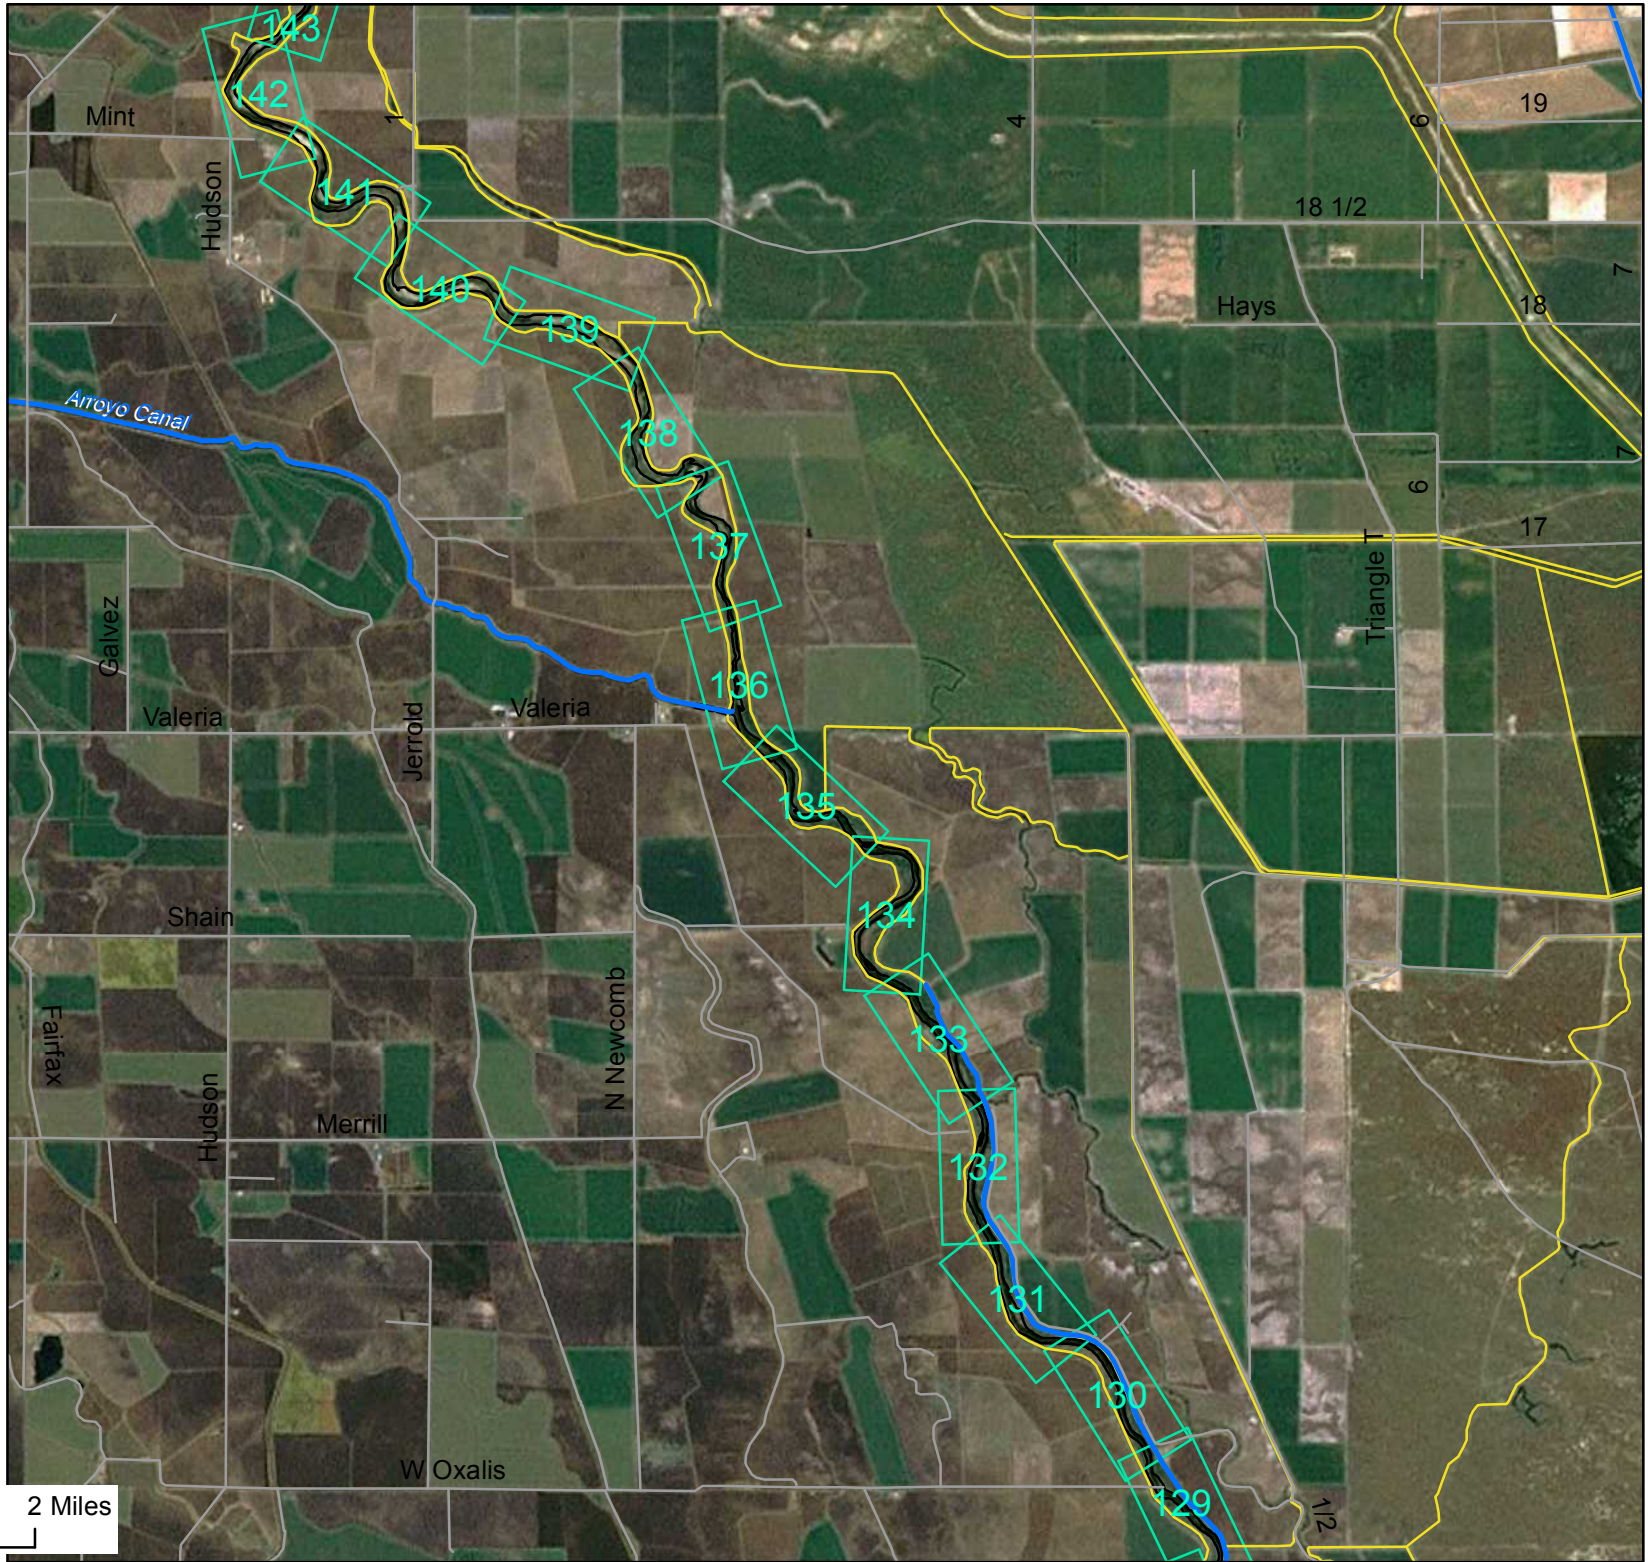

Legend

StreetMapUSA

-  Streets
-  Interstate
-  US Highway
-  State Highway
-  All CA, NV, OR Canals
-  Levees
-  Pages
-  ChannelBoundary

Legend

StreetMapUSA

-  Streets
-  Interstate
-  US Highway
-  State Highway
-  All CA, NV, OR Canals
-  Levees
-  Pages
-  ChannelBoundary

Legend
StreetMapUSA

- Streets
- Interstate
- US Highway
- State Highway
- All CA, NV, OR Canals
- Levees
- Pages
- ChannelBoundary

Mint

Hudson

Arroyo Canal

Galvez

Valeria

Jerrold

Legend

StreetMapUSA

-  Streets
-  Interstate
-  US Highway
-  State Highway
-  All CA, NV, OR Canals
-  Levees
-  Pages
-  ChannelBoundary