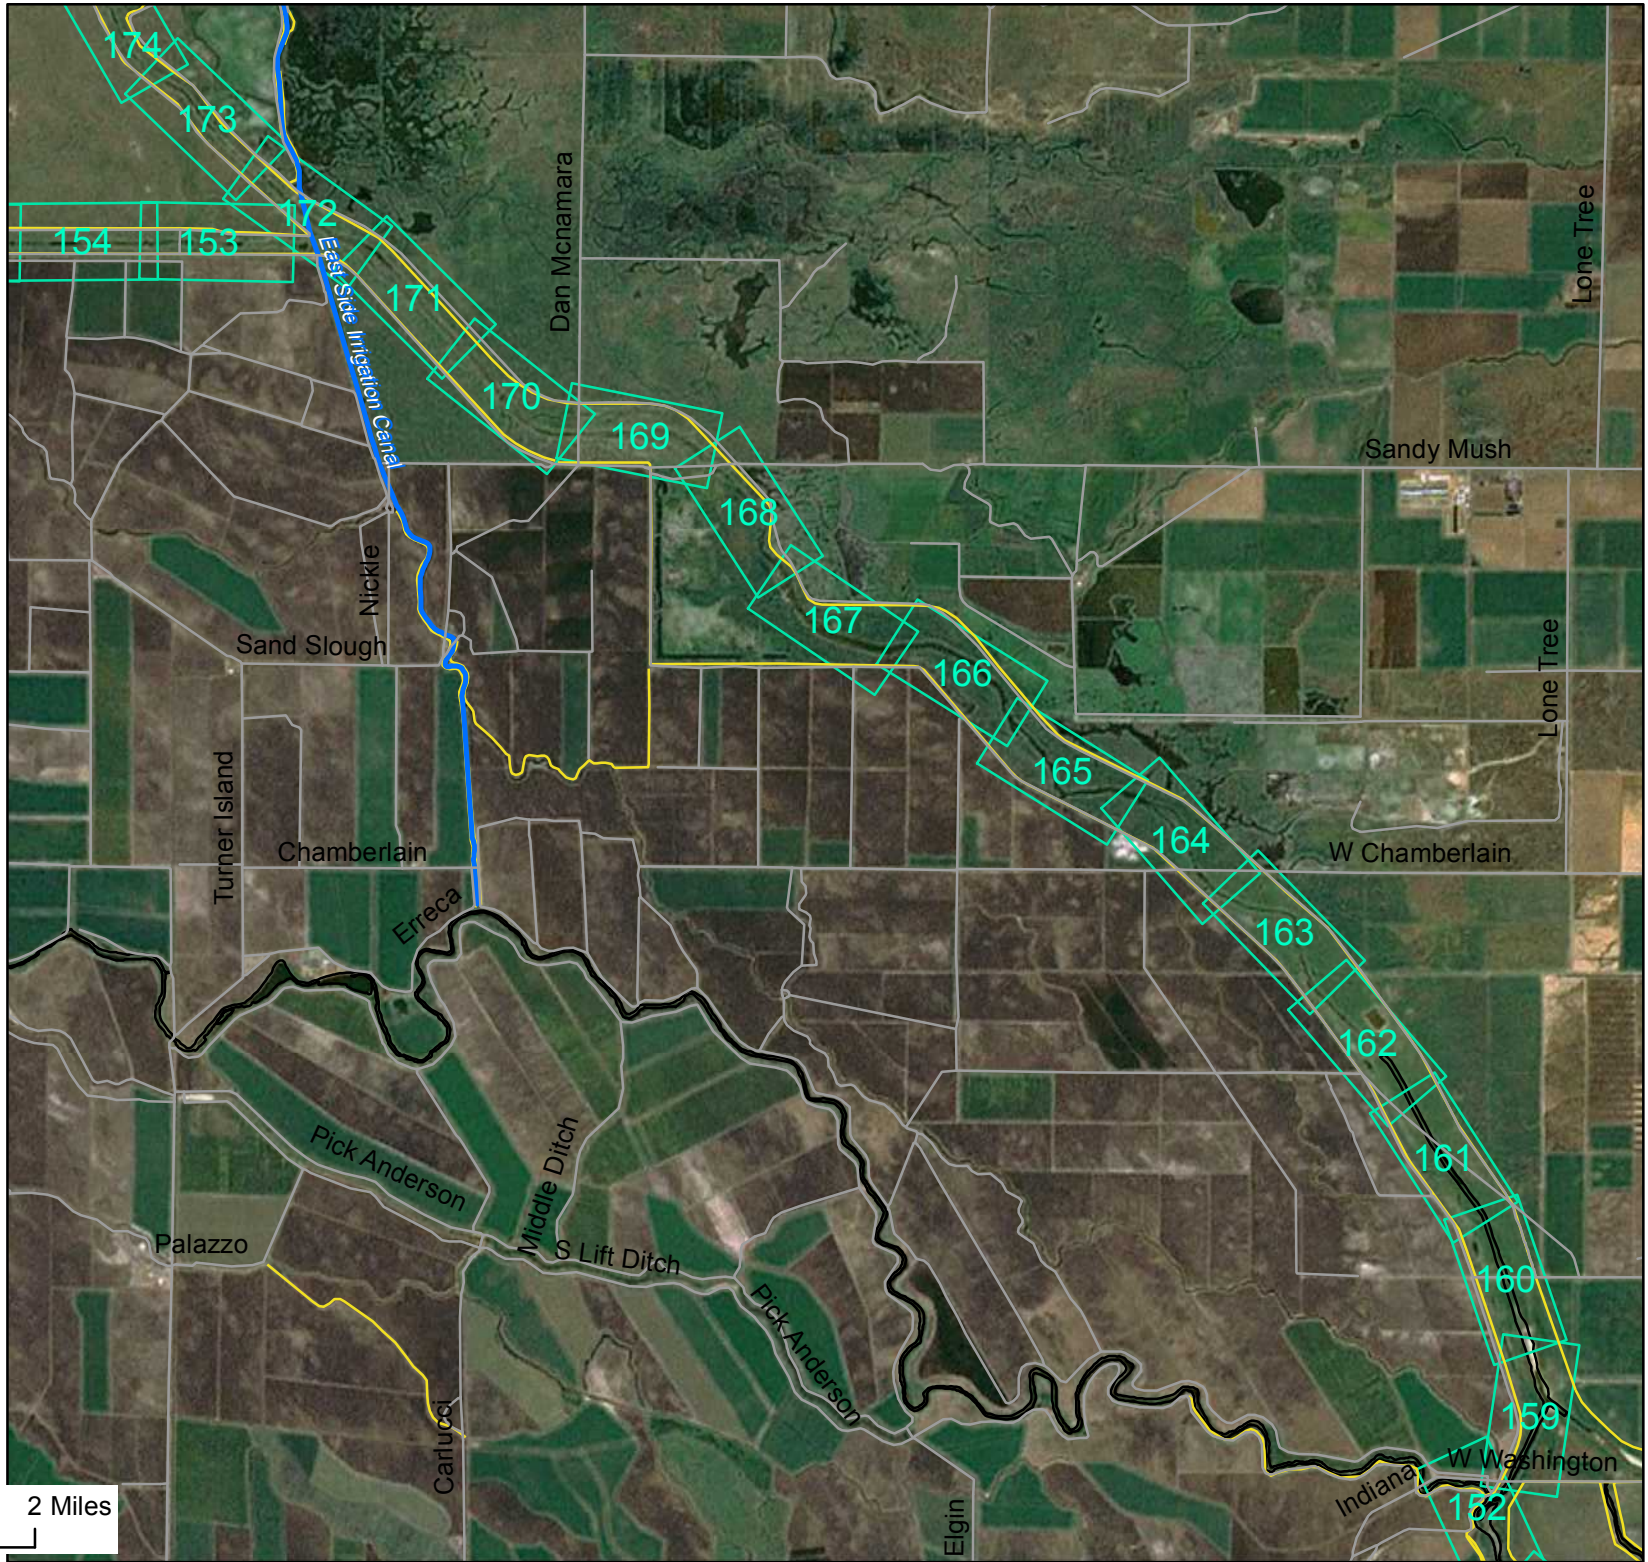

StreetMapUSA

- Streets
- Interstate
- US Highway
- State Highway
- All CA, NV, OR Canals
- Levees
- Pages
- ChannelBoundary

Legend
StreetMapUSA

-  Streets
-  Interstate
-  US Highway
-  State Highway
-  All CA, NV, OR Canals
-  Levees
-  Pages
-  ChannelBoundary

Legend

StreetMapUSA

-  Streets
-  Interstate
-  US Highway
-  State Highway
-  All CA, NV, OR Canals
-  Levees
-  Pages
-  ChannelBoundary

W Bosc

Sandy Dove

Reach 4B2

MBP1

Green House