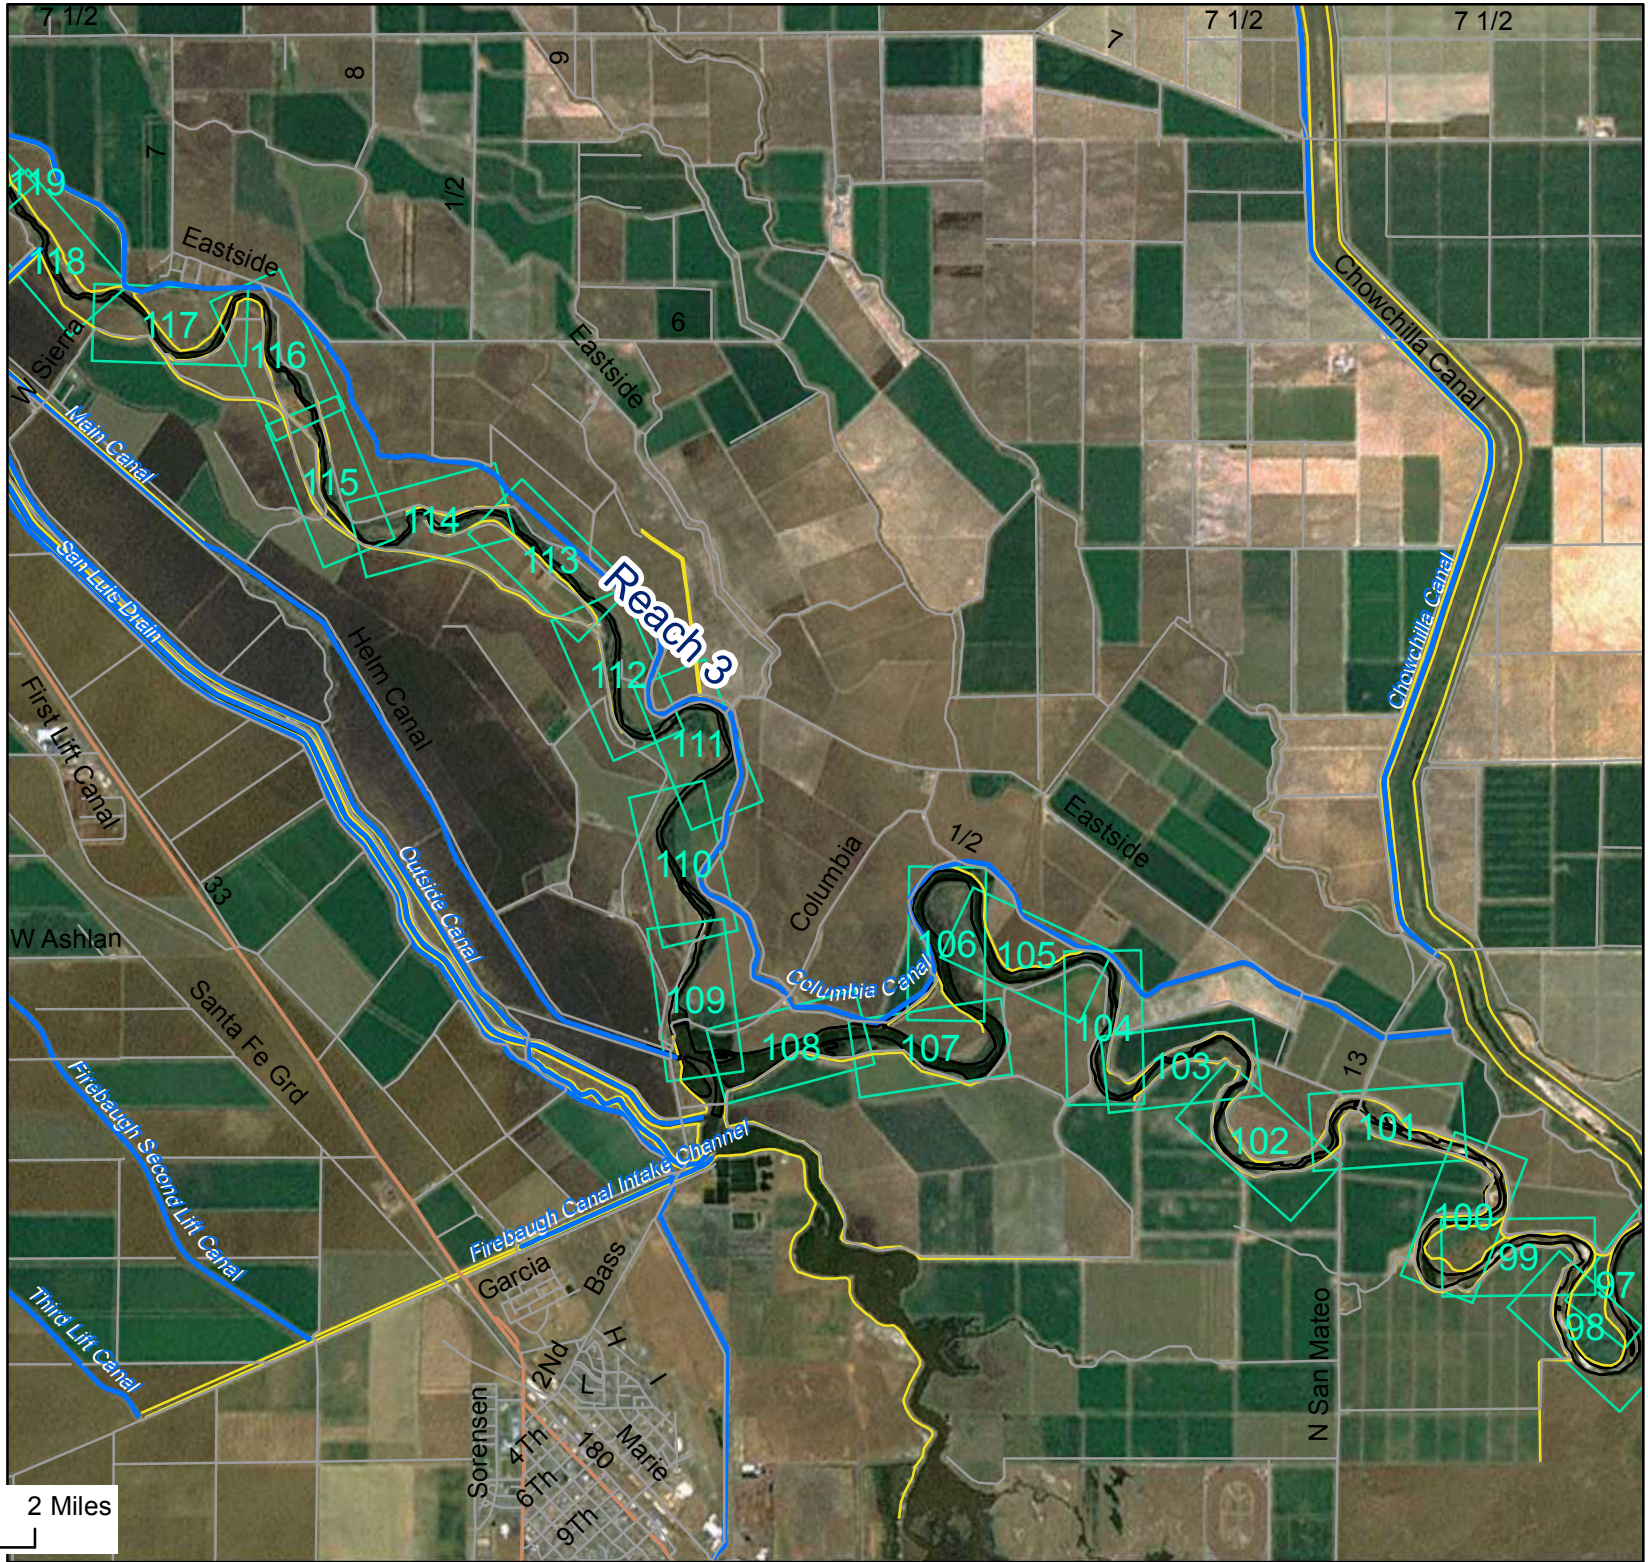

Legend

StreetMapUSA

-  Streets
-  Interstate
-  US Highway
-  State Highway
-  All CA, NV, OR Canals
-  Levees
-  Pages
-  ChannelBoundary

Legend

StreetMapUSA

-  Streets
-  Interstate
-  US Highway
-  State Highway
-  All CA, NV, OR Canals
-  Levees
-  Pages
-  ChannelBoundary

Legend
StreetMapUSA

- Streets
- Interstate
- US Highway
- State Highway
- All CA, NV, OR Canals
- Levees
- Pages
- ChannelBoundary

Mint

Hudson

Arroyo Canal

Galvez

Valeria

Jerrold

Legend

StreetMapUSA

-  Streets
-  Interstate
-  US Highway
-  State Highway
-  All CA, NV, OR Canals
-  Levees
-  Pages
-  ChannelBoundary