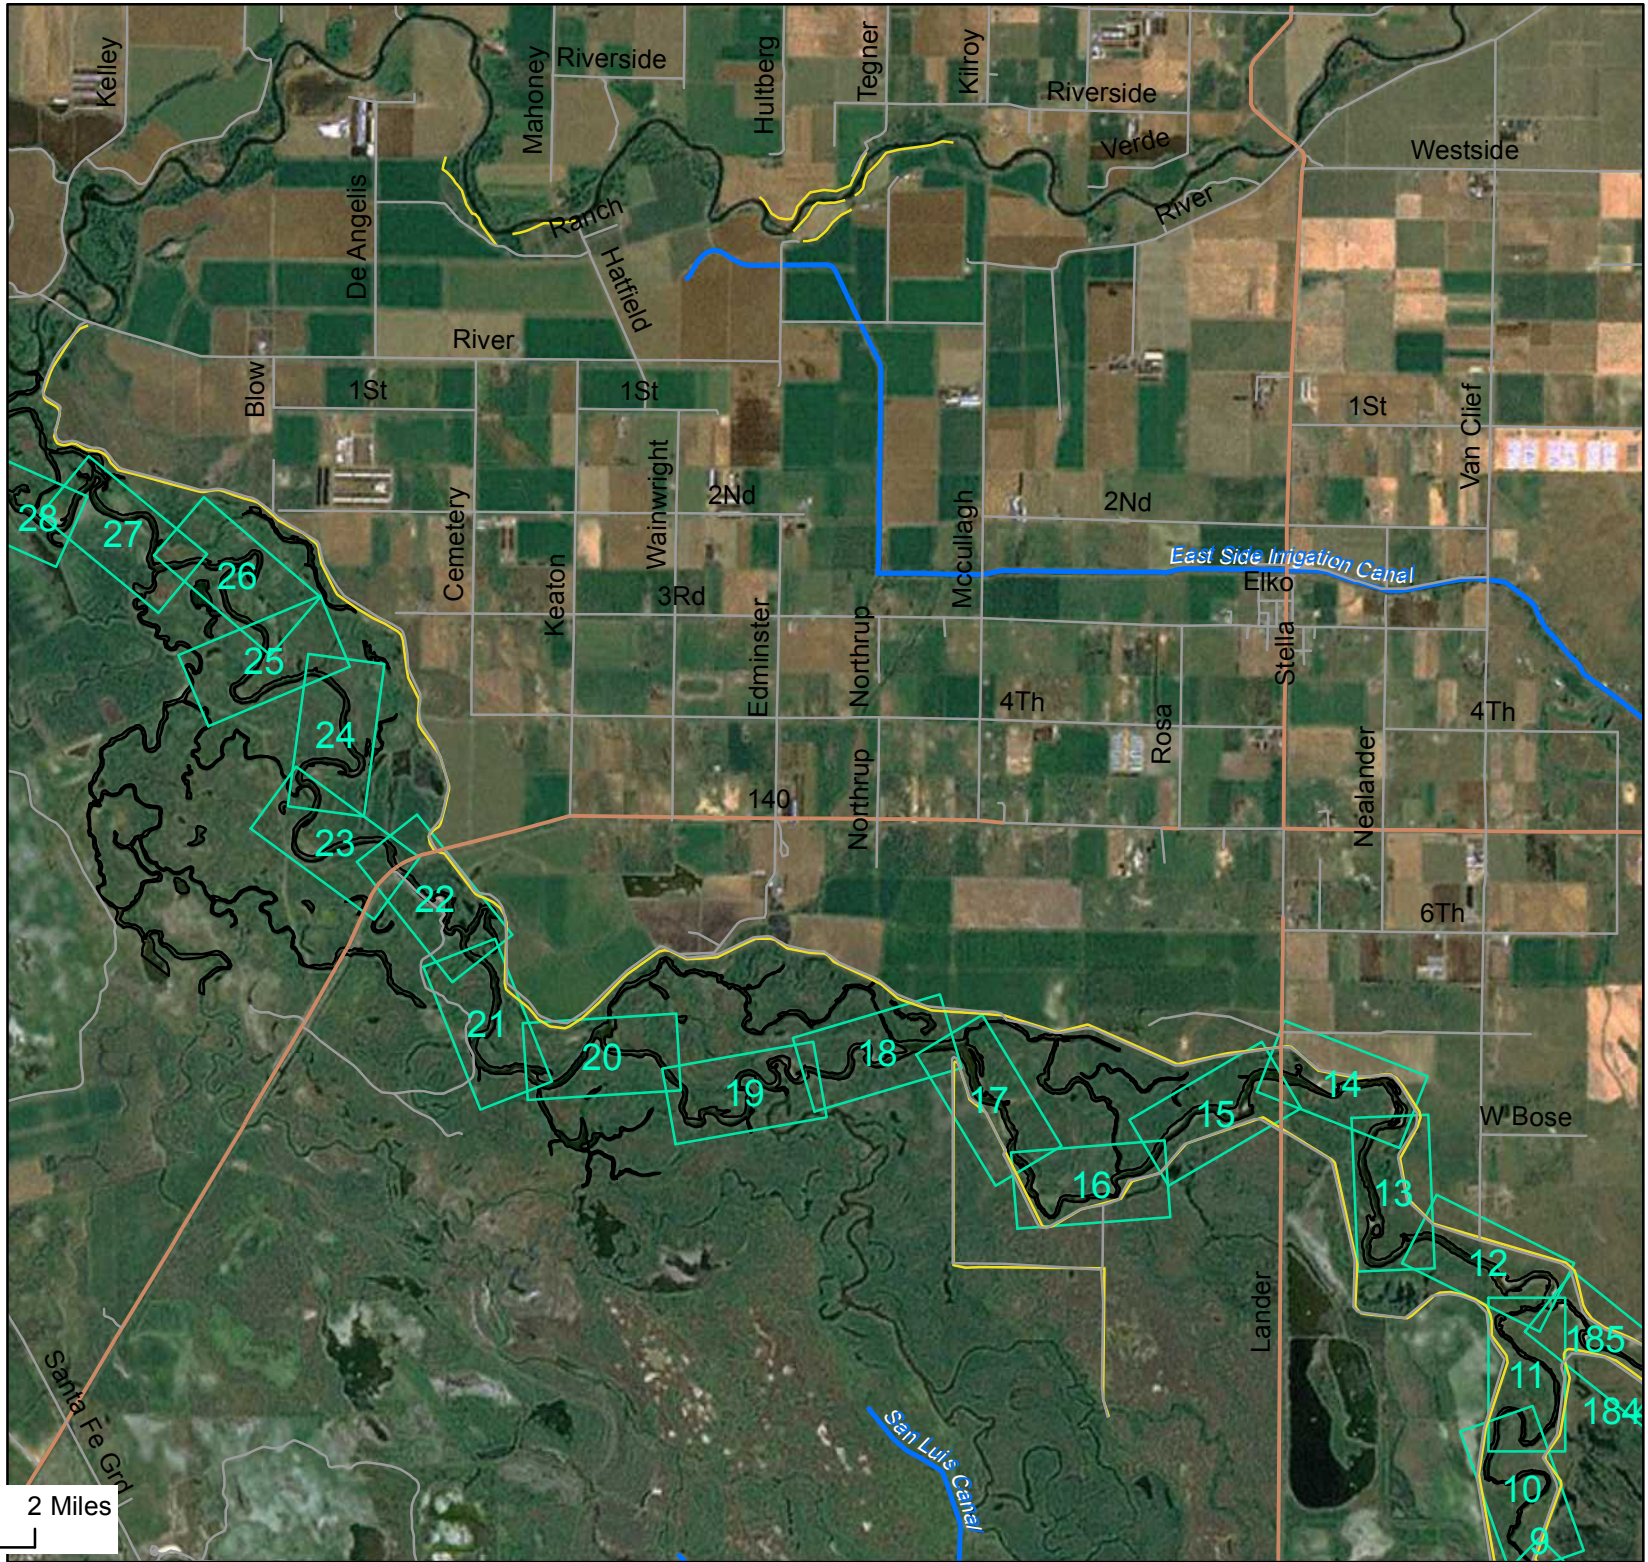

Legend

StreetMapUSA

-  Streets
-  Interstate
-  US Highway
-  State Highway
-  All CA, NV, OR Canals
-  Levees
-  Pages
-  ChannelBoundary

W Bosc

Sandy Dove

Reach 4B2

MBP1

Green House

East Side Irrigation Canal

Legend

StreetMapUSA

- Streets
- Interstate
- US Highway
- State Highway
- All CA, NV, OR Canals
- Levees
- Pages
- ChannelBoundary

Legend

StreetMapUSA

-  Streets
-  Interstate
-  US Highway
-  State Highway
-  All CA, NV, OR Canals
-  Levees
-  Pages
-  ChannelBoundary

Legend

StreetMapUSA

-  Streets
-  Interstate
-  US Highway
-  State Highway
-  All CA, NV, OR Canals
-  Levees
-  Pages
-  ChannelBoundary