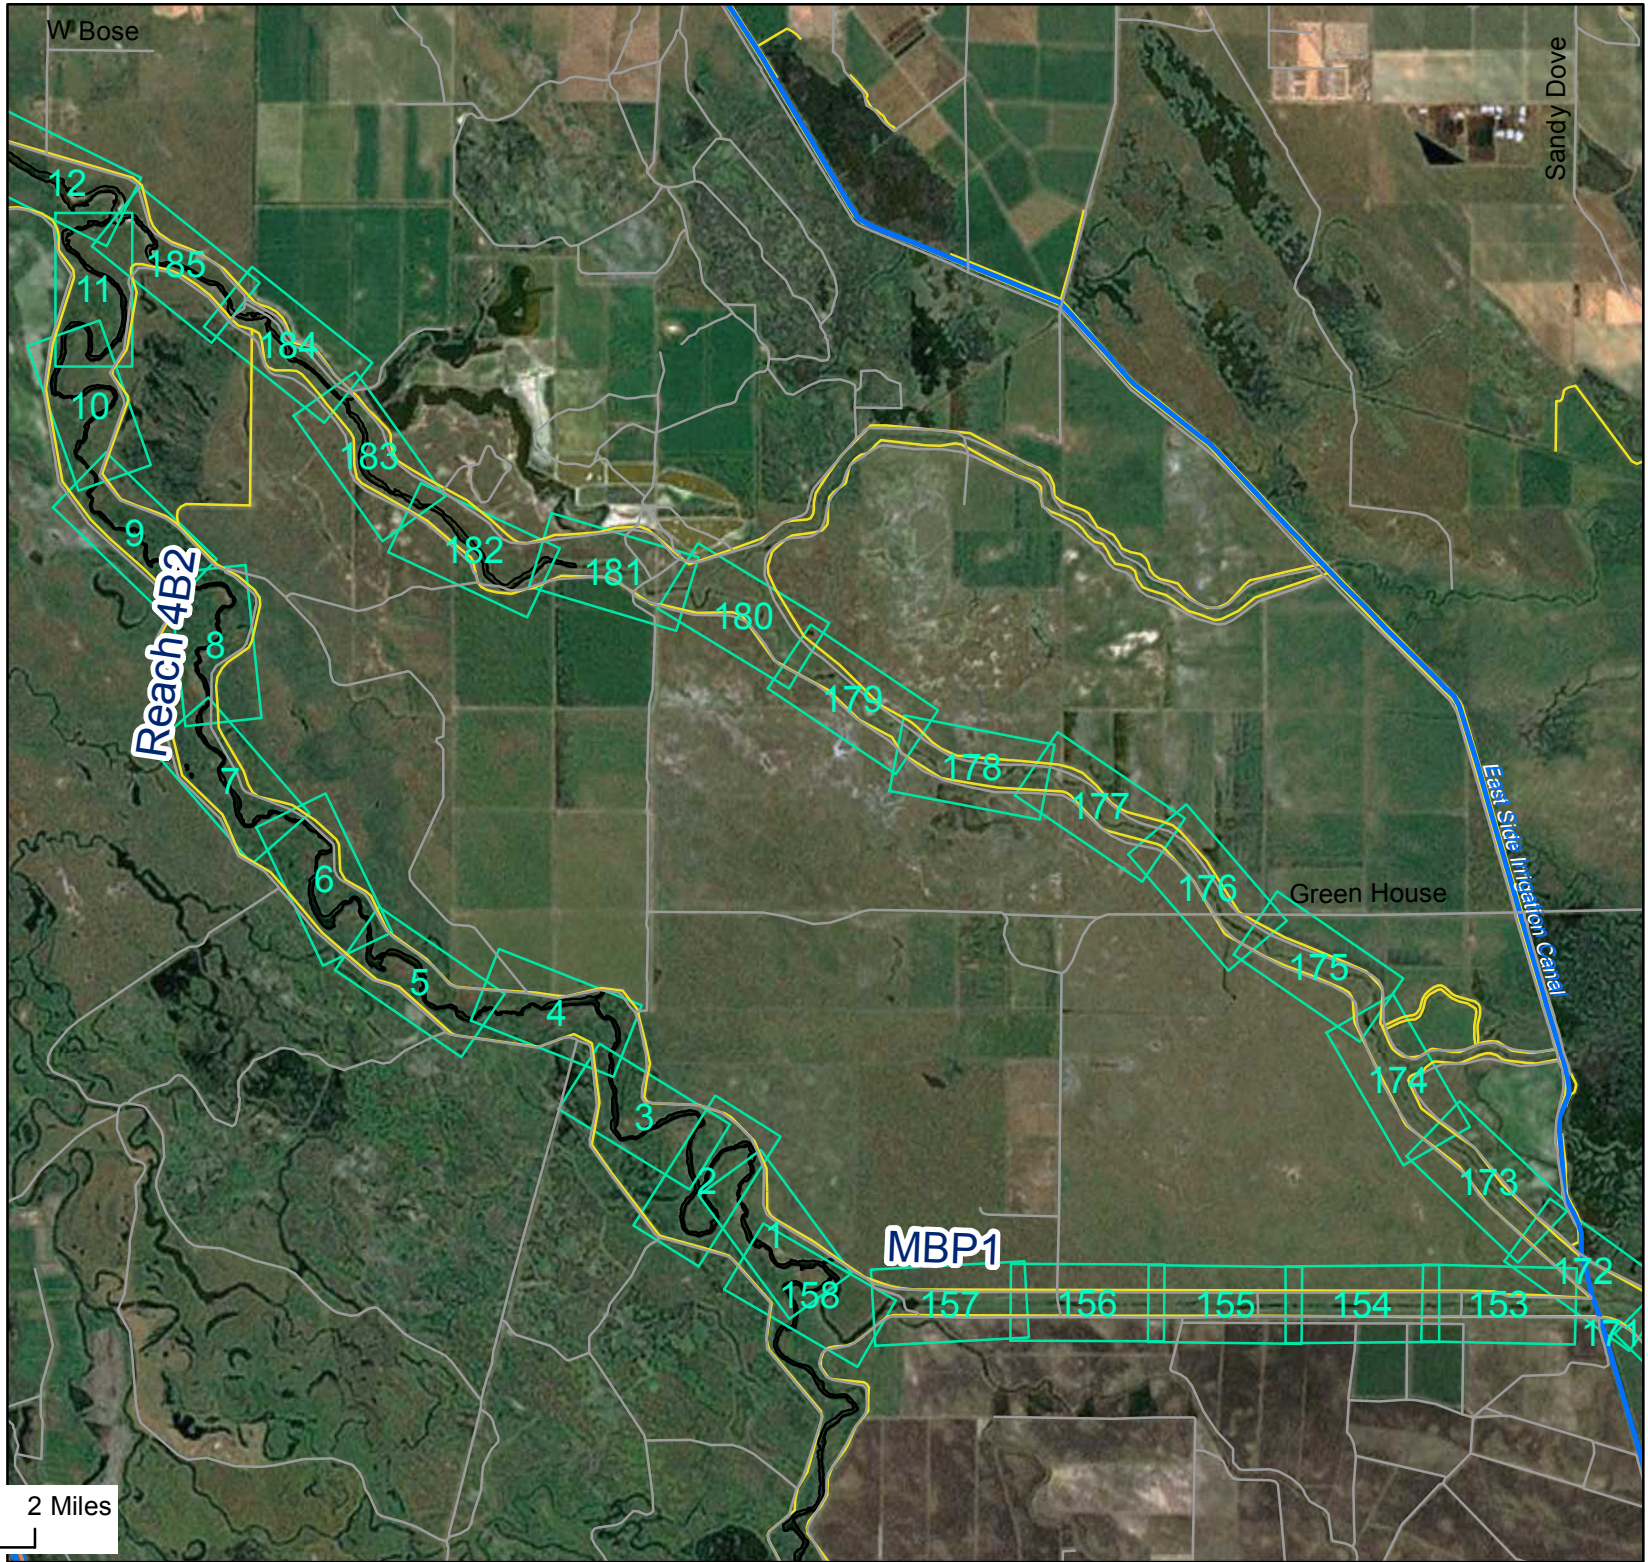

StreetMapUSA

- Streets
- Interstate
- US Highway
- State Highway
- All CA, NV, OR Canals
- Levees
- Pages
- ChannelBoundary

Legend
StreetMapUSA

-  Streets
-  Interstate
-  US Highway
-  State Highway
-  All CA, NV, OR Canals
-  Levees
-  Pages
-  ChannelBoundary

Legend

StreetMapUSA

-  Streets
-  Interstate
-  US Highway
-  State Highway
-  All CA, NV, OR Canals
-  Levees
-  Pages
-  ChannelBoundary

W Bosc

Sandy Dove

Reach 4B2

MBP1

Green House