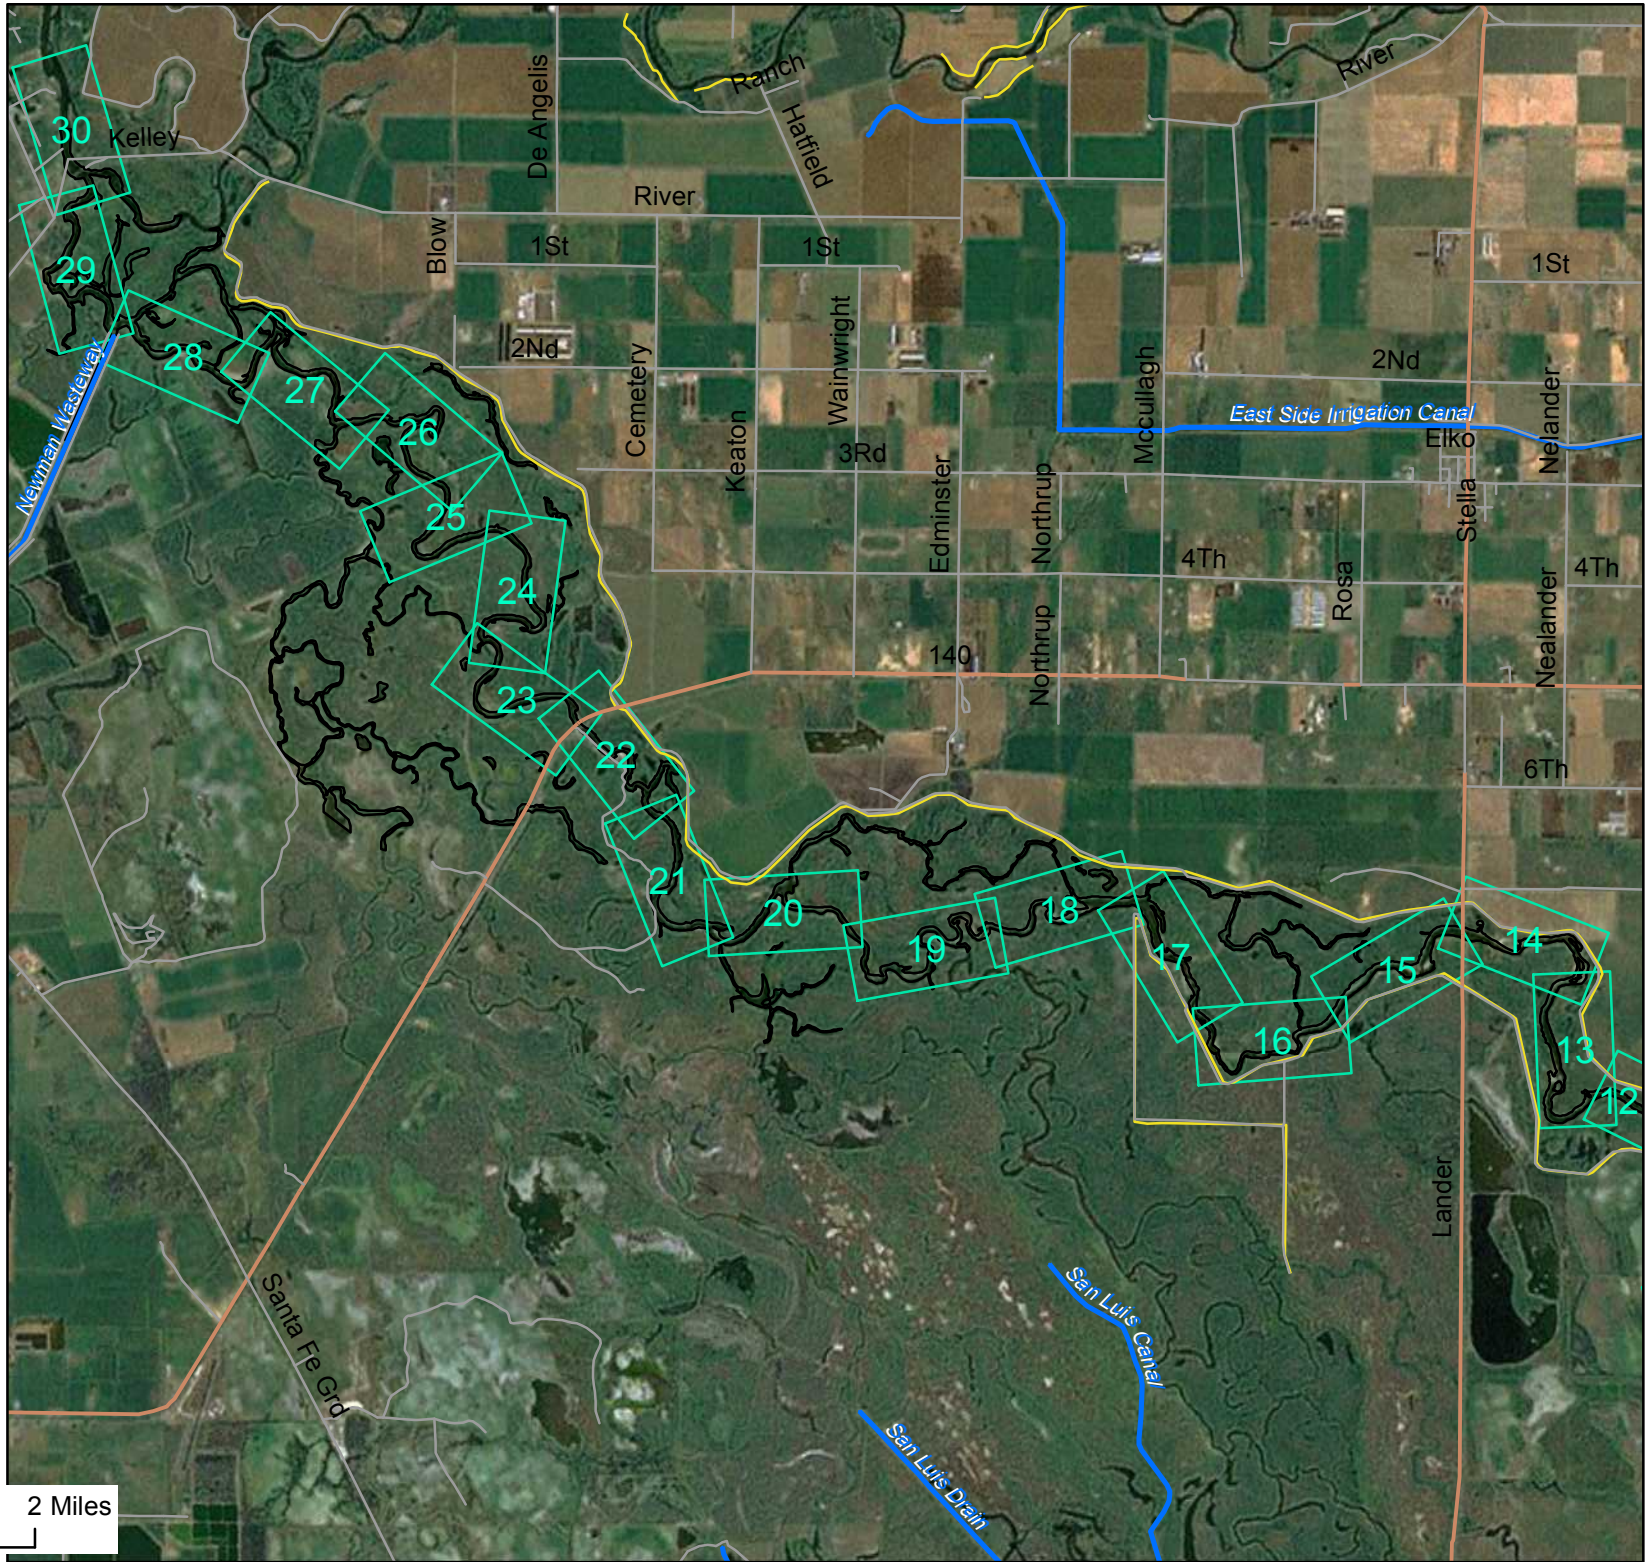

Legend

StreetMapUSA

-  Streets
-  Interstate
-  US Highway
-  State Highway
-  All CA, NV, OR Canals
-  Levees
-  Pages
-  ChannelBoundary

W Bosc

Sandy Dove

Reach 4B2

MBP1

Green House

East Side Irrigation Canal

Legend

StreetMapUSA

- Streets
- Interstate
- US Highway
- State Highway
- All CA, NV, OR Canals
- Levees
- Pages
- ChannelBoundary

Legend

StreetMapUSA

-  Streets
-  Interstate
-  US Highway
-  State Highway
-  All CA, NV, OR Canals
-  Levees
-  Pages
-  ChannelBoundary

Legend

StreetMapUSA

-  Streets
-  Interstate
-  US Highway
-  State Highway
-  All CA, NV, OR Canals
-  Levees
-  Pages
-  ChannelBoundary