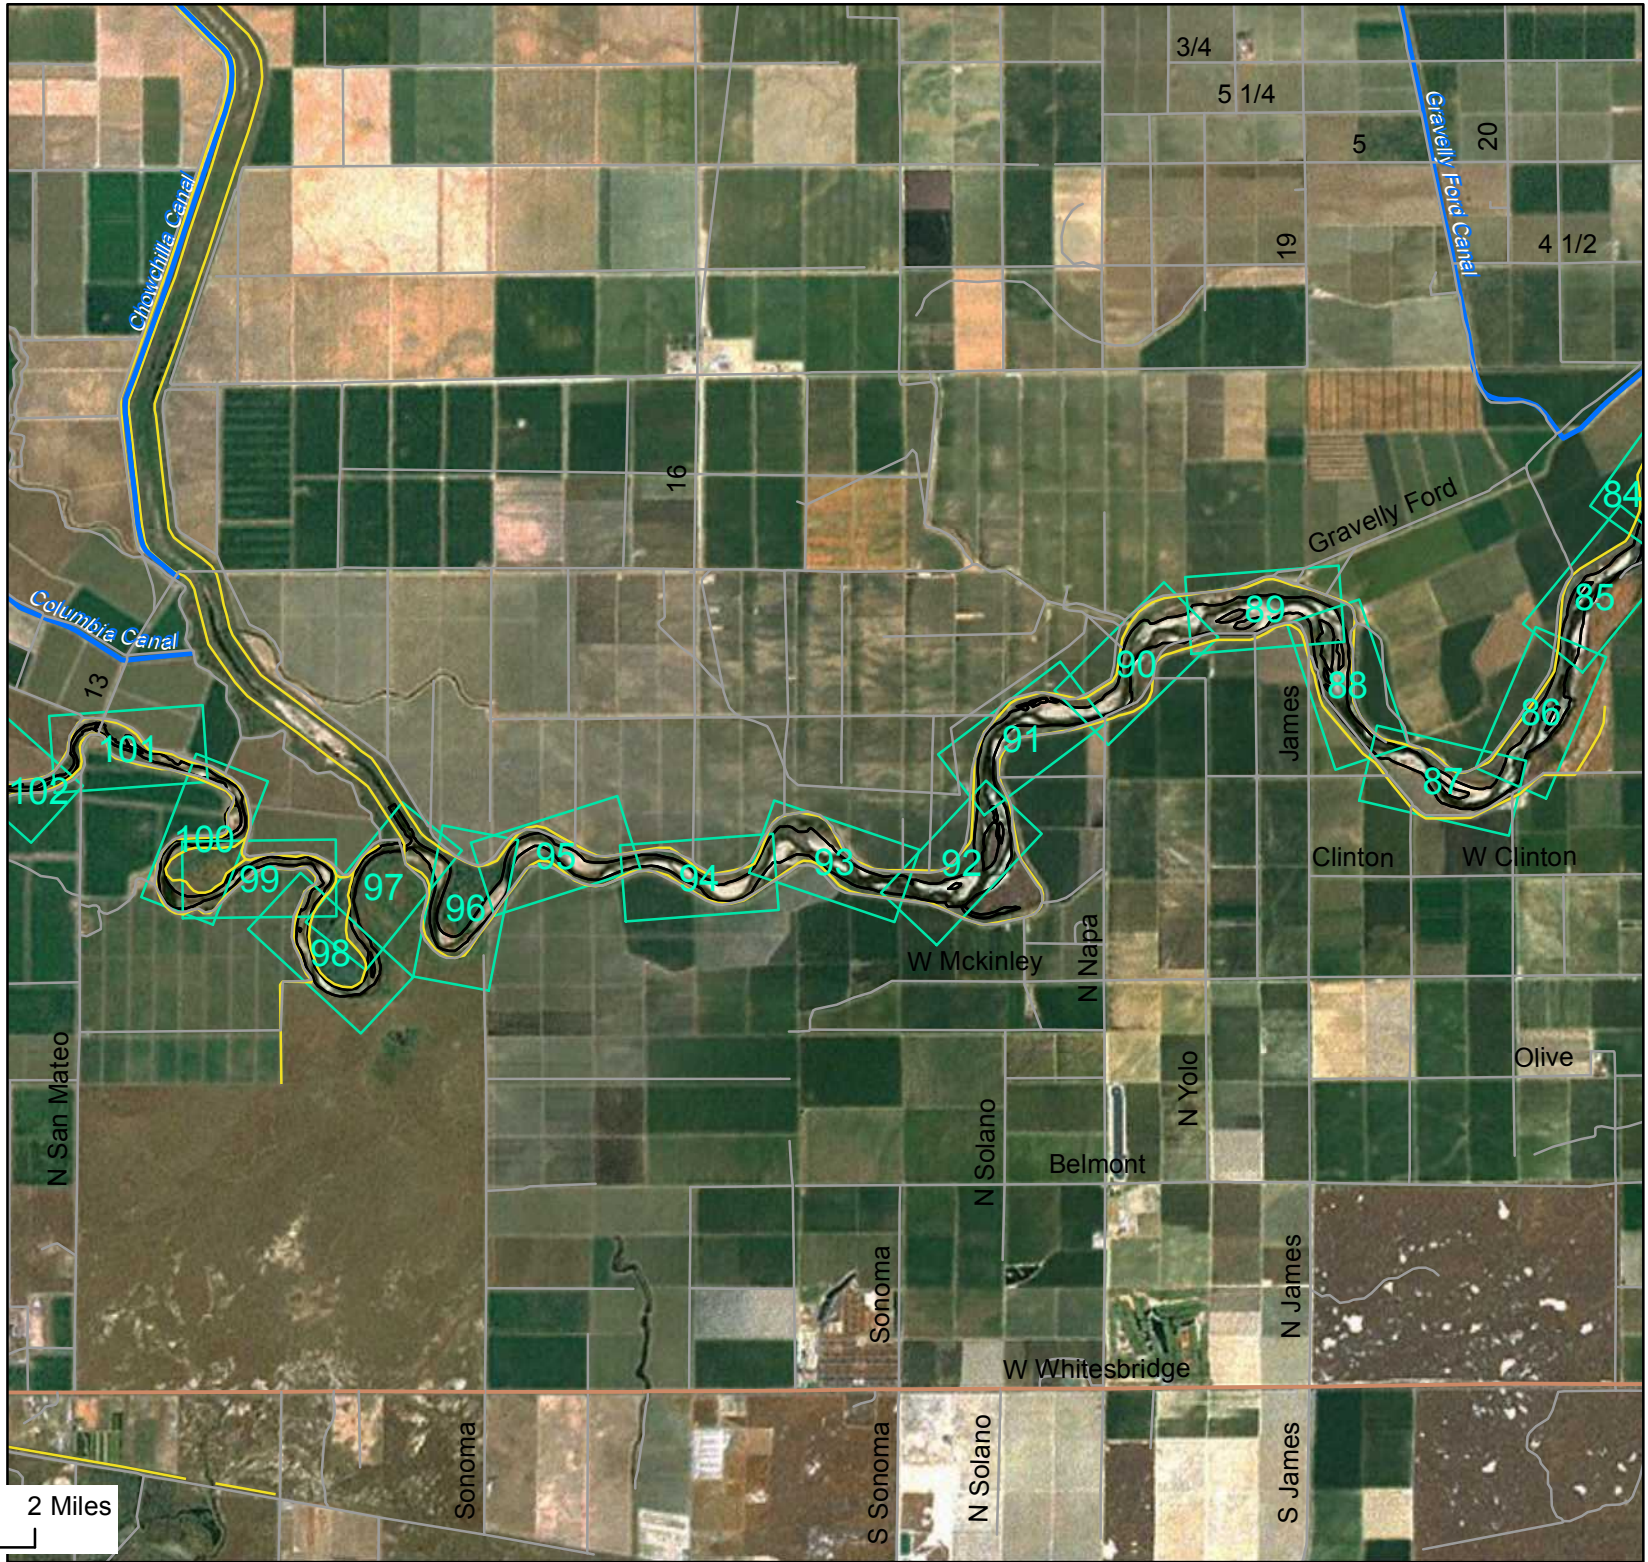

Legend

StreetMapUSA

-  Streets
-  Interstate
-  US Highway
-  State Highway
-  All CA, NV, OR Canals
-  Levees
-  Pages
-  ChannelBoundary

Legend

StreetMapUSA

-  Streets
-  Interstate
-  US Highway
-  State Highway
-  All CA, NV, OR Canals
-  Levees
-  Pages
-  ChannelBoundary

Legend
StreetMapUSA

- Streets
- Interstate
- US Highway
- State Highway
- All CA, NV, OR Canals
- Levees
- Pages
- ChannelBoundary

Mint

Hudson

Arroyo Canal

Galvez

Valeria

Jerrold

Legend

StreetMapUSA

-  Streets
-  Interstate
-  US Highway
-  State Highway
-  All CA, NV, OR Canals
-  Levees
-  Pages
-  ChannelBoundary